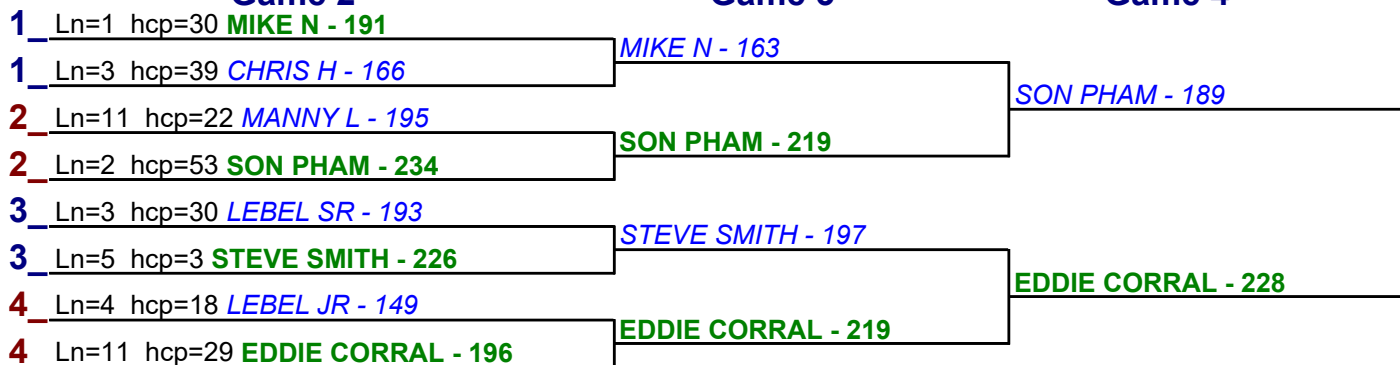

\$3 HCP BRACKETS - Handicap - #2

**** Finished ****

- 1. **STEVE SMITH \$15**
- 2. **SON PHAM \$6**

\$3 HCP BRACKETS - Handicap - #3

**** Finished ****

- 1. **EDDIE CORRAL \$15**
- 2. **LEBEL SR \$6**

Game 2

Game 3

Game 4

\$3 HCP BRACKETS - Handicap - #4

**** Finished ****

- 1. **EDDIE CORRAL** \$15
- 2. **SON PHAM** \$6

\$3 HCP BRACKETS - Handicap - #5

**** Finished ****

- 1. **EDDIE CORRAL** \$15
- 2. **STEVE SMITH** \$6