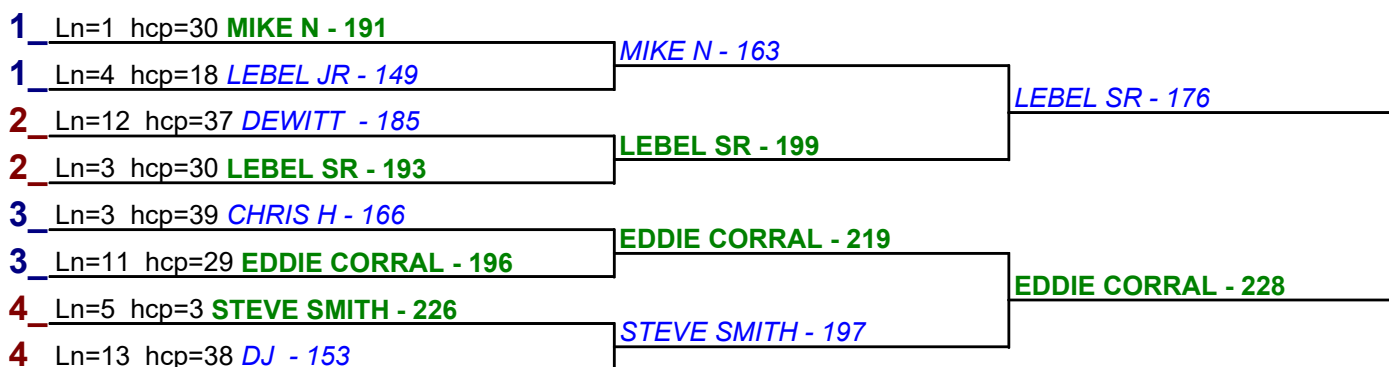

\$3 HCP BRACKETS - Handicap - #2

**** Finished ****

- 1. **STEVE SMITH \$15**
- 2. **SON PHAM \$6**

\$3 HCP BRACKETS - Handicap - #3

**** Finished ****

- 1. **EDDIE CORRAL \$15**
- 2. **LEBEL SR \$6**

Game 2

Game 3

Game 4

\$3 HCP BRACKETS - Handicap - #4

**** Finished ****

- 1. **EDDIE CORRAL** \$15
- 2. **SON PHAM** \$6

\$3 HCP BRACKETS - Handicap - #5

**** Finished ****

- 1. **EDDIE CORRAL** \$15
- 2. **STEVE SMITH** \$6