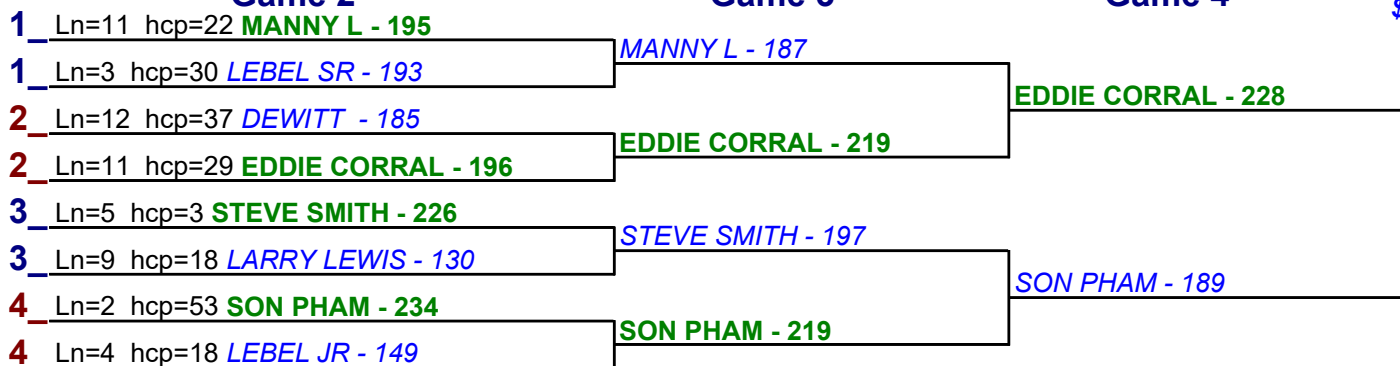

- 1. EDDIE CORRAL \$15
- 2. SON PHAM \$6

\$3 HCP BRACKETS - Handicap - #8

** Finished **

- 1. EDDIE CORRAL \$15
- 2. SON PHAM \$6

\$3 HCP BRACKETS - Handicap - #9

** Finished **

- 1. SON PHAM \$15
- 2. LEBEL SR \$6

Game 2

Game 3

Game 4

\$3 HCP BRACKETS - Handicap - #10

**** Finished ****

- 1. **EDDIE CORRAL \$15**
- 2. **SON PHAM \$6**

\$3 HCP BRACKETS - Handicap - #11

**** Finished ****