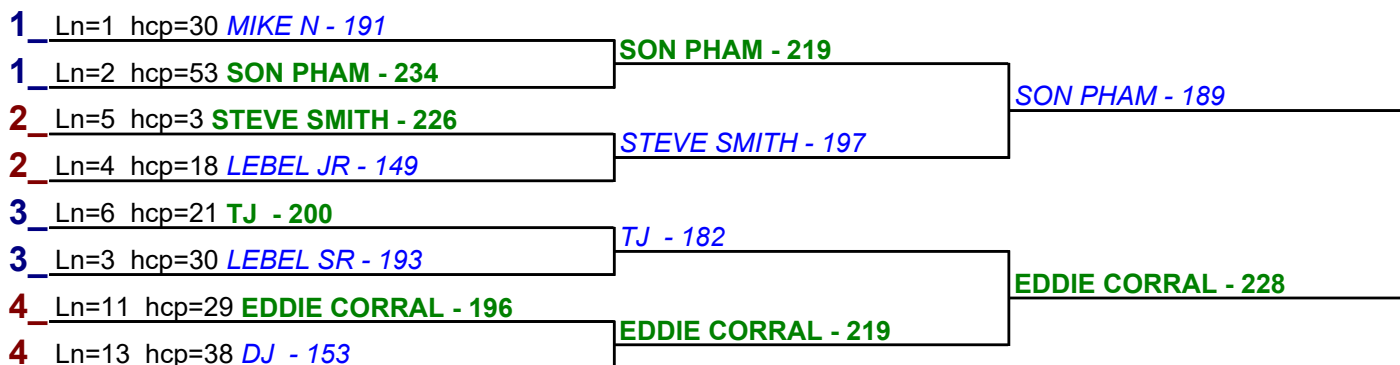

Game 3

Game 4

\$3 HCP BRACKETS - Handicap - #4

**** Finished ****

- 1. **EDDIE CORRAL** \$15
- 2. **SON PHAM** \$6

\$3 HCP BRACKETS - Handicap - #5

**** Finished ****

- 1. **EDDIE CORRAL** \$15
- 2. **STEVE SMITH** \$6

\$3 HCP BRACKETS - Handicap - #6

**** Finished ****

- 1. **EDDIE CORRAL** \$15
- 2. **SON PHAM** \$6

Game 2

Game 3

Game 4

\$3 HCP BRACKETS - Handicap - #7

** Finished **