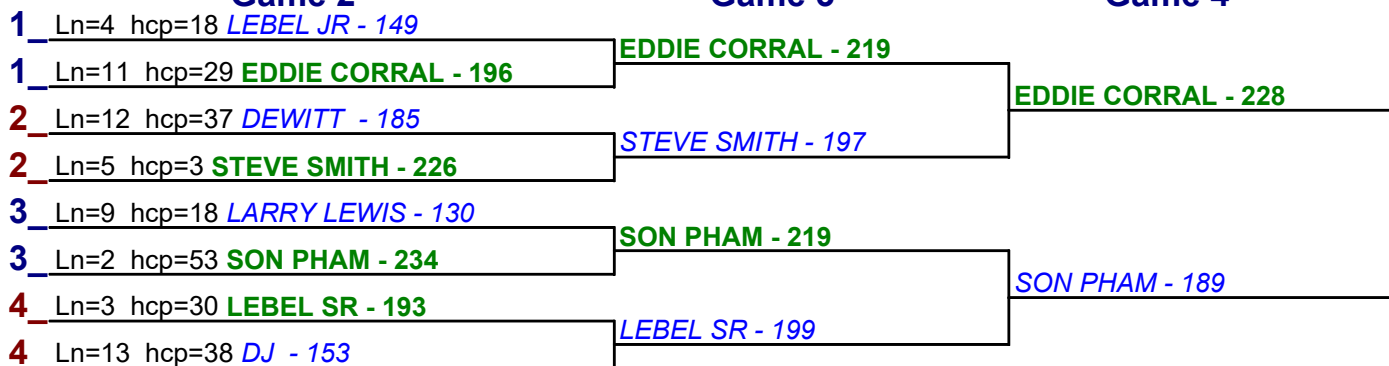

Saturday 2:00 PM

MIRA MESA LANES

Game 2

Game 3

Game 4

\$3 HCP BRACKETS - Handicap - #1

**** Finished ****

- 1. **EDDIE CORRAL \$15**
- 2. **SON PHAM \$6**

\$3 HCP BRACKETS - Handicap - #2

**** Finished ****

- 1. **STEVE SMITH \$15**
- 2. **SON PHAM \$6**

\$3 HCP BRACKETS - Handicap - #3

**** Finished ****

- 1. **EDDIE CORRAL \$15**
- 2. **LEBEL SR \$6**

Game 2