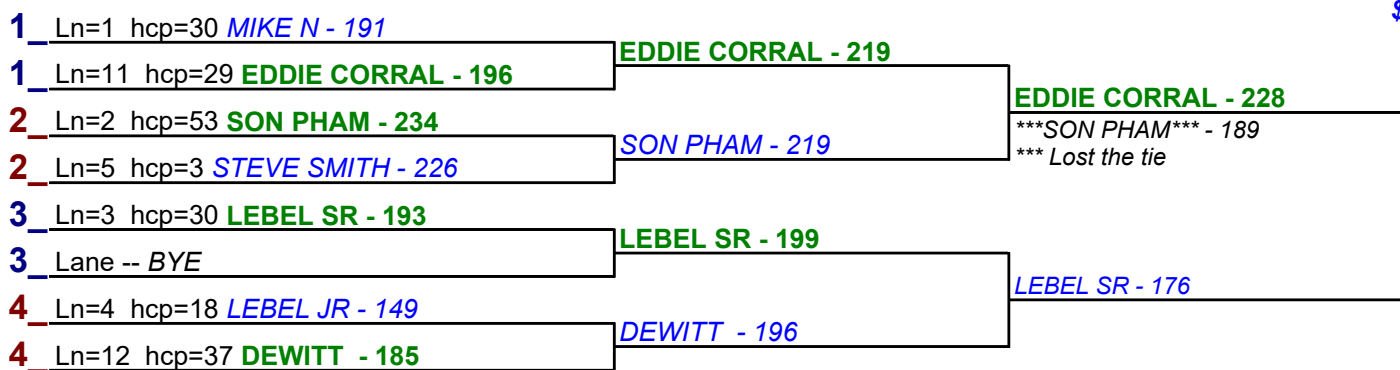

- 1. EDDIE CORRAL \$15
- 2. SON PHAM \$6

\$3 HCP BRACKETS - Handicap - #8

** Finished **

- 1. EDDIE CORRAL \$15
- 2. SON PHAM \$6

\$3 HCP BRACKETS - Handicap - #9

** Finished **

- 1. SON PHAM \$15
- 2. LEBEL SR \$6

Game 2

Game 3

Game 4

\$3 HCP BRACKETS - Handicap - #10

**** Finished ****

- 1. **EDDIE CORRAL \$15**
- 2. **SON PHAM \$6**

\$3 HCP BRACKETS - Handicap - #11

**** Finished ****

- 1. **EDDIE CORRAL \$12**
- 2. **LEBEL SR \$6**

\$3 HCP BRACKETS - Handicap - #12

**** Finished ****

- 1. **STEVE SMITH \$15**
- 2. **SON PHAM \$6**