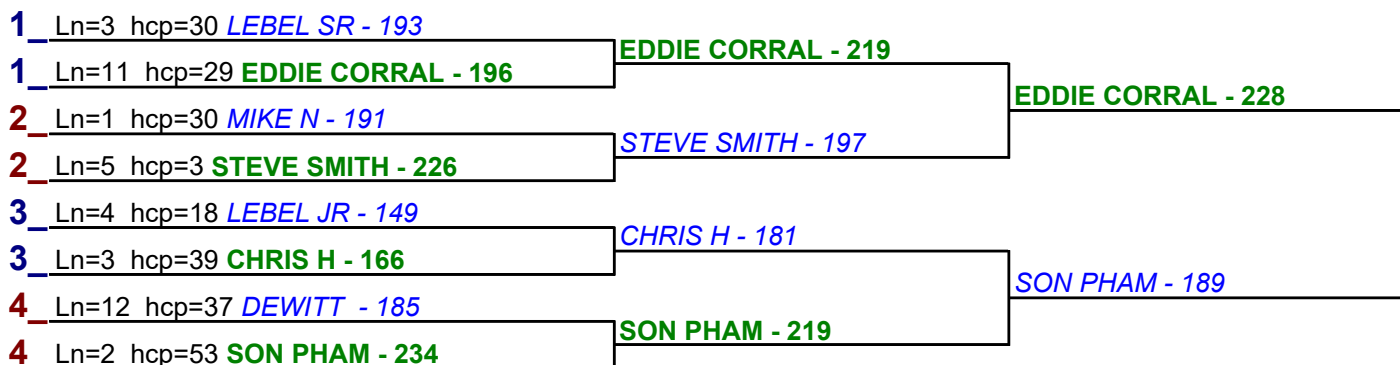

\$3 HCP BRACKETS - Handicap - #6

**** Finished ****

- 1. **EDDIE CORRAL** \$15
- 2. **SON PHAM** \$6

Game 2

Game 3

Game 4

\$3 HCP BRACKETS - Handicap - #7

** Finished **

- 1. EDDIE CORRAL \$15
- 2. SON PHAM \$6

\$3 HCP BRACKETS - Handicap - #8

** Finished **

- 1. EDDIE CORRAL \$15
- 2. SON PHAM \$6

\$3 HCP BRACKETS - Handicap - #9

** Finished **

- 1. SON PHAM \$15
- 2. LEBEL SR \$6