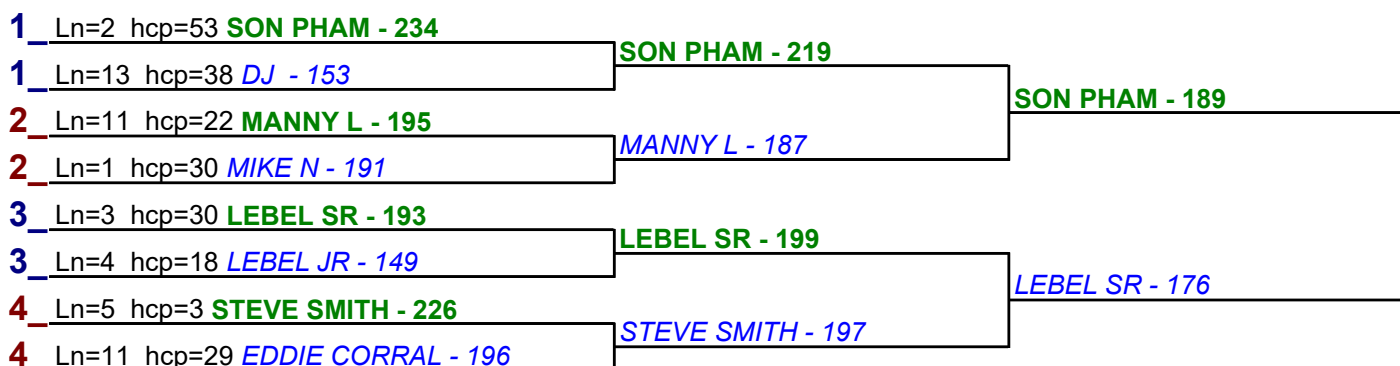

\$3 HCP BRACKETS - Handicap - #6

**** Finished ****

- 1. **EDDIE CORRAL** \$15
- 2. **SON PHAM** \$6

Game 2

Game 3

Game 4

\$3 HCP BRACKETS - Handicap - #7

** Finished **

- 1. EDDIE CORRAL \$15
- 2. SON PHAM \$6

\$3 HCP BRACKETS - Handicap - #8

** Finished **

- 1. EDDIE CORRAL \$15
- 2. SON PHAM \$6

\$3 HCP BRACKETS - Handicap - #9

** Finished **

- 1. SON PHAM \$15
- 2. LEBEL SR \$6

Game 2

Game 3

Game 4

\$3 HCP BRACKETS - Handicap - #10

**** Finished ****

- 1. **EDDIE CORRAL \$15**
- 2. **SON PHAM \$6**

\$3 HCP BRACKETS - Handicap - #11

**** Finished ****

- 1. **EDDIE CORRAL \$12**
- 2. **LEBEL SR \$6**

\$3 HCP BRACKETS - Handicap - #12

**** Finished ****

- 1. **STEVE SMITH \$15**
- 2. **SON PHAM \$6**