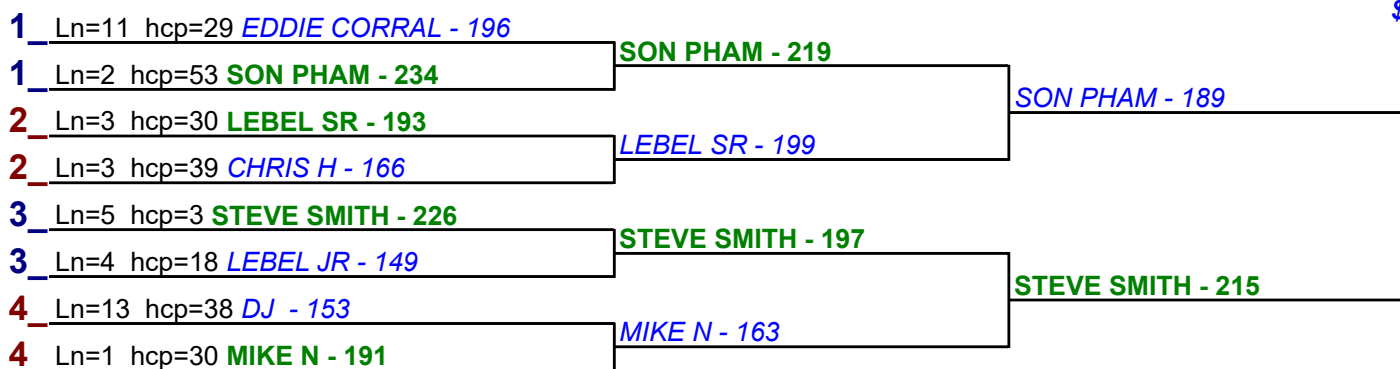

- 1. EDDIE CORRAL \$15
- 2. SON PHAM \$6

\$3 HCP BRACKETS - Handicap - #8

** Finished **

- 1. EDDIE CORRAL \$15
- 2. SON PHAM \$6

\$3 HCP BRACKETS - Handicap - #9

** Finished **

- 1. SON PHAM \$15
- 2. LEBEL SR \$6

Game 2

Game 3

Game 4

\$3 HCP BRACKETS - Handicap - #10

**** Finished ****

- 1. **EDDIE CORRAL \$15**
- 2. **SON PHAM \$6**

\$3 HCP BRACKETS - Handicap - #11

**** Finished ****

- 1. **EDDIE CORRAL \$12**
- 2. **LEBEL SR \$6**

\$3 HCP BRACKETS - Handicap - #12

**** Finished ****

- 1. **STEVE SMITH \$15**
- 2. **SON PHAM \$6**