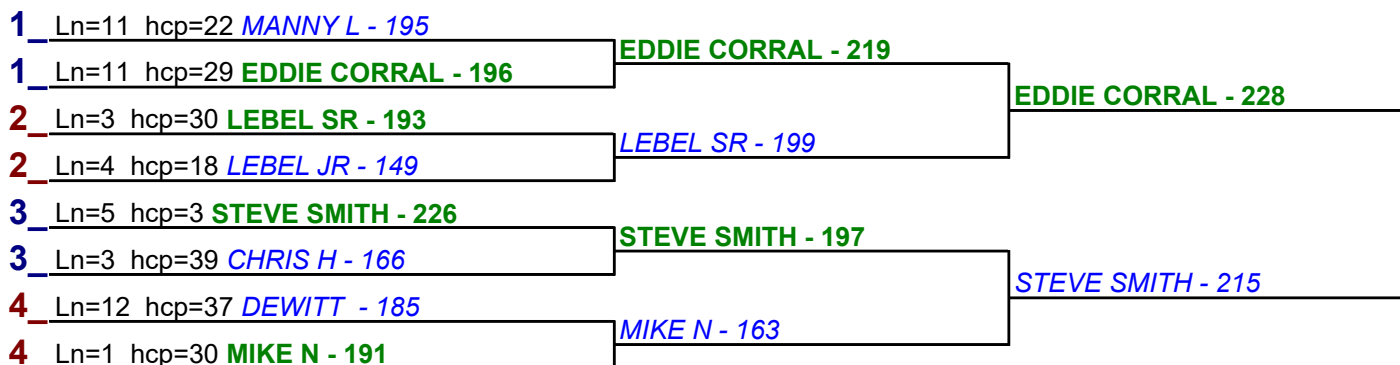

Game 3

Game 4

\$3 HCP BRACKETS - Handicap - #4

**** Finished ****

- 1. **EDDIE CORRAL** \$15
- 2. **SON PHAM** \$6

\$3 HCP BRACKETS - Handicap - #5

**** Finished ****

- 1. **EDDIE CORRAL** \$15
- 2. **STEVE SMITH** \$6

\$3 HCP BRACKETS - Handicap - #6

**** Finished ****

- 1. **EDDIE CORRAL** \$15
- 2. **SON PHAM** \$6

Game 2

Game 3

Game 4

\$3 HCP BRACKETS - Handicap - #7

** Finished **