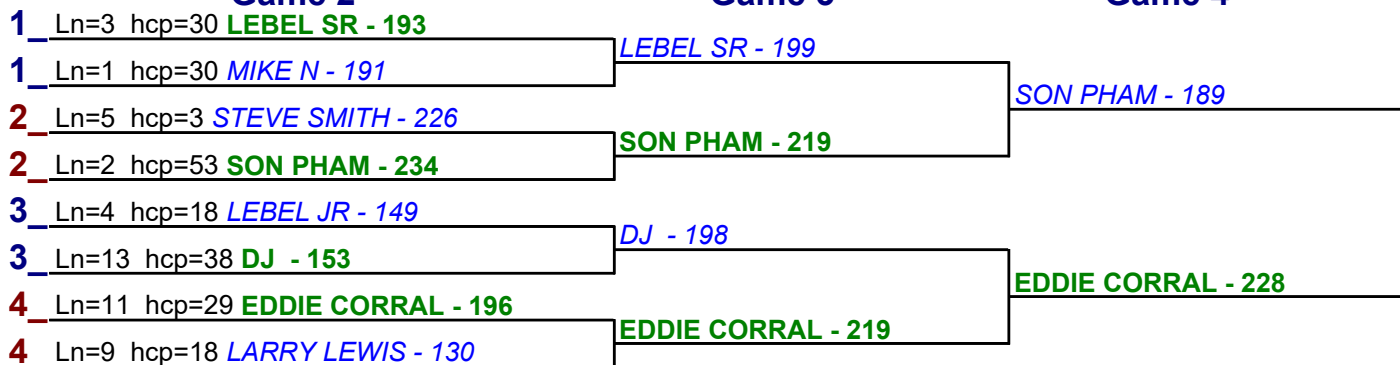

\$3 HCP BRACKETS - Handicap - #6

**** Finished ****

- 1. **EDDIE CORRAL** \$15
- 2. **SON PHAM** \$6

Game 2

Game 3

Game 4

\$3 HCP BRACKETS - Handicap - #7

** Finished **

- 1. EDDIE CORRAL \$15
- 2. SON PHAM \$6

\$3 HCP BRACKETS - Handicap - #8

** Finished **

- 1. EDDIE CORRAL \$15
- 2. SON PHAM \$6

\$3 HCP BRACKETS - Handicap - #9

** Finished **

- 1. SON PHAM \$15
- 2. LEBEL SR \$6