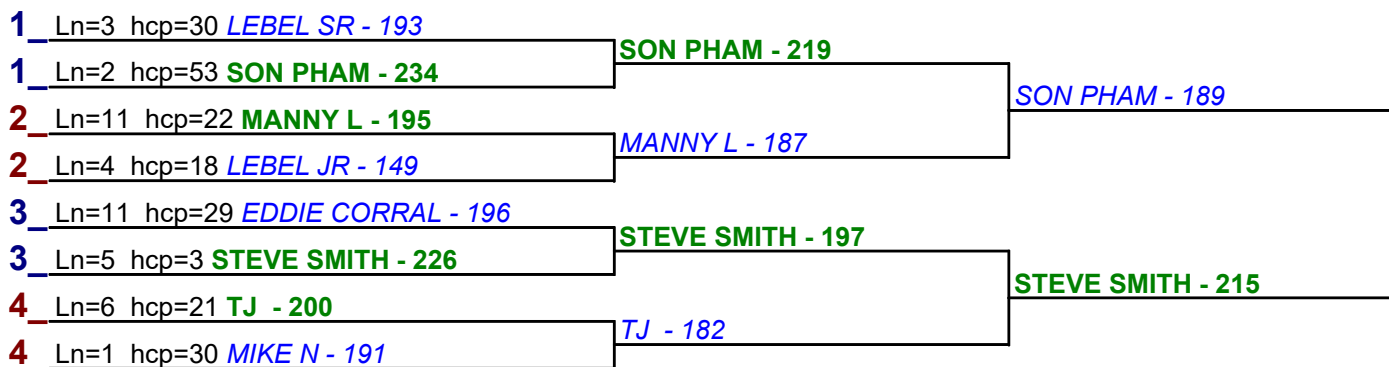

Saturday 2:00 PM

MIRA MESA LANES

Game 2

Game 3

Game 4

\$3 HCP BRACKETS - Handicap - #1

**** Finished ****

- 1. **EDDIE CORRAL \$15**
- 2. **SON PHAM \$6**

\$3 HCP BRACKETS - Handicap - #2

**** Finished ****

- 1. **STEVE SMITH \$15**
- 2. **SON PHAM \$6**

\$3 HCP BRACKETS - Handicap - #3

**** Finished ****

- 1. **EDDIE CORRAL \$15**
- 2. **LEBEL SR \$6**

Game 2