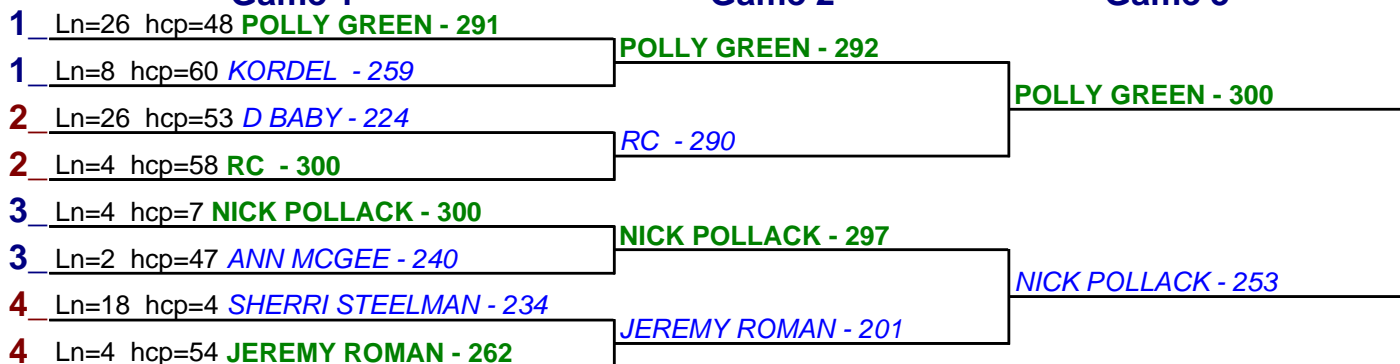

**** Finished ****

- 1. **RC** \$10.50
- 2. **BILL S** \$10.50

Game 1

Game 2

Game 3

HDCP BRACKETS - Handicap - #7

**** Finished ****

- 1. **POLLY GREEN** \$15
- 2. **NICK POLLACK** \$6