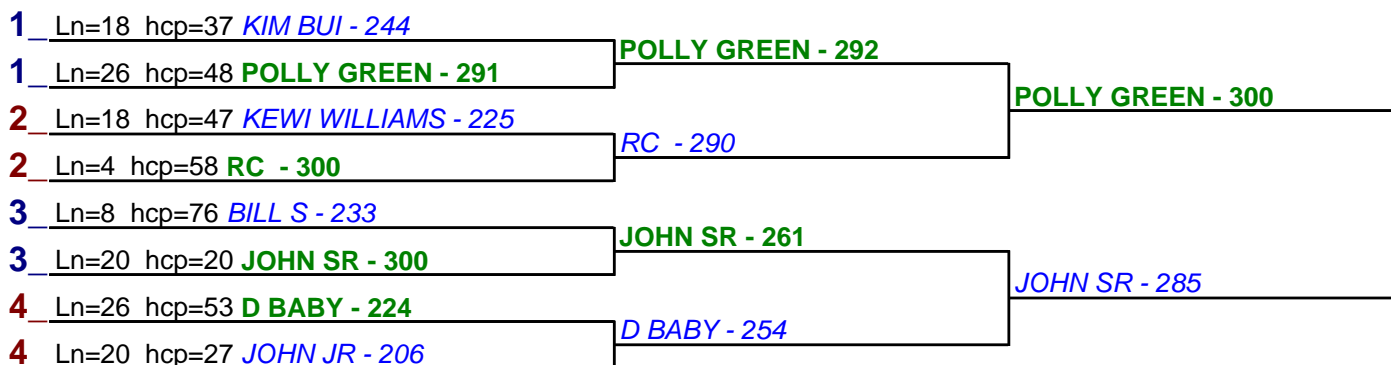

**** Finished ****

- 1. RC \$10.50
- 2. POLLY GREEN \$10.50

HDCP BRACKETS - Handicap - #26

**** Finished ****

- 1. RC \$10.50
- 2. POLLY GREEN \$10.50

HDCP BRACKETS - Handicap - #27

**** Finished ****

- 1. POLLY GREEN \$15
- 2. JOHN SR \$6

Game 1

Game 2

Game 3

HDCP BRACKETS - Handicap - #28

**** Finished ****

- 1. POLLY GREEN \$15
- 2. NICK POLLACK \$6

HDCP BRACKETS - Handicap - #29

**** Finished ****