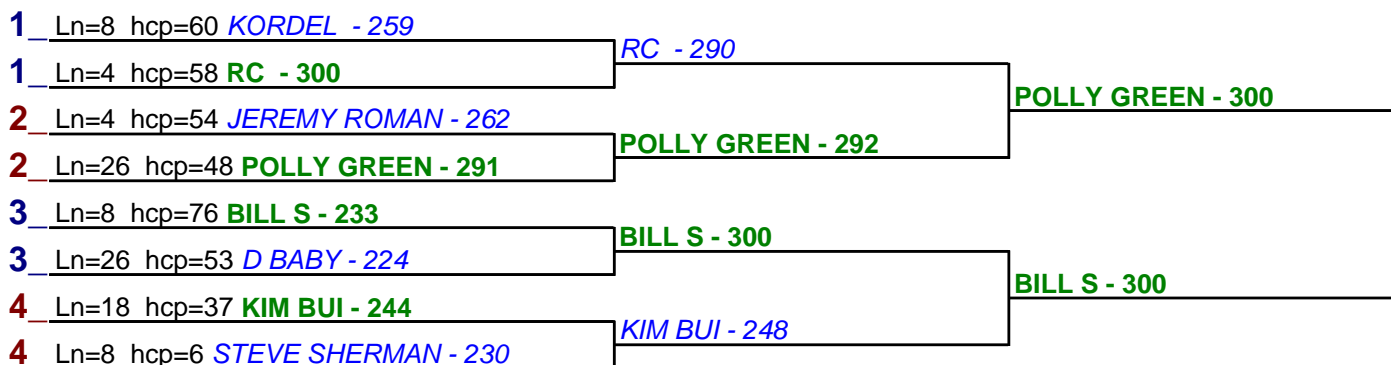

**** Finished ****

- 1. RC \$10.50
- 2. POLLY GREEN \$10.50

HDCP BRACKETS - Handicap - #26

**** Finished ****

- 1. RC \$10.50
- 2. POLLY GREEN \$10.50

HDCP BRACKETS - Handicap - #27

**** Finished ****

- 1. POLLY GREEN \$15
- 2. JOHN SR \$6

Game 1

Game 2

Game 3

HDCP BRACKETS - Handicap - #28

**** Finished ****

- 1. POLLY GREEN \$15
- 2. NICK POLLACK \$6

HDCP BRACKETS - Handicap - #29

**** Finished ****

- 1. POLLY GREEN \$10.50
- 2. BILL S \$10.50

HDCP BRACKETS - Handicap - #30

**** Finished ****

- 1. POLLY GREEN \$10.50
- 2. BILL S \$10.50