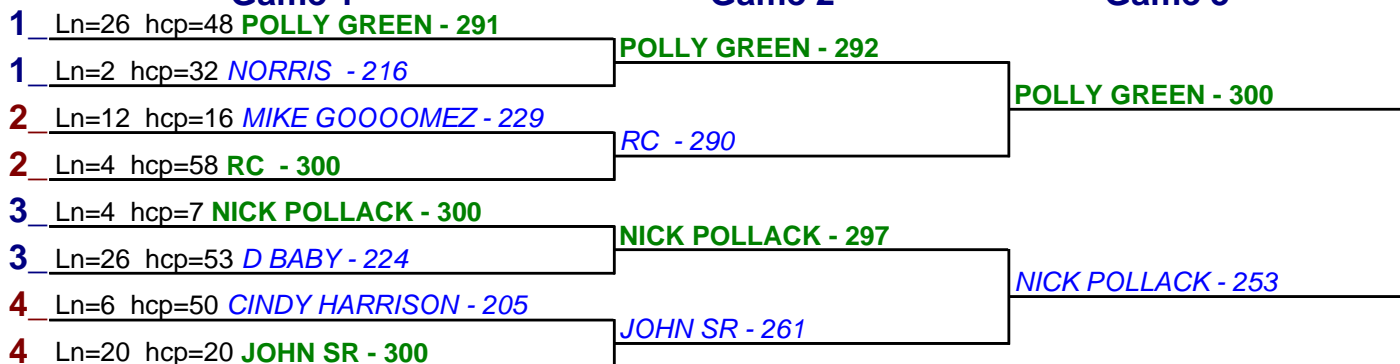

- 1. RC \$15
- 2. TJ ROCK \$6

HDCP BRACKETS - Handicap - #18

**** Finished ****

- 1. POLLY GREEN \$15
- 2. NICK POLLACK \$6

Game 1

Game 2

Game 3

HDCP BRACKETS - Handicap - #19

**** Finished ****

- 1. POLLY GREEN \$15
- 2. NICK POLLACK \$6

HDCP BRACKETS - Handicap - #20

**** Finished ****

- 1. JOHN SR \$15
- 2. TJ ROCK \$6

HDCP BRACKETS - Handicap - #21

**** Finished ****

- 1. POLLY GREEN \$15
- 2. MIKE GOOOOMEZ \$6