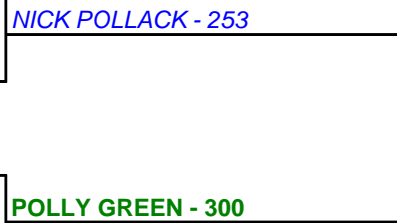

- 1. RC \$15
- 2. TJ ROCK \$6

HDCP BRACKETS - Handicap - #14

**** Finished ****

- 1. POLLY GREEN \$15
- 2. D BABY \$6

HDCP BRACKETS - Handicap - #15

**** Finished ****

- 1. POLLY GREEN \$15
- 2. NICK POLLACK \$6

Game 1

Game 2

Game 3

HDCP BRACKETS - Handicap - #16

**** Finished ****

- 1. POLLY GREEN \$10.50
- 2. RC \$10.50

HDCP BRACKETS - Handicap - #17

**** Finished ****

- 1. RC \$15
- 2. TJ ROCK \$6

HDCP BRACKETS - Handicap - #18

**** Finished ****

- 1. POLLY GREEN \$15
- 2. NICK POLLACK \$6

Game 1

Game 2

Game 3

HDCP BRACKETS - Handicap - #19