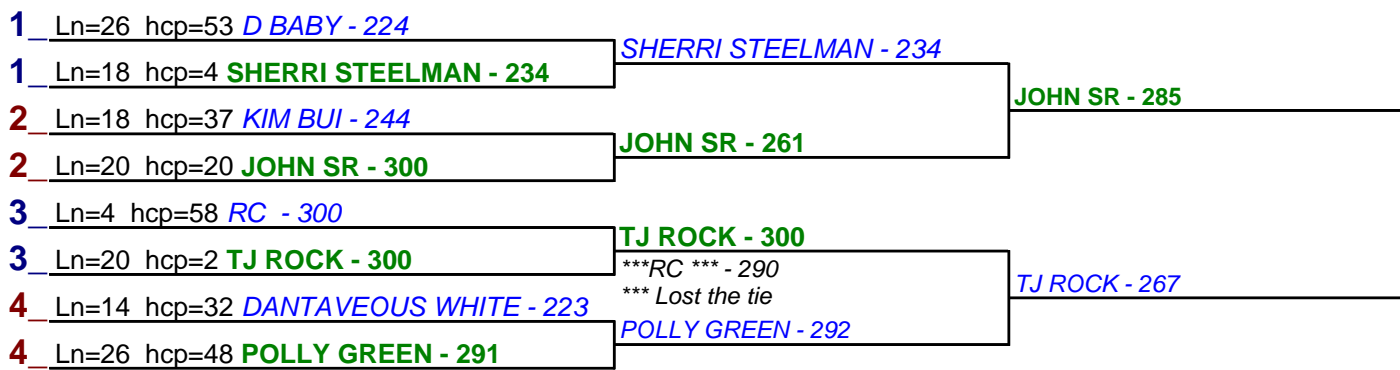

- 1. RC \$15
- 2. TJ ROCK \$6

HDCP BRACKETS - Handicap - #18

**** Finished ****

- 1. POLLY GREEN \$15
- 2. NICK POLLACK \$6

Game 1

Game 2

Game 3

HDCP BRACKETS - Handicap - #19

**** Finished ****

- 1. POLLY GREEN \$15
- 2. NICK POLLACK \$6

HDCP BRACKETS - Handicap - #20

**** Finished ****

- 1. JOHN SR \$15
- 2. TJ ROCK \$6

HDCP BRACKETS - Handicap - #21

**** Finished ****

- 1. POLLY GREEN \$15
- 2. MIKE GOOOOMEZ \$6