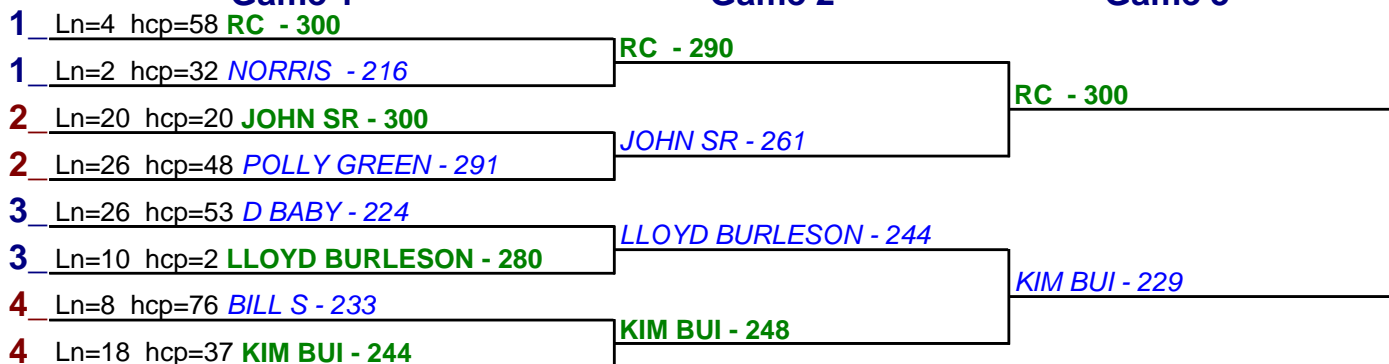

Game 3

HDCP BRACKETS - Handicap - #4

**** Finished ****

- 1. **RC** \$15
- 2. **KIM BUI** \$6

HDCP BRACKETS - Handicap - #5

**** Finished ****

- 1. **NICK POLLACK** \$15
- 2. **ANN MCGEE** \$6

HDCP BRACKETS - Handicap - #6