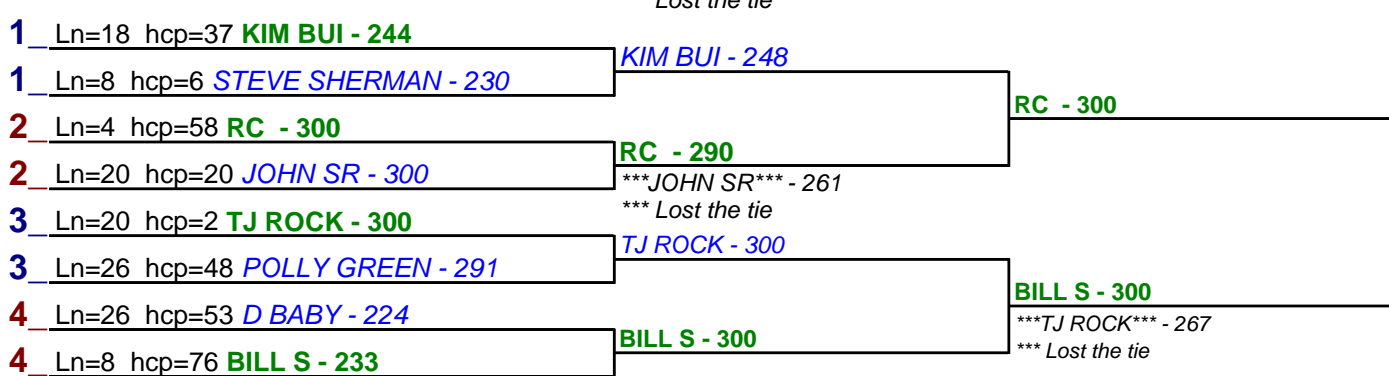

HDCP BRACKETS - Handicap - #6

** Finished **

1. **RC** $10.50
2. **BILL S** $10.50