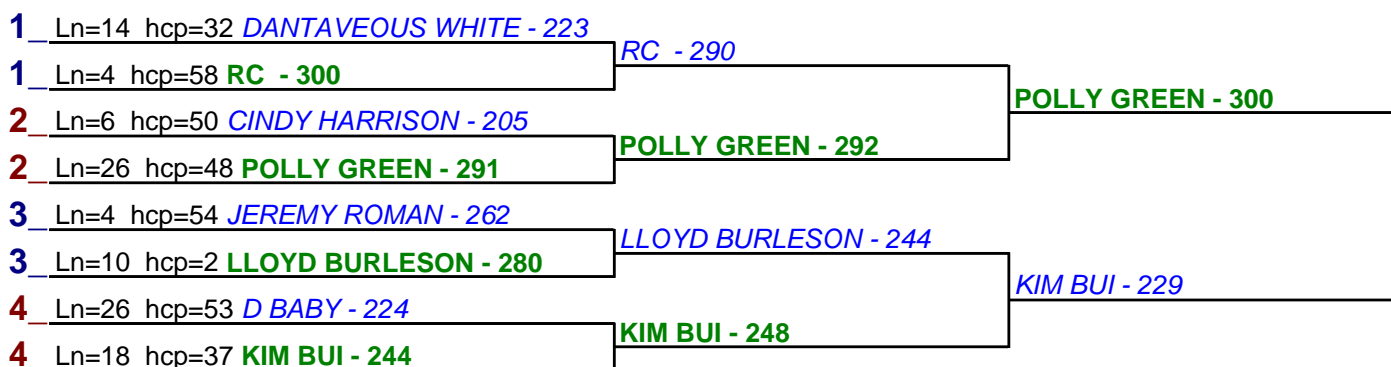

**** Finished ****

- 1. POLLY GREEN \$15
- 2. NICK POLLACK \$6

HDCP BRACKETS - Handicap - #20

**** Finished ****

- 1. JOHN SR \$15
- 2. TJ ROCK \$6

HDCP BRACKETS - Handicap - #21

**** Finished ****

- 1. POLLY GREEN \$15
- 2. MIKE GOOOOMEZ \$6

Game 1

Game 2

Game 3

HDCP BRACKETS - Handicap - #22

**** Finished ****

1. RC \$9
2. POLLY GREEN \$9

HDCP BRACKETS - Handicap - #23

**** Finished ****

1. POLLY GREEN \$15
2. LLOYD BURLESON \$6

HDCP BRACKETS - Handicap - #24

**** Finished ****

1. POLLY GREEN \$15
2. KIM BUI \$6

Game 1

Game 2

Game 3

HDCP BRACKETS - Handicap - #25