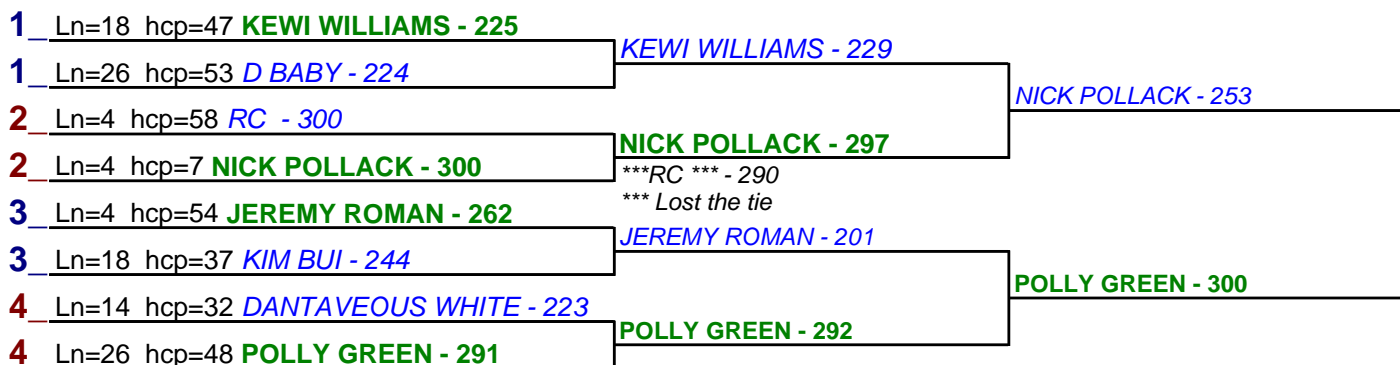

HDCP BRACKETS - Handicap - #18

** Finished **

1. POLLY GREEN $15
2. NICK POLLACK $6