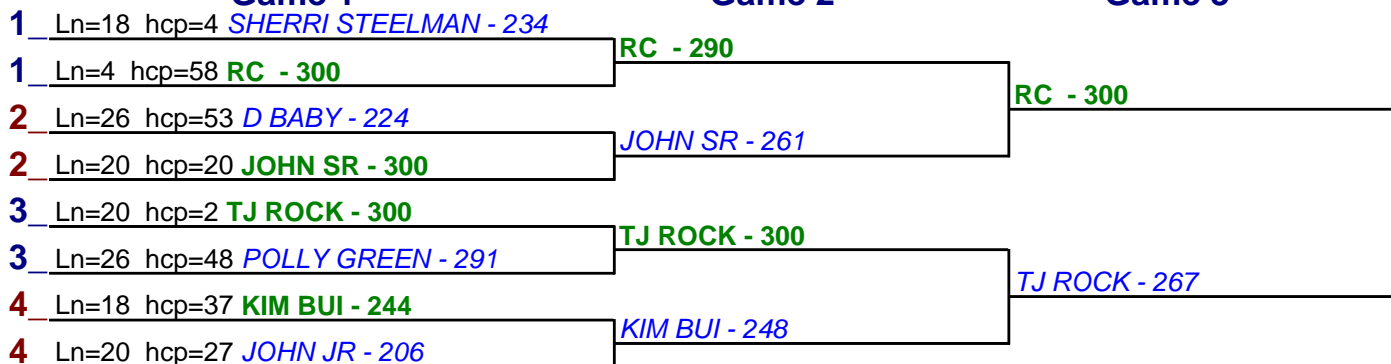

HDCP BRACKETS - Handicap - #12

**** Finished ****

- 1. **POLLY GREEN** \$10.50
- 2. **RC** \$10.50

Game 1

Game 2

Game 3

HDCP BRACKETS - Handicap - #13

**** Finished ****

- 1. RC \$15
- 2. TJ ROCK \$6

HDCP BRACKETS - Handicap - #14

**** Finished ****

- 1. POLLY GREEN \$15
- 2. D BABY \$6

HDCP BRACKETS - Handicap - #15

**** Finished ****

- 1. POLLY GREEN \$15
- 2. NICK POLLACK \$6