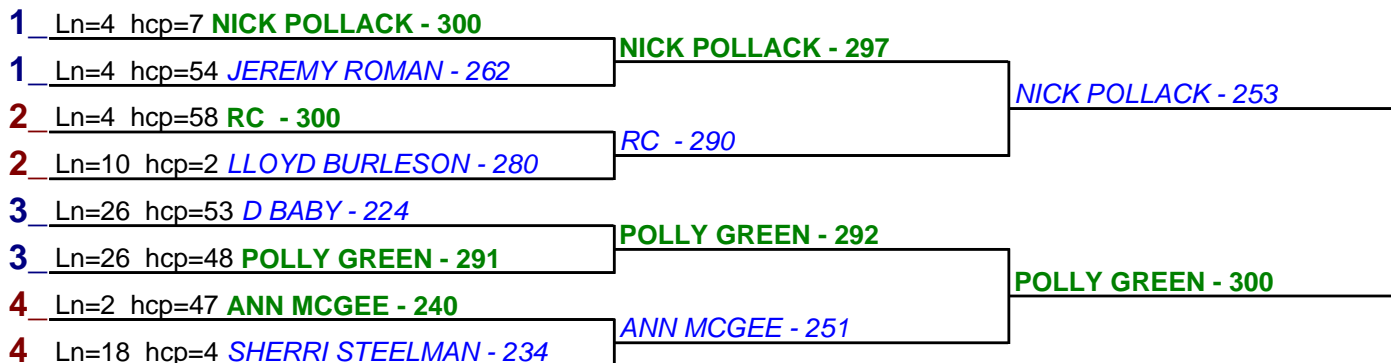

- 1. RC \$15
- 2. TJ ROCK \$6

HDCP BRACKETS - Handicap - #14

**** Finished ****

- 1. POLLY GREEN \$15
- 2. D BABY \$6

HDCP BRACKETS - Handicap - #15

**** Finished ****

- 1. POLLY GREEN \$15
- 2. NICK POLLACK \$6