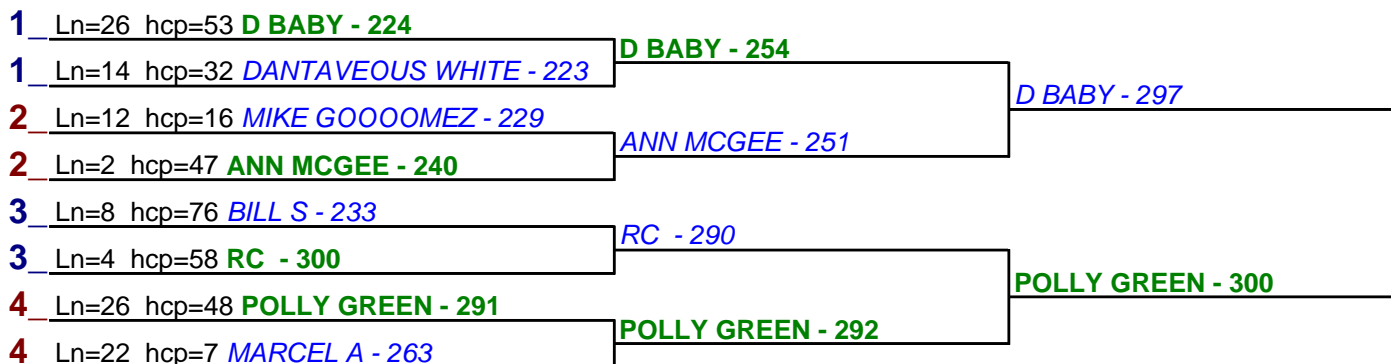

HDCP BRACKETS - Handicap - #12

**** Finished ****

- 1. **POLLY GREEN** \$10.50
- 2. **RC** \$10.50

Game 1

Game 2

Game 3

HDCP BRACKETS - Handicap - #13

**** Finished ****

- 1. RC \$15
- 2. TJ ROCK \$6

HDCP BRACKETS - Handicap - #14

**** Finished ****

- 1. POLLY GREEN \$15
- 2. D BABY \$6

HDCP BRACKETS - Handicap - #15

**** Finished ****

- 1. POLLY GREEN \$15
- 2. NICK POLLACK \$6