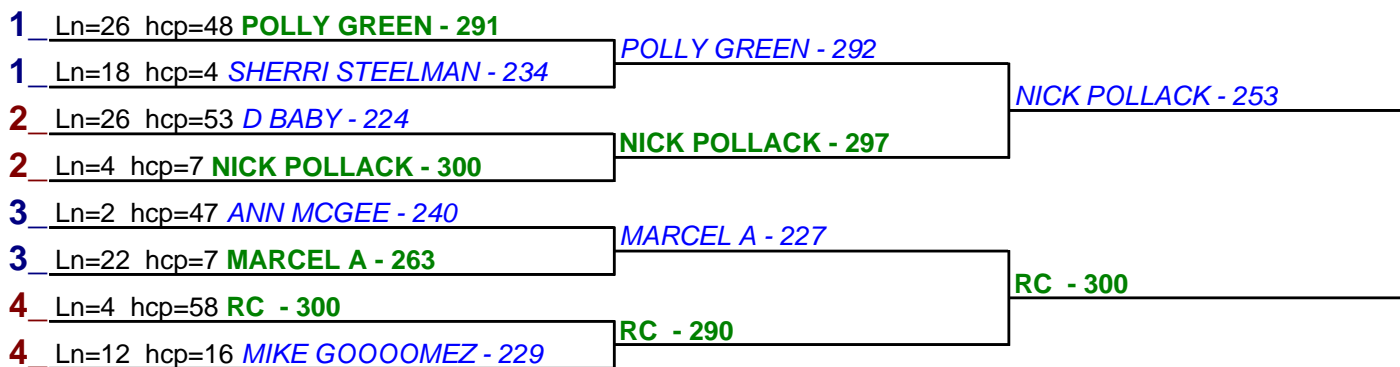

HDCP BRACKETS - Handicap - #8

** Finished **

1. **RC** $15
2. **NICK POLLACK** $6