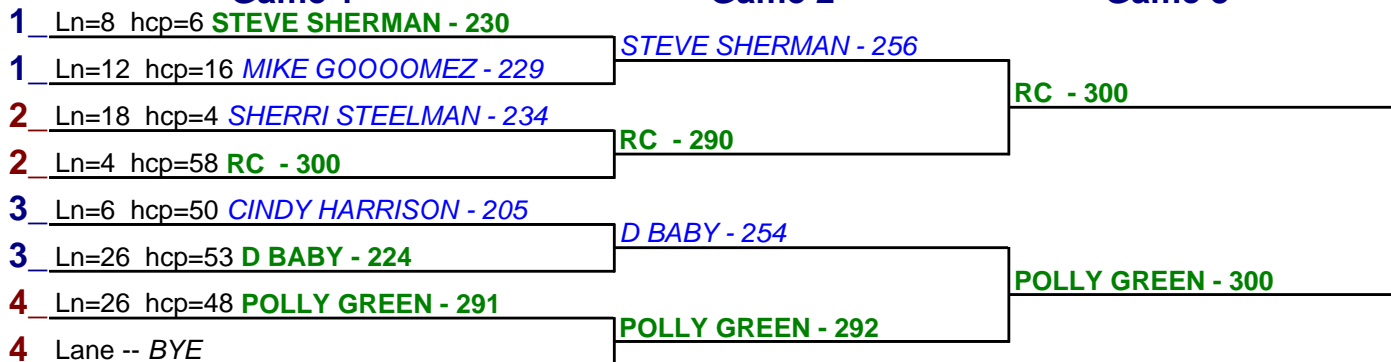

**** Finished ****

- 1. POLLY GREEN \$15
- 2. NICK POLLACK \$6

HDCP BRACKETS - Handicap - #20

**** Finished ****

- 1. JOHN SR \$15
- 2. TJ ROCK \$6

HDCP BRACKETS - Handicap - #21

**** Finished ****

- 1. POLLY GREEN \$15
- 2. MIKE GOOOOMEZ \$6

Game 1

Game 2

Game 3

HDCP BRACKETS - Handicap - #22

**** Finished ****

1. RC \$9
2. POLLY GREEN \$9

HDCP BRACKETS - Handicap - #23

**** Finished ****