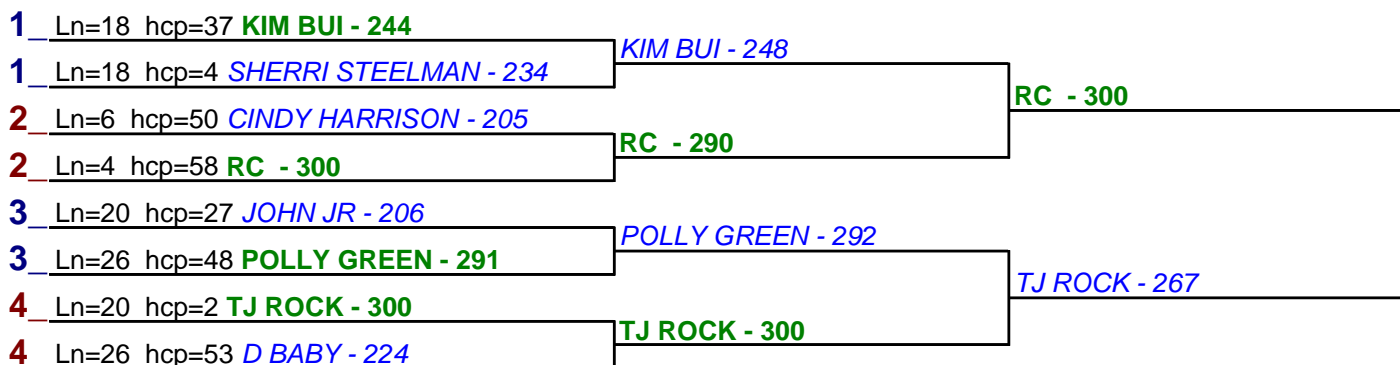

Game 1

Game 2

Game 3

HDCP BRACKETS - Handicap - #16

**** Finished ****

- 1. POLLY GREEN \$10.50
- 2. RC \$10.50

HDCP BRACKETS - Handicap - #17

**** Finished ****