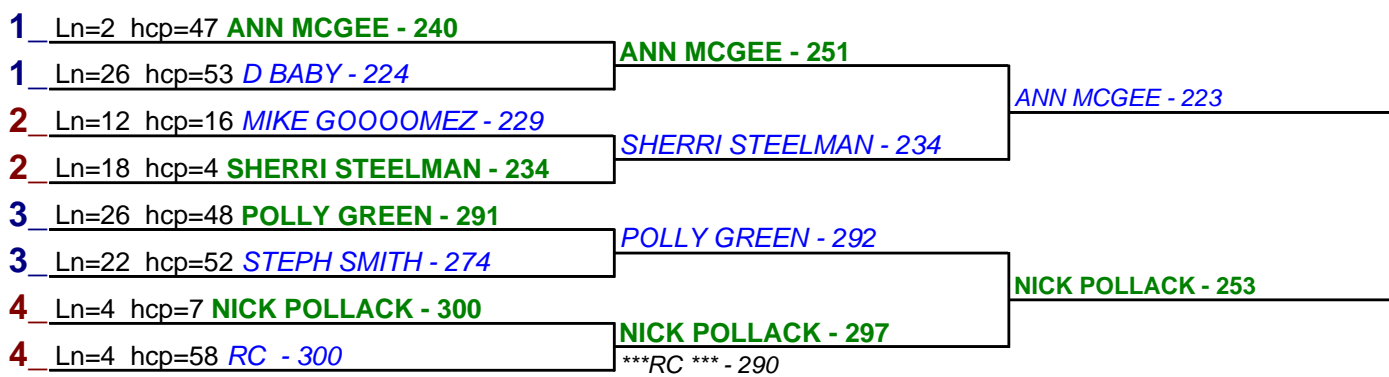

Game 3

HDCP BRACKETS - Handicap - #4

**** Finished ****

- 1. **RC** \$15
- 2. **KIM BUI** \$6

HDCP BRACKETS - Handicap - #5

**** Finished ****

- 1. **NICK POLLACK** \$15
- 2. **ANN MCGEE** \$6

HDCP BRACKETS - Handicap - #6