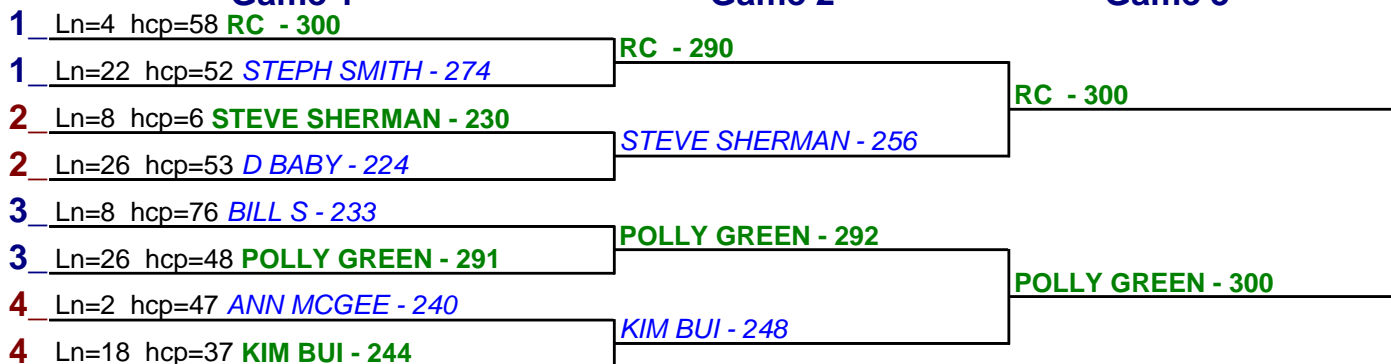

1. POLLY GREEN \$15
2. LLOYD BURLESON \$6

HDCP BRACKETS - Handicap - #24

**** Finished ****

1. POLLY GREEN \$15
2. KIM BUI \$6

Game 1

Game 2

Game 3

HDCP BRACKETS - Handicap - #25

**** Finished ****

- 1. RC \$10.50
- 2. POLLY GREEN \$10.50

HDCP BRACKETS - Handicap - #26

**** Finished ****

- 1. RC \$10.50
- 2. POLLY GREEN \$10.50

HDCP BRACKETS - Handicap - #27

**** Finished ****

- 1. POLLY GREEN \$15
- 2. JOHN SR \$6