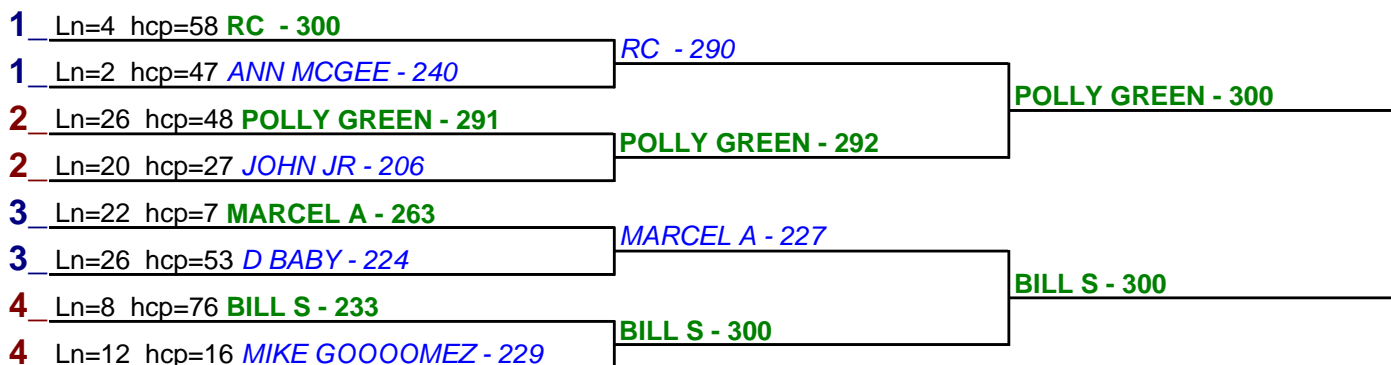

**** Finished ****

- 1. RC \$10.50
- 2. POLLY GREEN \$10.50

HDCP BRACKETS - Handicap - #26

**** Finished ****

- 1. RC \$10.50
- 2. POLLY GREEN \$10.50

HDCP BRACKETS - Handicap - #27

**** Finished ****

- 1. POLLY GREEN \$15
- 2. JOHN SR \$6

Game 1

Game 2

Game 3

HDCP BRACKETS - Handicap - #28

**** Finished ****

- 1. POLLY GREEN \$15
- 2. NICK POLLACK \$6

HDCP BRACKETS - Handicap - #29

**** Finished ****

- 1. POLLY GREEN \$10.50
- 2. BILL S \$10.50

HDCP BRACKETS - Handicap - #30

**** Finished ****

- 1. POLLY GREEN \$10.50
- 2. BILL S \$10.50