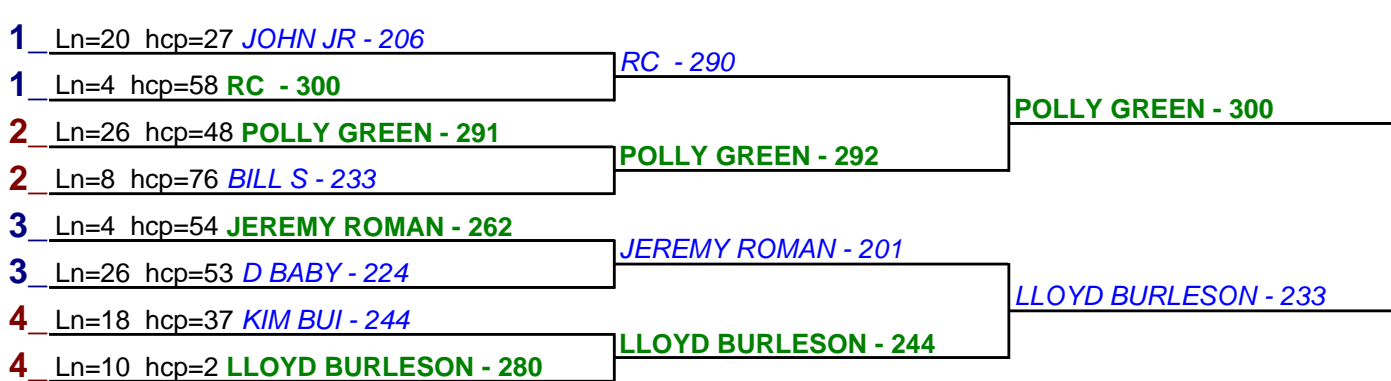

**** Finished ****

- 1. POLLY GREEN \$15
- 2. NICK POLLACK \$6

HDCP BRACKETS - Handicap - #20

**** Finished ****

- 1. JOHN SR \$15
- 2. TJ ROCK \$6

HDCP BRACKETS - Handicap - #21

**** Finished ****

- 1. POLLY GREEN \$15
- 2. MIKE GOOOOMEZ \$6

Game 1

Game 2

Game 3

HDCP BRACKETS - Handicap - #22

**** Finished ****

1. RC \$9
2. POLLY GREEN \$9

HDCP BRACKETS - Handicap - #23

**** Finished ****

1. POLLY GREEN \$15
2. LLOYD BURLESON \$6

HDCP BRACKETS - Handicap - #24

**** Finished ****

1. POLLY GREEN \$15
2. KIM BUI \$6

Game 1

Game 2

Game 3

HDCP BRACKETS - Handicap - #25