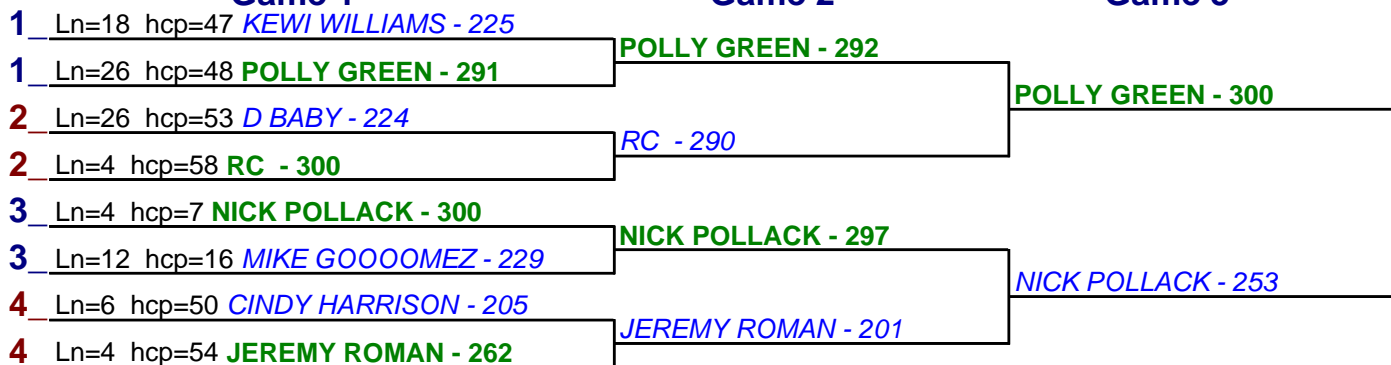

**** Finished ****

- 1. RC \$10.50
- 2. POLLY GREEN \$10.50

HDCP BRACKETS - Handicap - #26

**** Finished ****

- 1. RC \$10.50
- 2. POLLY GREEN \$10.50

HDCP BRACKETS - Handicap - #27

**** Finished ****

- 1. POLLY GREEN \$15
- 2. JOHN SR \$6

Game 1

Game 2

Game 3

HDCP BRACKETS - Handicap - #28

**** Finished ****

- 1. POLLY GREEN \$15
- 2. NICK POLLACK \$6

HDCP BRACKETS - Handicap - #29

**** Finished ****