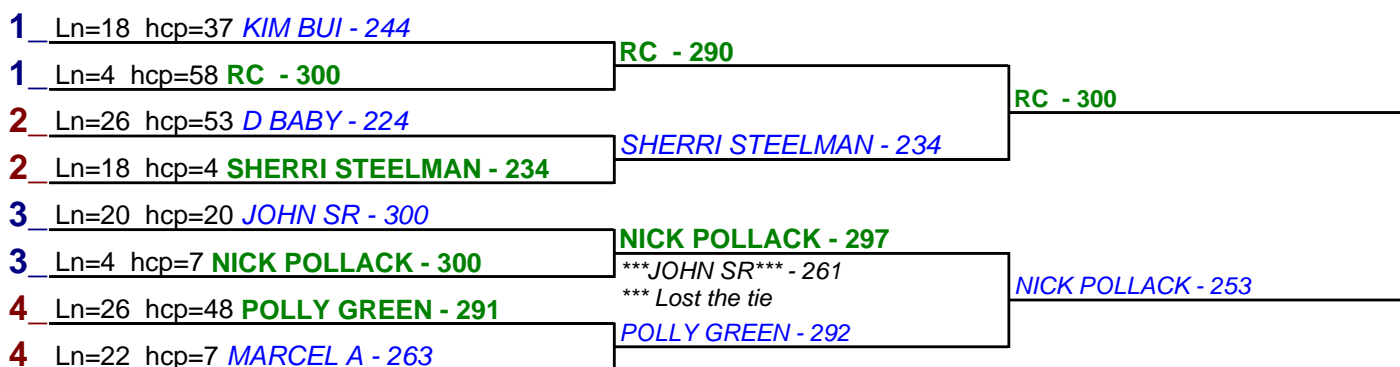

HDCP BRACKETS - Handicap - #8

**** Finished ****

- 1. **RC** \$15
- 2. **NICK POLLACK** \$6

HDCP BRACKETS - Handicap - #9

**** Finished ****

- 1. **RC** \$15
- 2. **NICK POLLACK** \$6

Game 1

Game 2