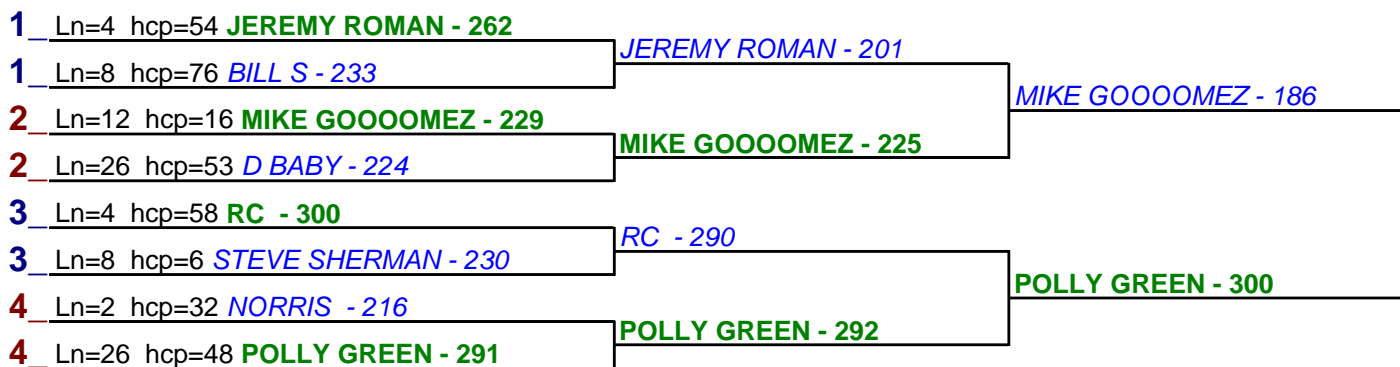

**** Finished ****

- 1. POLLY GREEN \$15
- 2. NICK POLLACK \$6

HDCP BRACKETS - Handicap - #20

**** Finished ****

- 1. JOHN SR \$15
- 2. TJ ROCK \$6

HDCP BRACKETS - Handicap - #21

**** Finished ****

- 1. POLLY GREEN \$15
- 2. MIKE GOOOOMEZ \$6