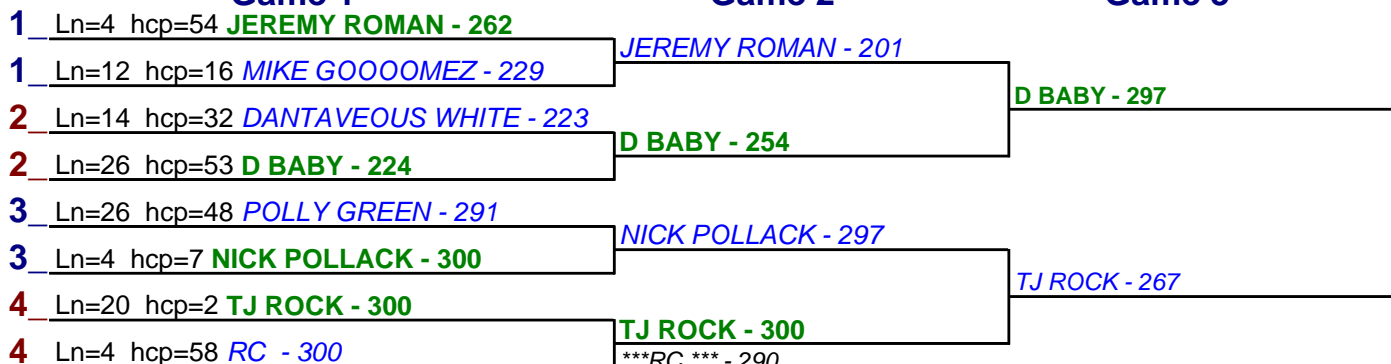

HDCP BRACKETS - Handicap - #8

**** Finished ****

- 1. **RC** \$15
- 2. **NICK POLLACK** \$6

HDCP BRACKETS - Handicap - #9

**** Finished ****

- 1. **RC** \$15
- 2. **NICK POLLACK** \$6

Game 1

Game 2

Game 3

HDCP BRACKETS - Handicap - #10

**** Finished ****

- 1. **D BABY** \$15
- 2. **TJ ROCK** \$6

***RC *** - 290
*** Lost the tie

HDCP BRACKETS - Handicap - #11

**** Finished ****

- 1. **POLLY GREEN** \$10.50
- 2. **RC** \$10.50