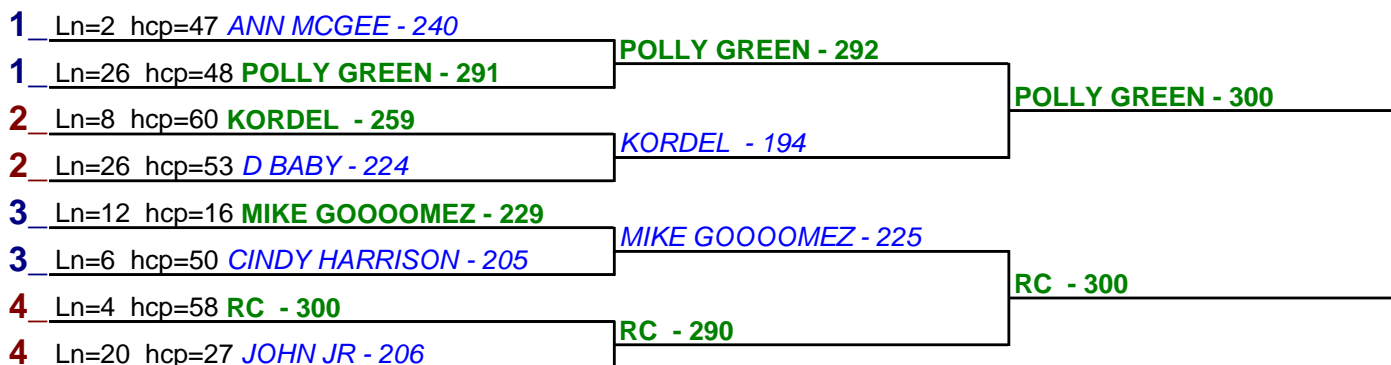

Game 3

HDCP BRACKETS - Handicap - #10

**** Finished ****

- 1. **D BABY** \$15
- 2. **TJ ROCK** \$6

***RC *** - 290
*** Lost the tie

HDCP BRACKETS - Handicap - #11

**** Finished ****

- 1. **POLLY GREEN** \$10.50
- 2. **RC** \$10.50

HDCP BRACKETS - Handicap - #12

**** Finished ****

- 1. **POLLY GREEN** \$10.50
- 2. **RC** \$10.50

Game 1

Game 2

Game 3

HDCP BRACKETS - Handicap - #13

**** Finished ****