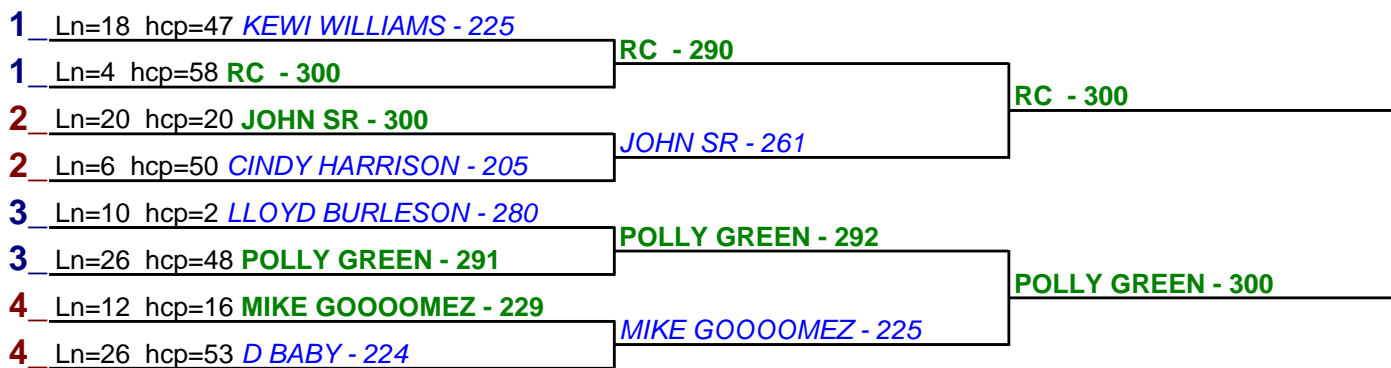

Game 1

Game 2

Game 3

HDCP BRACKETS - Handicap - #22

**** Finished ****

1. RC \$9
2. POLLY GREEN \$9

HDCP BRACKETS - Handicap - #23

**** Finished ****

1. POLLY GREEN \$15
2. LLOYD BURLESON \$6

HDCP BRACKETS - Handicap - #24

**** Finished ****

1. POLLY GREEN \$15
2. KIM BUI \$6

Game 1

Game 2

Game 3

HDCP BRACKETS - Handicap - #25

**** Finished ****

- 1. RC \$10.50
- 2. POLLY GREEN \$10.50

HDCP BRACKETS - Handicap - #26

**** Finished ****

- 1. RC \$10.50
- 2. POLLY GREEN \$10.50

HDCP BRACKETS - Handicap - #27

**** Finished ****

- 1. POLLY GREEN \$15
- 2. JOHN SR \$6