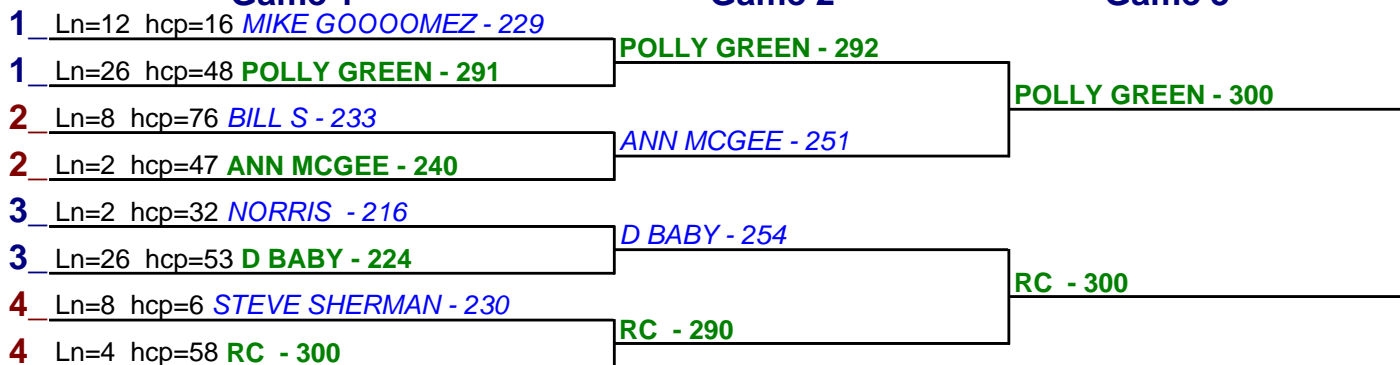

Game 1

Game 2

Game 3

HDCP BRACKETS - Handicap - #16

** Finished **

1. POLLY GREEN $10.50
2. RC $10.50