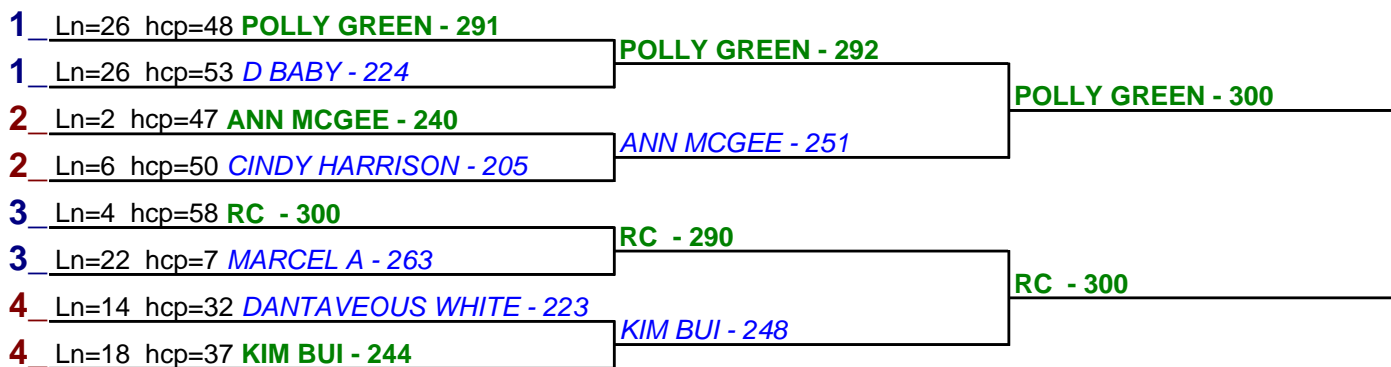

Game 3

HDCP BRACKETS - Handicap - #10

**** Finished ****

- 1. **D BABY** \$15
- 2. **TJ ROCK** \$6

***RC *** - 290
*** Lost the tie

HDCP BRACKETS - Handicap - #11

**** Finished ****

- 1. **POLLY GREEN** \$10.50
- 2. **RC** \$10.50

HDCP BRACKETS - Handicap - #12

**** Finished ****

- 1. **POLLY GREEN** \$10.50
- 2. **RC** \$10.50

Game 1

Game 2

Game 3

HDCP BRACKETS - Handicap - #13

**** Finished ****