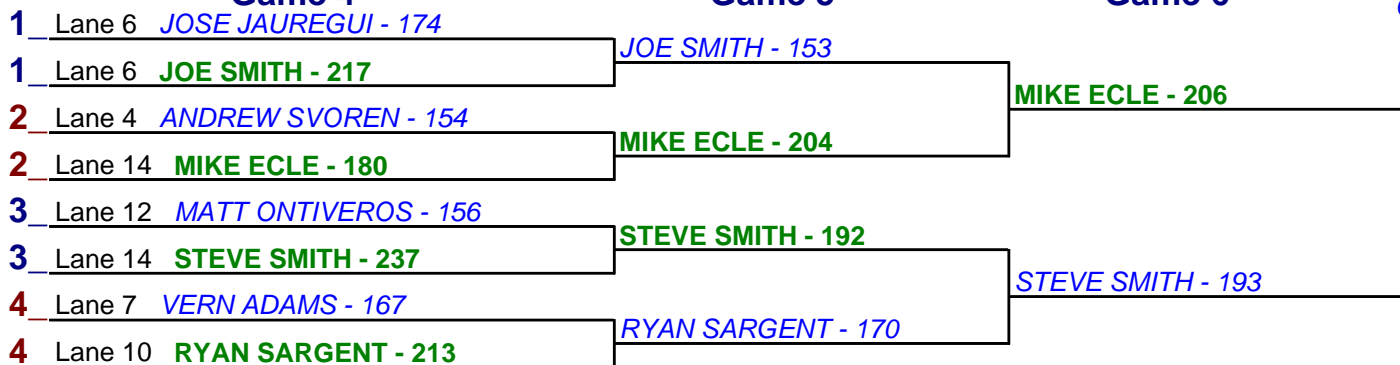

Game 4

Game 5

Game 6

GAMES 4-6 SCRATCH - Scratch - #4

** Finished **

1. MIKE ECLE $25
2. STEVE SMITH $10