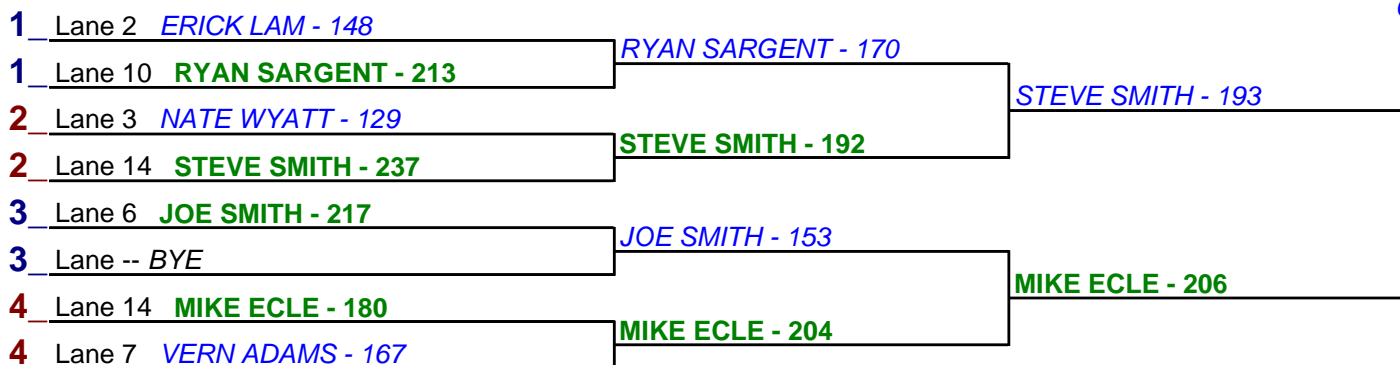

GAMES 4-6 SCRATCH - Scratch - #6

** Finished **

1. MIKE ECLE $20
2. STEVE SMITH $10