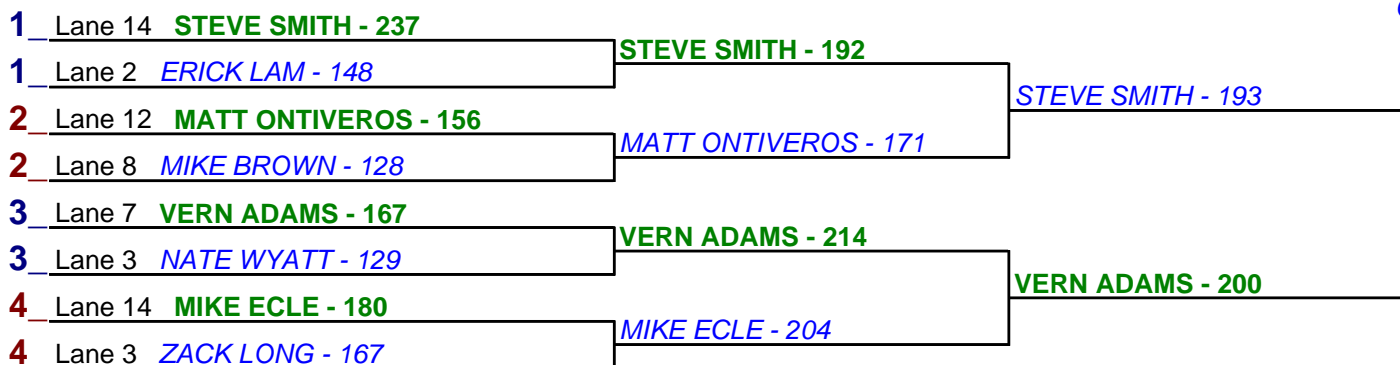

**Game 4**

**Game 5**

**Game 6**

**GAMES 4-6 SCRATCH - Scratch - #4**

**\*\* Finished \*\***

- 1. MIKE ECLE \$25
- 2. STEVE SMITH \$10

**GAMES 4-6 SCRATCH - Scratch - #5**

**\*\* Finished \*\***