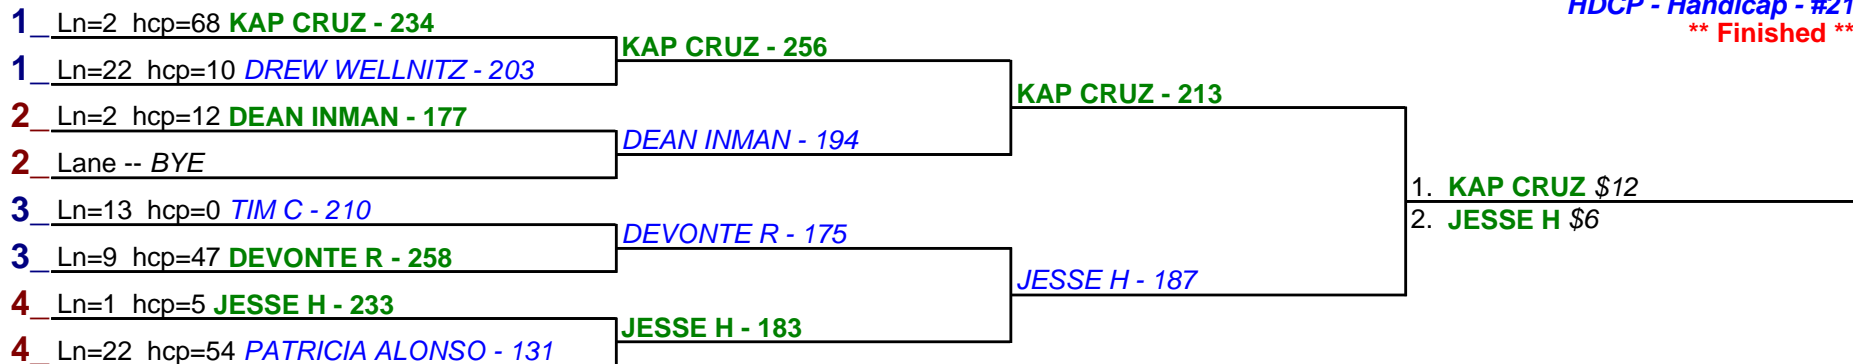

HDCP - Handicap - #17

**** Finished ****

- 1. **MIKE G** \$15
- 2. **DREW WELLNITZ** \$6

HDCP - Handicap - #18

**** Finished ****

- 1. **ERIC L** \$15
- 2. **KAP CRUZ** \$6

Game 1

Game 2

Game 3

HDCP - Handicap - #19

**** Finished ****

HDCP - Handicap - #20

**** Finished ****

HDCP - Handicap - #21

**** Finished ****

Game 1

Game 2

Game 3

HDCP - Handicap - #22

** Finished **

HDCP - Handicap - #23

** Finished **

HDCP - Handicap - #24

** Finished **