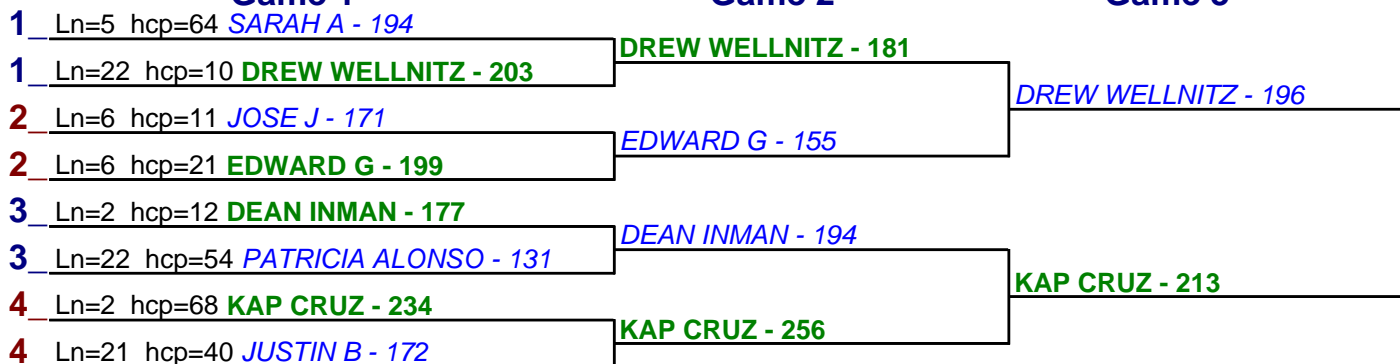

** Finished **

- 1. **KAP CRUZ \$15**
- 2. **BRANDBON \$6**

HDCP - Handicap - #3

** Finished **

- 1. **ERIC L \$15**
- 2. **KAP CRUZ \$6**

Game 1

Game 2

Game 3

HDCP - Handicap - #4

**** Finished ****

- 1. **KAP CRUZ** \$15
- 2. **DREW WELLNITZ** \$6

HDCP - Handicap - #5

**** Finished ****

- 1. **KAP CRUZ** \$15
- 2. **MIKE G** \$6

HDCP - Handicap - #6

**** Finished ****