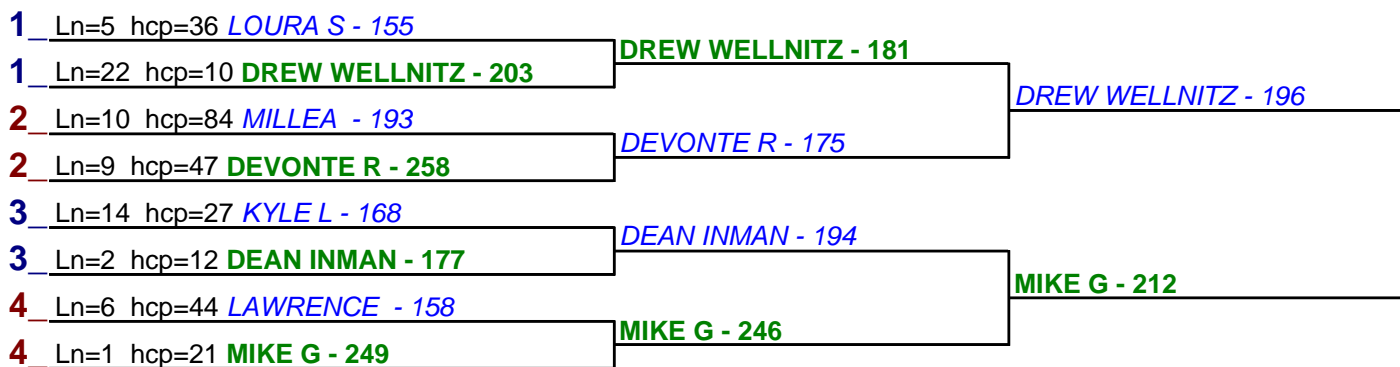

1. **MIKE G** $15
2. **DREW WELLNITZ** $6

HDCP - Handicap - #18

** Finished **