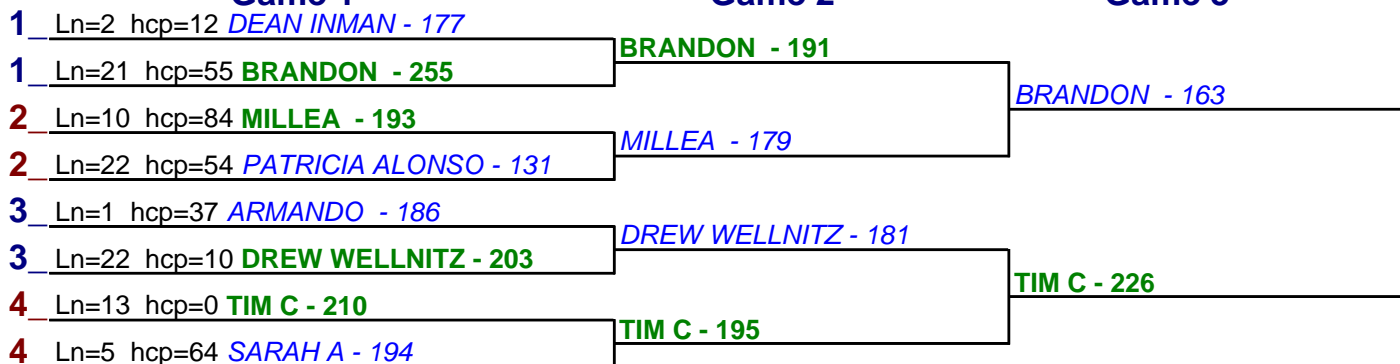

**** Finished ****

- 1. MIKE G \$15
- 2. DEAN INMAN \$6

Game 1

Game 2

Game 3

HDCP - Handicap - #16

**** Finished ****

- 1. **TIM C** \$15
- 2. **BRANDON** \$6