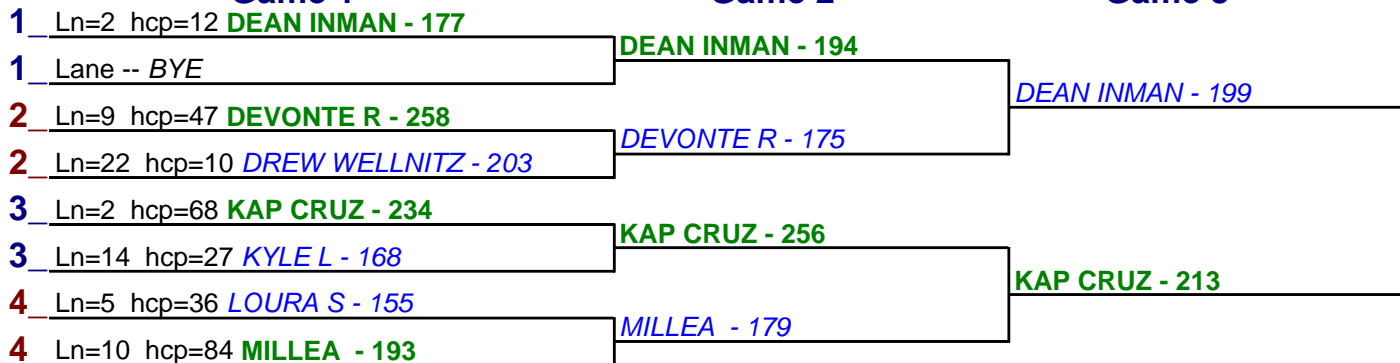

Game 3

HDCP - Handicap - #19

**** Finished ****

HDCP - Handicap - #20

**** Finished ****

HDCP - Handicap - #21

**** Finished ****

Game 1

Game 2

Game 3

HDCP - Handicap - #22

** Finished **

HDCP - Handicap - #23

** Finished **

HDCP - Handicap - #24

** Finished **

Game 1

Game 2

Game 3

HDCP - Handicap - #25

** Finished **

- 1. KAP CRUZ \$12
- 2. DEAN INMAN \$6

HDCP - Handicap - #26

** Finished **