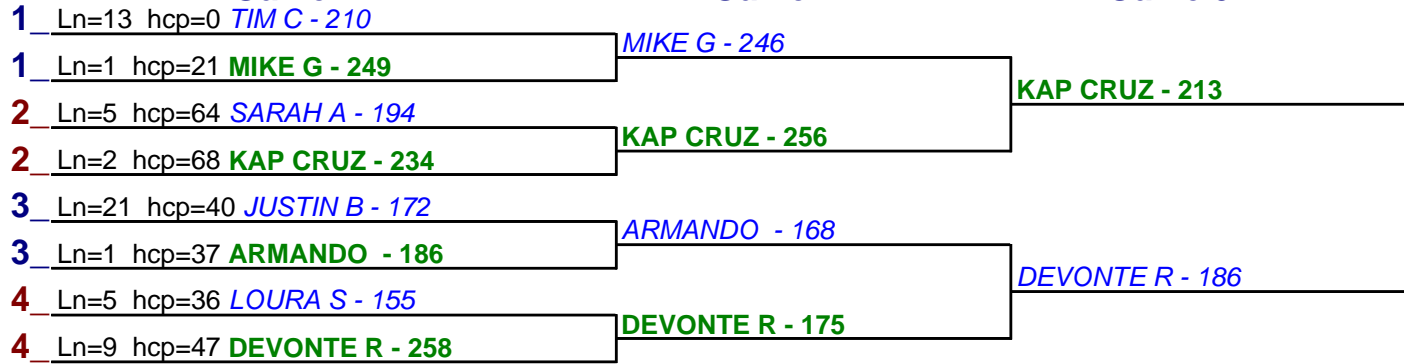

HDCP - Handicap - #4

**** Finished ****

- 1. **KAP CRUZ** \$15
- 2. **DREW WELLNITZ** \$6

HDCP - Handicap - #5

**** Finished ****

- 1. **KAP CRUZ** \$15
- 2. **MIKE G** \$6

HDCP - Handicap - #6

**** Finished ****

- 1. **KAP CRUZ** \$15
- 2. **MIKE G** \$6

Game 1

Game 2

Game 3

HDCP - Handicap - #7

**** Finished ****

1. **KAP CRUZ \$15**
2. **DEVONTE R \$6**

HDCP - Handicap - #8