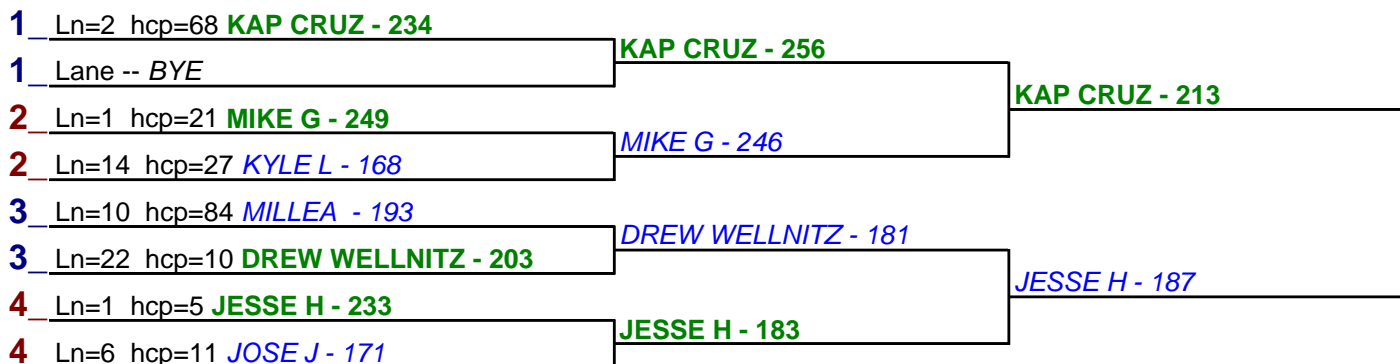

Game 2

Game 3

HDCP - Handicap - #22

** Finished **

HDCP - Handicap - #23

** Finished **

HDCP - Handicap - #24

** Finished **

Game 1

Game 2

Game 3

HDCP - Handicap - #25

** Finished **

- 1. KAP CRUZ \$12
- 2. DEAN INMAN \$6

HDCP - Handicap - #26

** Finished **

- 1. KAP CRUZ \$12
- 2. JESSE H \$6