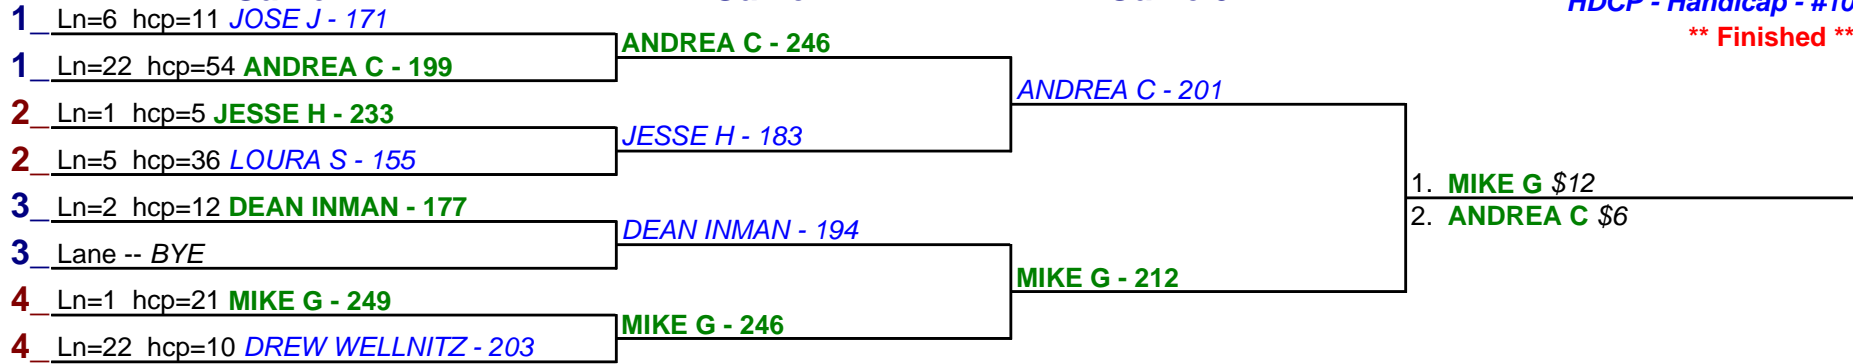

**** Finished ****

1. **MIKE G \$15**
2. **ANDREA C \$6**

HDCP - Handicap - #9

**** Finished ****

1. **JESSE H \$15**
2. **JOSE J \$6**

Game 1

Game 2

Game 3

HDCP - Handicap - #10

**** Finished ****

HDCP - Handicap - #11

**** Finished ****

HDCP - Handicap - #12

**** Finished ****

Game 1

Game 2