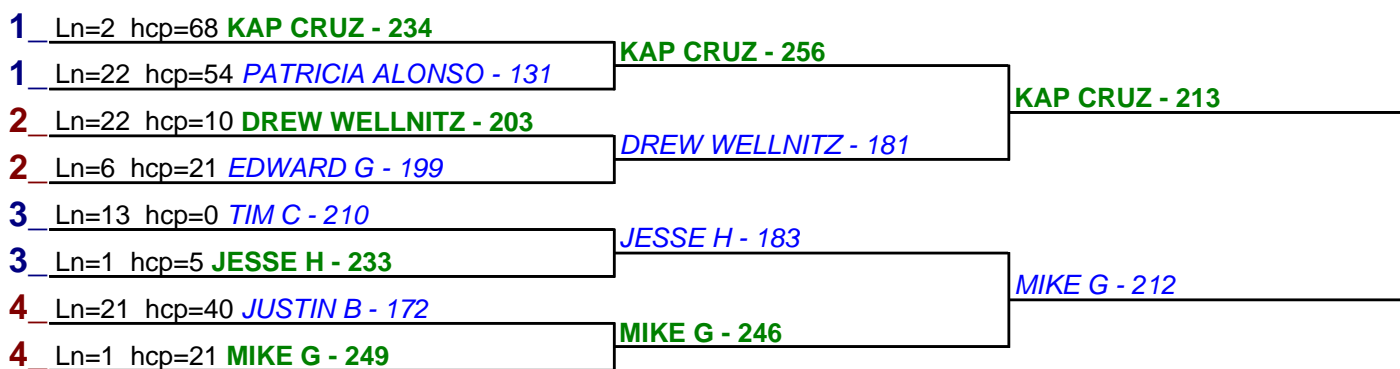

HDCP - Handicap - #4

**** Finished ****

- 1. **KAP CRUZ** \$15
- 2. **DREW WELLNITZ** \$6

HDCP - Handicap - #5

**** Finished ****

- 1. **KAP CRUZ** \$15
- 2. **MIKE G** \$6

HDCP - Handicap - #6

**** Finished ****

- 1. **KAP CRUZ** \$15
- 2. **MIKE G** \$6

Game 1

Game 2

Game 3

HDCP - Handicap - #7

**** Finished ****

1. **KAP CRUZ \$15**
2. **DEVONTE R \$6**

HDCP - Handicap - #8