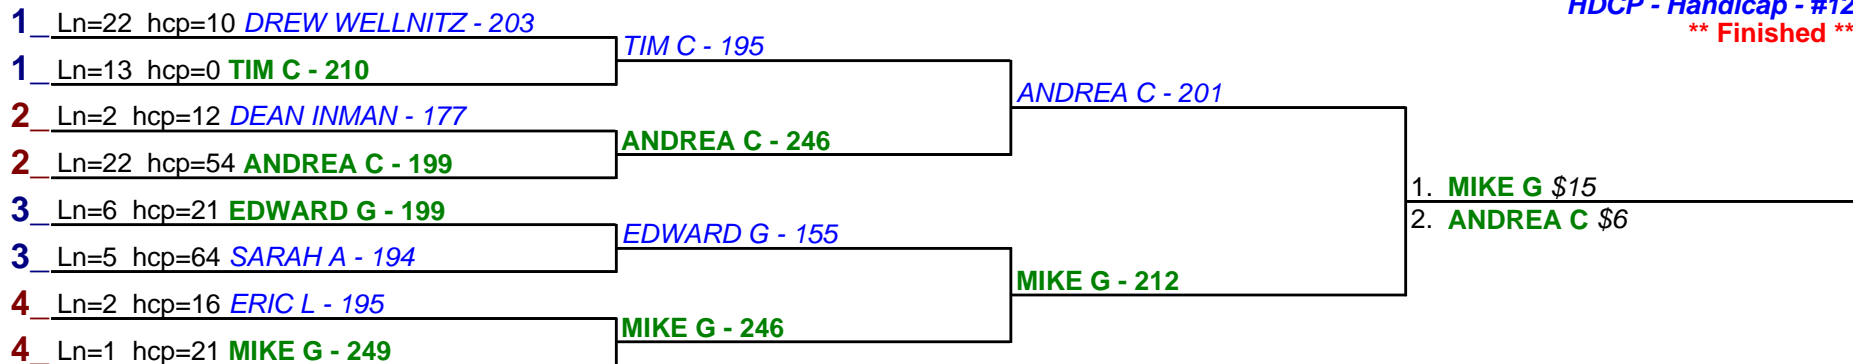

**** Finished ****

1. **MIKE G \$15**
2. **ANDREA C \$6**

HDCP - Handicap - #9

**** Finished ****

1. **JESSE H \$15**
2. **JOSE J \$6**

Game 1

Game 2

Game 3

HDCP - Handicap - #10

**** Finished ****

HDCP - Handicap - #11

**** Finished ****

HDCP - Handicap - #12

**** Finished ****

Game 1

Game 2