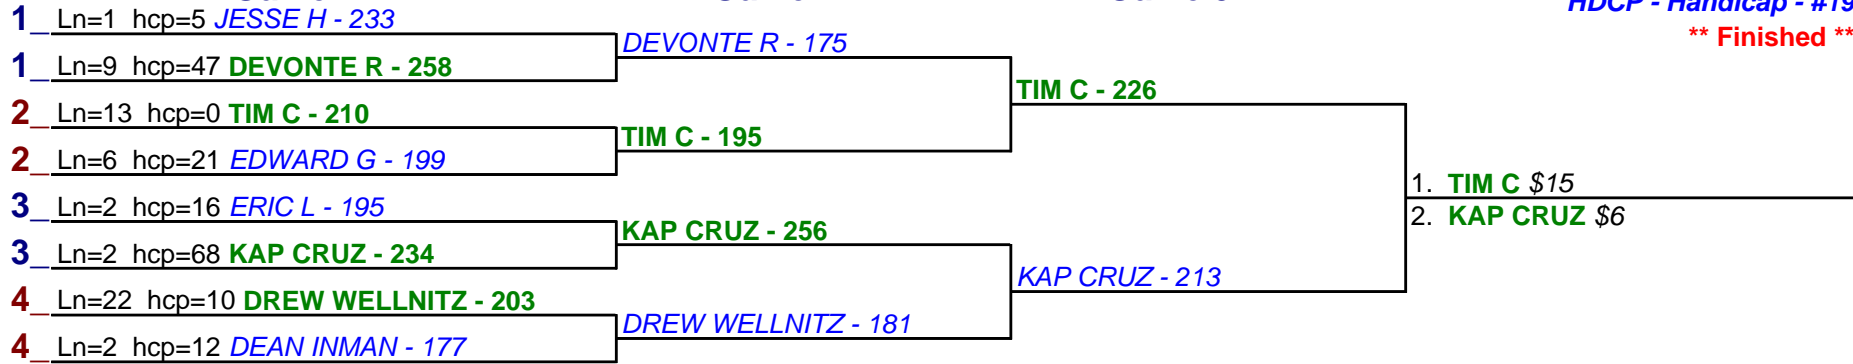

**** Finished ****

- 1. MIKE G \$15
- 2. DEAN INMAN \$6

Game 1

Game 2

Game 3

HDCP - Handicap - #16

**** Finished ****

- 1. **TIM C** \$15
- 2. **BRANDON** \$6

HDCP - Handicap - #17

**** Finished ****

- 1. **MIKE G** \$15
- 2. **DREW WELLNITZ** \$6

HDCP - Handicap - #18

**** Finished ****

- 1. **ERIC L** \$15
- 2. **KAP CRUZ** \$6

Game 1

Game 2

Game 3

HDCP - Handicap - #19

**** Finished ****

HDCP - Handicap - #20

**** Finished ****

HDCP - Handicap - #21

**** Finished ****

Game 1