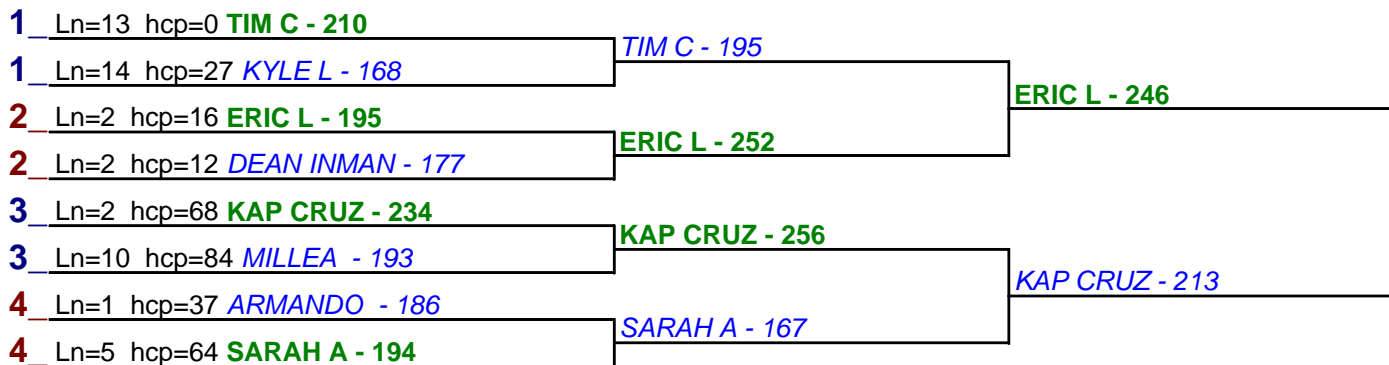

Canyon Lanes

Game 1

Game 2

Game 3

HDCP - Handicap - #1

** Finished **

- 1. **KAP CRUZ \$15**
- 2. **MIKE G \$6**

HDCP - Handicap - #2

** Finished **

- 1. **KAP CRUZ \$15**
- 2. **BRANDBON \$6**

HDCP - Handicap - #3

** Finished **

- 1. **ERIC L \$15**
- 2. **KAP CRUZ \$6**

Game 1

Game 2

Game 3