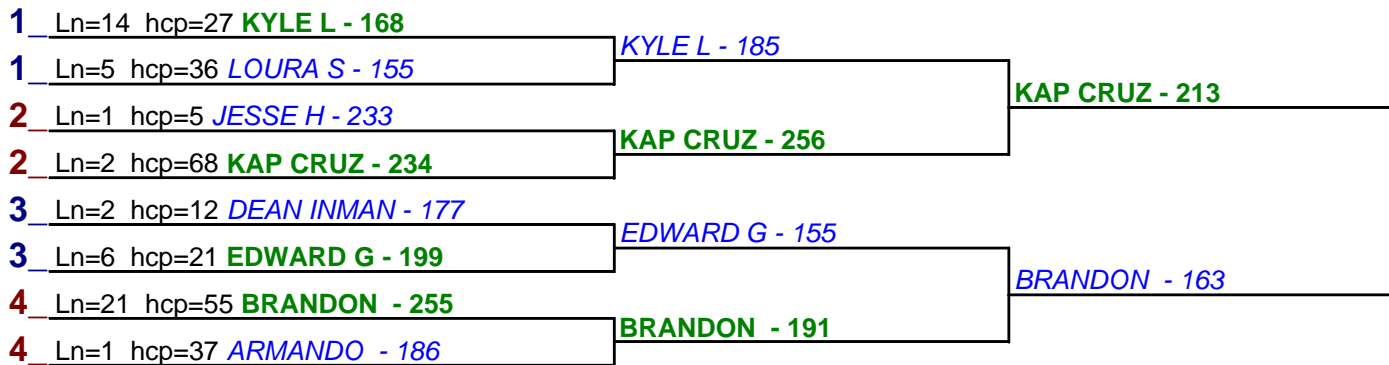

Canyon Lanes

Game 1

Game 2

Game 3

HDCP - Handicap - #1

** Finished **

- 1. **KAP CRUZ \$15**
- 2. **MIKE G \$6**

HDCP - Handicap - #2

** Finished **

- 1. **KAP CRUZ \$15**
- 2. **BRANDBON \$6**

HDCP - Handicap - #3

** Finished **

- 1. **ERIC L \$15**
- 2. **KAP CRUZ \$6**

Game 1

Game 2

Game 3