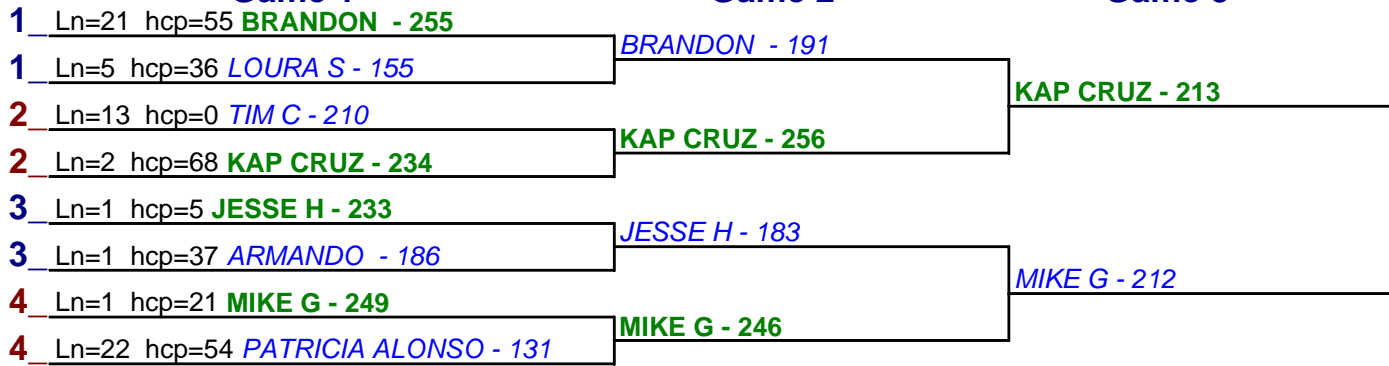

Canyon Lanes

Game 1

Game 2

Game 3

HDCP - Handicap - #1

** Finished **

- 1. **KAP CRUZ \$15**
- 2. **MIKE G \$6**

HDCP - Handicap - #2

** Finished **

- 1. **KAP CRUZ \$15**
- 2. **BRANDBON \$6**

HDCP - Handicap - #3

** Finished **

- 1. **ERIC L \$15**
- 2. **KAP CRUZ \$6**

Game 1

Game 2

Game 3