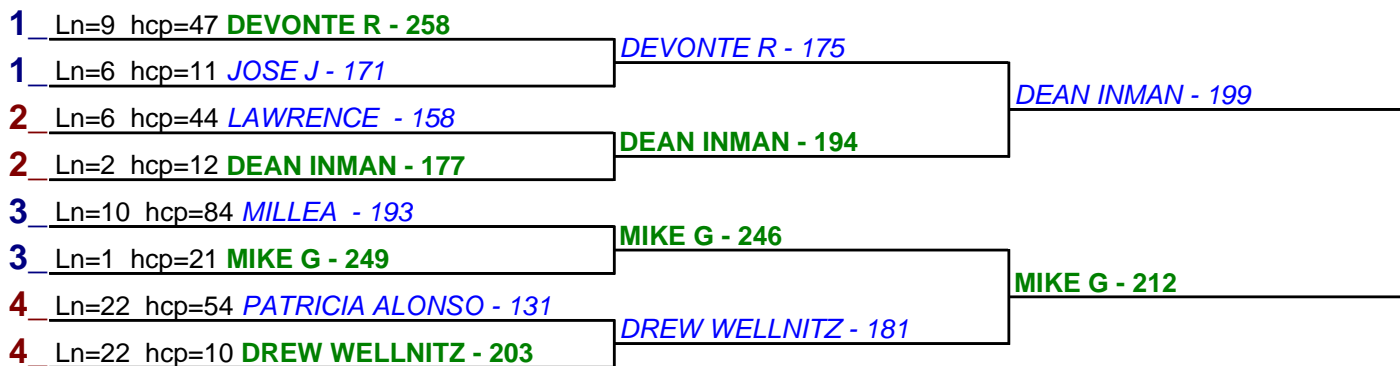

HDCP - Handicap - #10

**** Finished ****

HDCP - Handicap - #11

**** Finished ****

HDCP - Handicap - #12

**** Finished ****

Game 1

Game 2

Game 3

HDCP - Handicap - #13

**** Finished ****

- 1. MIKE G \$15
- 2. DEVONTE R \$6

HDCP - Handicap - #14

**** Finished ****

- 1. MIKE G \$15
- 2. DEAN INMAN \$6

HDCP - Handicap - #15