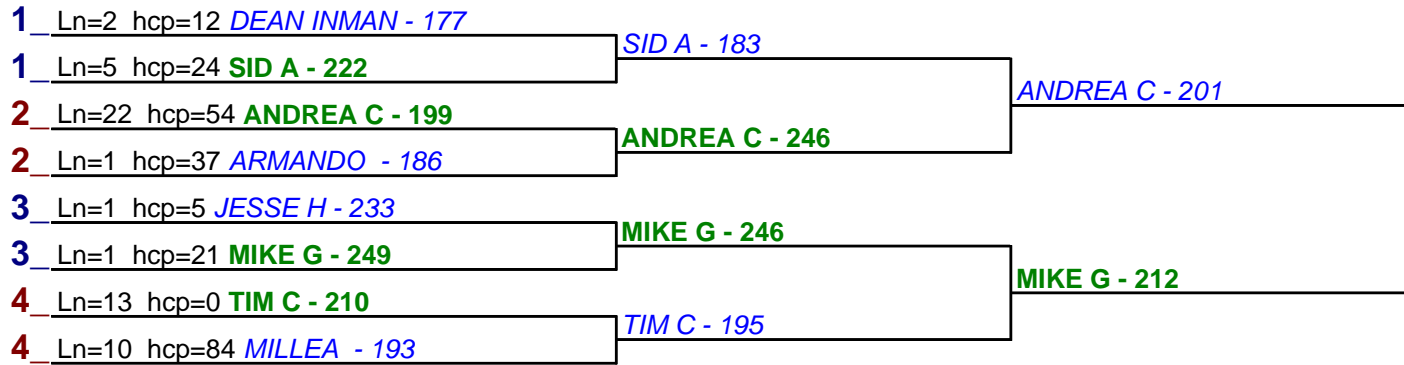

- 1. **KAP CRUZ** \$15
- 2. **MIKE G** \$6

Game 1

Game 2

Game 3

HDCP - Handicap - #7

**** Finished ****

1. **KAP CRUZ \$15**
2. **DEVONTE R \$6**

HDCP - Handicap - #8

**** Finished ****

1. **MIKE G \$15**
2. **ANDREA C \$6**

HDCP - Handicap - #9

**** Finished ****

1. **JESSE H \$15**
2. **JOSE J \$6**

Game 1

Game 2

Game 3