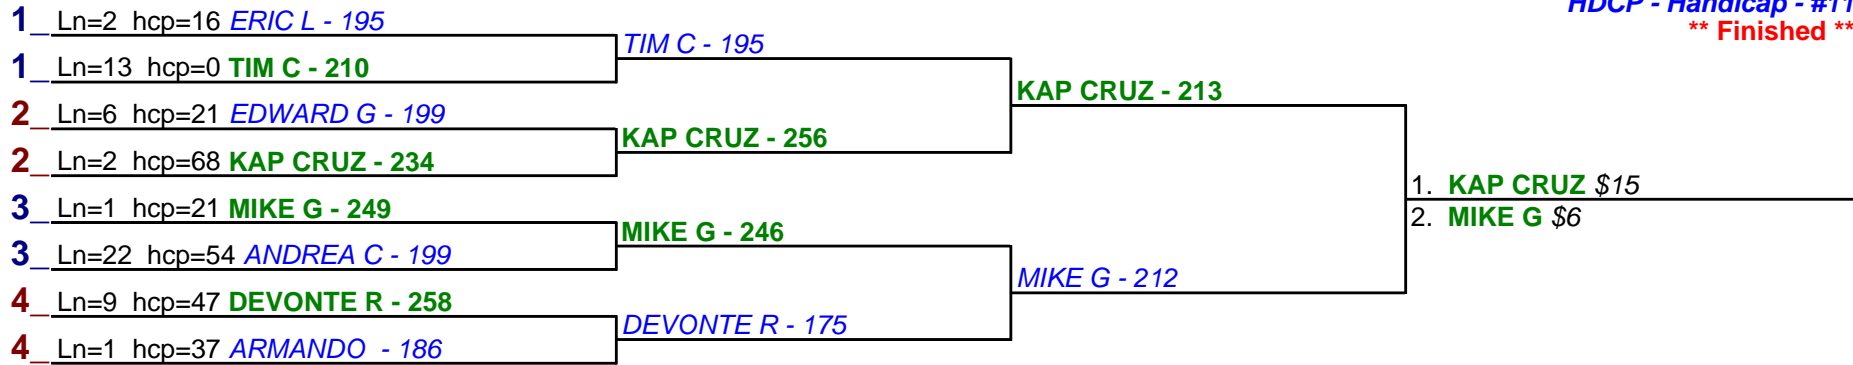

**** Finished ****

1. **MIKE G \$15**
2. **ANDREA C \$6**

HDCP - Handicap - #9

**** Finished ****

1. **JESSE H \$15**
2. **JOSE J \$6**

Game 1

Game 2

Game 3

HDCP - Handicap - #10

**** Finished ****

HDCP - Handicap - #11

**** Finished ****

HDCP - Handicap - #12

**** Finished ****

Game 1

Game 2