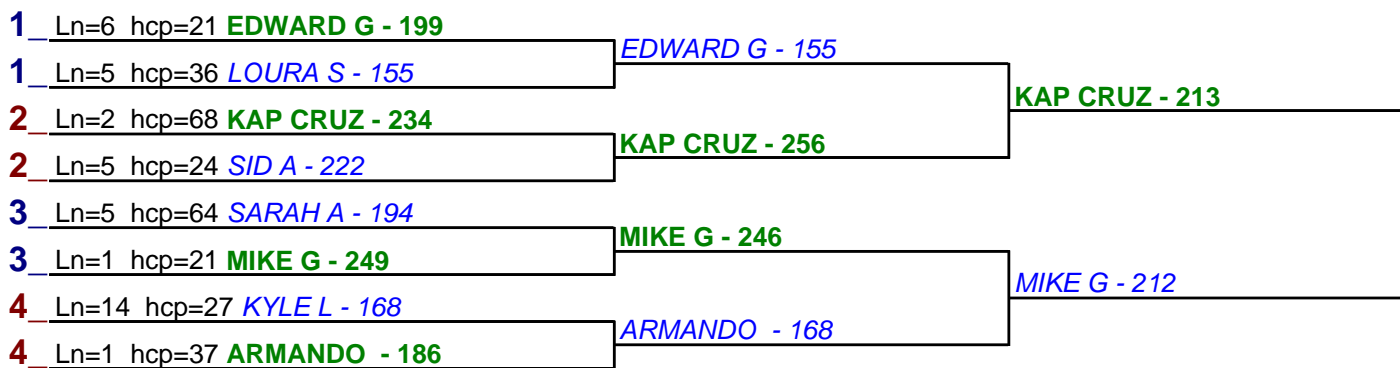

HDCP - Handicap - #4

**** Finished ****

- 1. **KAP CRUZ** \$15
- 2. **DREW WELLNITZ** \$6

HDCP - Handicap - #5

**** Finished ****

- 1. **KAP CRUZ** \$15
- 2. **MIKE G** \$6

HDCP - Handicap - #6

**** Finished ****

- 1. **KAP CRUZ** \$15
- 2. **MIKE G** \$6

Game 1

Game 2

Game 3

HDCP - Handicap - #7

**** Finished ****

1. **KAP CRUZ \$15**
2. **DEVONTE R \$6**

HDCP - Handicap - #8