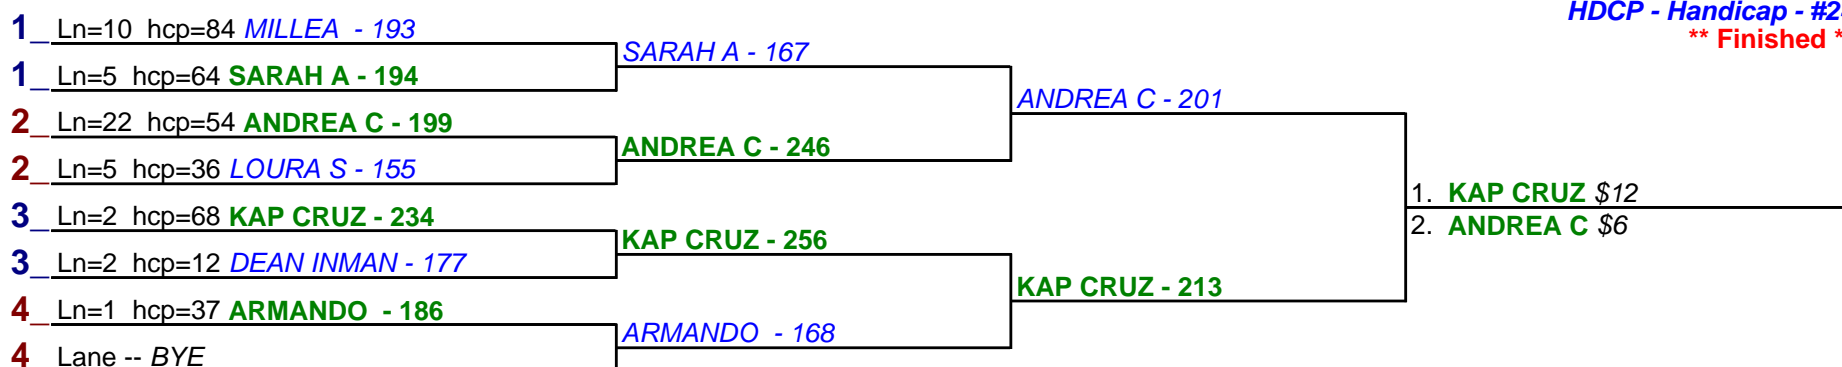

Game 3

HDCP - Handicap - #19

**** Finished ****

HDCP - Handicap - #20

**** Finished ****

HDCP - Handicap - #21

**** Finished ****

Game 1

Game 2

Game 3

HDCP - Handicap - #22

** Finished **

HDCP - Handicap - #23

** Finished **

HDCP - Handicap - #24

** Finished **

Game 1

Game 2

Game 3

HDCP - Handicap - #25

** Finished **

- 1. KAP CRUZ \$12
- 2. DEAN INMAN \$6

HDCP - Handicap - #26

** Finished **