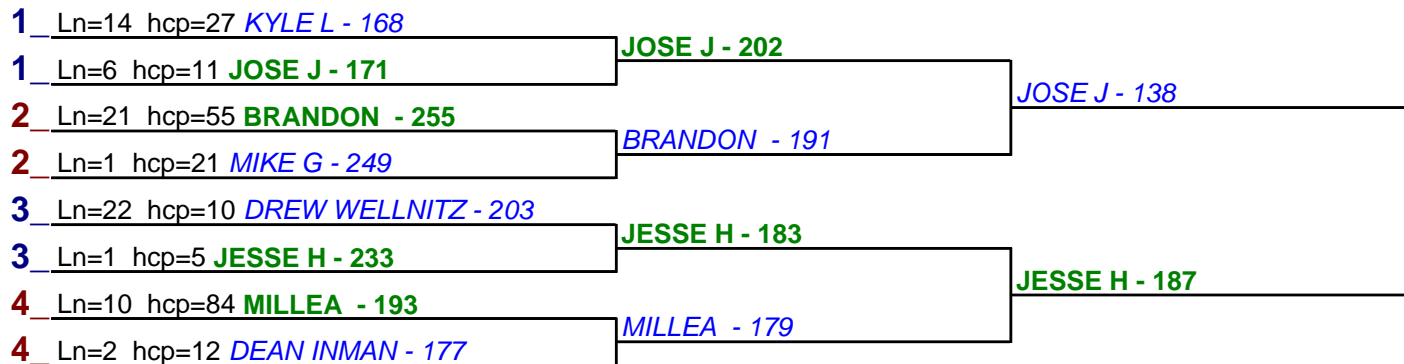

- 1. **KAP CRUZ** \$15
- 2. **MIKE G** \$6

Game 1

Game 2

Game 3

HDCP - Handicap - #7

**** Finished ****

1. **KAP CRUZ \$15**
2. **DEVONTE R \$6**

HDCP - Handicap - #8

**** Finished ****

1. **MIKE G \$15**
2. **ANDREA C \$6**

HDCP - Handicap - #9

**** Finished ****

1. **JESSE H \$15**
2. **JOSE J \$6**

Game 1

Game 2

Game 3