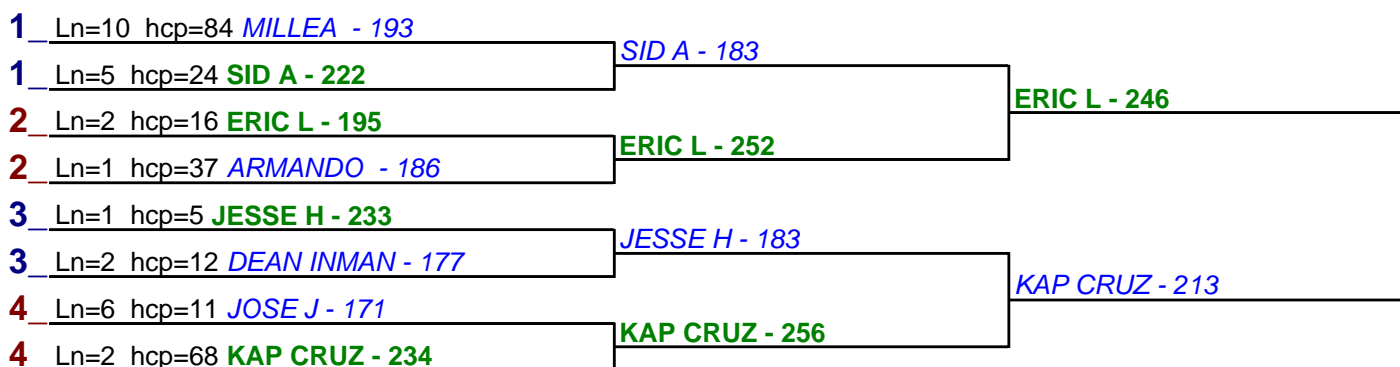

**** Finished ****

- 1. MIKE G \$15
- 2. DEAN INMAN \$6

Game 1

Game 2

Game 3

HDCP - Handicap - #16

**** Finished ****

- 1. **TIM C** \$15
- 2. **BRANDON** \$6

HDCP - Handicap - #17

**** Finished ****

- 1. **MIKE G** \$15
- 2. **DREW WELLNITZ** \$6

HDCP - Handicap - #18

**** Finished ****

- 1. **ERIC L** \$15
- 2. **KAP CRUZ** \$6

Game 1

Game 2

Game 3

HDCP - Handicap - #19

**** Finished ****

HDCP - Handicap - #20

**** Finished ****

HDCP - Handicap - #21

**** Finished ****

Game 1