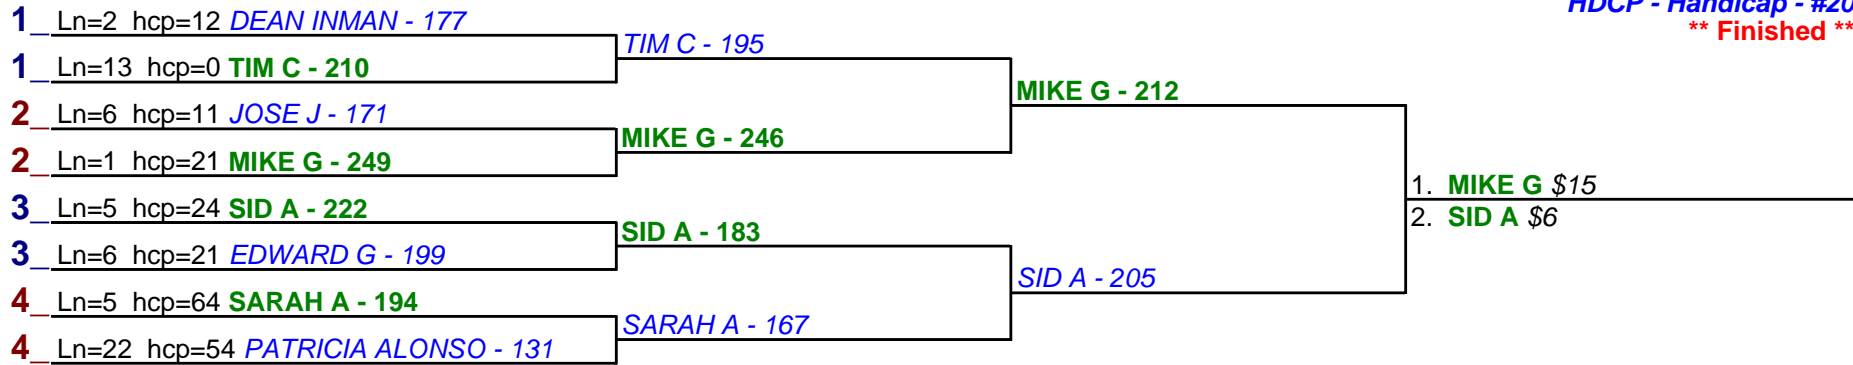

HDCP - Handicap - #17

**** Finished ****

- 1. **MIKE G** \$15
- 2. **DREW WELLNITZ** \$6

HDCP - Handicap - #18

**** Finished ****

- 1. **ERIC L** \$15
- 2. **KAP CRUZ** \$6

Game 1

Game 2

Game 3

HDCP - Handicap - #19

**** Finished ****

HDCP - Handicap - #20

**** Finished ****

HDCP - Handicap - #21

**** Finished ****

Game 1