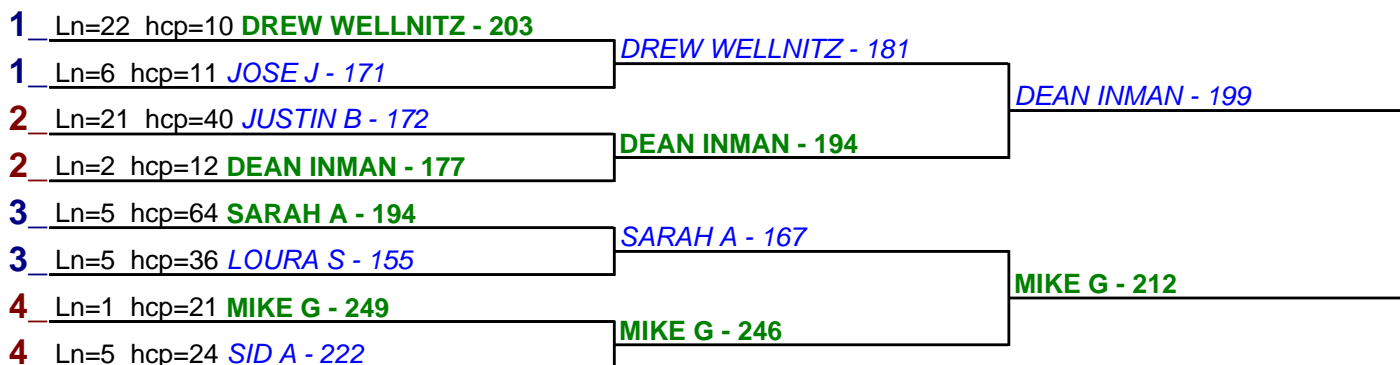

1. MIKE G $15
2. DEAN INMAN $6