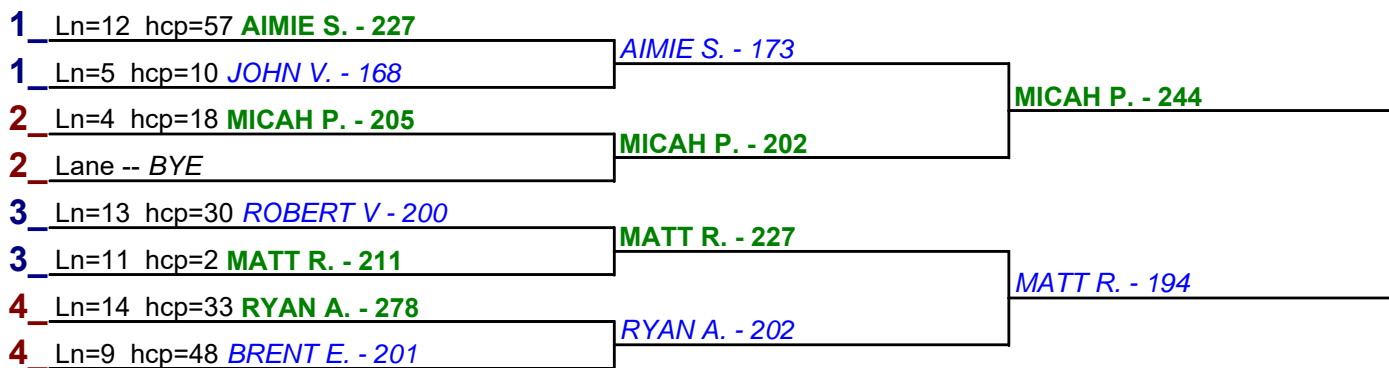

Handicap Brackets - Handicap - #3

** Finished **

1. MICAH P. $12
2. MATT R. $6