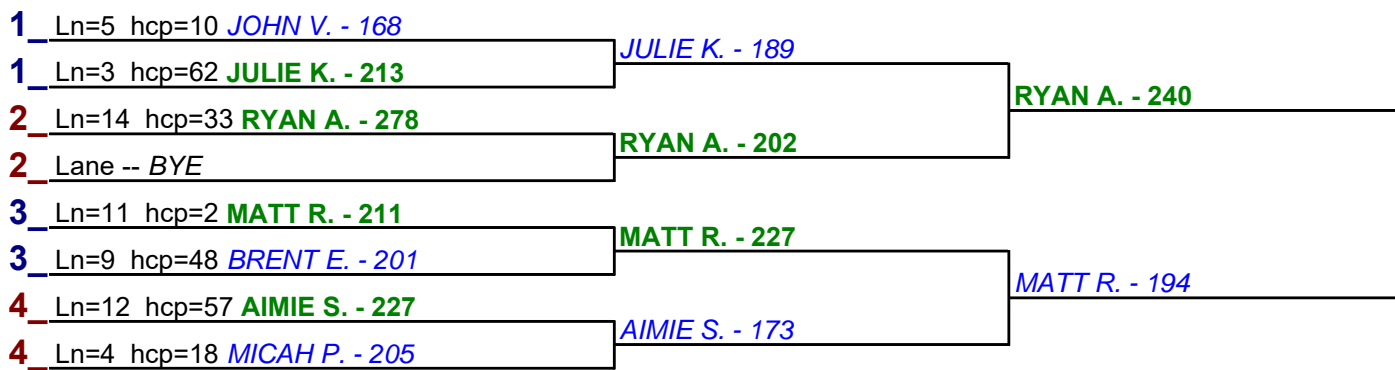

Handicap Brackets - Handicap - #5

** Finished **

1. RYAN A. $12
2. MATT R. $6