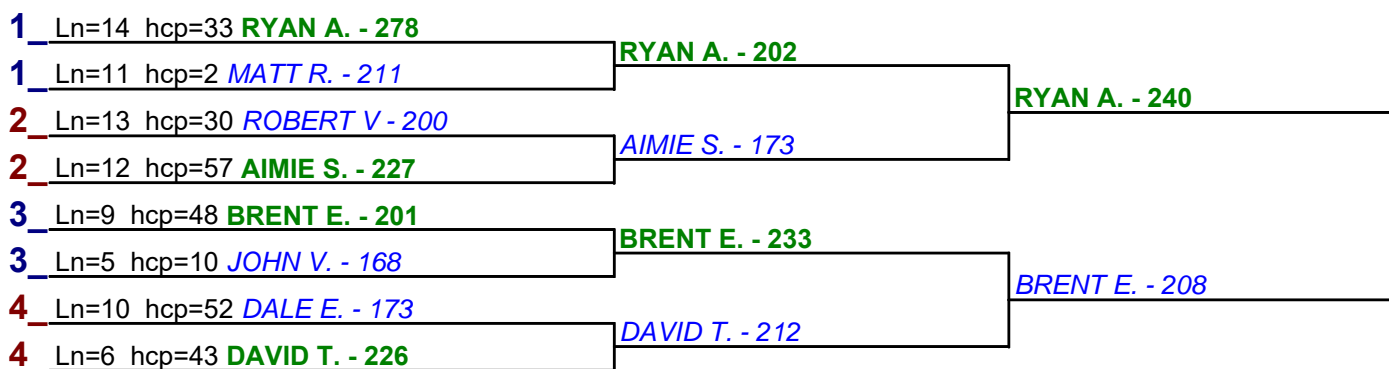

#### Handicap Brackets - Handicap - #1

**\*\* Finished \*\***

- 1. RYAN A. \$15
- 2. MATT R. \$6

#### Handicap Brackets - Handicap - #2

**\*\* Finished \*\***

- 1. RYAN A. \$15
- 2. BRENT E. \$6