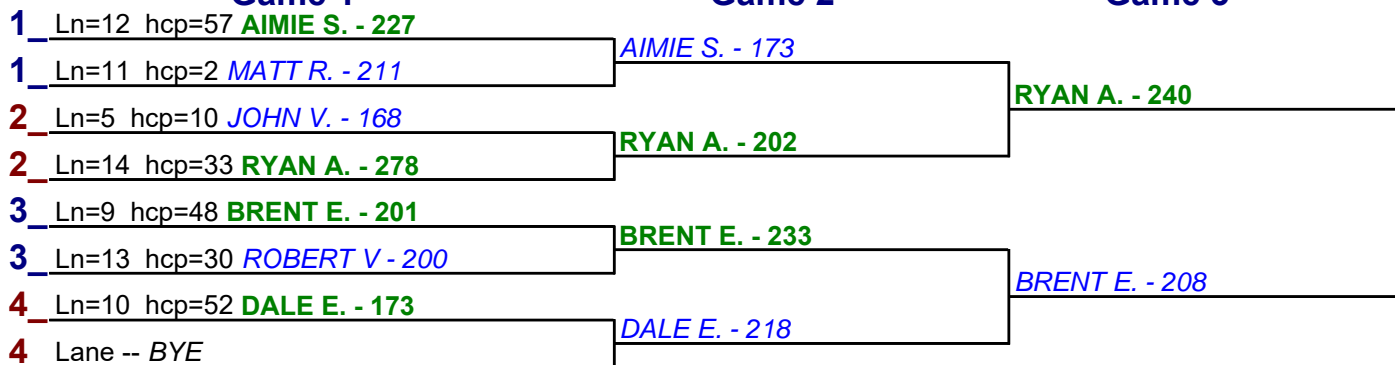

#### Handicap Brackets - Handicap - #2

**\*\* Finished \*\***

- 1. RYAN A. \$15
- 2. BRENT E. \$6

#### Handicap Brackets - Handicap - #3

**\*\* Finished \*\***

- 1. MICAH P. \$12
- 2. MATT R. \$6

**Game 1**

**Game 2**

**Game 3**

**Handicap Brackets - Handicap - #4**

**\*\* Finished \*\***