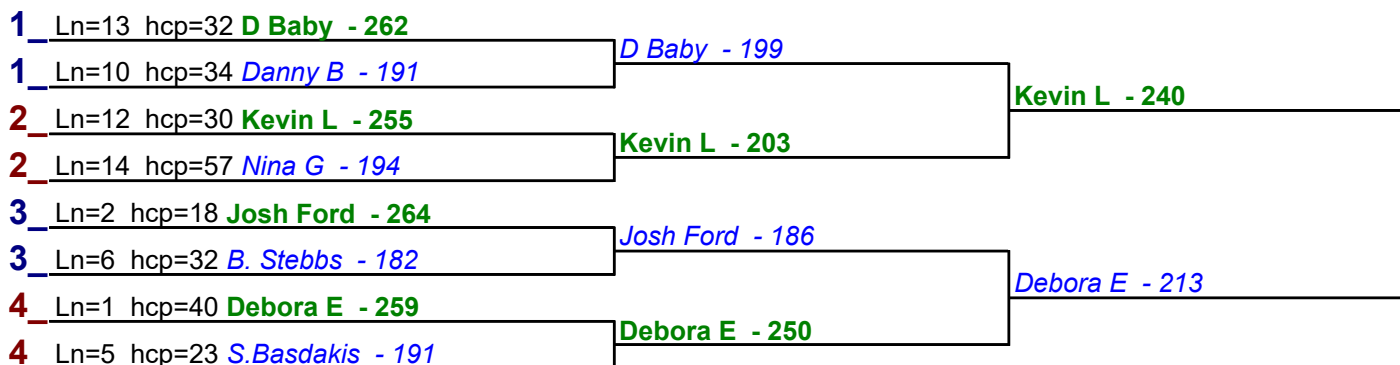

Game 1

Game 2

Game 3

HDCP BRACKETS - Handicap - #22

\*\* Finished \*\*

- 1. Kevin L \$15
- 2. Debora E \$6

HDCP BRACKETS - Handicap - #23

\*\* Finished \*\*