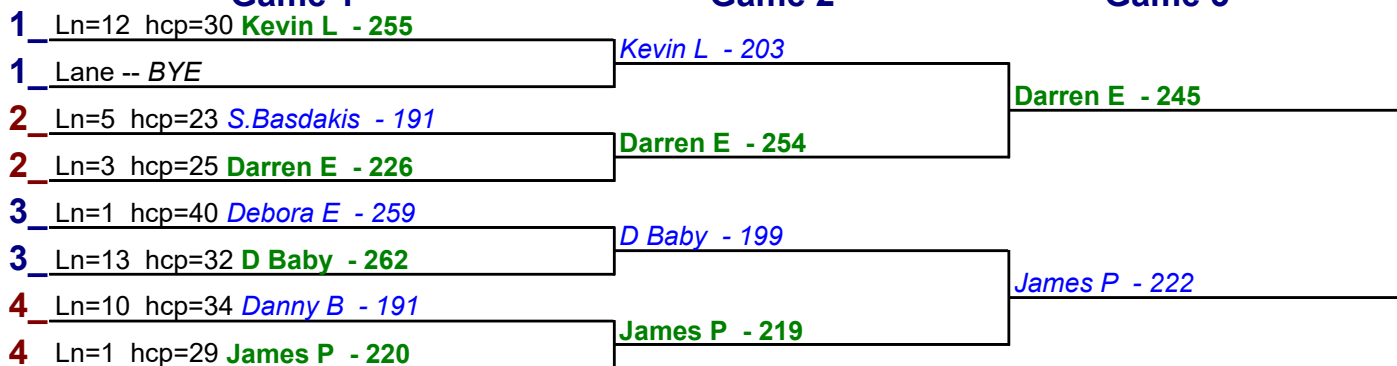

Game 1

Game 2

Game 3

HDCP BRACKETS - Handicap - #4

** Finished **

1. **Darren E** $12
2. **James P** $6