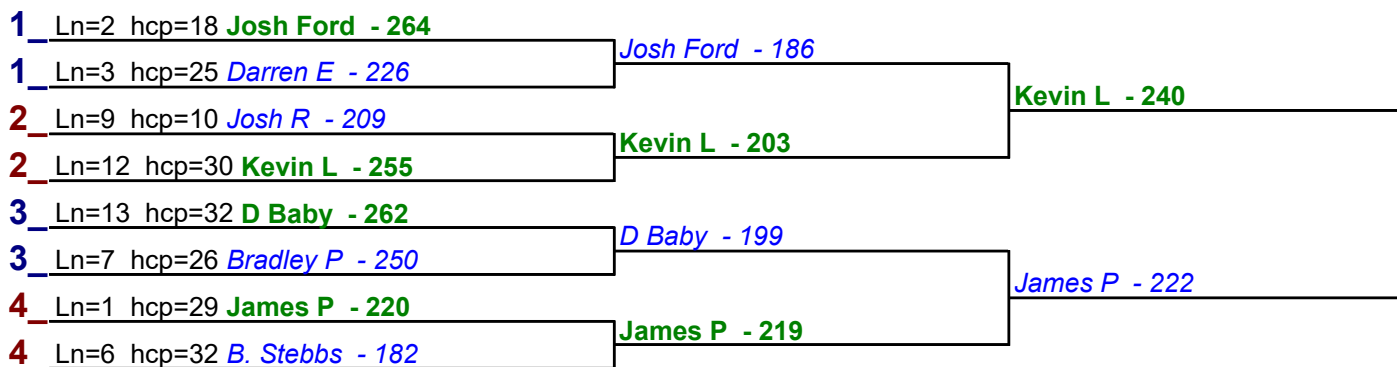

**Game 1**

**Game 2**

**Game 3**

**HDCP BRACKETS - Handicap - #4**

**\*\* Finished \*\***

- 1. **Darren E** \$12
- 2. **James P** \$6

**HDCP BRACKETS - Handicap - #5**

**\*\* Finished \*\***