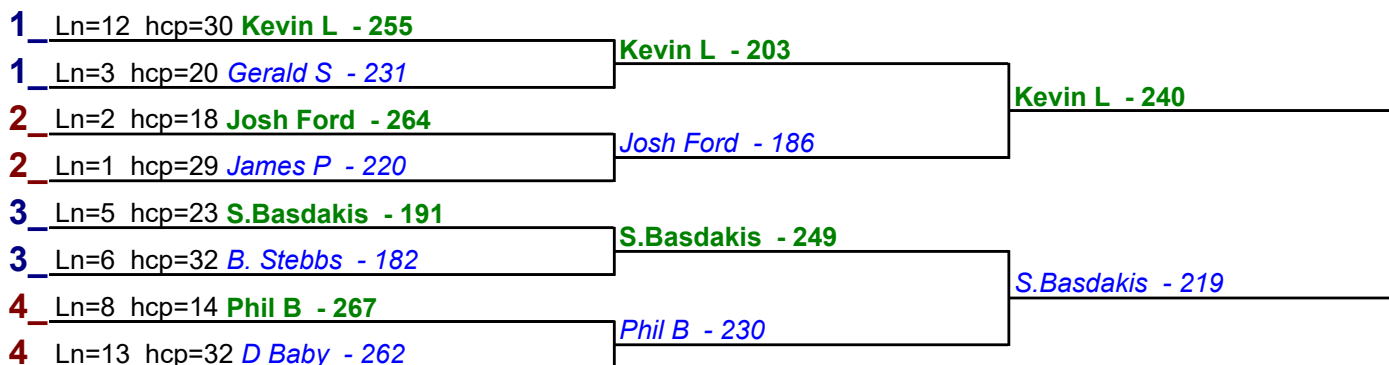

- 1. **Darren E** \$15
- 2. **Ken K** \$6

**HDCP BRACKETS - Handicap - #20**

**\*\* Finished \*\***

- 1. **Darren E** \$15
- 2. **Kevin L** \$6

**HDCP BRACKETS - Handicap - #21**

**\*\* Finished \*\***

- 1. **Kevin L** \$15
- 2. **S.Basdakis** \$6