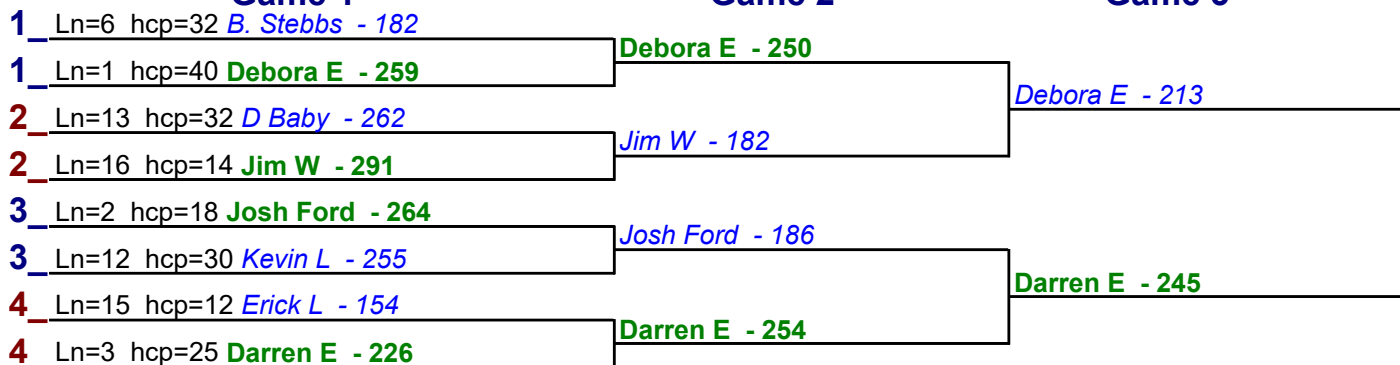

- 
- 1.
- Darren E**
- \$15
- 
- 2.
- Josh Ford**
- \$6

**Game 1**

**Game 2**

**Game 3**

**HDCP BRACKETS - Handicap - #13**

**\*\* Finished \*\***

- 1. **Darren E** \$15
- 2. **Debora E** \$6

**HDCP BRACKETS - Handicap - #14**

**\*\* Finished \*\***

- 1. **Kevin L** \$15
- 2. **Troy M** \$6

**HDCP BRACKETS - Handicap - #15**

**\*\* Finished \*\***

- 1. **D Baby** \$15
- 2. **James P** \$6

**Game 1**

**Game 2**

**Game 3**