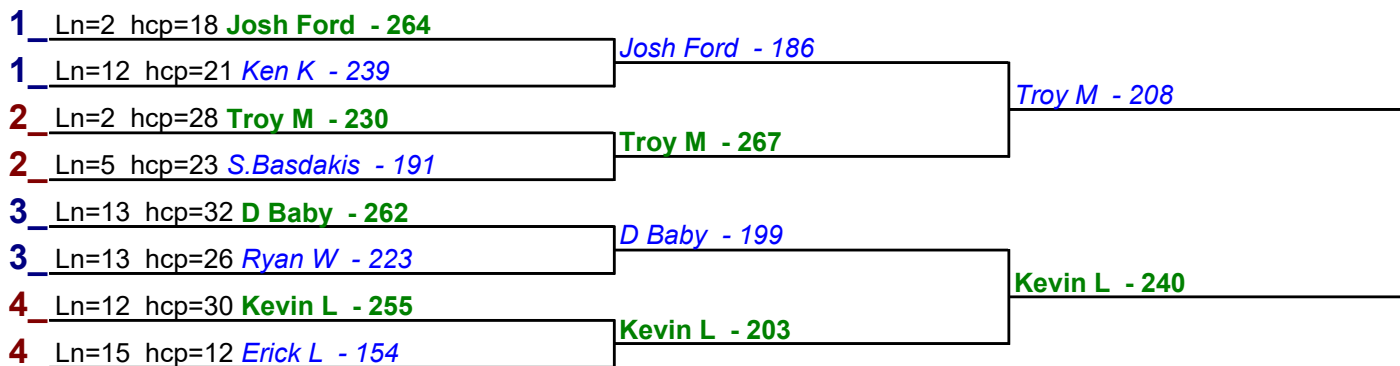

HDCP BRACKETS - Handicap - #14

** Finished **

1. **Kevin L** $15
2. **Troy M** $6