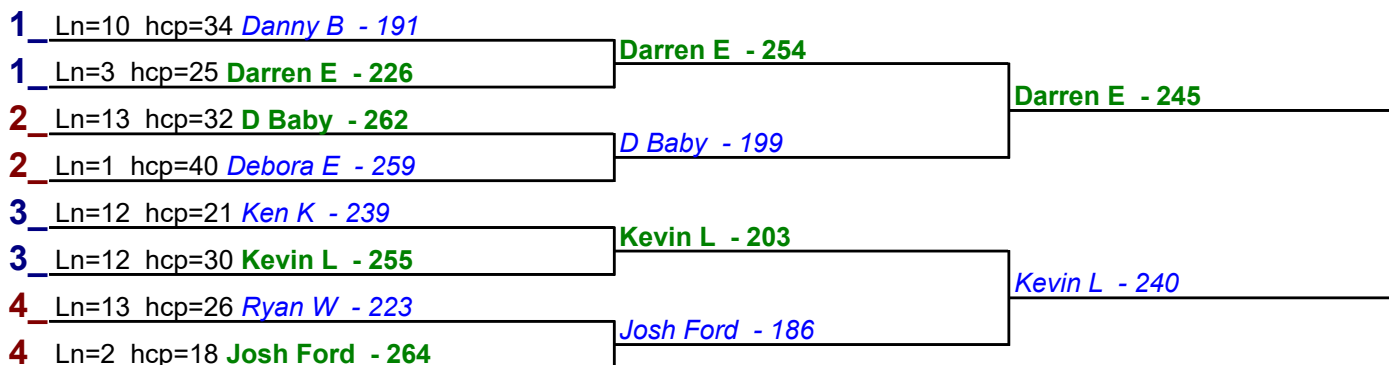

HDCP BRACKETS - Handicap - #20

** Finished **

1. **Darren E** $15
2. **Kevin L** $6