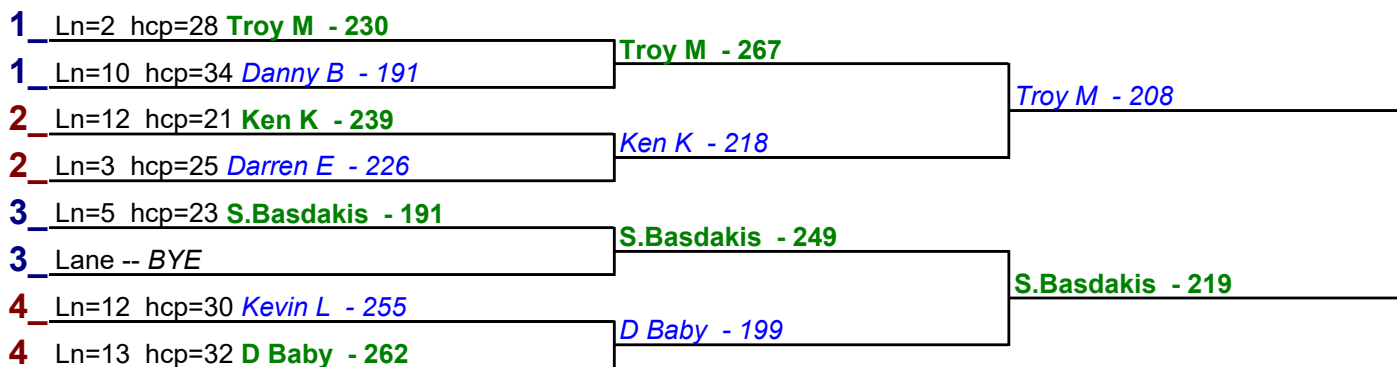

HDCP BRACKETS - Handicap - #6

** Finished **

1. **S.Basdakis** $12
2. **Troy M** $6