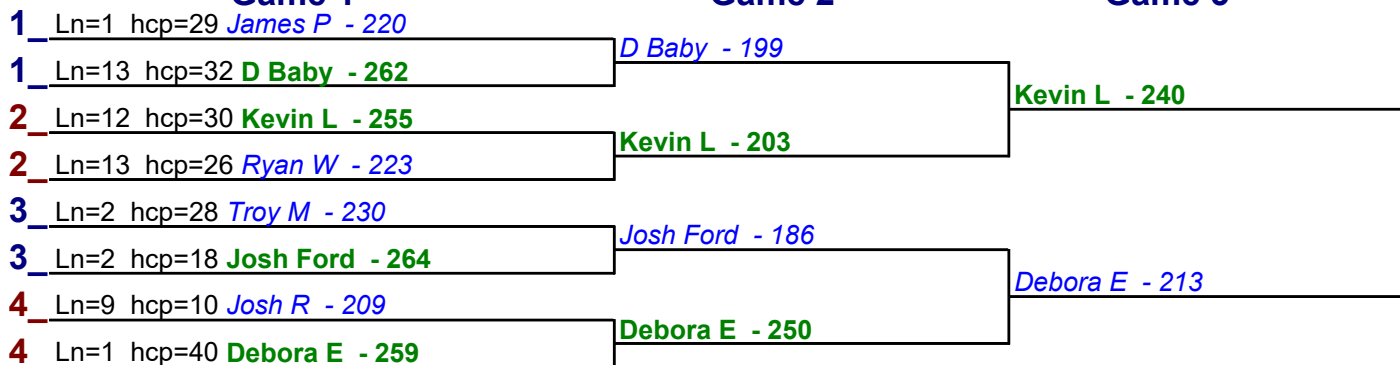

- 1. **Darren E** \$15
- 2. **Ken K** \$6

**HDCP BRACKETS - Handicap - #20**

**\*\* Finished \*\***

- 1. **Darren E** \$15
- 2. **Kevin L** \$6

**HDCP BRACKETS - Handicap - #21**

**\*\* Finished \*\***

- 1. **Kevin L** \$15
- 2. **S.Basdakis** \$6

Game 1

Game 2

Game 3

HDCP BRACKETS - Handicap - #22

\*\* Finished \*\*

- 1. Kevin L \$15
- 2. Debora E \$6

HDCP BRACKETS - Handicap - #23

\*\* Finished \*\*