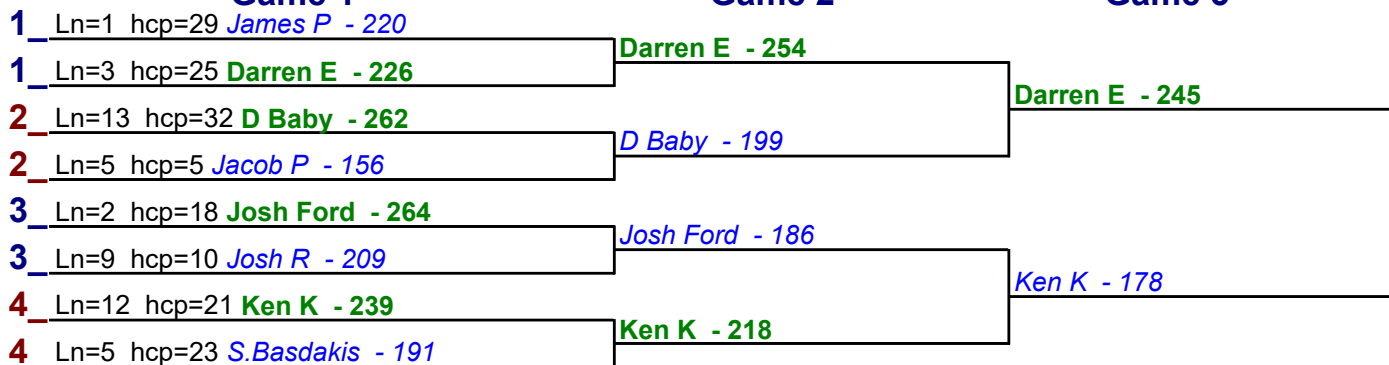

**HDCP BRACKETS - Handicap - #18**

**\*\* Finished \*\***

- 1. **Kevin L** \$15
- 2. **Debora E** \$6

**Game 1**

**Game 2**

**Game 3**

**HDCP BRACKETS - Handicap - #19**

**\*\* Finished \*\***