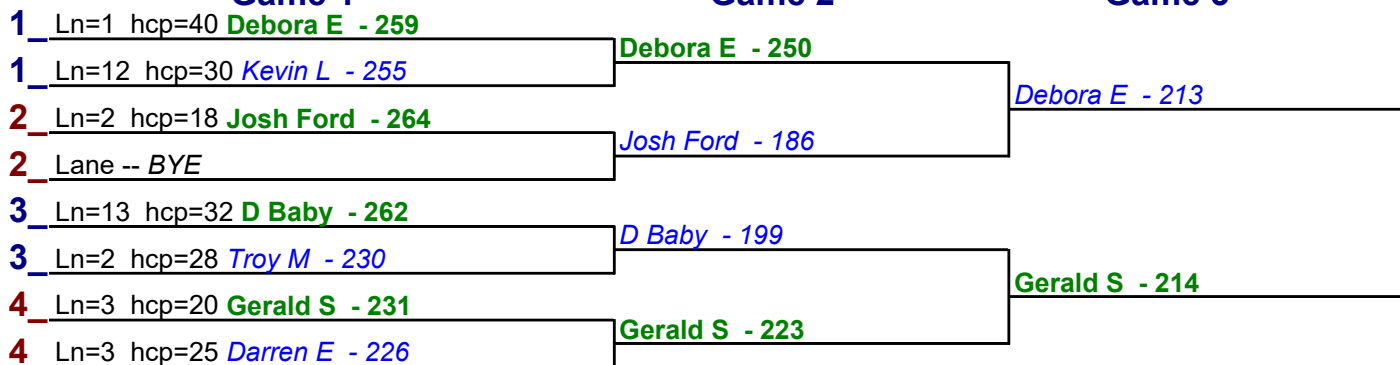

Game 1

Game 2

Game 3

HDCP BRACKETS - Handicap - #16

** Finished **

1. **Gerald S** $12
2. **Debora E** $6