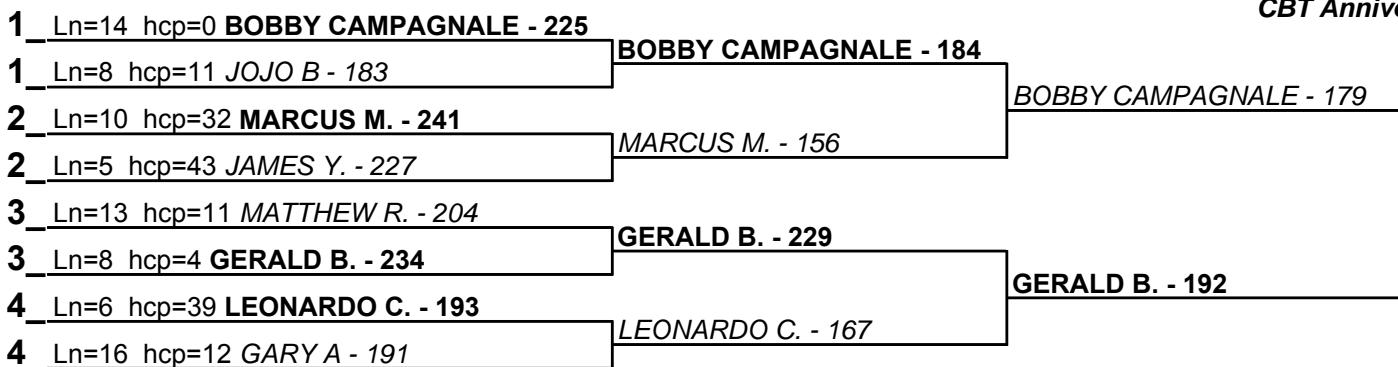

CBT Anniverary Cup Brackets - Handicap - #13

**** Finished ****

- 1. ISAN G. \$25
- 2. GERALD B. \$10

CBT Anniverary Cup Brackets - Handicap - #14

**** Finished ****

- 1. GERALD B. \$25
- 2. BOBBY CAMPAGNALE \$10