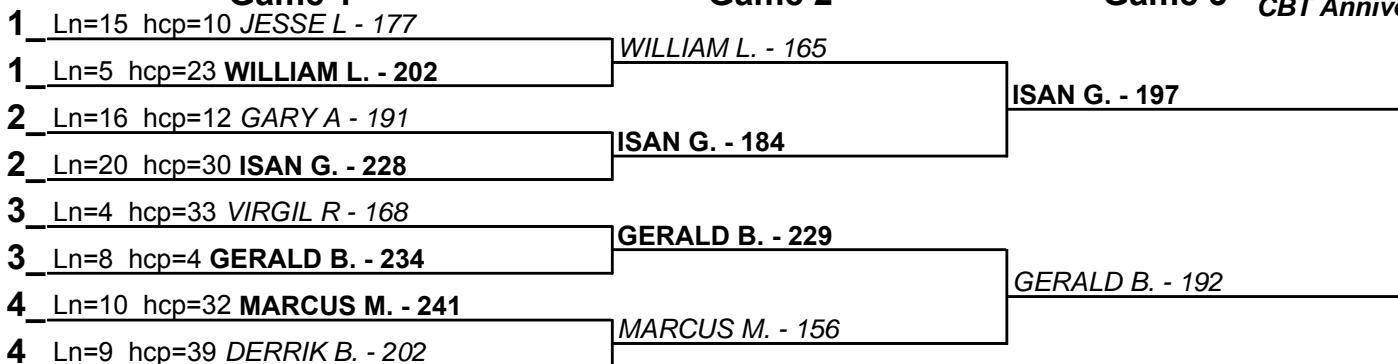

Game 1

Game 2

Game 3

CBT Anniverary Cup Brackets - Handicap - #13

** Finished **

1. ISAN G. $25
2. GERALD B. $10