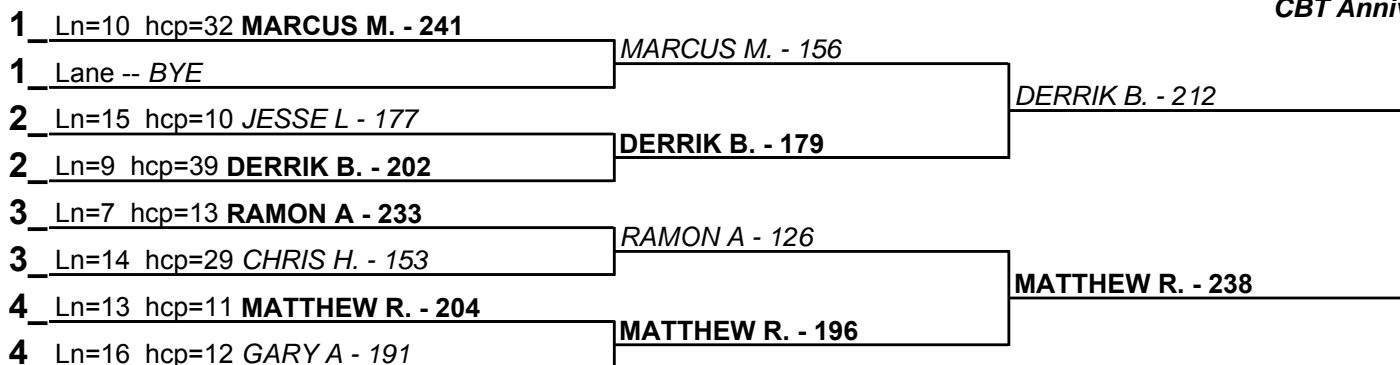

- 1. **GARY A \$25**
- 2. **GERALD B. \$10**

CBT Anniverary Cup Brackets - Handicap - #8

**** Finished ****

- 1. **JAMES Y. \$25**
- 2. **GERALD B. \$10**

CBT Anniverary Cup Brackets - Handicap - #9

**** Finished ****