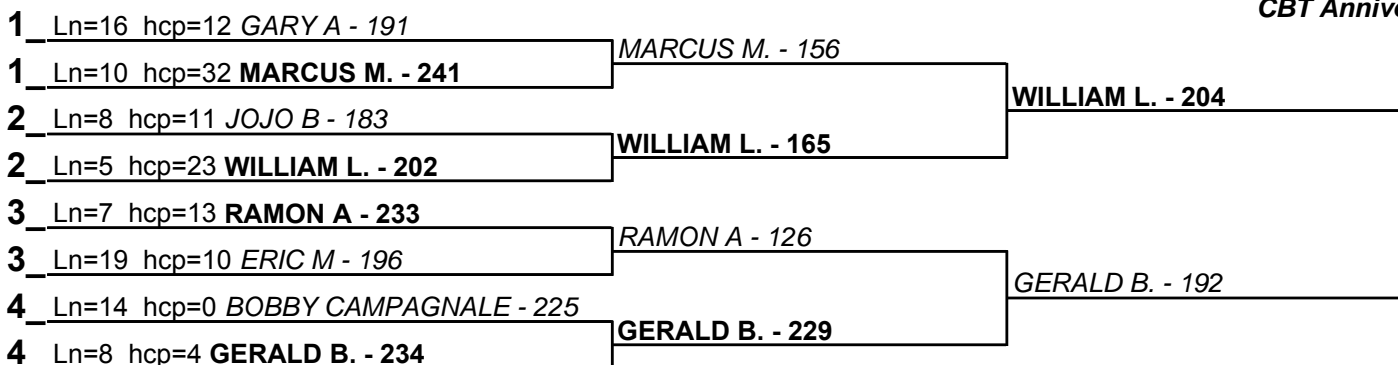

CBT Anniverary Cup Brackets - Handicap - #15

** Finished **

1. WILLIAM L. $25
2. GERALD B. $10