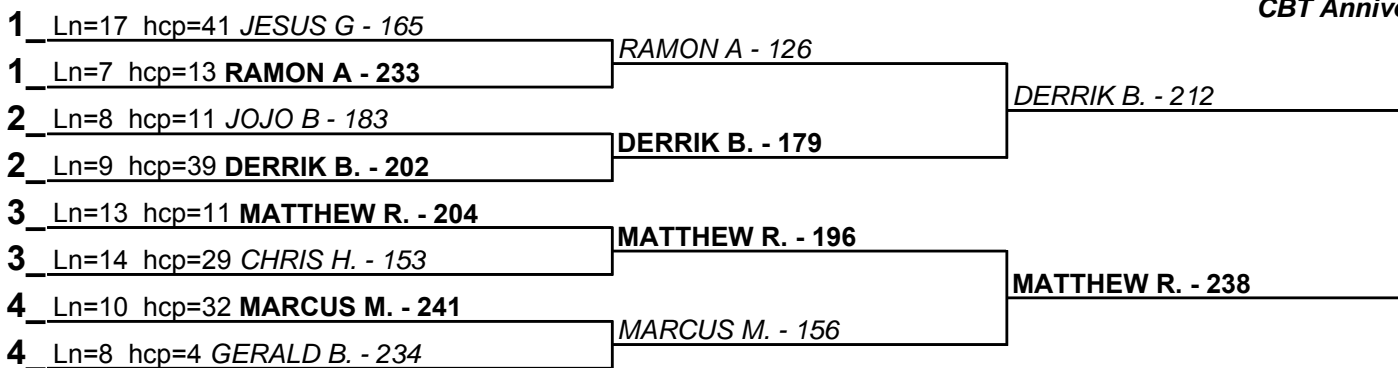

CBT Anniverary Cup Brackets - Handicap - #11

** Finished **

1. MATTHEW R. $25
2. DERRIK B. $10