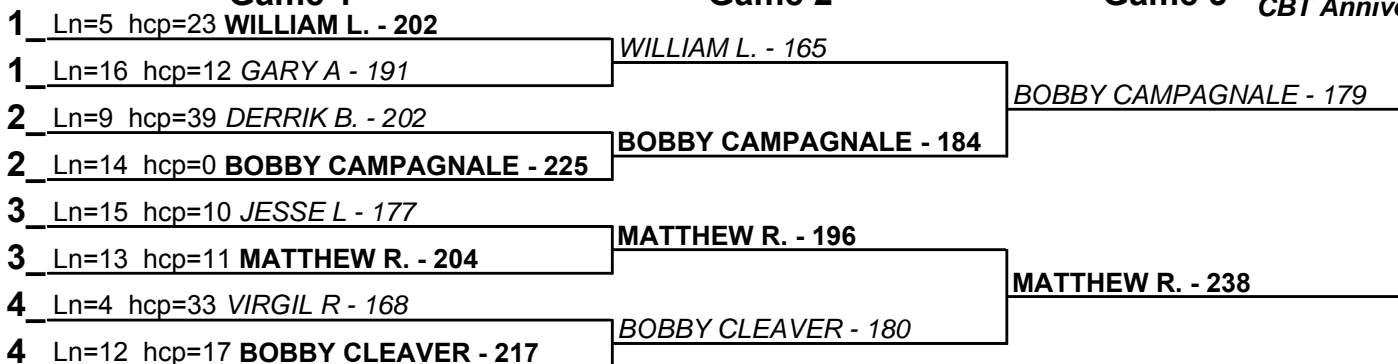

- 1. **MATTHEW R. \$20**
- 2. **DERRIK B. \$10**

Game 1

Game 2

Game 3

CBT Anniverary Cup Brackets - Handicap - #10

**** Finished ****

- 1. MATTHEW R. \$25
- 2. BOBBY CAMPAGNALE \$10

CBT Anniverary Cup Brackets - Handicap - #11