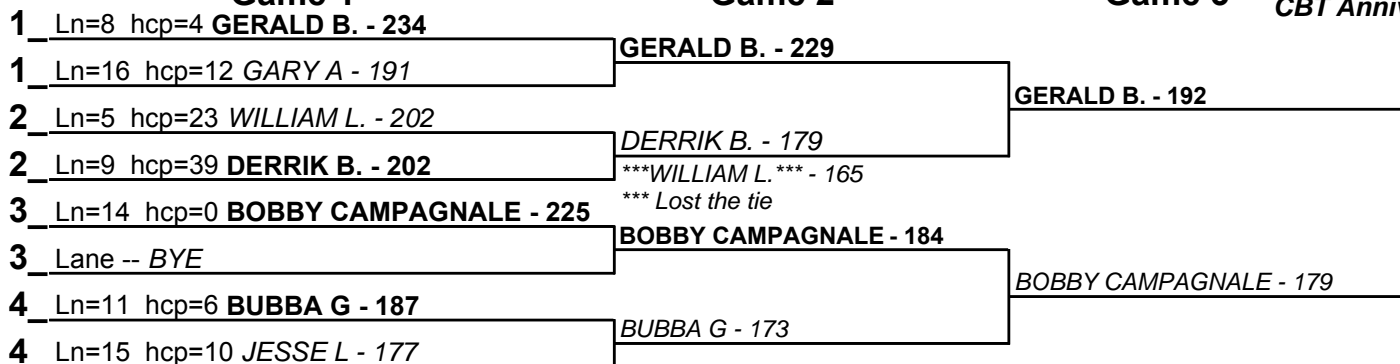

Game 1

Game 2

Game 3

CBT Anniverary Cup Brackets - Handicap - #4

** Finished **

1. GERALD B. $20
2. BOBBY CAMPAGNALE $10