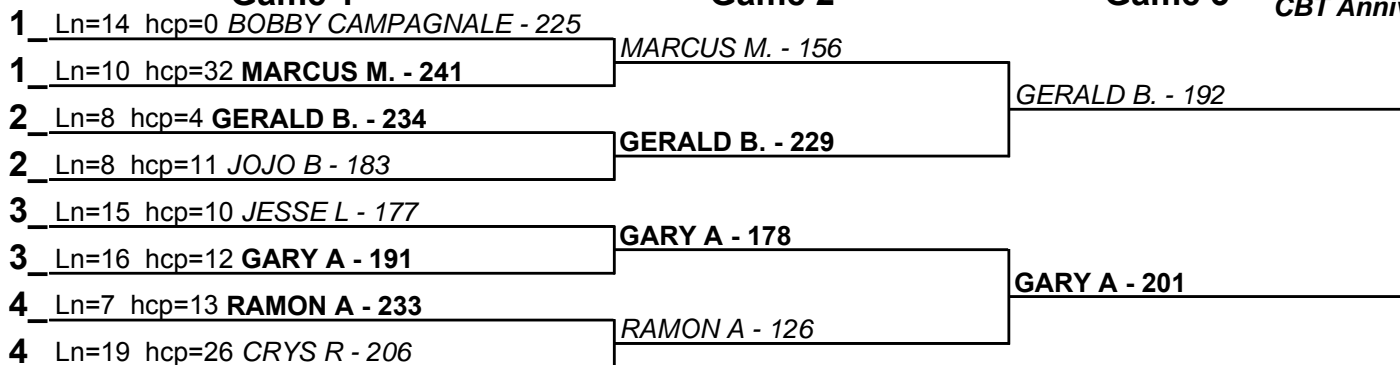

CBT Anniverary Cup Brackets - Handicap - #6

**** Finished ****

- 1. JAMES Y. \$25
- 2. GERALD B. \$10

Game 1

Game 2

Game 3

CBT Anniverary Cup Brackets - Handicap - #7

**** Finished ****