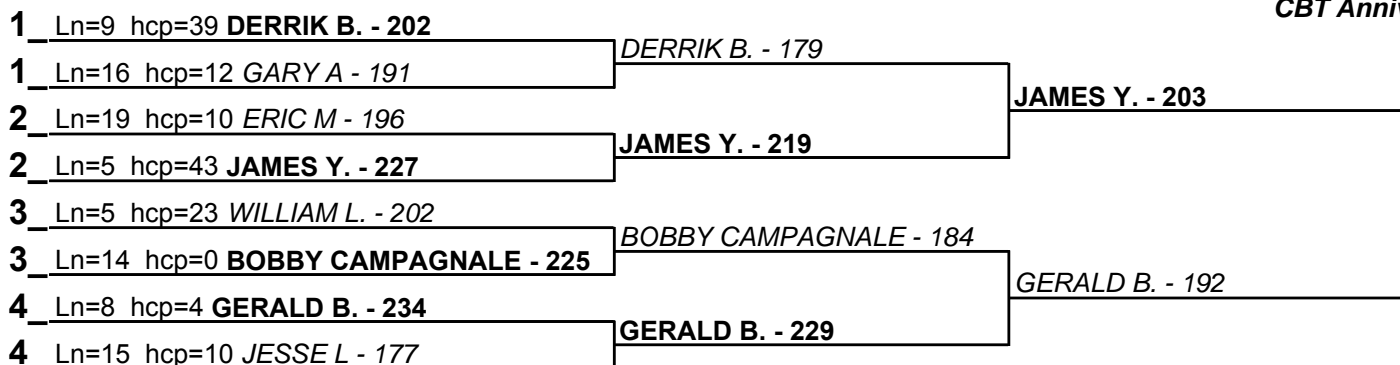

CBT Anniverary Cup Brackets - Handicap - #6

** Finished **

1. JAMES Y. $25
2. GERALD B. $10