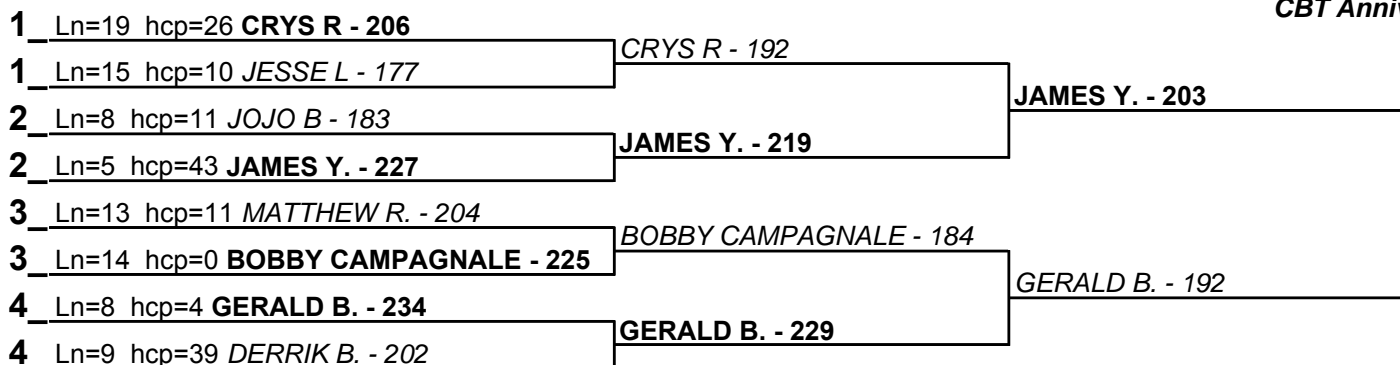

CBT Anniverary Cup Brackets - Handicap - #8

** Finished **

1. **JAMES Y. $25**
2. **GERALD B. $10**