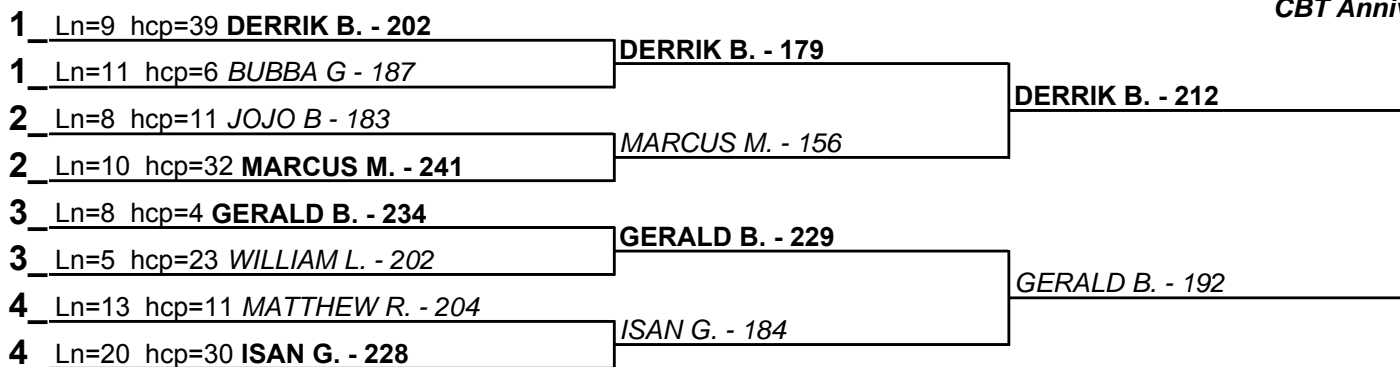

Game 3

CBT Anniverary Cup Brackets - Handicap - #4

**** Finished ****

- 1. GERALD B. \$20
- 2. BOBBY CAMPAGNALE \$10

CBT Anniverary Cup Brackets - Handicap - #5

**** Finished ****

- 1. DERRIK B. \$25
- 2. GERALD B. \$10