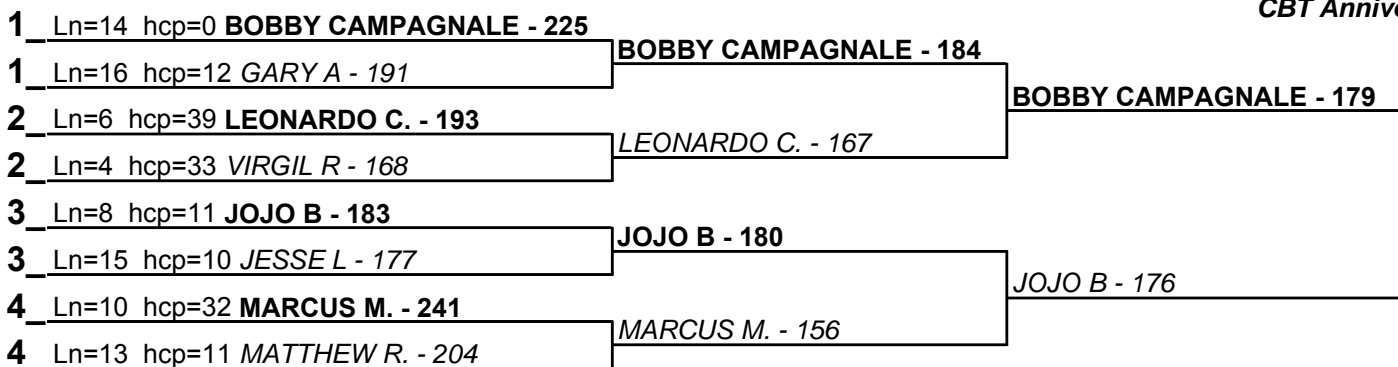

CBT Anniverary Cup Brackets - Handicap - #12

** Finished **

1. BOBBY CAMPAGNALE $25
2. JOJO B $10