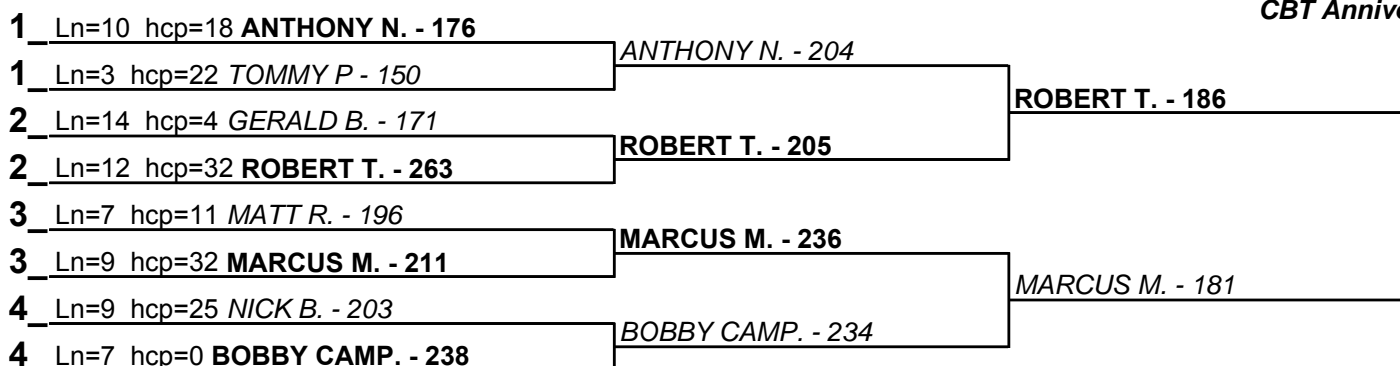

CBT Anniverary Cup Brackets - Handicap - #15

** Finished **

1. ROBERT T. $25
2. MARCUS M. $10