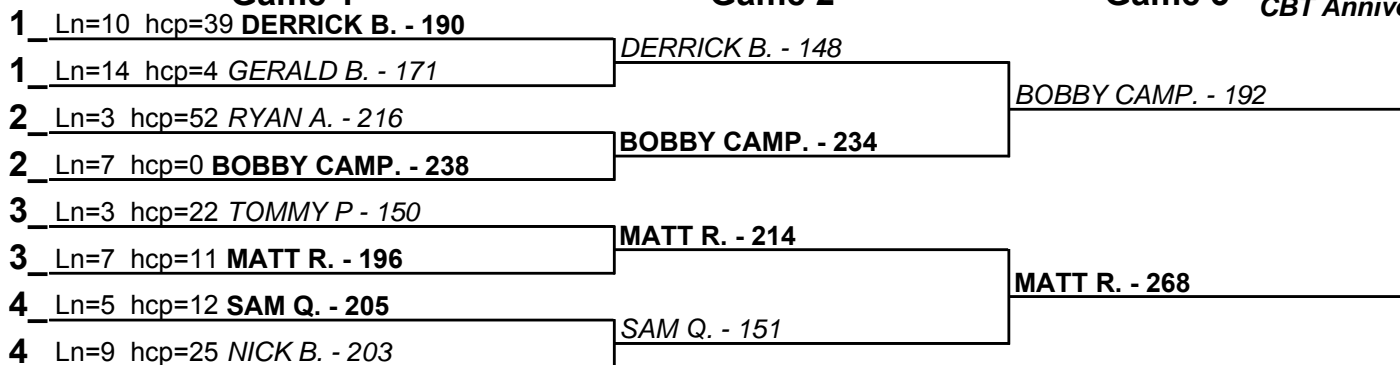

Game 1

Game 2

Game 3

CBT Anniverary Cup Brackets - Handicap - #13

** Finished **

1. MATT R. $25
2. BOBBY CAMP. $10