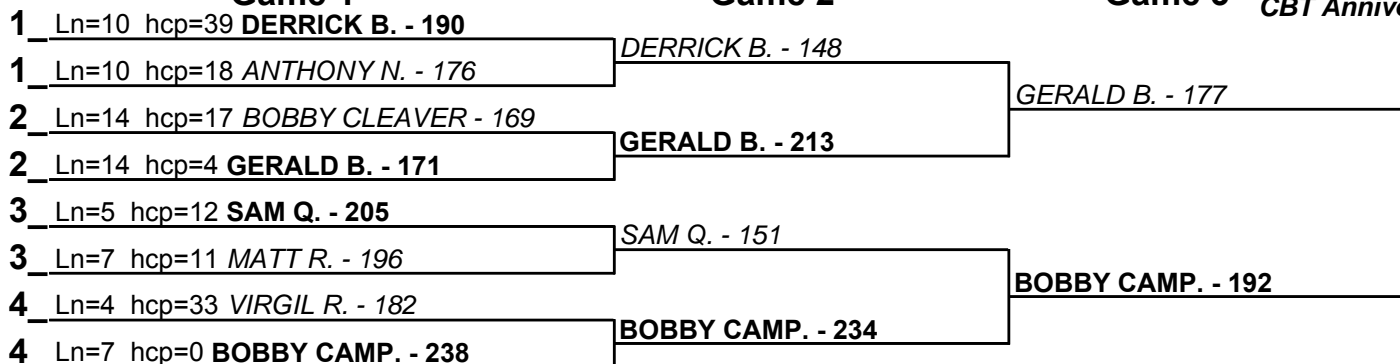

**\*\* Finished \*\***

- 1. **CHRIS R. \$25**
- 2. **BOBBY CAMP. \$10**

**Game 1**

**Game 2**

**Game 3**

**CBT Anniverary Cup Brackets - Handicap - #10**

**\*\* Finished \*\***

- 1. **BOBBY CAMP. \$25**
- 2. **GERALD B. \$10**