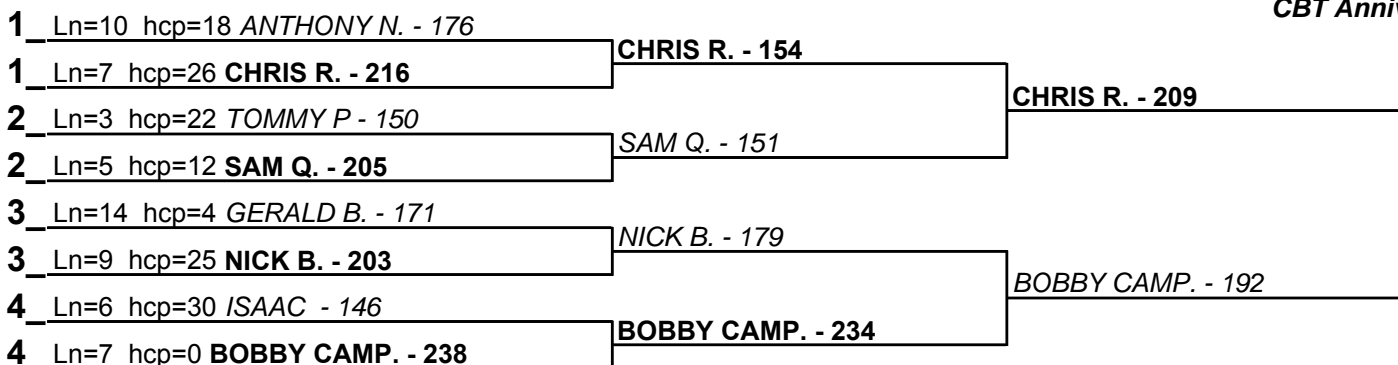

CBT Anniverary Cup Brackets - Handicap - #9

** Finished **

1. **CHRIS R. $25**
2. **BOBBY CAMP. $10**