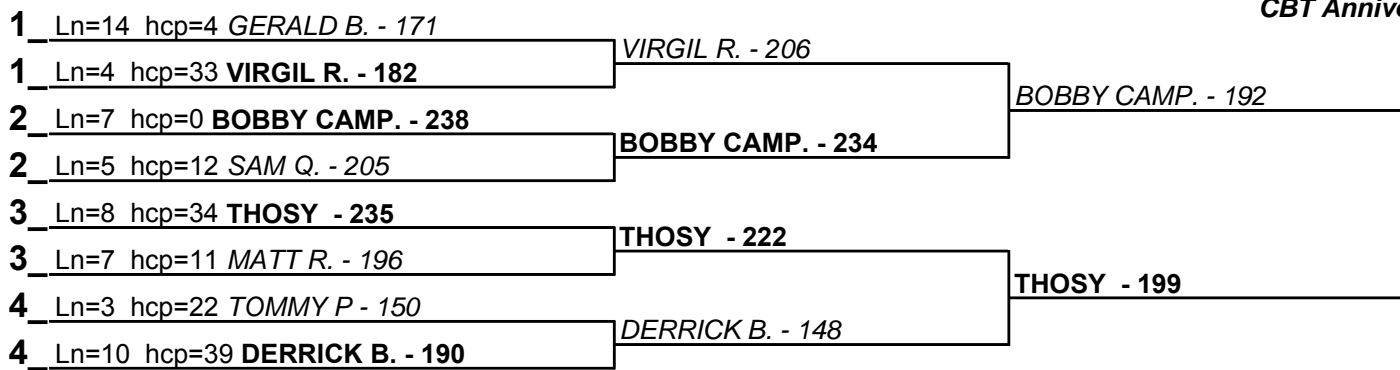

CBT Anniverary Cup Brackets - Handicap - #11

** Finished **

1. **THOSY $25**
2. **BOBBY CAMP. $10**