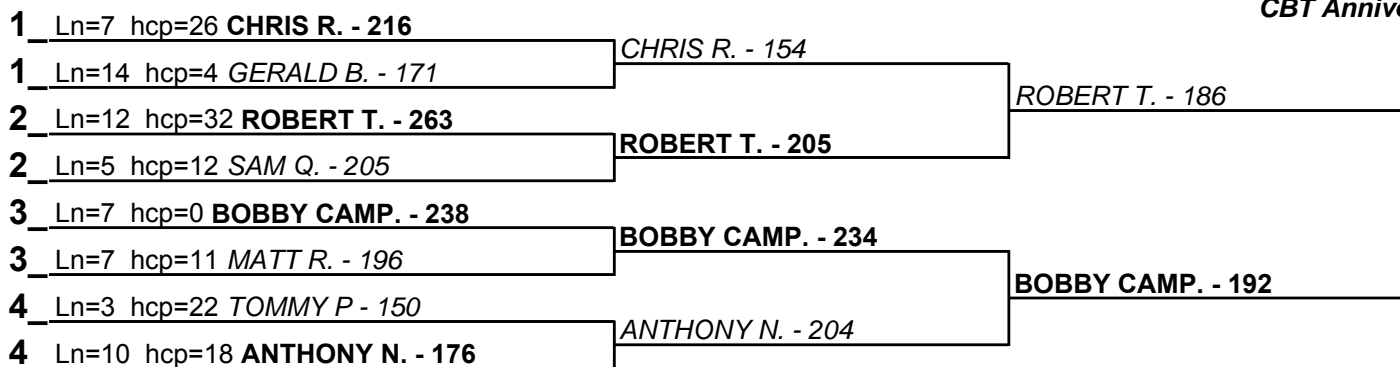

**CBT Anniverary Cup Brackets - Handicap - #11**

**\*\* Finished \*\***

- 1. **THOSY \$25**
- 2. **BOBBY CAMP. \$10**

**CBT Anniverary Cup Brackets - Handicap - #12**

**\*\* Finished \*\***

- 1. **BOBBY CAMP. \$25**
- 2. **ROBERT T. \$10**