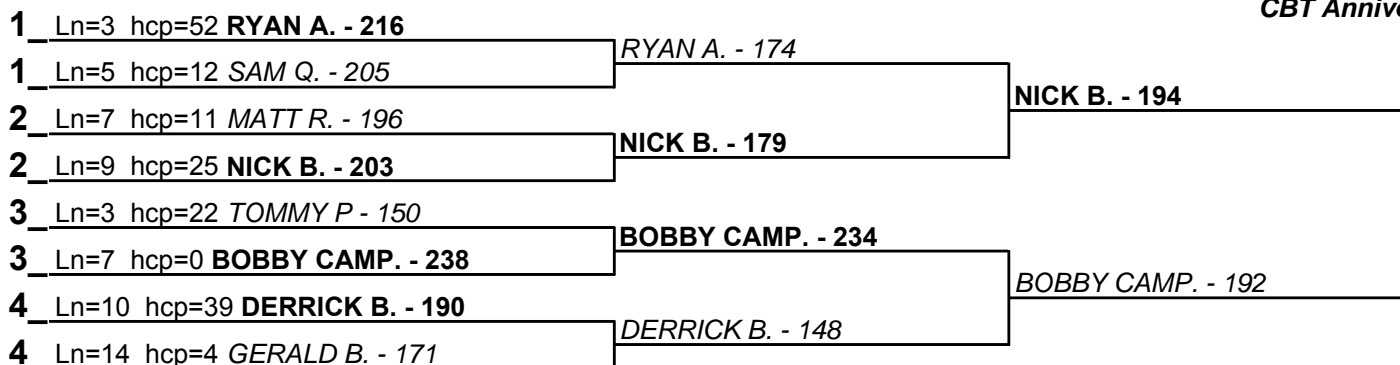

**Game 1**

**Game 2**

**Game 3**

**CBT Anniverary Cup Brackets - Handicap - #13**

**\*\* Finished \*\***

- 1. MATT R. \$25
- 2. BOBBY CAMP. \$10

**CBT Anniverary Cup Brackets - Handicap - #14**

**\*\* Finished \*\***