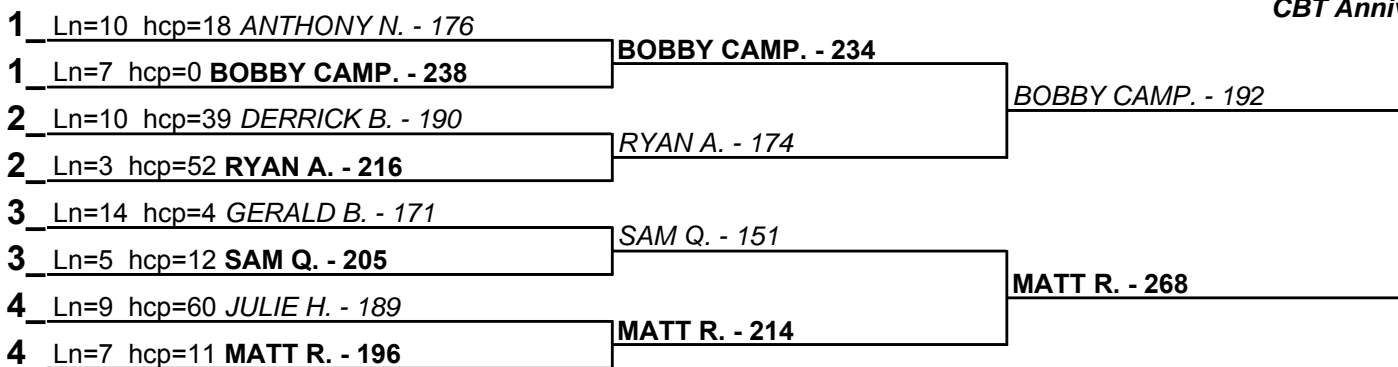

CBT Anniverary Cup Brackets - Handicap - #8

** Finished **

1. **MATT R. $25**
2. **BOBBY CAMP. $10**