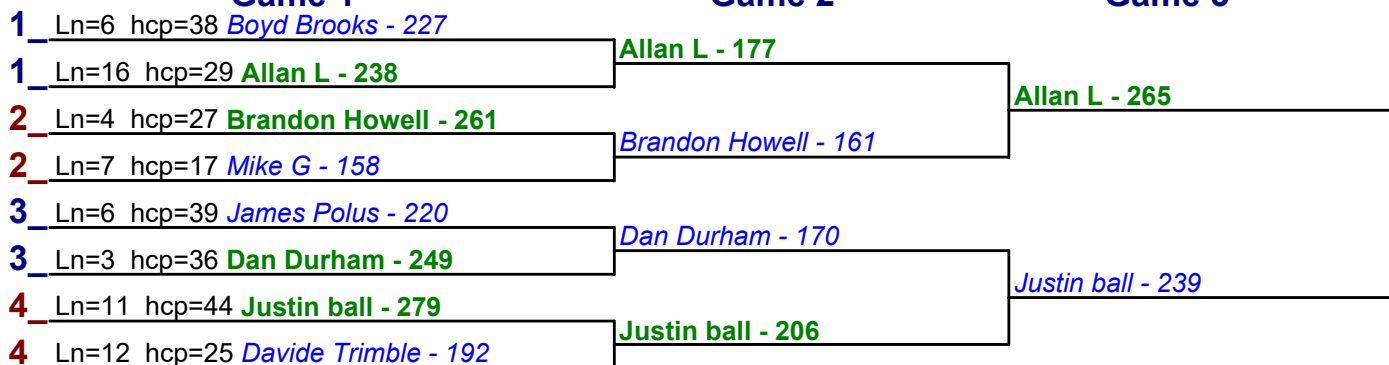

Saturday 10:00 am

Surf Bowl

Game 1

Game 2

Game 3

HANDICAP - Handicap - #1

** Finished **

1. **Allan L** $15
2. **Justin ball** $6

HANDICAP - Handicap - #2

** Finished **