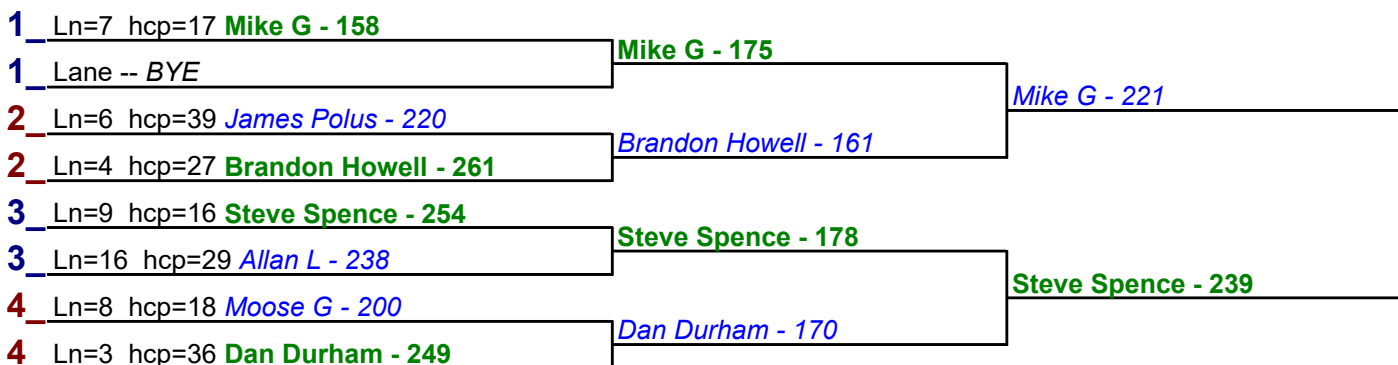

1. Steve Spence $12
2. Mike G $6

HANDICAP - Handicap - #6

** Finished **