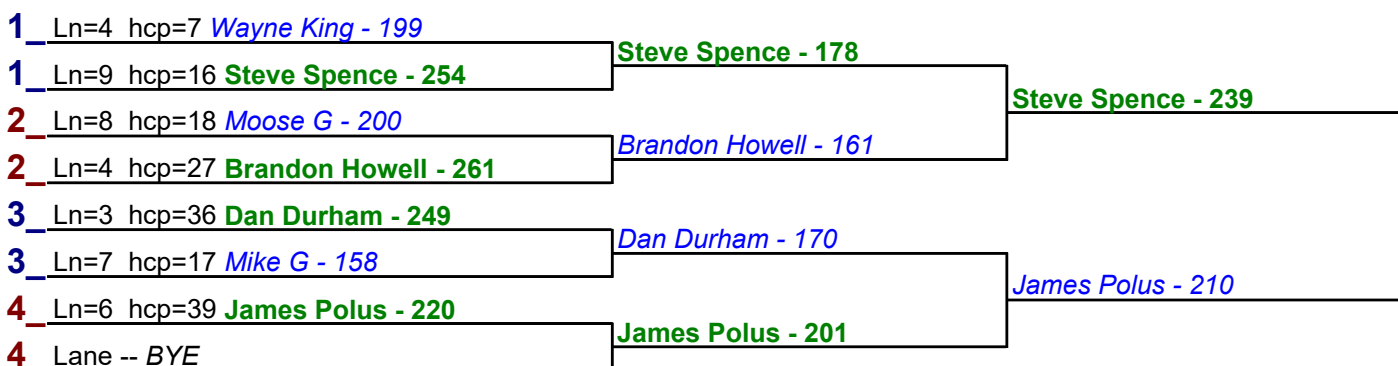

**HANDICAP - Handicap - #5**

**\*\* Finished \*\***

- 1. Steve Spence \$12
- 2. Mike G \$6

**HANDICAP - Handicap - #6**

**\*\* Finished \*\***

- 1. Steve Spence \$12
- 2. James Polus \$6

Game 1

Game 2