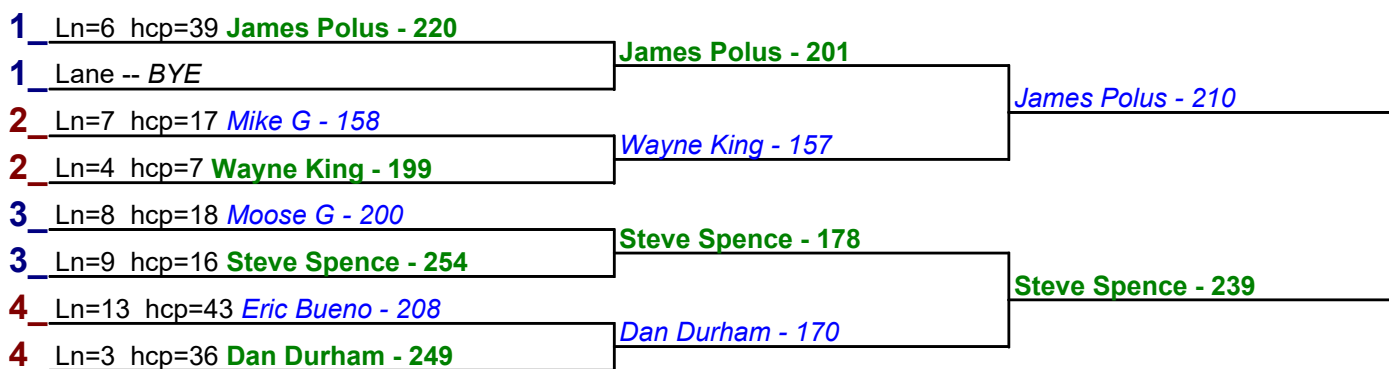

### Game 2

### Game 3

HANDICAP - Handicap - #1

**\*\* Finished \*\***

- 1. **Allan L** \$15
- 2. **Justin ball** \$6

HANDICAP - Handicap - #2

**\*\* Finished \*\***

- 1. **Steve Spence** \$12
- 2. **James Polus** \$6

HANDICAP - Handicap - #3