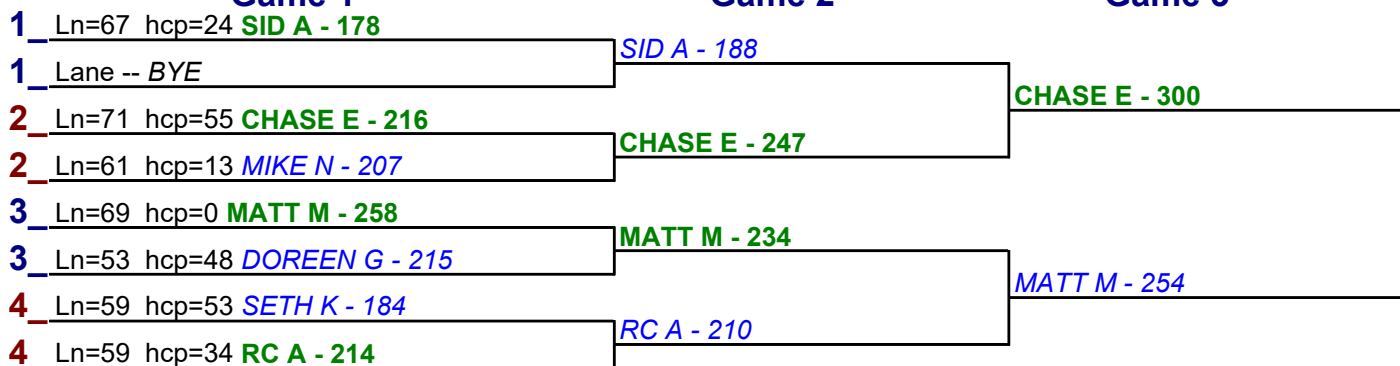

HDCP BRACKETS - Handicap - #2

**** Finished ****

- 1. MATT M \$12
- 2. RC A \$6

HDCP BRACKETS - Handicap - #3

**** Finished ****

- 1. MATT M \$12
- 2. JIM E \$6

Game 1

Game 2

Game 3

HDCP BRACKETS - Handicap - #4

**** Finished ****

- 1. **CHASE E** \$12
- 2. **MATT M** \$6

HDCP BRACKETS - Handicap - #5

**** Finished ****

- 1. **MATT M** \$12
- 2. **MIKE N** \$6

HDCP BRACKETS - Handicap - #6