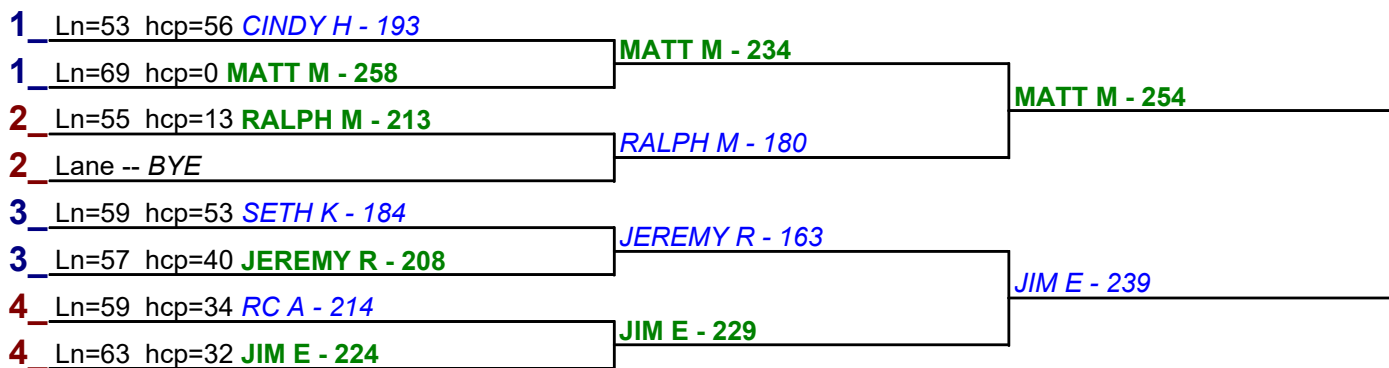

HDCP BRACKETS - Handicap - #2

**** Finished ****

- 1. MATT M \$12
- 2. RC A \$6

HDCP BRACKETS - Handicap - #3

**** Finished ****

- 1. MATT M \$12
- 2. JIM E \$6

Game 1

Game 2

Game 3

HDCP BRACKETS - Handicap - #4

**** Finished ****

- 1. **CHASE E** \$12
- 2. **MATT M** \$6

HDCP BRACKETS - Handicap - #5

**** Finished ****

- 1. **MATT M** \$12
- 2. **MIKE N** \$6

HDCP BRACKETS - Handicap - #6