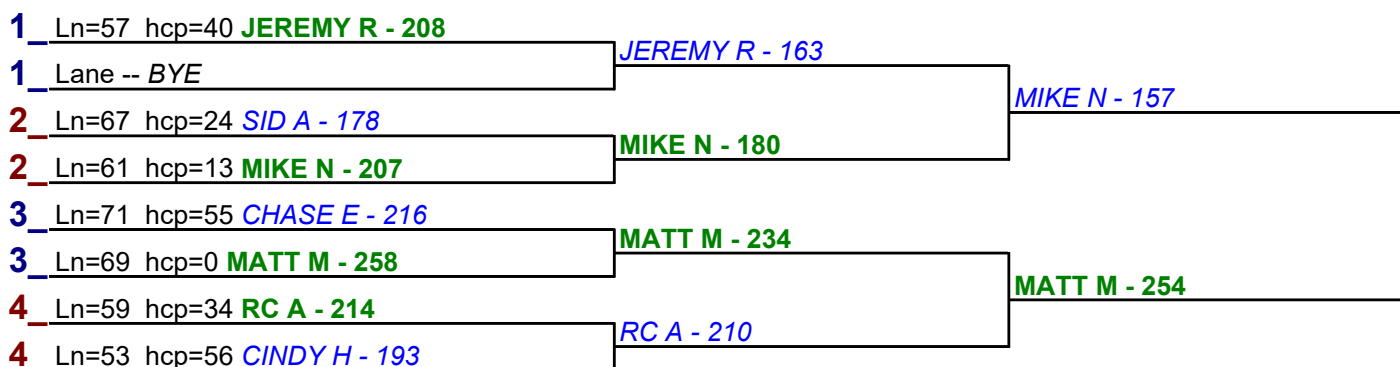

Game 3

HDCP BRACKETS - Handicap - #4

**** Finished ****

- 1. **CHASE E** \$12
- 2. **MATT M** \$6

HDCP BRACKETS - Handicap - #5

**** Finished ****

- 1. **MATT M** \$12
- 2. **MIKE N** \$6

HDCP BRACKETS - Handicap - #6

**** Finished ****

- 1. **MATT M** \$12
- 2. **RC A** \$6

Game 1

Game 2

Game 3

HDCP BRACKETS - Handicap - #7

** Finished **

1 Ln=57 hcp=40 JEREMY R - 208