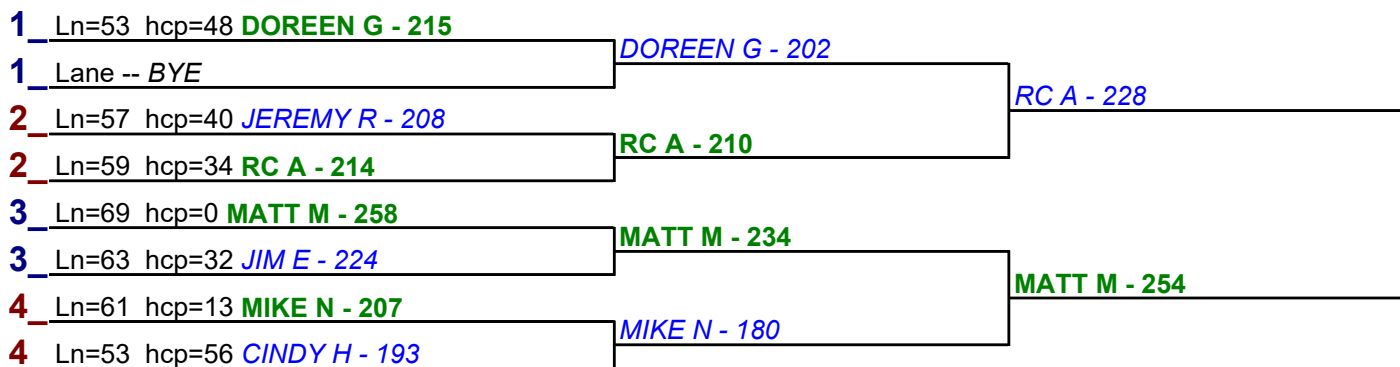

HDCP BRACKETS - Handicap - #6

** Finished **