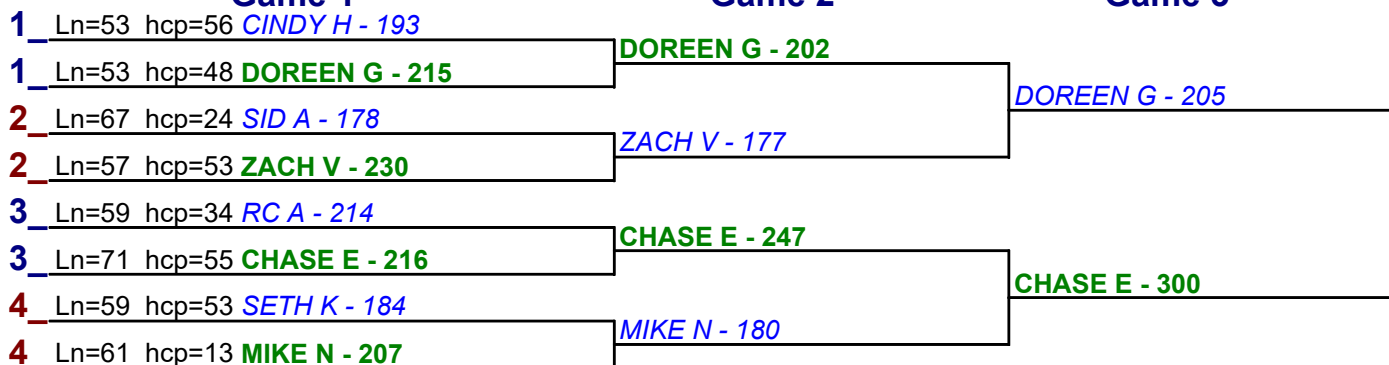

Saturday 2:00 pm

Sunset Station

Game 1

Game 2

Game 3

HDCP BRACKETS - Handicap - #1

**** Finished ****

- 1. CHASE E \$15
- 2. DOREEN G \$6