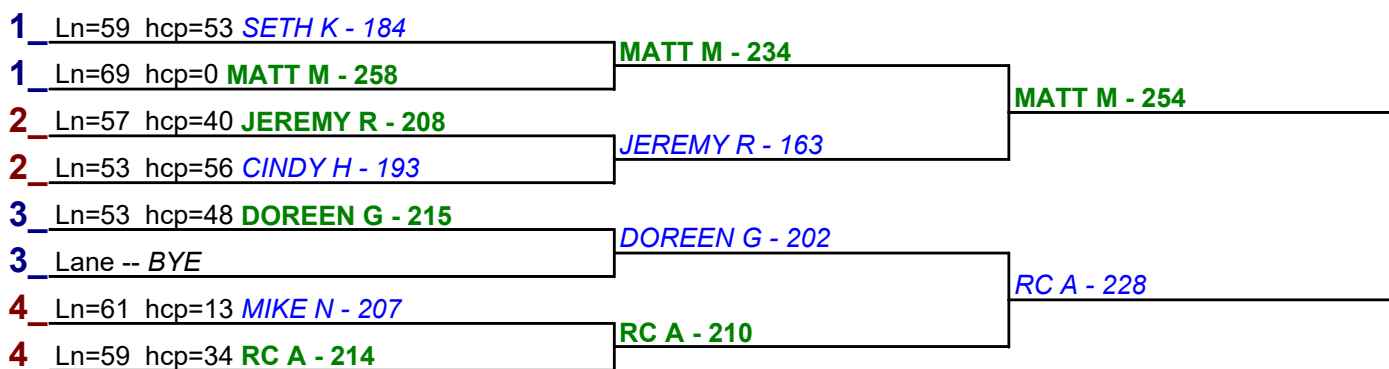

HDCP BRACKETS - Handicap - #2

** Finished **