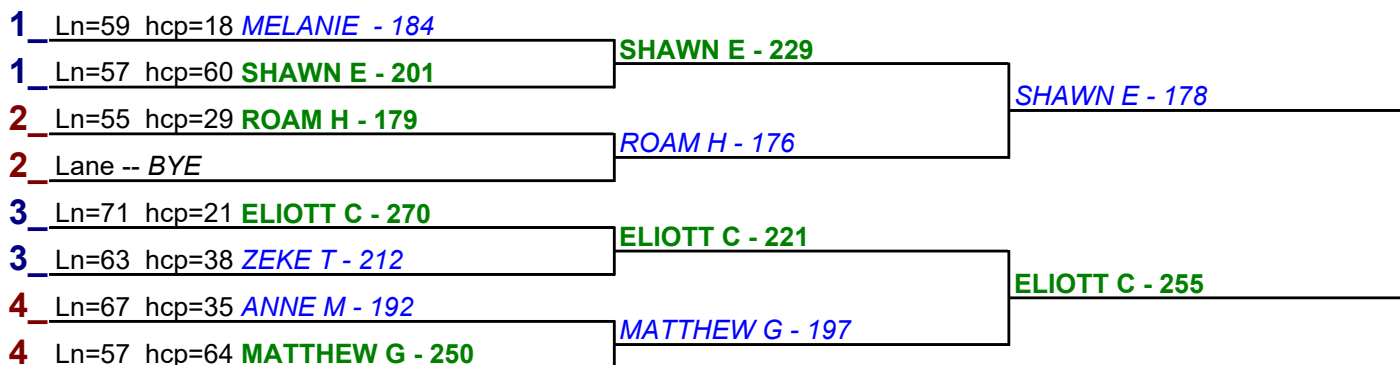

- 
- 1.
- ELIOTT C**
- \$15
- 
- 2.
- MATTHEW G**
- \$6

Game 1

Game 2

Game 3

HDCP BRACKETS - Handicap - #10

**\*\* Finished \*\***

- 1. ELIOTT C \$15
- 2. SHAWN E \$6

HDCP BRACKETS - Handicap - #11

**\*\* Finished \*\***

- 1. ELIOTT C \$12
- 2. SHAWN E \$6