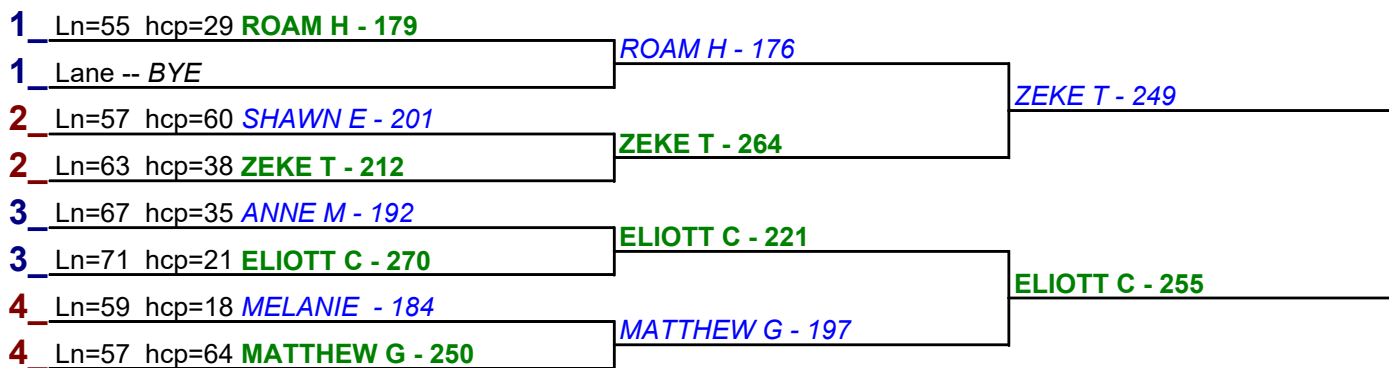

#### HDCP BRACKETS - Handicap - #1

**\*\* Finished \*\***

- 1. **ZEKE T** \$15
- 2. **SHAWN E** \$6

#### HDCP BRACKETS - Handicap - #2

**\*\* Finished \*\***

- 1. **ELIOTT C** \$15
- 2. **ZEKE T** \$6

#### HDCP BRACKETS - Handicap - #3

**\*\* Finished \*\***

- 1. **ELIOTT C** \$12
- 2. **ZEKE T** \$6