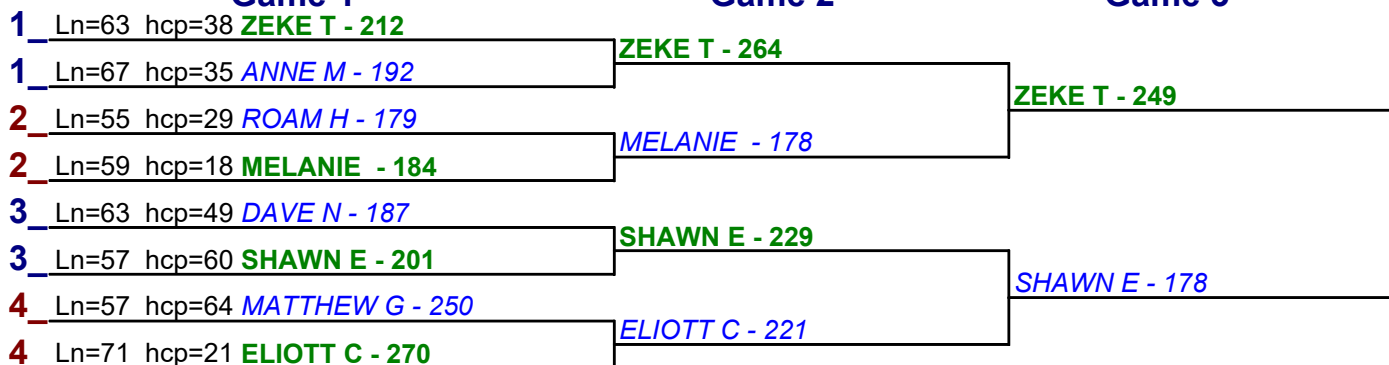

Sunday 10:00 am

Sunset Station

Game 1

Game 2

Game 3

HDCP BRACKETS - Handicap - #1

** Finished **

1. **ZEKE T** $15
2. **SHAWN E** $6