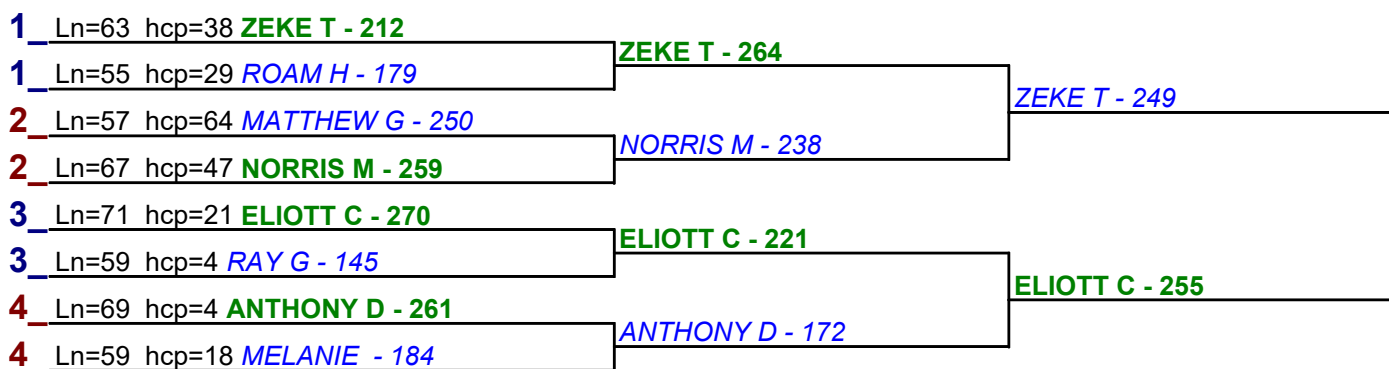

#### HDCP BRACKETS - Handicap - #1

**\*\* Finished \*\***

- 1. **ZEKE T** \$15
- 2. **SHAWN E** \$6

#### HDCP BRACKETS - Handicap - #2

**\*\* Finished \*\***

- 1. **ELIOTT C** \$15
- 2. **ZEKE T** \$6