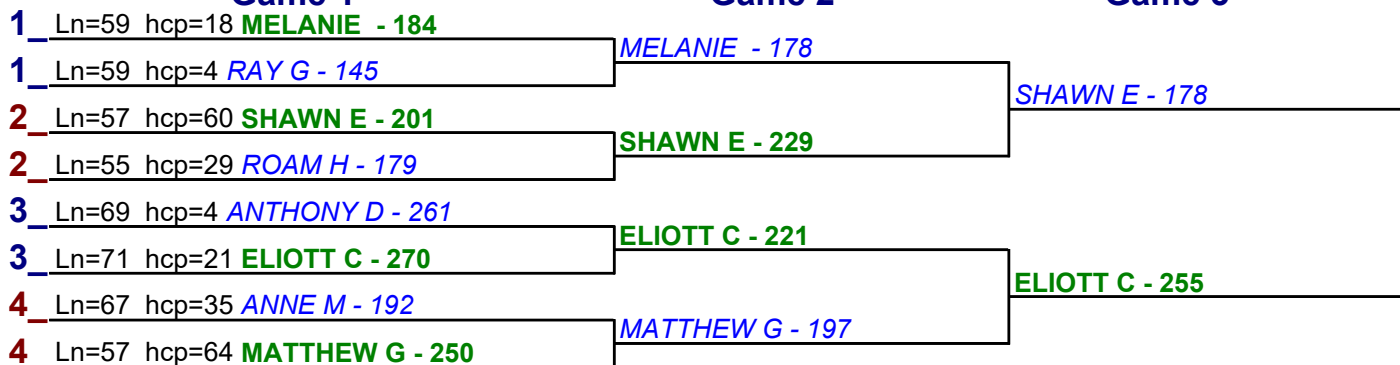

- 
- 1.
- ELIOTT C**
- \$15
- 
- 2.
- MATTHEW G**
- \$6

Game 1

Game 2

Game 3

HDCP BRACKETS - Handicap - #10

**\*\* Finished \*\***

- 1. ELIOTT C \$15
- 2. SHAWN E \$6

HDCP BRACKETS - Handicap - #11

**\*\* Finished \*\***

- 1. ELIOTT C \$12
- 2. SHAWN E \$6