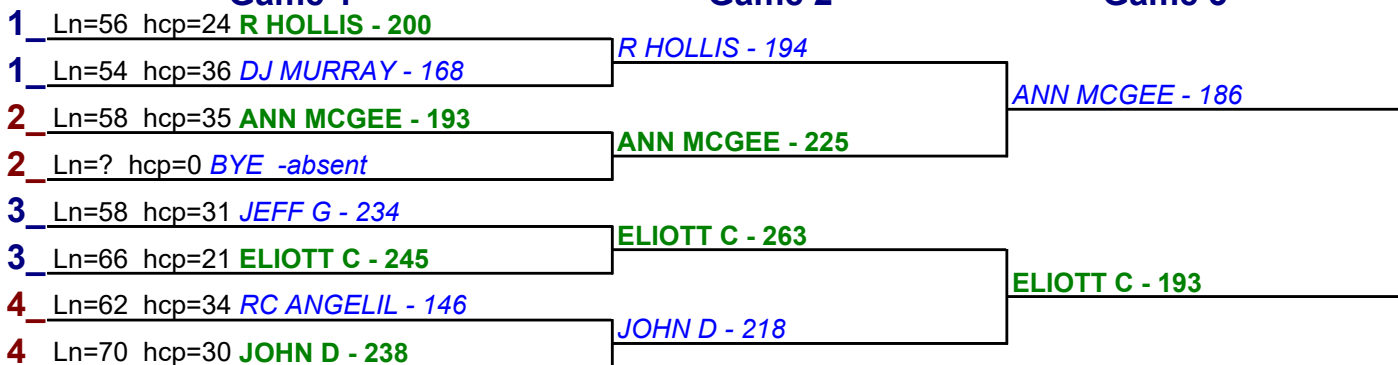

- 1. **ELIOTT C** \$15
- 2. **JOHN D** \$6

**HDCP BRACKETS - Handicap - #5**

**\*\* Finished \*\***

- 1. **R HOLLIS** \$15
- 2. **ELIOTT C** \$6

**HDCP BRACKETS - Handicap - #6**

**\*\* Finished \*\***

- 1. **ELIOTT C** \$15
- 2. **JOHN D** \$6

Game 1

Game 2

Game 3

HDCP BRACKETS - Handicap - #7

\*\* Finished \*\*

- 1. ELIOTT C \$15
- 2. ANN MCGEE \$6

HDCP BRACKETS - Handicap - #8

\*\* Finished \*\*