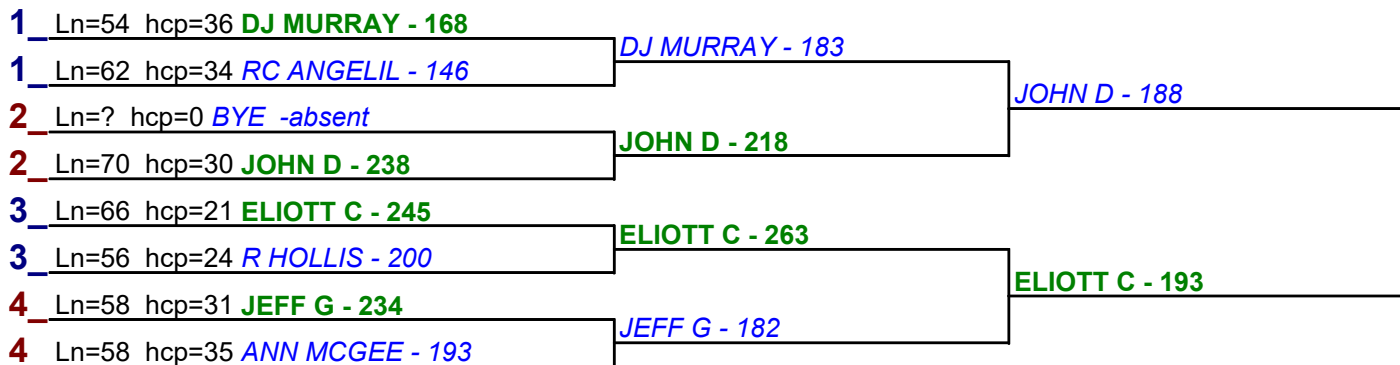

#### HDCP BRACKETS - Handicap - #2

**\*\* Finished \*\***

- 1. ELIOTT C \$15
- 2. JOHN D \$6

#### HDCP BRACKETS - Handicap - #3

**\*\* Finished \*\***

- 1. ELIOTT C \$15
- 2. JOHN D \$6

**Game 1**

**Game 2**

**Game 3**

**HDCP BRACKETS - Handicap - #4**

**\*\* Finished \*\***