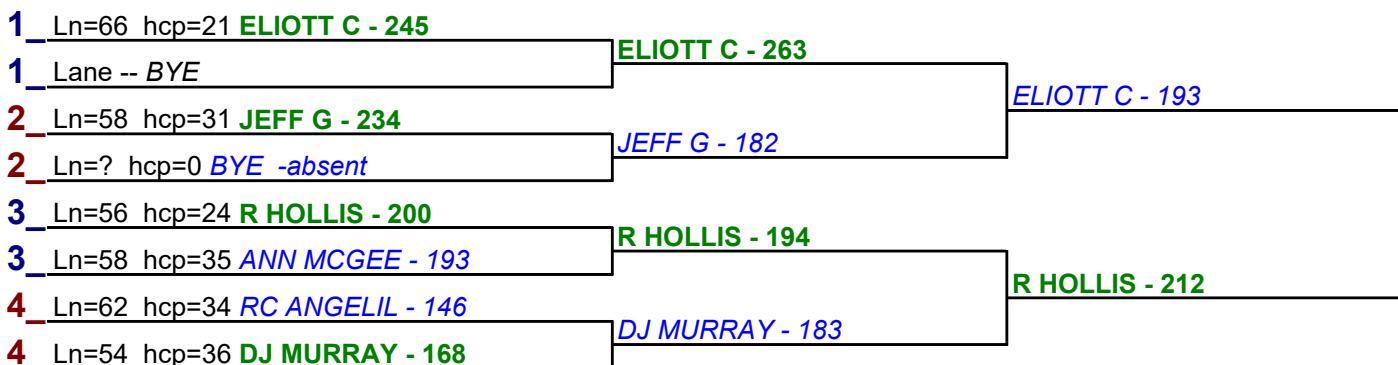

- 1. **ELIOTT C** \$15
- 2. **JOHN D** \$6

**HDCP BRACKETS - Handicap - #5**

**\*\* Finished \*\***

- 1. **R HOLLIS** \$15
- 2. **ELIOTT C** \$6

**HDCP BRACKETS - Handicap - #6**

**\*\* Finished \*\***

- 1. **ELIOTT C** \$15
- 2. **JOHN D** \$6

Game 1

Game 2

Game 3

HDCP BRACKETS - Handicap - #7

\*\* Finished \*\*

- 1. ELIOTT C \$15
- 2. ANN MCGEE \$6

HDCP BRACKETS - Handicap - #8

\*\* Finished \*\*