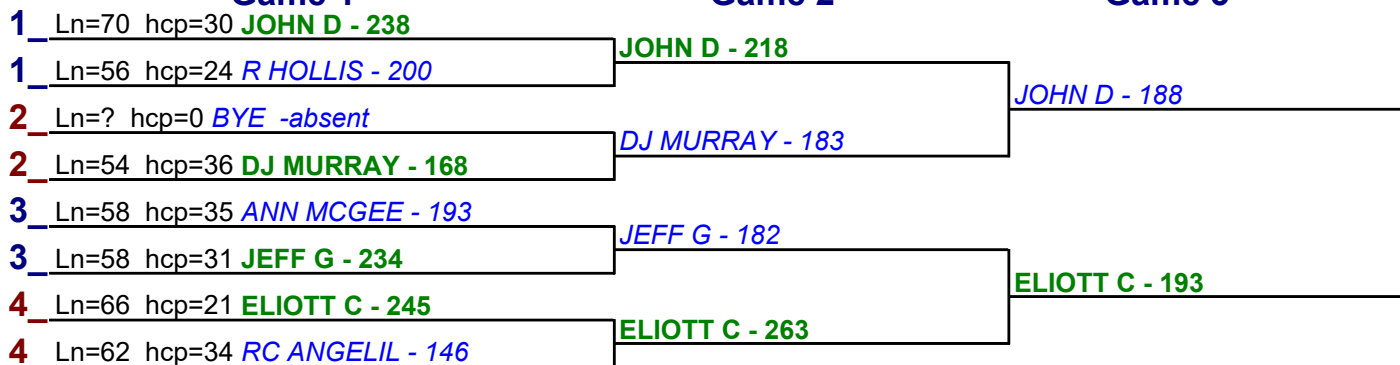

#### HDCP BRACKETS - Handicap - #3

**\*\* Finished \*\***

- 1. ELIOTT C \$15
- 2. JOHN D \$6

**Game 1**

**Game 2**

**Game 3**

**HDCP BRACKETS - Handicap - #4**

**\*\* Finished \*\***

- 1. **ELIOTT C** \$15
- 2. **JOHN D** \$6

**HDCP BRACKETS - Handicap - #5**

**\*\* Finished \*\***

- 1. **R HOLLIS** \$15
- 2. **ELIOTT C** \$6

**HDCP BRACKETS - Handicap - #6**

**\*\* Finished \*\***

- 1. **ELIOTT C** \$15
- 2. **JOHN D** \$6