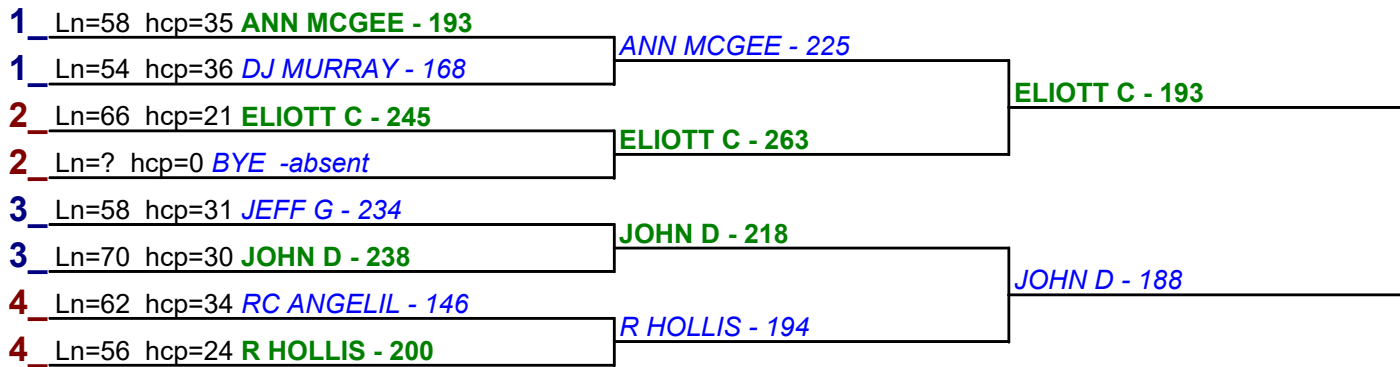

#### HDCP BRACKETS - Handicap - #1

**\*\* Finished \*\***

- 1. ELIOTT C \$12
- 2. JOHN D \$6

#### HDCP BRACKETS - Handicap - #2

**\*\* Finished \*\***

- 1. ELIOTT C \$15
- 2. JOHN D \$6