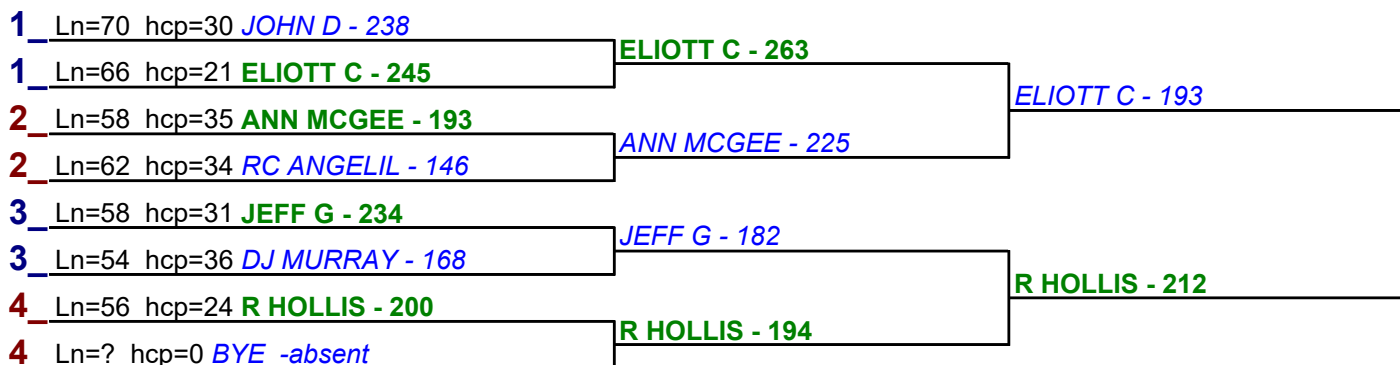

#### HDCP BRACKETS - Handicap - #3

**\*\* Finished \*\***

- 1. ELIOTT C \$15
- 2. JOHN D \$6

**Game 1**

**Game 2**

**Game 3**

**HDCP BRACKETS - Handicap - #4**

**\*\* Finished \*\***

- 1. **ELIOTT C** \$15
- 2. **JOHN D** \$6

**HDCP BRACKETS - Handicap - #5**

**\*\* Finished \*\***

- 1. **R HOLLIS** \$15
- 2. **ELIOTT C** \$6

**HDCP BRACKETS - Handicap - #6**

**\*\* Finished \*\***

- 1. **ELIOTT C** \$15
- 2. **JOHN D** \$6