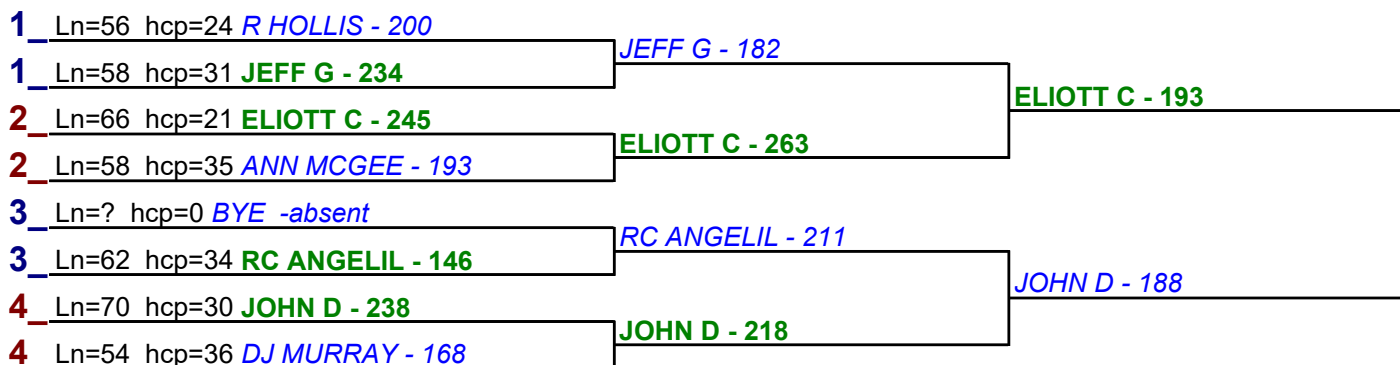

- 1. **ELIOTT C** \$15
- 2. **JOHN D** \$6

**HDCP BRACKETS - Handicap - #5**

**\*\* Finished \*\***

- 1. **R HOLLIS** \$15
- 2. **ELIOTT C** \$6

**HDCP BRACKETS - Handicap - #6**

**\*\* Finished \*\***

- 1. **ELIOTT C** \$15
- 2. **JOHN D** \$6

Game 1

Game 2

Game 3

HDCP BRACKETS - Handicap - #7

\*\* Finished \*\*

- 1. ELIOTT C \$15
- 2. ANN MCGEE \$6

HDCP BRACKETS - Handicap - #8

\*\* Finished \*\*