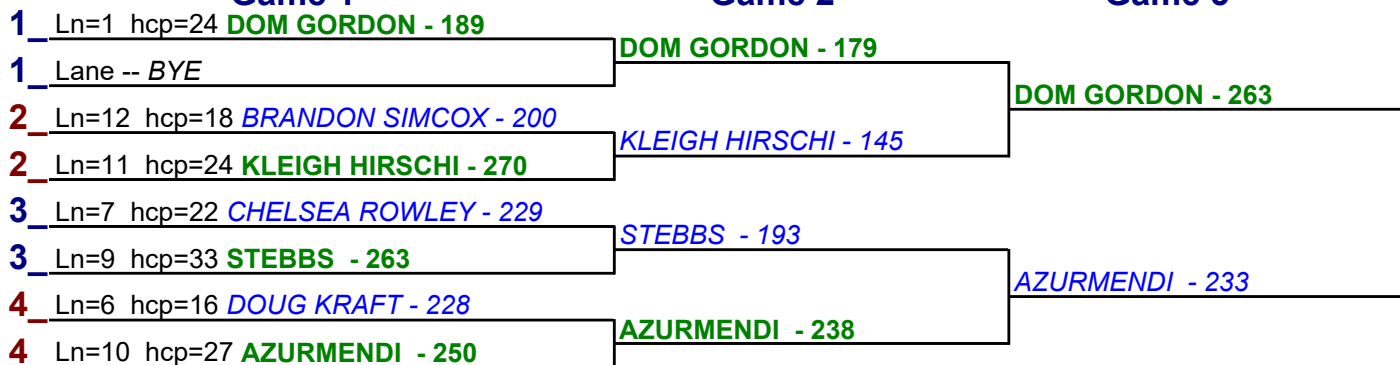

- 1. **AZURMENDI \$15**
- 2. **DOUG KRAFT \$6**

HDCP BRACKETS - Handicap - #3

**** Finished ****

- 1. **DOUG KRAFT \$15**
- 2. **CHELSEA ROWLEY \$6**

Game 1

Game 2

Game 3

HDCP BRACKETS - Handicap - #4

**** Finished ****

- 1. **DOM GORDON** \$12
- 2. **AZURMENDI** \$6

HDCP BRACKETS - Handicap - #5

**** Finished ****

- 1. **DOUG KRAFT** \$12
- 2. **SHERYL HIRSCHI** \$6

HDCP BRACKETS - Handicap - #6

**** Finished ****