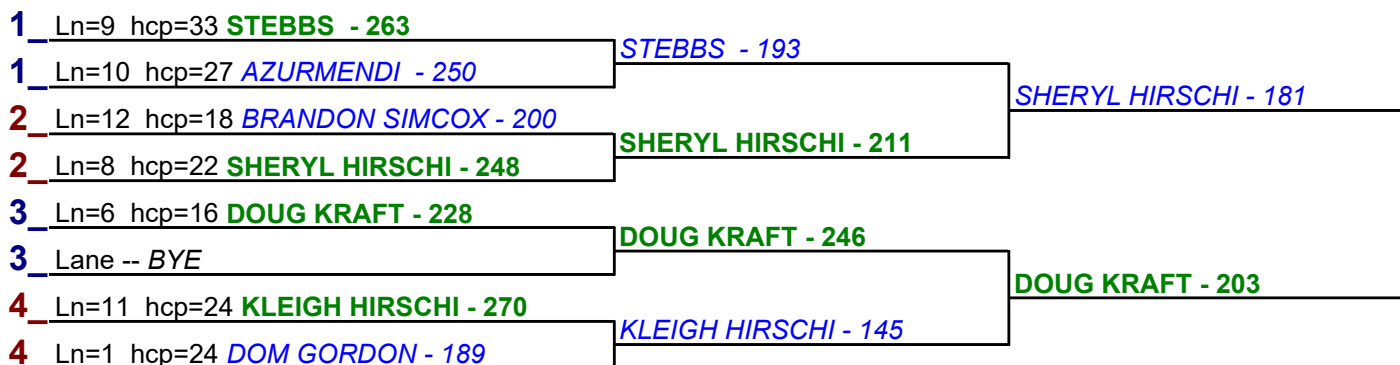

DOUG KRAFT - 203

CHELSEA ROWLEY - 164

DOUG KRAFT - 203

HDCP BRACKETS - Handicap - #1

**** Finished ****

- 1. **SHERYL HIRSCHI \$15**
- 2. **STEBBS \$6**

HDCP BRACKETS - Handicap - #2

**** Finished ****

- 1. **AZURMENDI \$15**
- 2. **DOUG KRAFT \$6**

HDCP BRACKETS - Handicap - #3

**** Finished ****

- 1. **DOUG KRAFT \$15**
- 2. **CHELSEA ROWLEY \$6**

Game 1

Game 2

Game 3

HDCP BRACKETS - Handicap - #4

**** Finished ****

- 1. **DOM GORDON** \$12
- 2. **AZURMENDI** \$6

HDCP BRACKETS - Handicap - #5

**** Finished ****

- 1. **DOUG KRAFT** \$12
- 2. **SHERYL HIRSCHI** \$6

HDCP BRACKETS - Handicap - #6

**** Finished ****