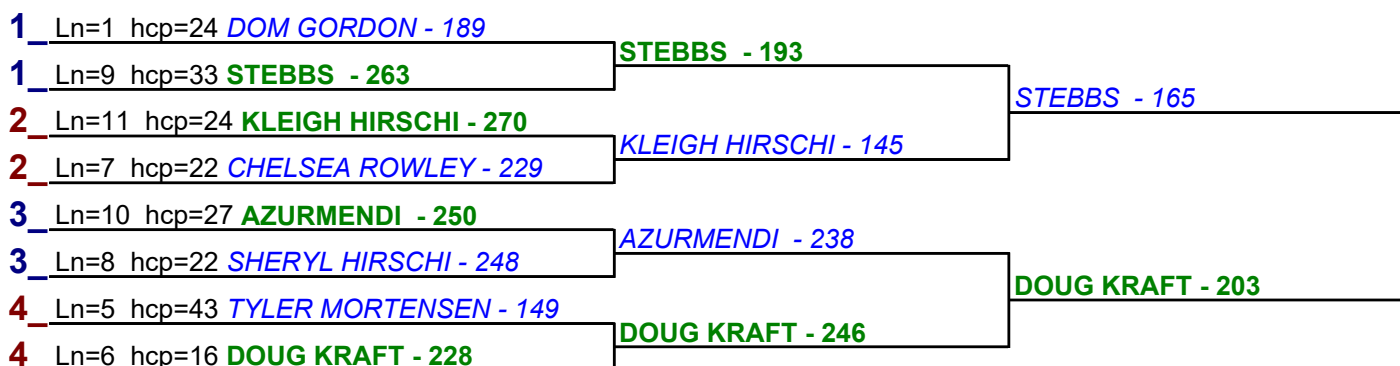

**** Finished ****

- 1. **DOM GORDON** \$12
- 2. **AZURMENDI** \$6

HDCP BRACKETS - Handicap - #5

**** Finished ****

- 1. **DOUG KRAFT** \$12
- 2. **SHERYL HIRSCHI** \$6

HDCP BRACKETS - Handicap - #6

**** Finished ****

- 1. **DOUG KRAFT** \$15
- 2. **STEBBS** \$6

Game 1

Game 2

Game 3

HDCP BRACKETS - Handicap - #7

** Finished **

-
1. **AZURMENDI \$15**
2. **SHERYL HIRSCHI \$6**

HDCP BRACKETS - Handicap - #8