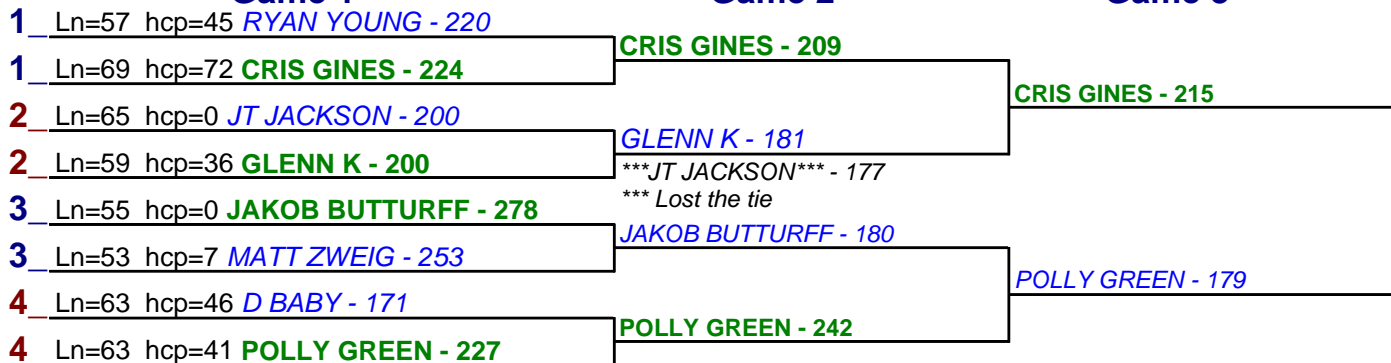

- 1. RYAN YOUNG \$15
- 2. POLLY GREEN \$6

Game 1

Game 2

Game 3

HDCP BRACKETS - Handicap - #13

**** Finished ****

- 1. **CRIS GINES** \$15
- 2. **POLLY GREEN** \$6

HDCP BRACKETS - Handicap - #14

**** Finished ****

- 1. **JAKOB BUTTURFF** \$15
- 2. **POLLY GREEN** \$6

HDCP BRACKETS - Handicap - #15

**** Finished ****

- 1. **RYAN YOUNG** \$15
- 2. **MATT ZWEIG** \$6

Game 1

Game 2

Game 3