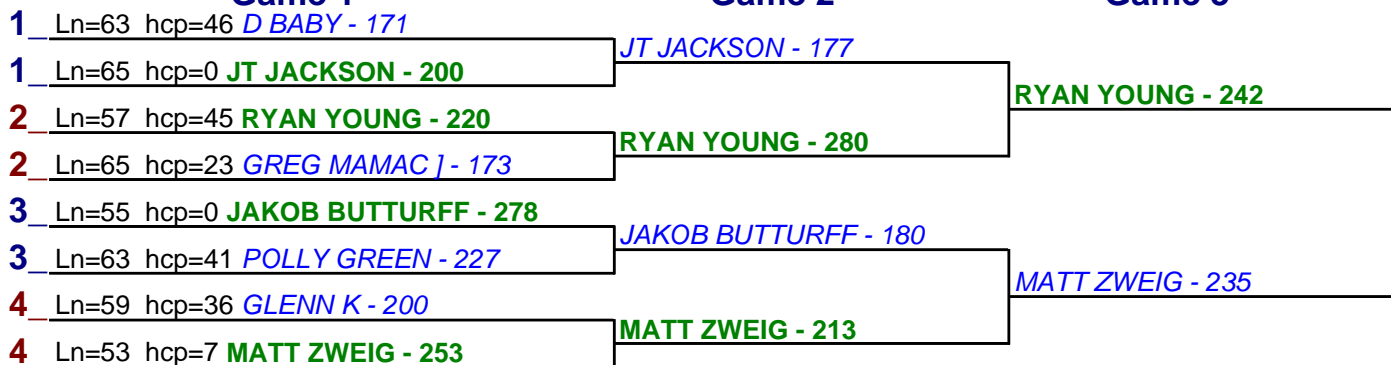

- 1. **MATT ZWEIG** \$15
- 2. **POLLY GREEN** \$6

HDCP BRACKETS - Handicap - #9

**** Finished ****

- 1. **RYAN YOUNG** \$15
- 2. **POLLY GREEN** \$6

Game 1

Game 2

Game 3

HDCP BRACKETS - Handicap - #10

** Finished **

- 1. RYAN YOUNG \$15
- 2. MATT ZWEIG \$6

HDCP BRACKETS - Handicap - #11

** Finished **

- 1. GUBA \$15
- 2. RYAN YOUNG \$6

*** Lost the tie

HDCP BRACKETS - Handicap - #12

** Finished **