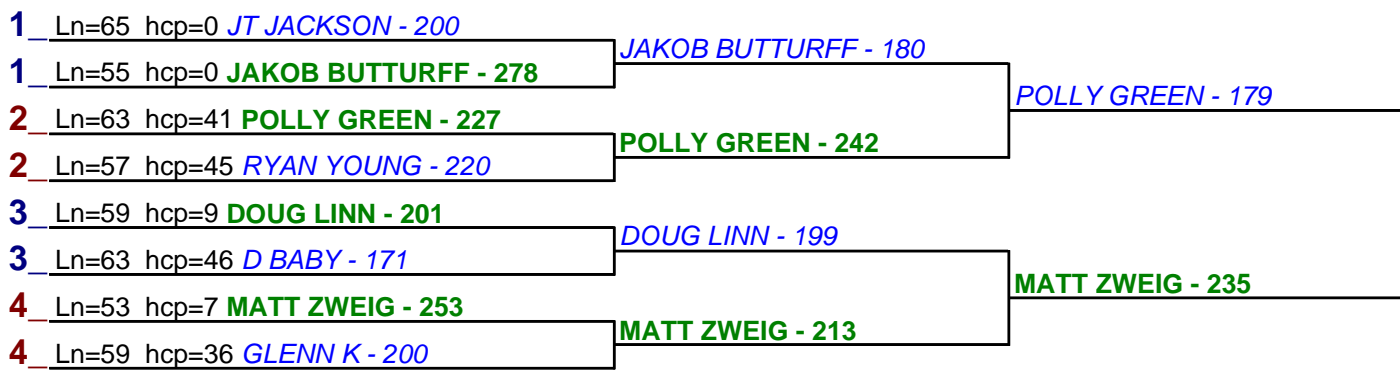

Game 1

Game 2

Game 3

HDCP BRACKETS - Handicap - #7

**** Finished ****

- 1. **MATT ZWEIG** \$15
- 2. **CRIS GINES** \$6

HDCP BRACKETS - Handicap - #8

**** Finished ****