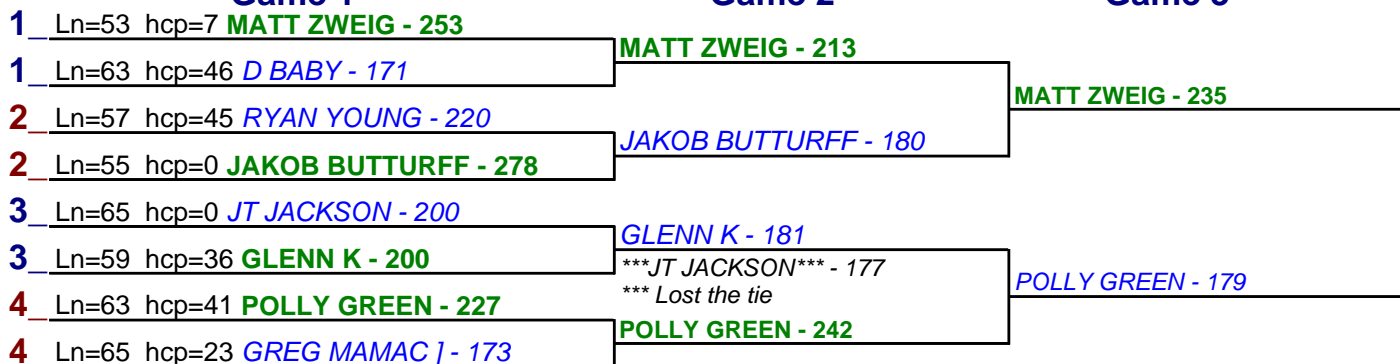

**** Finished ****

- 1. **MATT ZWEIG** \$15
- 2. **POLLY GREEN** \$6

Game 1

Game 2

Game 3

HDCP BRACKETS - Handicap - #19

**** Finished ****

- 1. **MATT ZWEIG** \$15
- 2. **POLLY GREEN** \$6