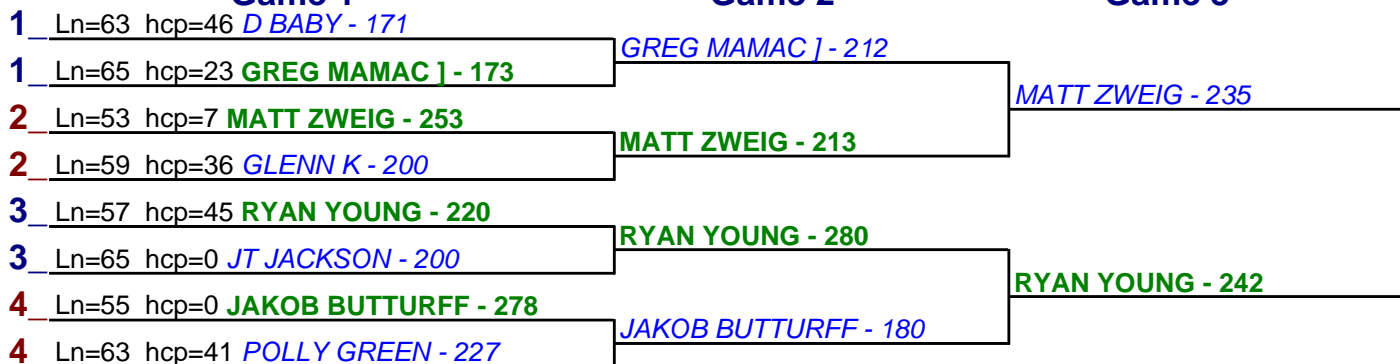

Game 1

Game 2

Game 3

HDCP BRACKETS - Handicap - #22

** Finished **

1. RYAN YOUNG $15
2. MATT ZWEIG $6