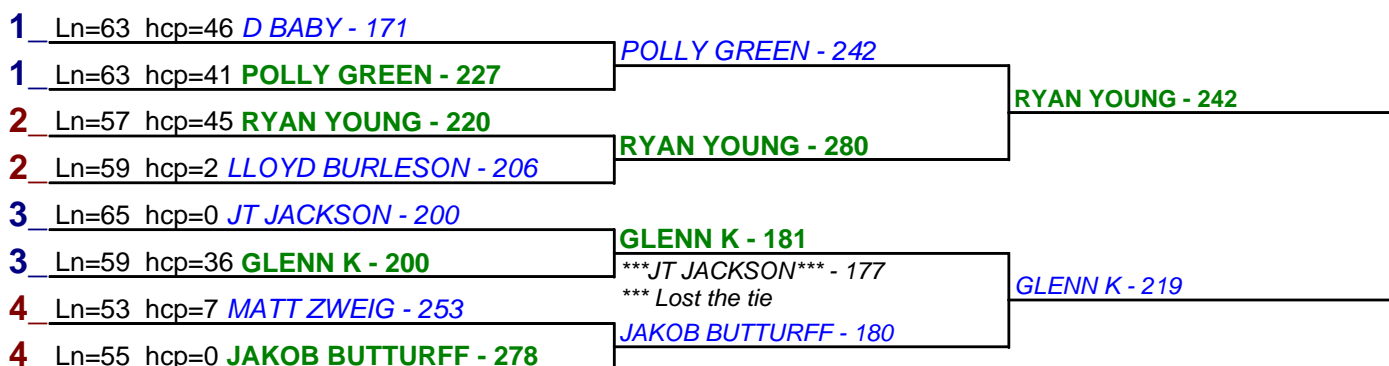

HDCP BRACKETS - Handicap - #3

** Finished **

1. RYAN YOUNG $15
2. GLENN K $6