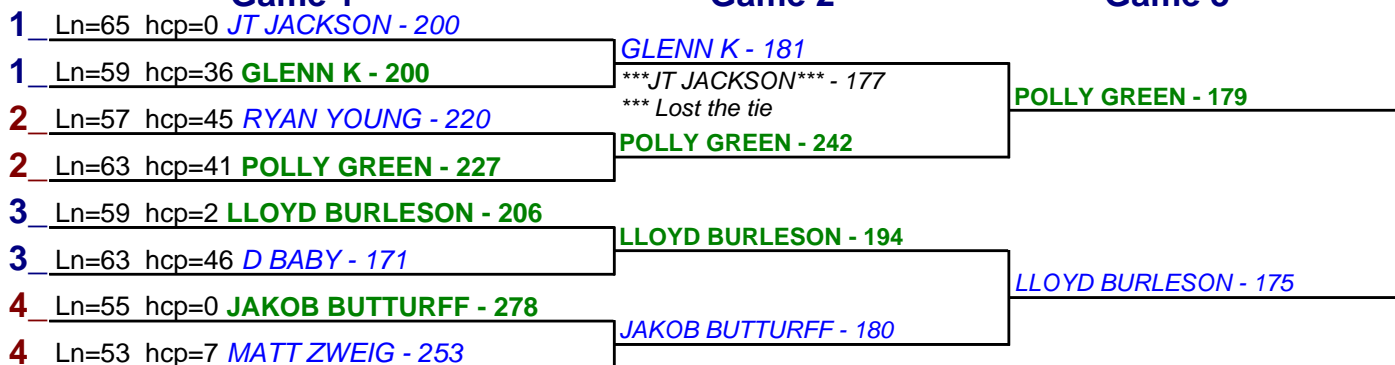

Game 1

Game 2

Game 3

HDCP BRACKETS - Handicap - #4

** Finished **

1. POLLY GREEN $15
2. LLOYD BURLESON $6