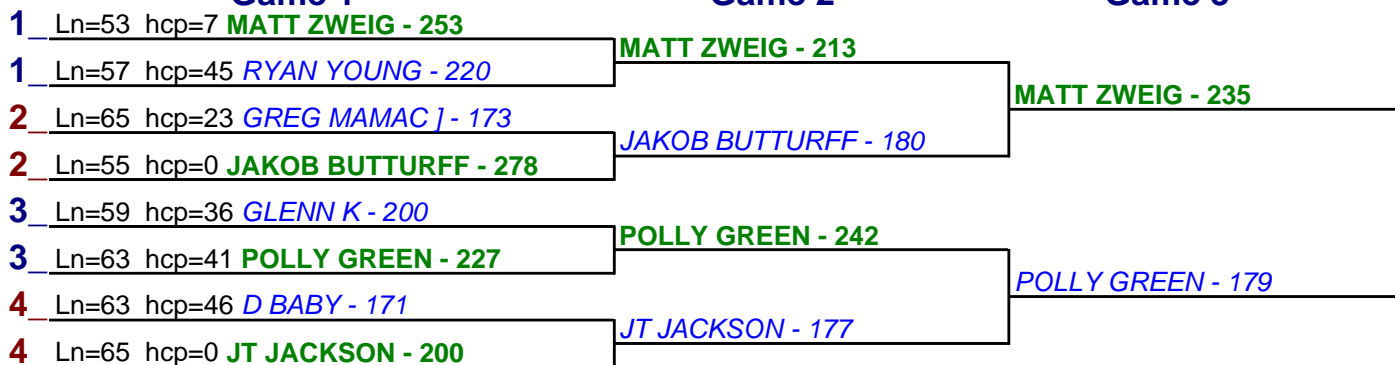

**** Finished ****

- 1. MATT ZWEIG \$15
- 2. POLLY GREEN \$6

Game 1

Game 2

Game 3

HDCP BRACKETS - Handicap - #25

**** Finished ****

- 1. **MATT ZWEIG** \$15
- 2. **POLLY GREEN** \$6

HDCP BRACKETS - Handicap - #26

**** Finished ****

- 1. **RYAN YOUNG** \$15
- 2. **POLLY GREEN** \$6

HDCP BRACKETS - Handicap - #27

**** Finished ****

- 1. **RYAN YOUNG** \$15
- 2. **POLLY GREEN** \$6