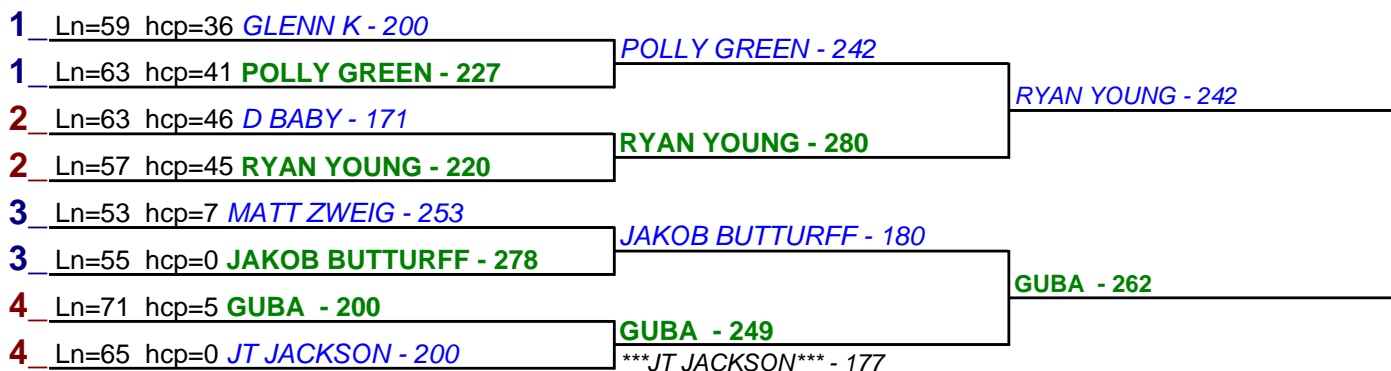

- 1. **MATT ZWEIG** \$15
- 2. **POLLY GREEN** \$6

HDCP BRACKETS - Handicap - #9

**** Finished ****

- 1. **RYAN YOUNG** \$15
- 2. **POLLY GREEN** \$6

Game 1

Game 2

Game 3

HDCP BRACKETS - Handicap - #10

** Finished **

- 1. RYAN YOUNG \$15
- 2. MATT ZWEIG \$6

HDCP BRACKETS - Handicap - #11

** Finished **

- 1. GUBA \$15
- 2. RYAN YOUNG \$6

*** Lost the tie

HDCP BRACKETS - Handicap - #12

** Finished **