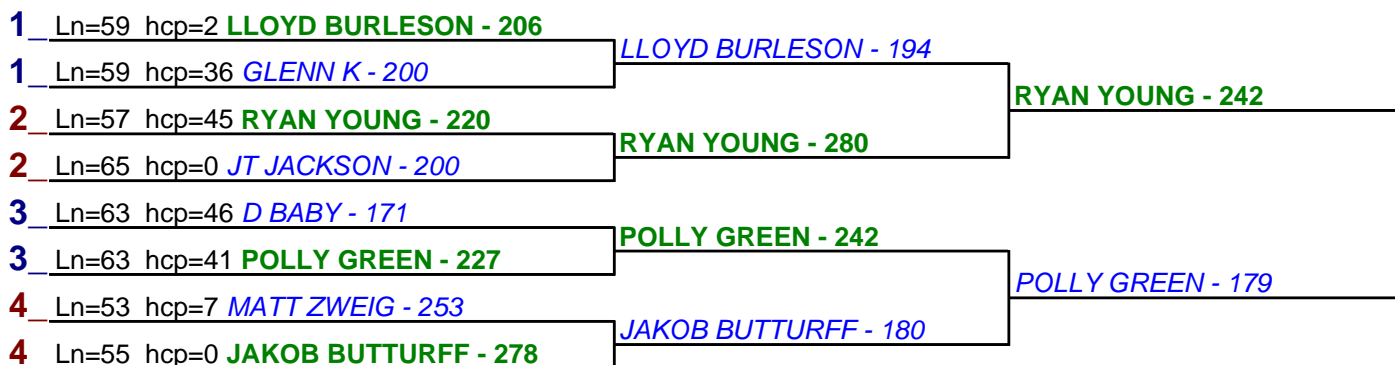

**** Finished ****

- 1. MATT ZWEIG \$15
- 2. POLLY GREEN \$6

Game 1

Game 2

Game 3

HDCP BRACKETS - Handicap - #25

**** Finished ****

- 1. **MATT ZWEIG** \$15
- 2. **POLLY GREEN** \$6

HDCP BRACKETS - Handicap - #26

**** Finished ****

- 1. **RYAN YOUNG** \$15
- 2. **POLLY GREEN** \$6

HDCP BRACKETS - Handicap - #27

**** Finished ****

- 1. **RYAN YOUNG** \$15
- 2. **POLLY GREEN** \$6