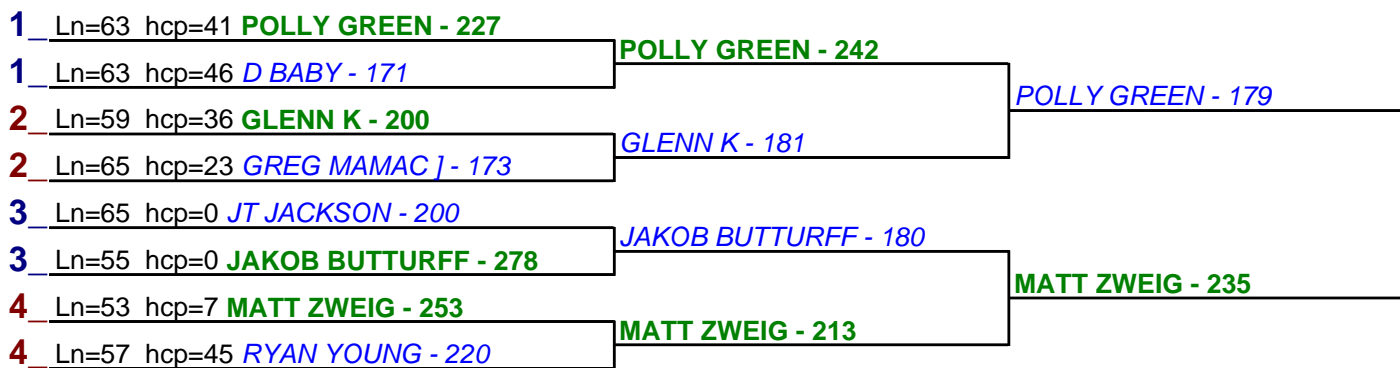

HDCP BRACKETS - Handicap - #24

** Finished **

1. MATT ZWEIG $15
2. POLLY GREEN $6