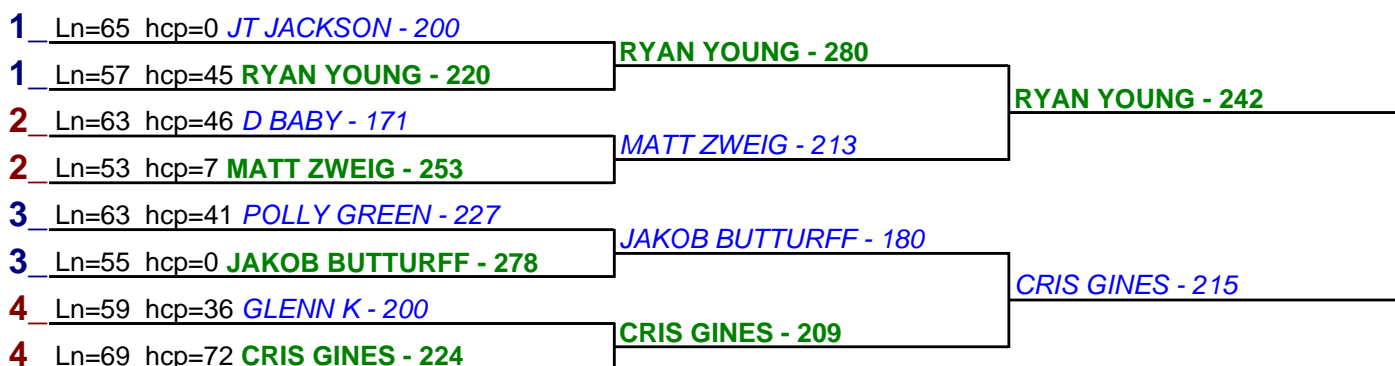

**** Finished ****

- 1. POLLY GREEN \$15
- 2. LLOYD BURLESON \$6

HDCP BRACKETS - Handicap - #5

**** Finished ****

- 1. RYAN YOUNG \$15
- 2. POLLY GREEN \$6

HDCP BRACKETS - Handicap - #6

**** Finished ****

- 1. RYAN YOUNG \$15
- 2. CRIS GINES \$6