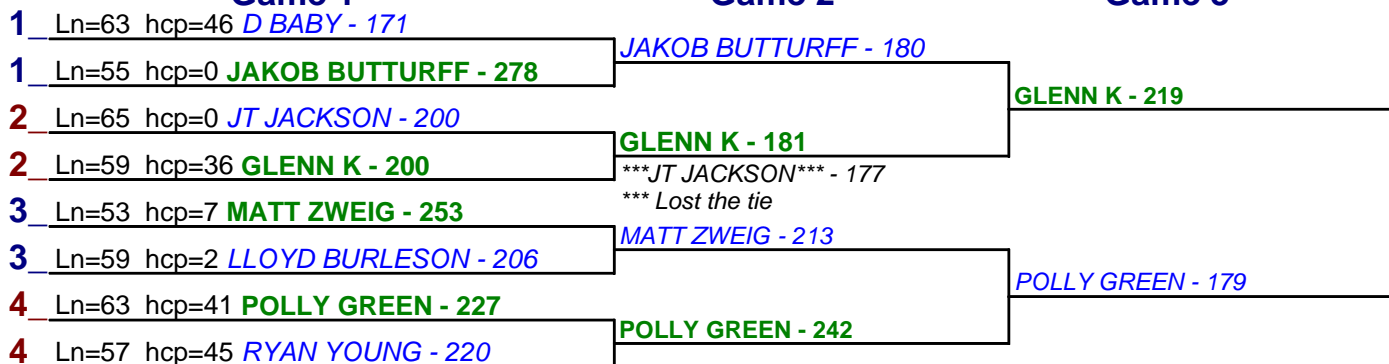

Game 1

Game 2

Game 3

HDCP BRACKETS - Handicap - #1

**** Finished ****

- 1. GLENN K \$15
- 2. POLLY GREEN \$6

HDCP BRACKETS - Handicap - #2

**** Finished ****