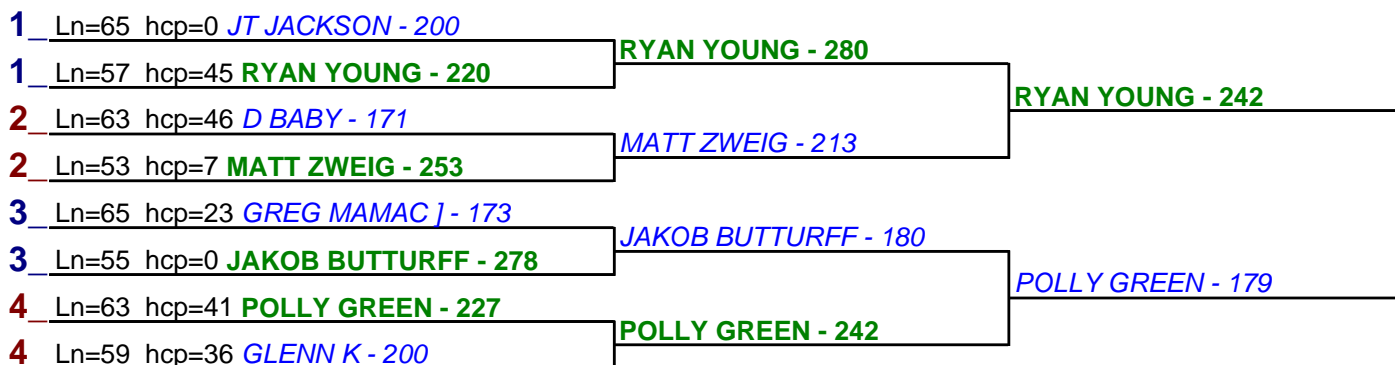

HDCP BRACKETS - Handicap - #26

**** Finished ****

- 1. **RYAN YOUNG** \$15
- 2. **POLLY GREEN** \$6

HDCP BRACKETS - Handicap - #27

**** Finished ****

- 1. **RYAN YOUNG** \$15
- 2. **POLLY GREEN** \$6