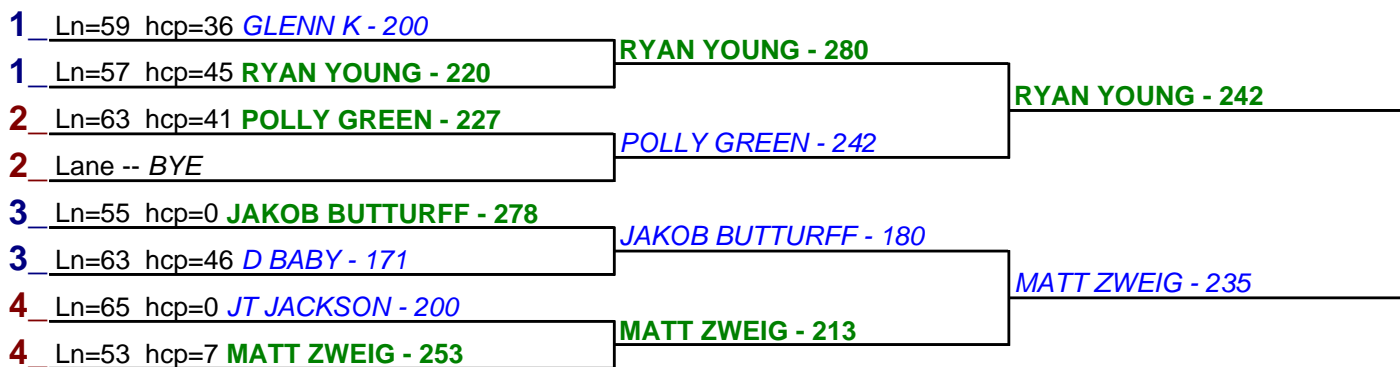

**** Finished ****

- 1. **MATT ZWEIG** \$15
- 2. **POLLY GREEN** \$6

Game 1

Game 2

Game 3

HDCP BRACKETS - Handicap - #19

**** Finished ****

- 1. **MATT ZWEIG** \$15
- 2. **POLLY GREEN** \$6

HDCP BRACKETS - Handicap - #20

**** Finished ****

- 1. **RYAN YOUNG** \$12
- 2. **MATT ZWEIG** \$6

HDCP BRACKETS - Handicap - #21

**** Finished ****

- 1. **MATT ZWEIG** \$15
- 2. **POLLY GREEN** \$6

Game 1

Game 2