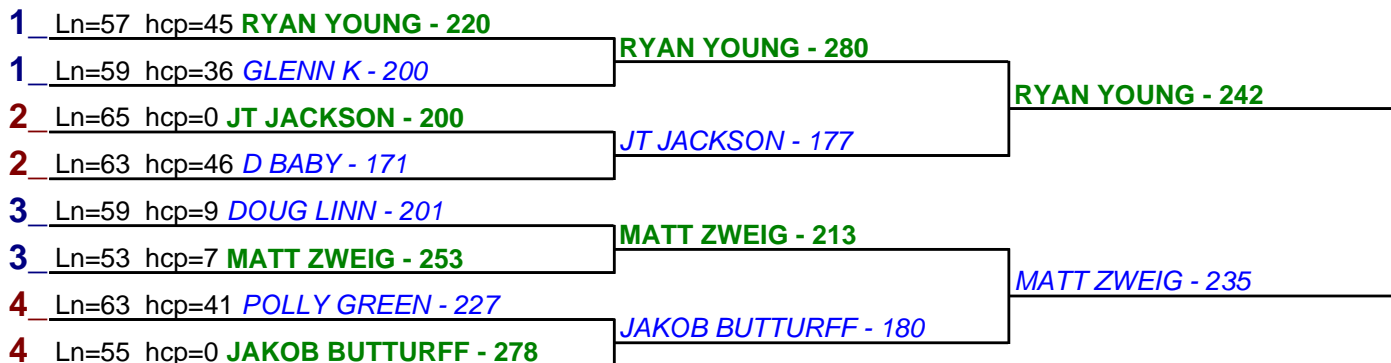

- 1. RYAN YOUNG \$15
- 2. POLLY GREEN \$6

Game 1

Game 2

Game 3

HDCP BRACKETS - Handicap - #13

**** Finished ****

- 1. **CRIS GINES** \$15
- 2. **POLLY GREEN** \$6

HDCP BRACKETS - Handicap - #14

**** Finished ****

- 1. **JAKOB BUTTURFF** \$15
- 2. **POLLY GREEN** \$6

HDCP BRACKETS - Handicap - #15

**** Finished ****

- 1. **RYAN YOUNG** \$15
- 2. **MATT ZWEIG** \$6

Game 1

Game 2

Game 3