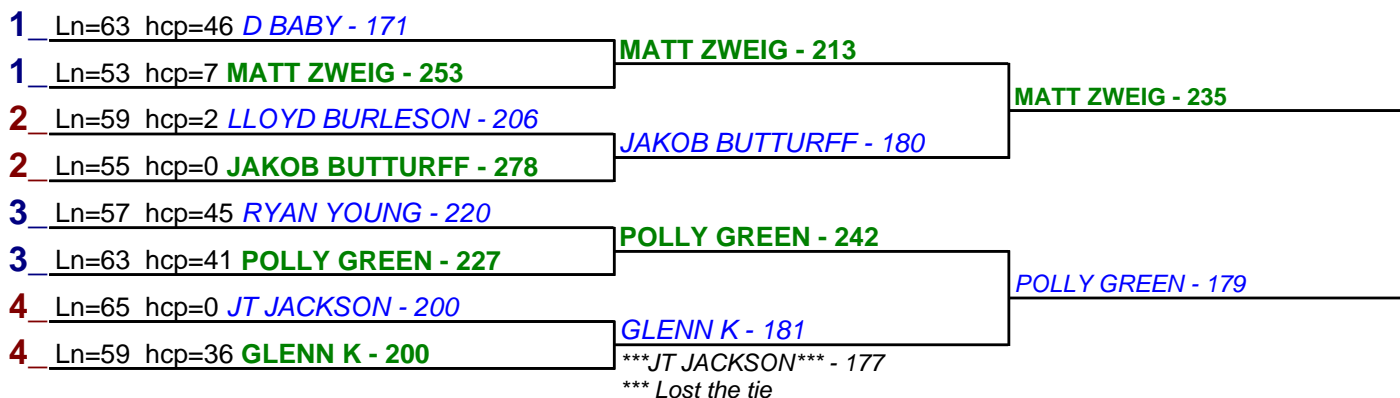

HDCP BRACKETS - Handicap - #20

**** Finished ****

- 1. **RYAN YOUNG** \$12
- 2. **MATT ZWEIG** \$6

HDCP BRACKETS - Handicap - #21

**** Finished ****

- 1. **MATT ZWEIG** \$15
- 2. **POLLY GREEN** \$6

Game 1

Game 2