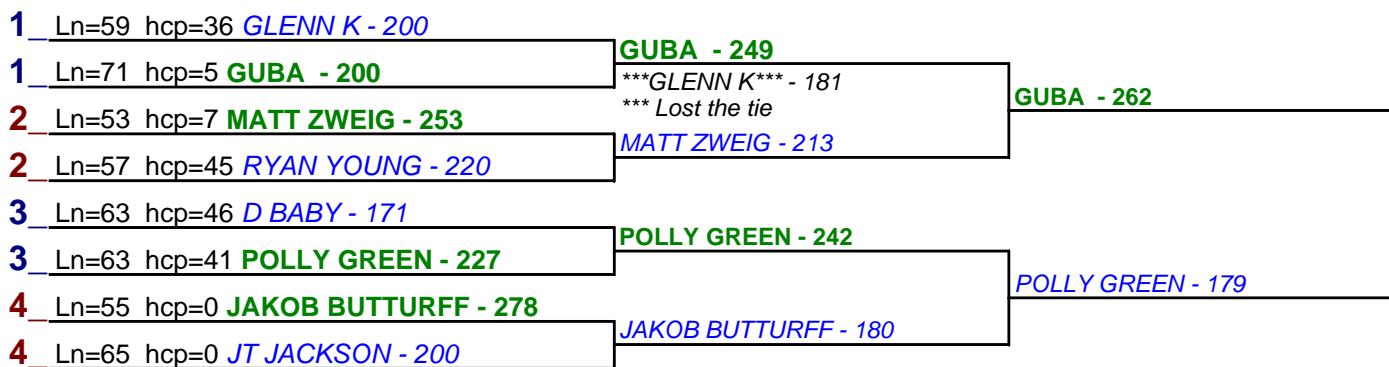

Game 1

Game 2

Game 3

HDCP BRACKETS - Handicap - #1

**** Finished ****

- 1. GLENN K \$15
- 2. POLLY GREEN \$6

HDCP BRACKETS - Handicap - #2

**** Finished ****

- 1. GUBA \$15
- 2. POLLY GREEN \$6

HDCP BRACKETS - Handicap - #3

**** Finished ****

- 1. RYAN YOUNG \$15
- 2. GLENN K \$6

Game 1

Game 2

Game 3

HDCP BRACKETS - Handicap - #4