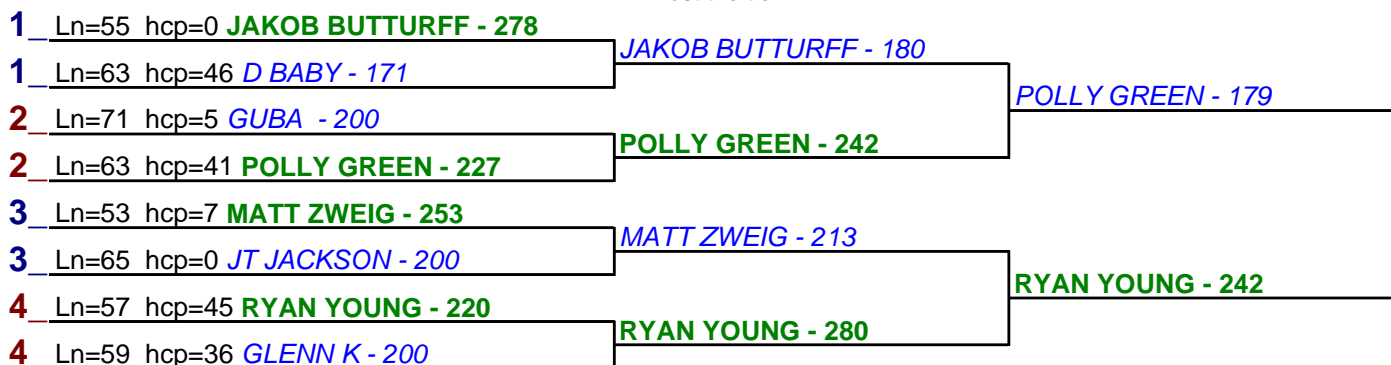

** Finished **

- 1. RYAN YOUNG \$15
- 2. MATT ZWEIG \$6

HDCP BRACKETS - Handicap - #11

** Finished **

- 1. GUBA \$15
- 2. RYAN YOUNG \$6

*** Lost the tie

HDCP BRACKETS - Handicap - #12

** Finished **