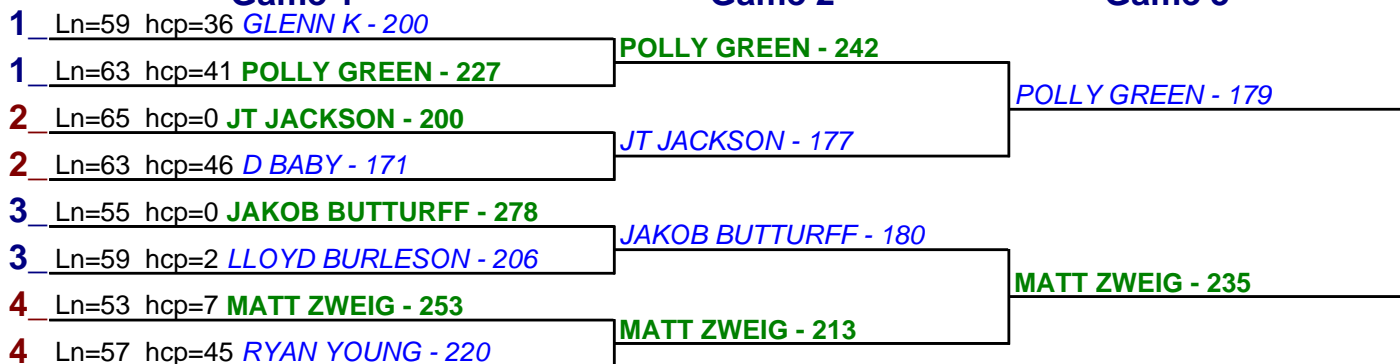

**** Finished ****

- 1. **JAKOB BUTTURFF** \$15
- 2. **POLLY GREEN** \$6

HDCP BRACKETS - Handicap - #15

**** Finished ****

- 1. **RYAN YOUNG** \$15
- 2. **MATT ZWEIG** \$6

Game 1

Game 2

Game 3

HDCP BRACKETS - Handicap - #16

**** Finished ****

- 1. **MATT ZWEIG** \$15
- 2. **POLLY GREEN** \$6

HDCP BRACKETS - Handicap - #17

**** Finished ****

- 1. **GUBA** \$15
- 2. **MATT ZWEIG** \$6

HDCP BRACKETS - Handicap - #18