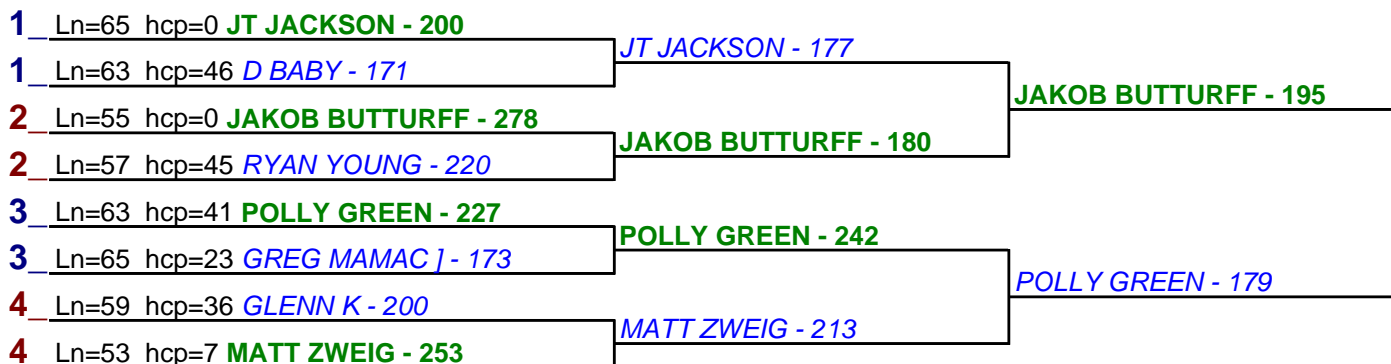

- 1. RYAN YOUNG \$15
- 2. POLLY GREEN \$6

Game 1

Game 2

Game 3

HDCP BRACKETS - Handicap - #13

**** Finished ****

- 1. **CRIS GINES** \$15
- 2. **POLLY GREEN** \$6

HDCP BRACKETS - Handicap - #14

**** Finished ****

- 1. **JAKOB BUTTURFF** \$15
- 2. **POLLY GREEN** \$6

HDCP BRACKETS - Handicap - #15

**** Finished ****

- 1. **RYAN YOUNG** \$15
- 2. **MATT ZWEIG** \$6

Game 1

Game 2

Game 3