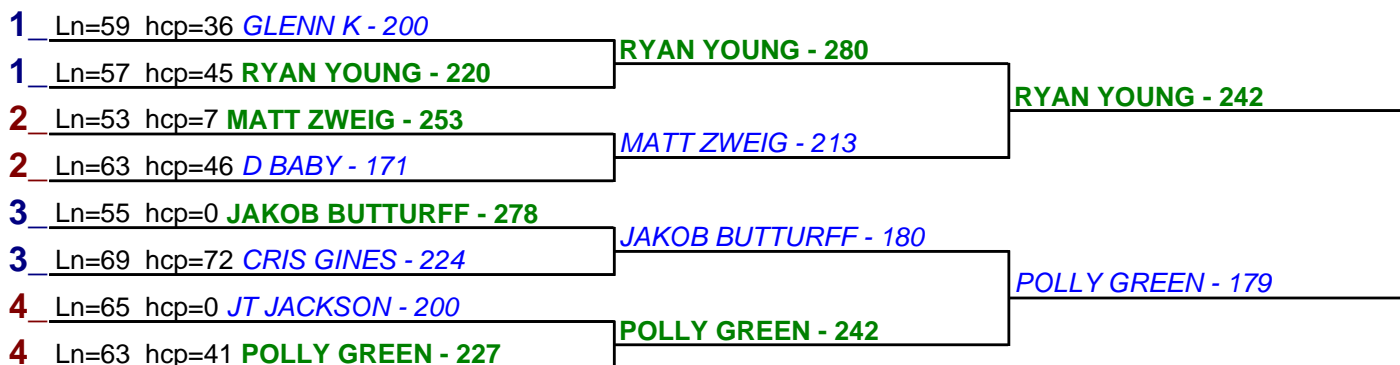

HDCP BRACKETS - Handicap - #9

** Finished **

1. **RYAN YOUNG** $15
2. **POLLY GREEN** $6