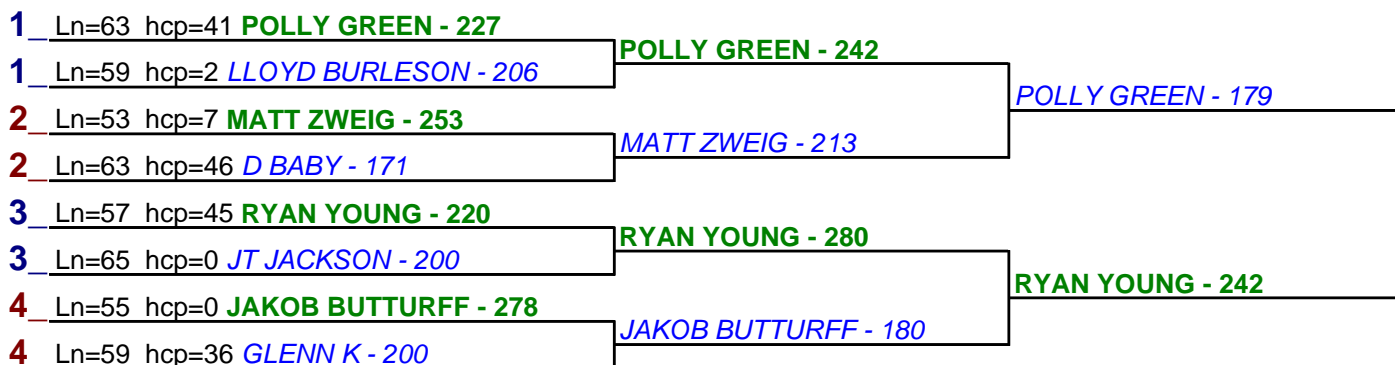

HDCP BRACKETS - Handicap - #5

** Finished **

1. RYAN YOUNG $15
2. POLLY GREEN $6