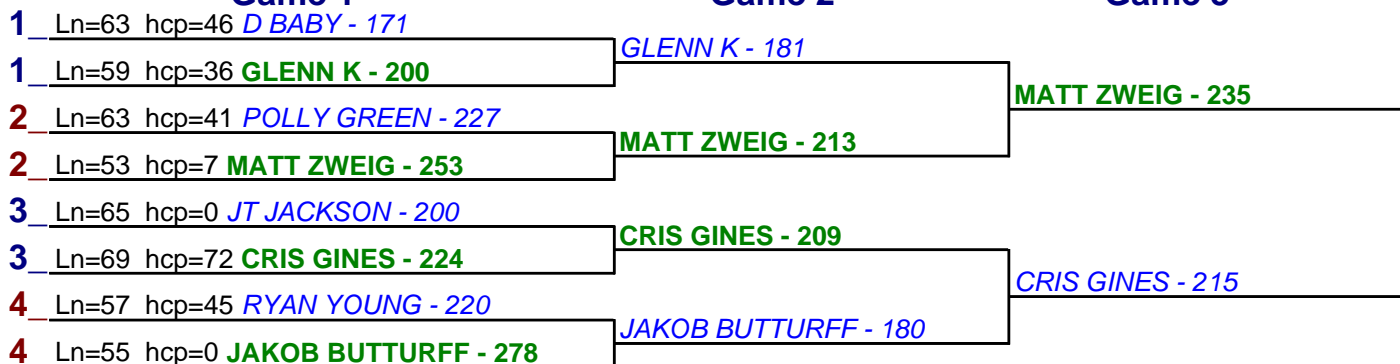

Game 1

Game 2

Game 3

HDCP BRACKETS - Handicap - #7

** Finished **

1. **MATT ZWEIG** $15
2. **CRIS GINES** $6