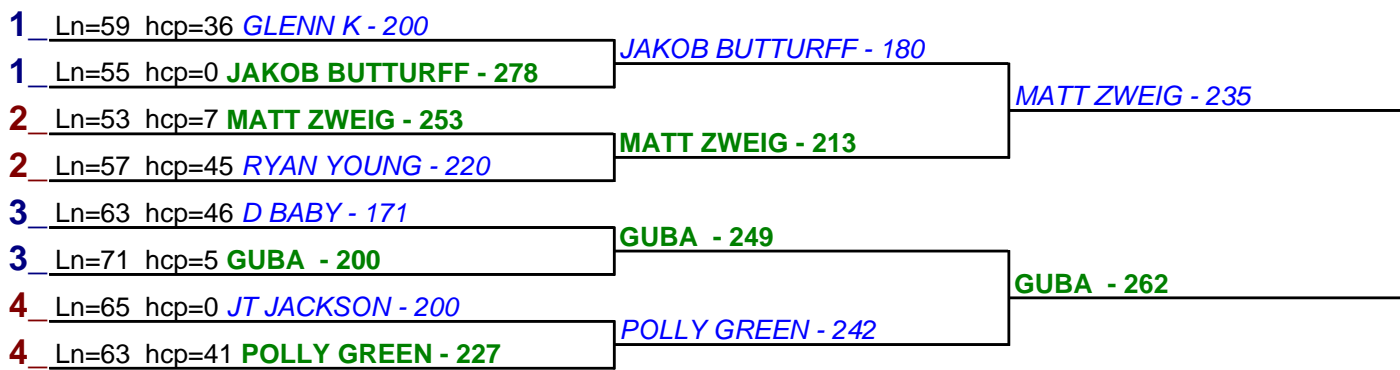

HDCP BRACKETS - Handicap - #16

**** Finished ****

- 1. **MATT ZWEIG** \$15
- 2. **POLLY GREEN** \$6

HDCP BRACKETS - Handicap - #17

**** Finished ****

- 1. **GUBA** \$15
- 2. **MATT ZWEIG** \$6

HDCP BRACKETS - Handicap - #18