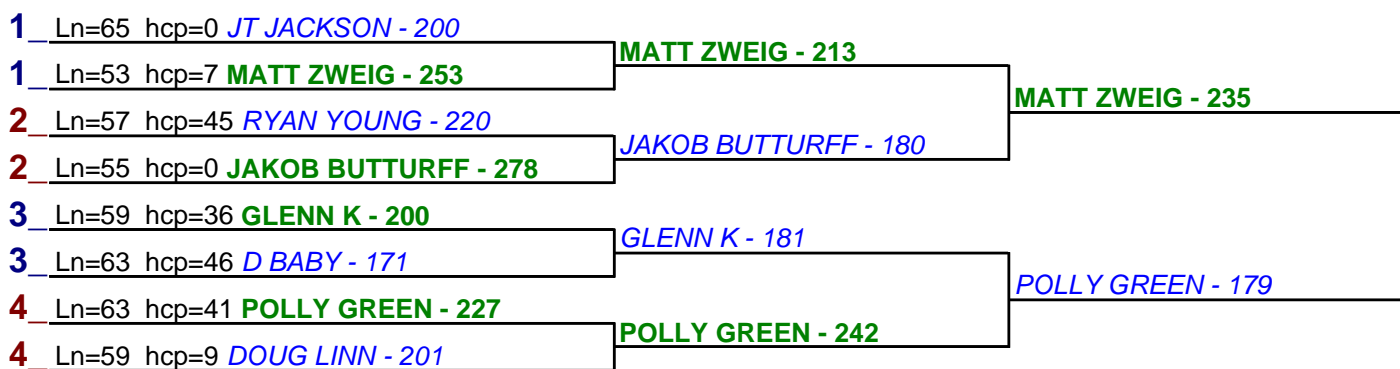

Game 3

HDCP BRACKETS - Handicap - #22

**** Finished ****

- 1. RYAN YOUNG \$15
- 2. MATT ZWEIG \$6

HDCP BRACKETS - Handicap - #23

**** Finished ****

- 1. MATT ZWEIG \$15
- 2. POLLY GREEN \$6

HDCP BRACKETS - Handicap - #24