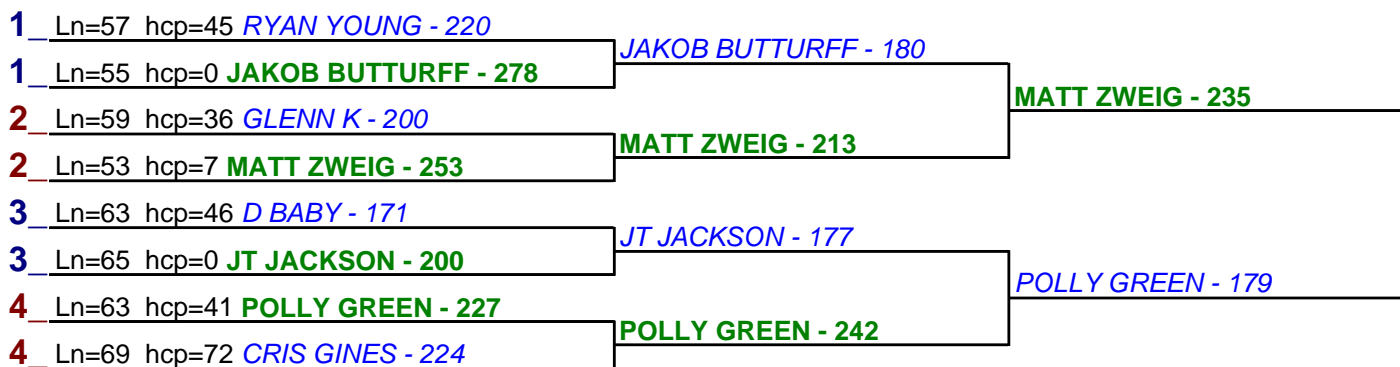

HDCP BRACKETS - Handicap - #18

** Finished **

1. **MATT ZWEIG** $15
2. **POLLY GREEN** $6