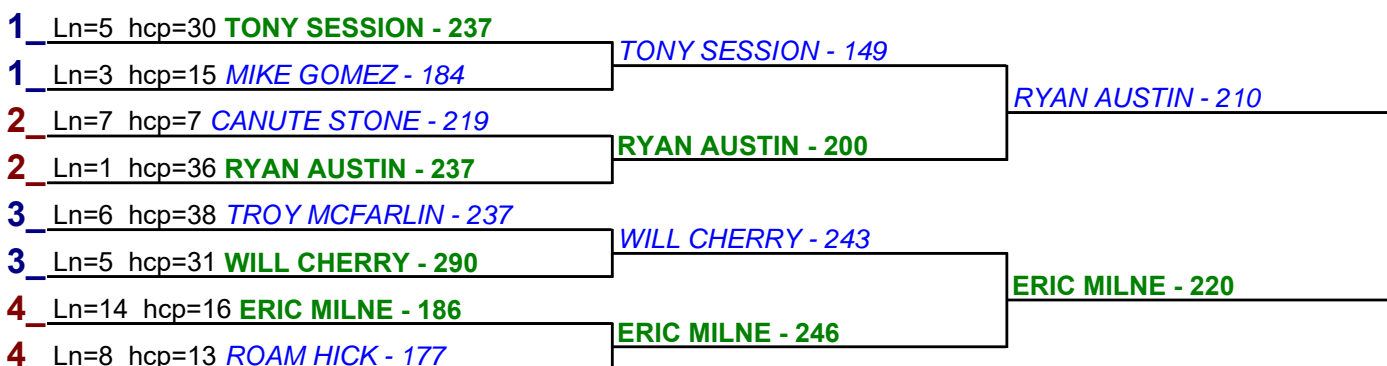

- 1. **DAVE DUNN \$15**
- 2. **CANUTE STONE \$6**

**Game 1**

**Game 2**

**Game 3**

**HANDICAP - Handicap - #4**

**\*\* Finished \*\***

- 1. MIKE GOMEZ \$15
- 2. TENA DUNN \$6

**HANDICAP - Handicap - #5**

**\*\* Finished \*\***

- 1. MIKE GOMEZ \$15
- 2. WILL CHERRY \$6

**HANDICAP - Handicap - #6**

**\*\* Finished \*\***

- 1. ERIC MILNE \$15
- 2. RYAN AUSTIN \$6

**Game 1**

**Game 2**

**Game 3**