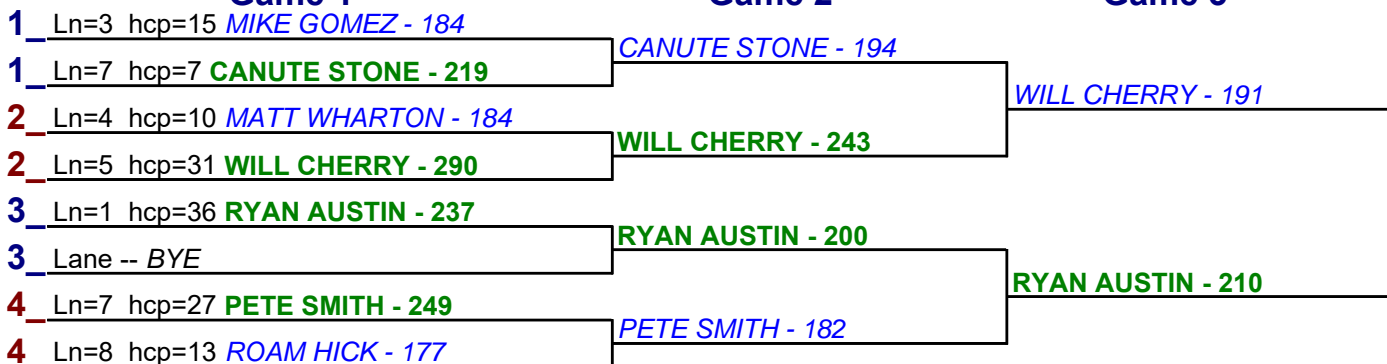

Game 1

Game 2

Game 3

HANDICAP - Handicap - #7

** Finished **

1. RYAN AUSTIN $12
2. WILL CHERRY $6

HANDICAP - Handicap - #8

** Finished **