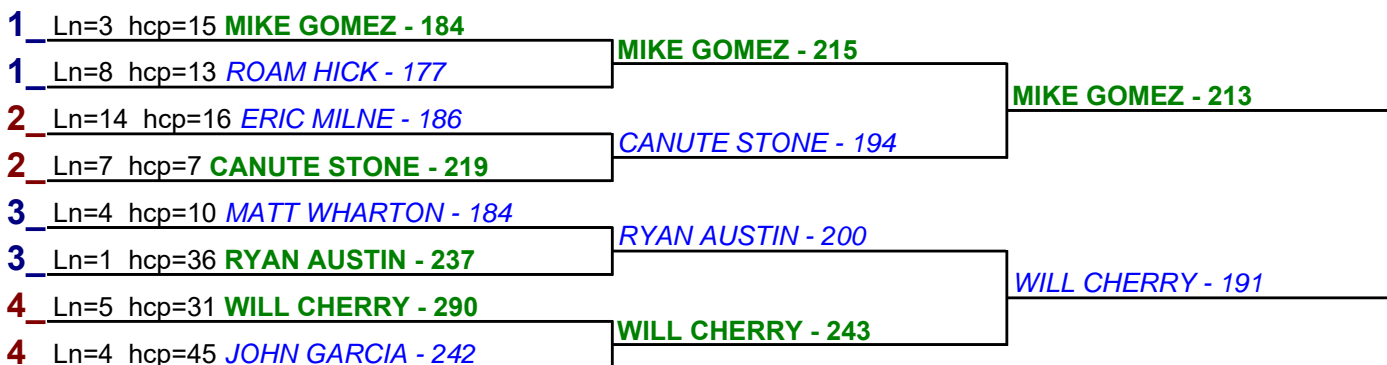

- 1. **DAVE DUNN \$15**
- 2. **CANUTE STONE \$6**

**Game 1**

**Game 2**

**Game 3**

**HANDICAP - Handicap - #4**

**\*\* Finished \*\***

- 1. MIKE GOMEZ \$15
- 2. TENA DUNN \$6

**HANDICAP - Handicap - #5**

**\*\* Finished \*\***

- 1. MIKE GOMEZ \$15
- 2. WILL CHERRY \$6

**HANDICAP - Handicap - #6**

**\*\* Finished \*\***

- 1. ERIC MILNE \$15
- 2. RYAN AUSTIN \$6

**Game 1**

**Game 2**

**Game 3**