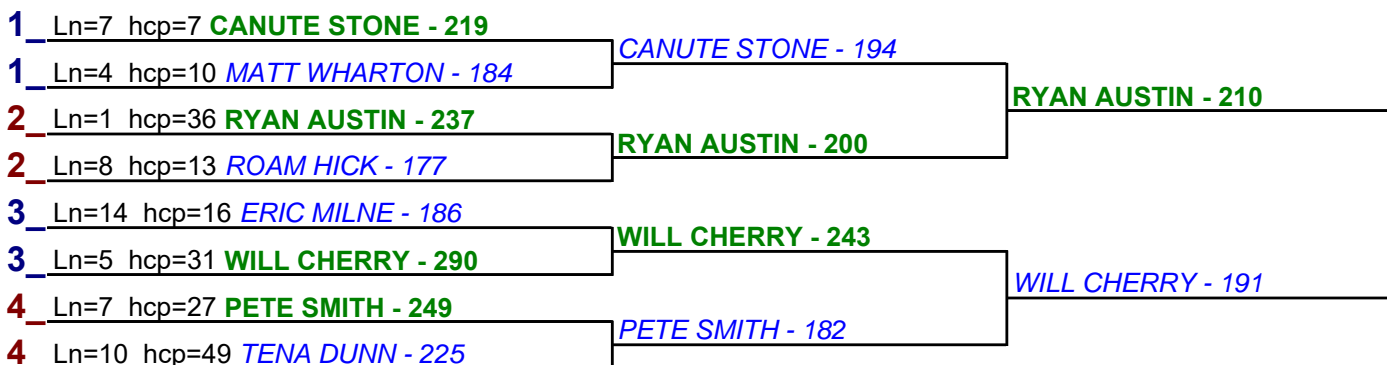

**\*\* Finished \*\***

- 1. MIKE GOMEZ \$15
- 2. WILL CHERRY \$6

**HANDICAP - Handicap - #6**

**\*\* Finished \*\***

- 1. ERIC MILNE \$15
- 2. RYAN AUSTIN \$6

**Game 1**

**Game 2**

**Game 3**

**HANDICAP - Handicap - #7**

**\*\* Finished \*\***

- 1. RYAN AUSTIN \$12
- 2. WILL CHERRY \$6

**HANDICAP - Handicap - #8**

**\*\* Finished \*\***

- 1. ERIC MILNE \$15
- 2. WILL CHERRY \$6

**HANDICAP - Handicap - #9**

**\*\* Finished \*\***

- 1. RYAN AUSTIN \$15
- 2. WILL CHERRY \$6

Game 1

Game 2

Game 3

HANDICAP - Handicap - #10

\*\* Finished \*\*

- 1. **TENA DUNN** \$15
- 2. **WILL CHERRY** \$6