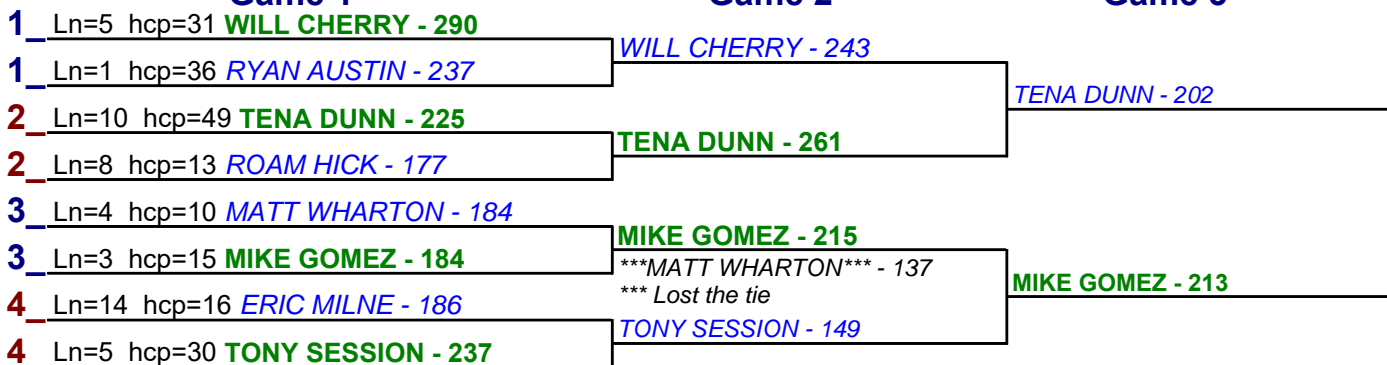

- 1. **DAVE DUNN \$15**
- 2. **CANUTE STONE \$6**

**Game 1**

**Game 2**

**Game 3**

**HANDICAP - Handicap - #4**

**\*\* Finished \*\***

- 1. MIKE GOMEZ \$15
- 2. TENA DUNN \$6

**HANDICAP - Handicap - #5**

**\*\* Finished \*\***

- 1. MIKE GOMEZ \$15
- 2. WILL CHERRY \$6

**HANDICAP - Handicap - #6**

**\*\* Finished \*\***

- 1. ERIC MILNE \$15
- 2. RYAN AUSTIN \$6

**Game 1**

**Game 2**

**Game 3**