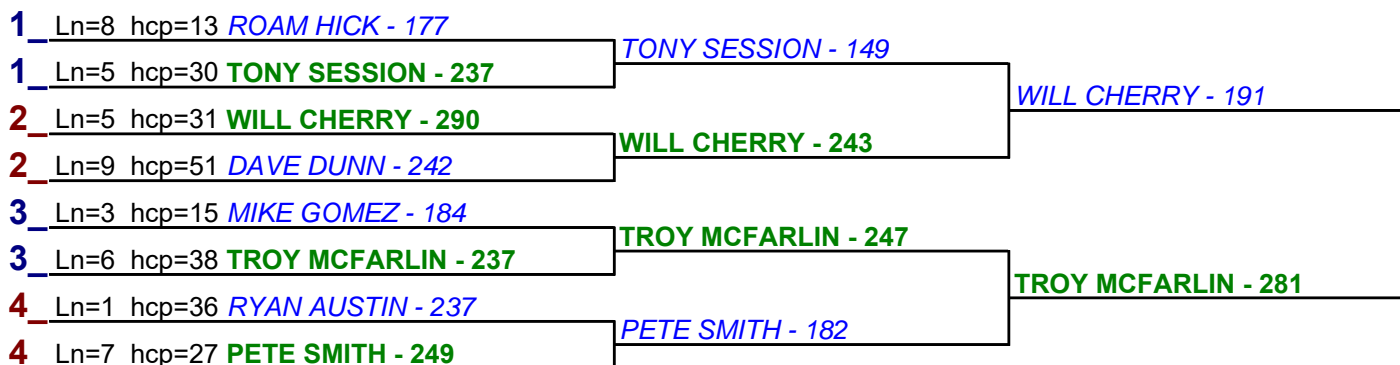

HANDICAP - Handicap - #11

** Finished **

1. **TROY MCFARLIN** $15
2. **WILL CHERRY** $6