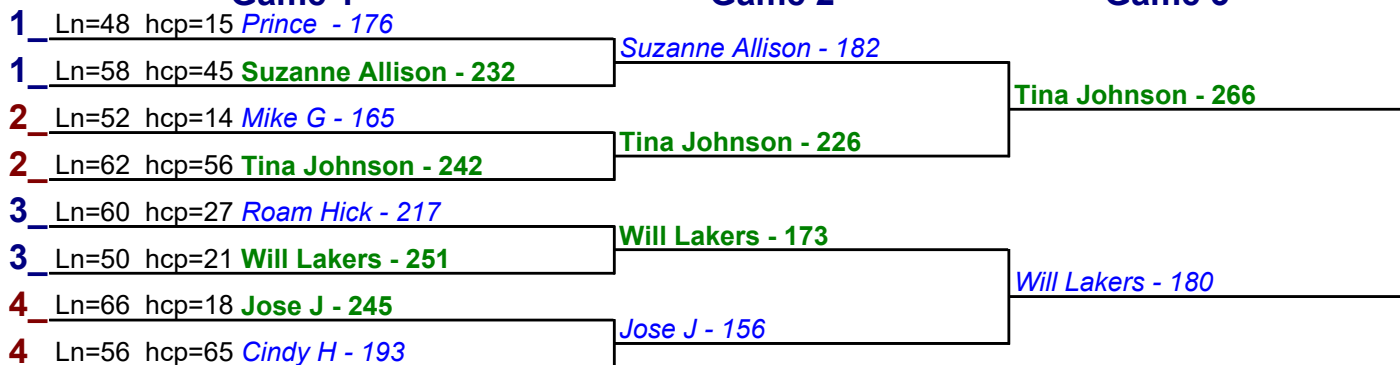

HDCP BRACKETS - Handicap - #24

**** Finished ****

- 1. **Roam Hick** \$15
- 2. **Darren M** \$6

Game 1

Game 2

Game 3

HDCP BRACKETS - Handicap - #25

**** Finished ****

- 1. Tina Johnson \$15
- 2. Will Lakers \$6

HDCP BRACKETS - Handicap - #26

**** Finished ****

- 1. Roam Hick \$12
- 2. Marshall K \$6

HDCP BRACKETS - Handicap - #27

**** Finished ****

- 1. Roam Hick \$15
- 2. Sara A \$6