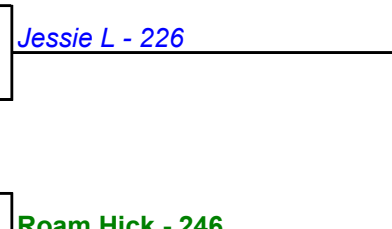

Game 3

HDCP BRACKETS - Handicap - #10

**** Finished ****

- 1. **Lamar L \$15**
- 2. **Doreen Gano \$6**

HDCP BRACKETS - Handicap - #11

**** Finished ****

- 1. **Darren M \$15**
- 2. **Marshall K \$6**

HDCP BRACKETS - Handicap - #12

**** Finished ****

- 1. **Roam Hick \$15**
- 2. **Jessie L \$6**

Game 1

Game 2

Game 3

HDCP BRACKETS - Handicap - #13

**** Finished ****

- 1. **Darren M** \$15
- 2. **JP** \$6