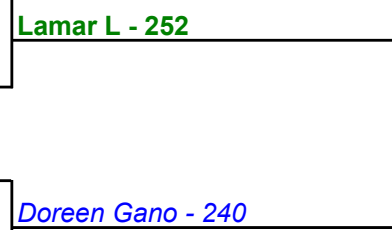

Game 1

Game 2

Game 3

HDCP BRACKETS - Handicap - #10

** Finished **

1. **Lamar L $15**
2. **Doreen Gano $6**