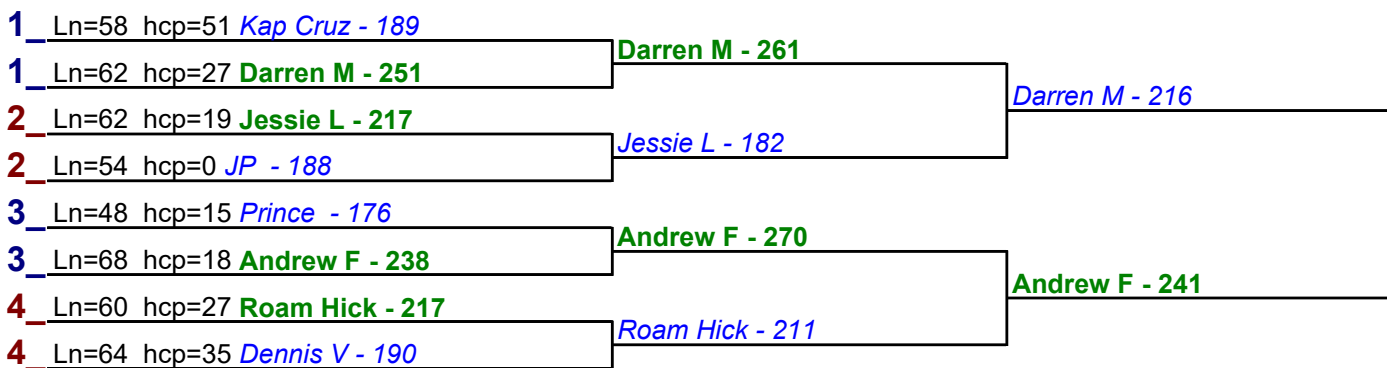

HDCP BRACKETS - Handicap - #2

**** Finished ****

- 1. **Roam Hick** \$15
- 2. **Jessica C** \$6

HDCP BRACKETS - Handicap - #3

**** Finished ****

- 1. **Lamar L** \$12
- 2. **Prince** \$6

Game 1

Game 2

Game 3

HDCP BRACKETS - Handicap - #4

**** Finished ****

- 1. **Prince** \$12
- 2. **Jessica C** \$6

HDCP BRACKETS - Handicap - #5

**** Finished ****

- 1. **Dennis V** \$15
- 2. **Chris S** \$6

HDCP BRACKETS - Handicap - #6

**** Finished ****

- 1. **Andrew F** \$15
- 2. **Darren M** \$6

Game 1

Game 2

Game 3

HDCP BRACKETS - Handicap - #7

**** Finished ****

- 1. **Chris S** \$15
- 2. **Darren M** \$6