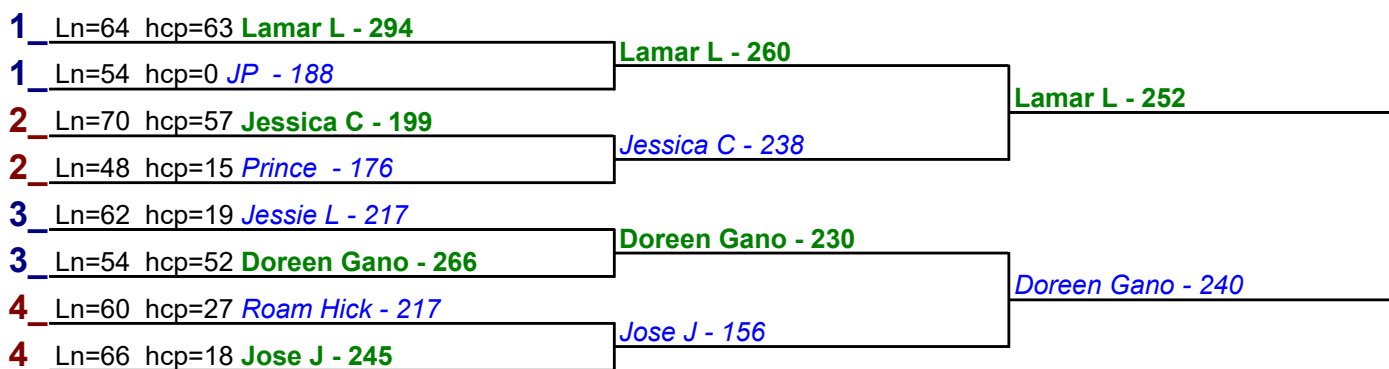

Game 3

HDCP BRACKETS - Handicap - #16

**** Finished ****

- 1. Ed Goosun \$15
- 2. Patricia Alonso \$6

HDCP BRACKETS - Handicap - #17

**** Finished ****

- 1. Lamar L \$15
- 2. Doreen Gano \$6

HDCP BRACKETS - Handicap - #18

**** Finished ****

- 1. Tina Johnson \$15
- 2. Ed Goosun \$6

Game 1

Game 2

Game 3

HDCP BRACKETS - Handicap - #19

**** Finished ****

- 1. **Andrew F \$15**
- 2. **Rita Sanchez \$6**