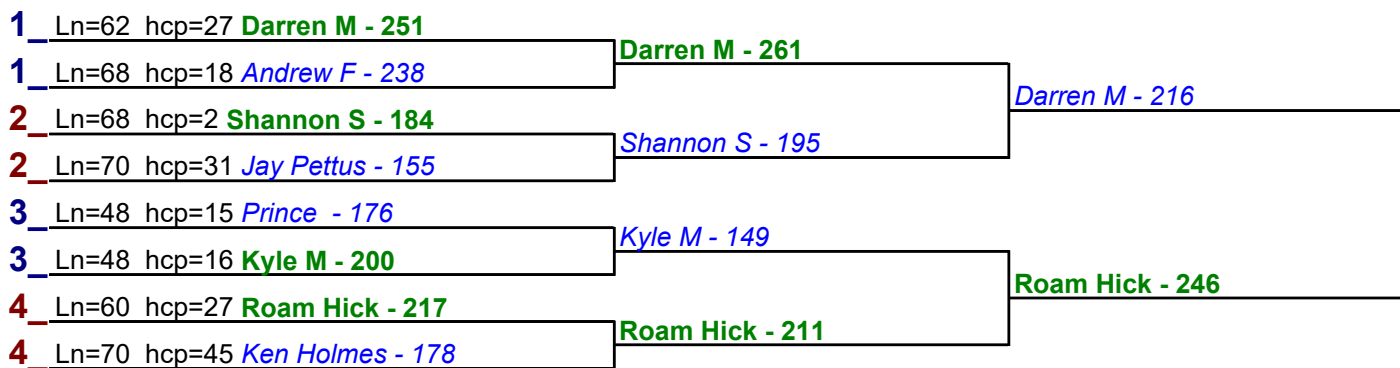

Game 2

Game 3

HDCP BRACKETS - Handicap - #22

**** Finished ****

- 1. **Tina Johnson** \$15
- 2. **Lamar L** \$6

HDCP BRACKETS - Handicap - #23

**** Finished ****

- 1. **Roam Hick** \$15
- 2. **Andrew F** \$6

HDCP BRACKETS - Handicap - #24

**** Finished ****

- 1. **Roam Hick** \$15
- 2. **Darren M** \$6

Game 1

Game 2

Game 3

HDCP BRACKETS - Handicap - #25

**** Finished ****