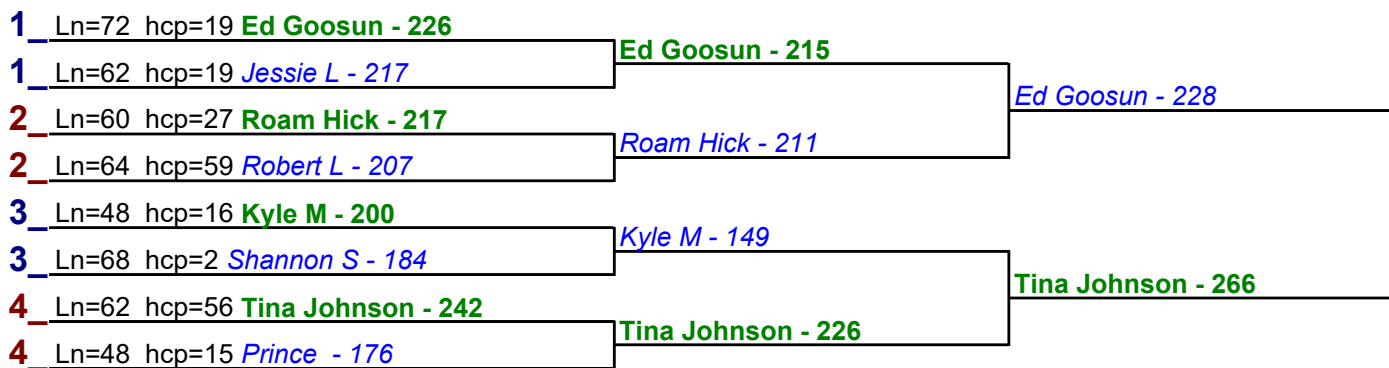

HDCP BRACKETS - Handicap - #18

** Finished **

1. Tina Johnson $15
2. Ed Goosun $6