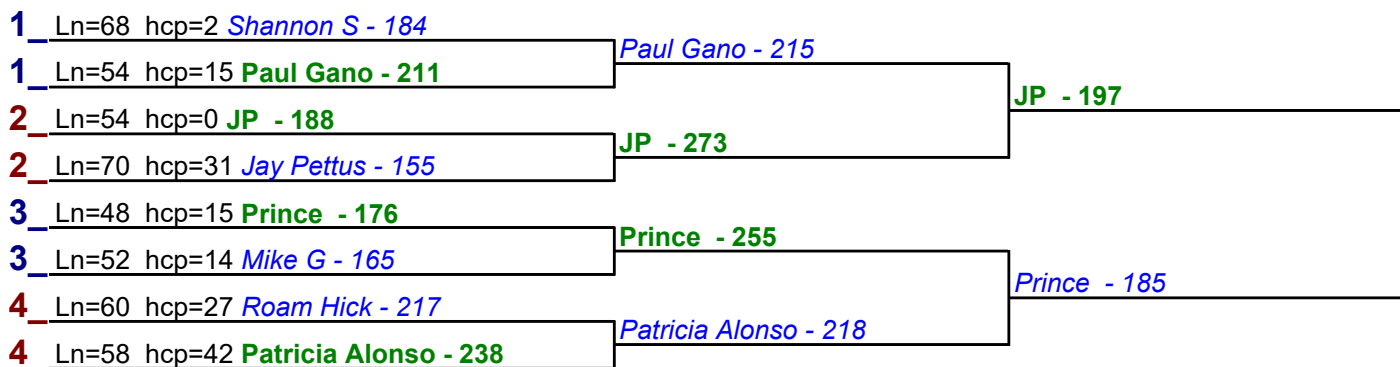

HDCP BRACKETS - Handicap - #8

** Finished **

1. **JP** $15
2. **Prince** $6