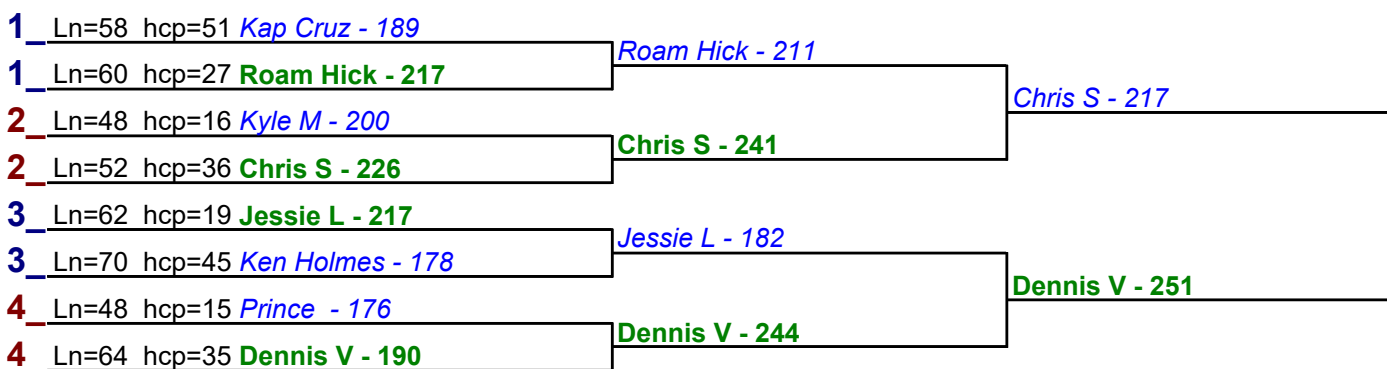

Game 3

HDCP BRACKETS - Handicap - #4

**** Finished ****

- 1. **Prince** \$12
- 2. **Jessica C** \$6

HDCP BRACKETS - Handicap - #5

**** Finished ****

- 1. **Dennis V** \$15
- 2. **Chris S** \$6

HDCP BRACKETS - Handicap - #6