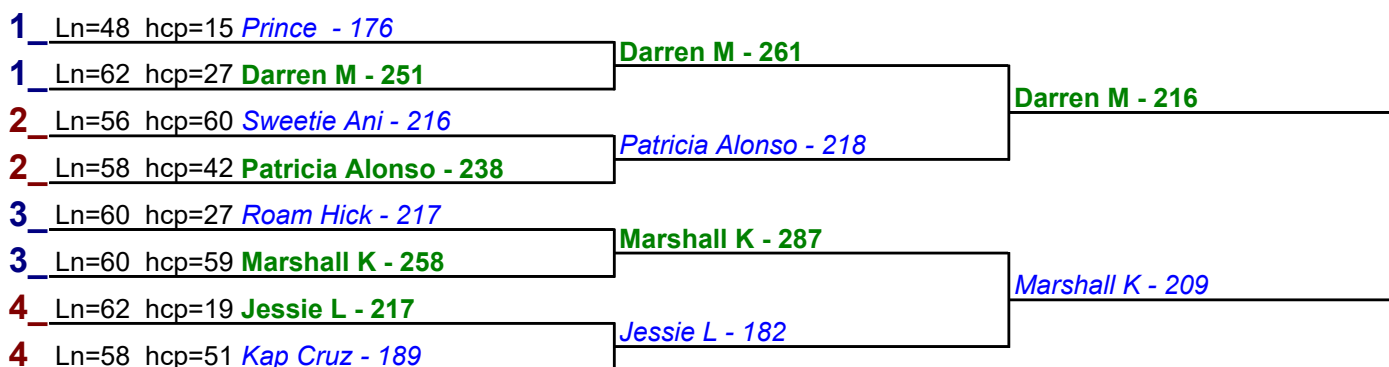

Game 3

HDCP BRACKETS - Handicap - #10

**** Finished ****

- 1. **Lamar L \$15**
- 2. **Doreen Gano \$6**

HDCP BRACKETS - Handicap - #11

**** Finished ****

- 1. **Darren M \$15**
- 2. **Marshall K \$6**

HDCP BRACKETS - Handicap - #12

**** Finished ****

- 1. **Roam Hick \$15**
- 2. **Jessie L \$6**

Game 1

Game 2

Game 3

HDCP BRACKETS - Handicap - #13

**** Finished ****

- 1. **Darren M** \$15
- 2. **JP** \$6