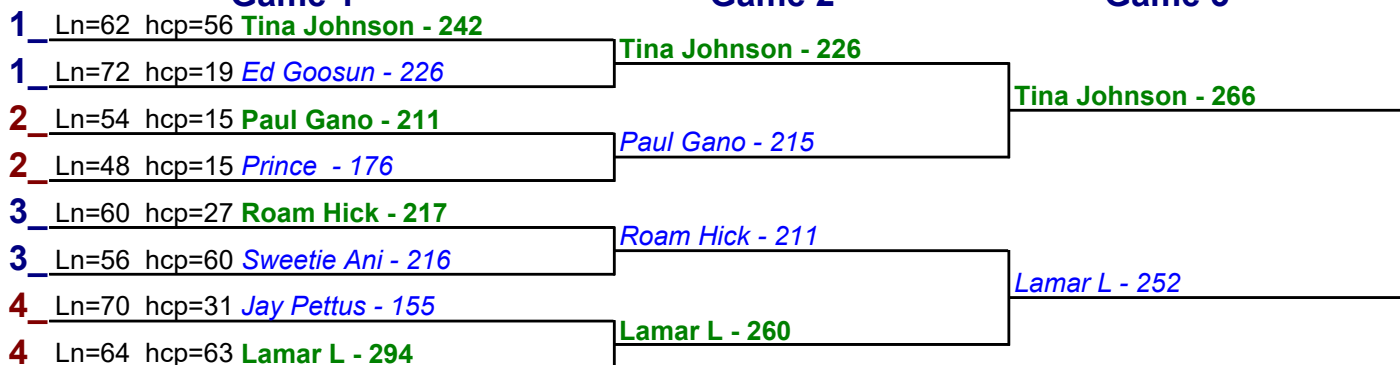

HDCP BRACKETS - Handicap - #20

**** Finished ****

- 1. **Patricia Alonso \$15**
- 2. **Marshall K \$6**

HDCP BRACKETS - Handicap - #21

**** Finished ****

- 1. **Darren M \$15**
- 2. **Marshall K \$6**

Game 1

Game 2

Game 3

HDCP BRACKETS - Handicap - #22

**** Finished ****

- 1. **Tina Johnson** \$15
- 2. **Lamar L** \$6

HDCP BRACKETS - Handicap - #23

**** Finished ****

- 1. **Roam Hick** \$15
- 2. **Andrew F** \$6