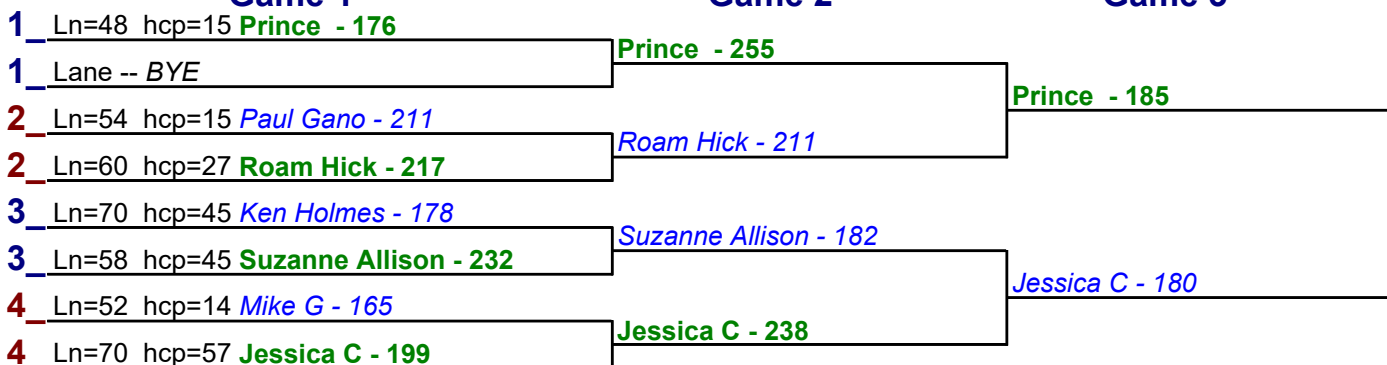

HDCP BRACKETS - Handicap - #2

**** Finished ****

- 1. **Roam Hick** \$15
- 2. **Jessica C** \$6

HDCP BRACKETS - Handicap - #3

**** Finished ****

- 1. **Lamar L** \$12
- 2. **Prince** \$6

Game 1

Game 2

Game 3

HDCP BRACKETS - Handicap - #4

**** Finished ****

- 1. **Prince** \$12
- 2. **Jessica C** \$6

HDCP BRACKETS - Handicap - #5

**** Finished ****

- 1. **Dennis V** \$15
- 2. **Chris S** \$6

HDCP BRACKETS - Handicap - #6