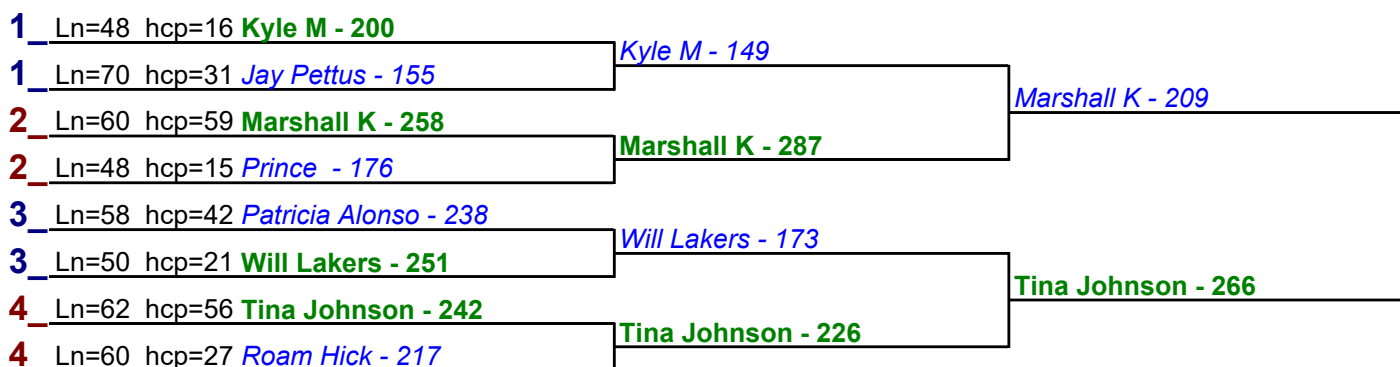

Game 1

Game 2

Game 3

HDCP BRACKETS - Handicap - #28

**** Finished ****

- 1. **Darren M** \$10.50
- 2. **Sweetie Ani** \$10.50

HDCP BRACKETS - Handicap - #29

**** Finished ****

- 1. **Tina Johnson** \$15
- 2. **Lamar L** \$6

HDCP BRACKETS - Handicap - #30

**** Finished ****

- 1. **Tina Johnson** \$15
- 2. **Marshall K** \$6

Game 1

Game 2

Game 3

HDCP BRACKETS - Handicap - #31