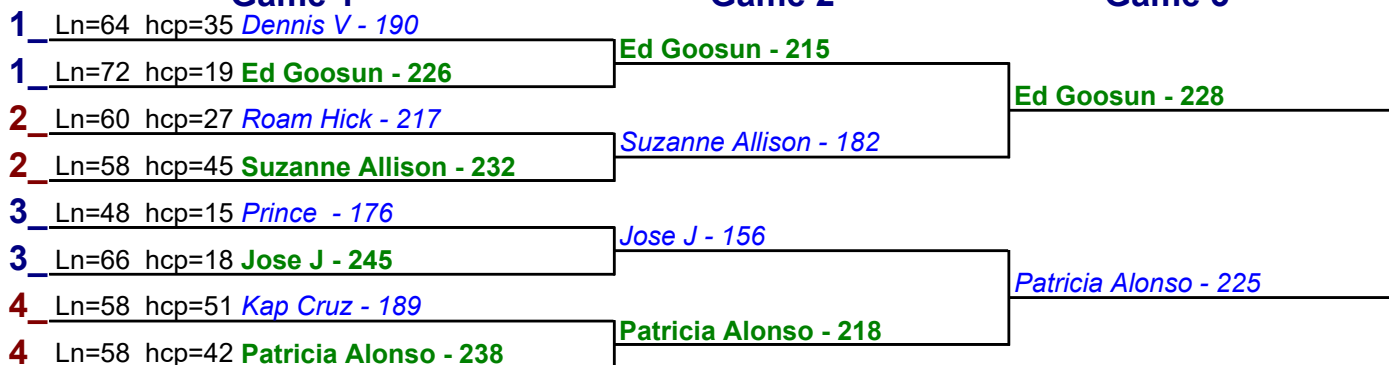

Game 1

Game 2

Game 3

HDCP BRACKETS - Handicap - #16

** Finished **

1. Ed Goosun $15
2. Patricia Alonso $6