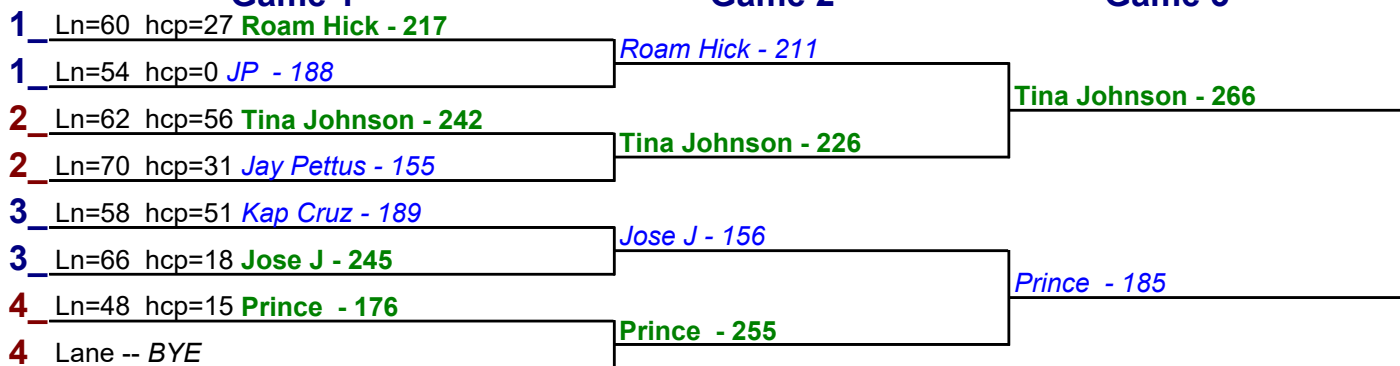

Game 1

Game 2

Game 3

HDCP BRACKETS - Handicap - #28

**** Finished ****

- 1. **Darren M** \$10.50
- 2. **Sweetie Ani** \$10.50

HDCP BRACKETS - Handicap - #29

**** Finished ****

- 1. **Tina Johnson** \$15
- 2. **Lamar L** \$6

HDCP BRACKETS - Handicap - #30

**** Finished ****

- 1. **Tina Johnson** \$15
- 2. **Marshall K** \$6

Game 1

Game 2

Game 3

HDCP BRACKETS - Handicap - #31

**** Finished ****

- 1. **Tina Johnson** \$12
- 2. **Prince** \$6

HDCP BRACKETS - Handicap - #32

**** Finished ****

- 1. **Lamar L** \$15
- 2. **Robert L** \$6

HDCP BRACKETS - Handicap - #33

**** Finished ****