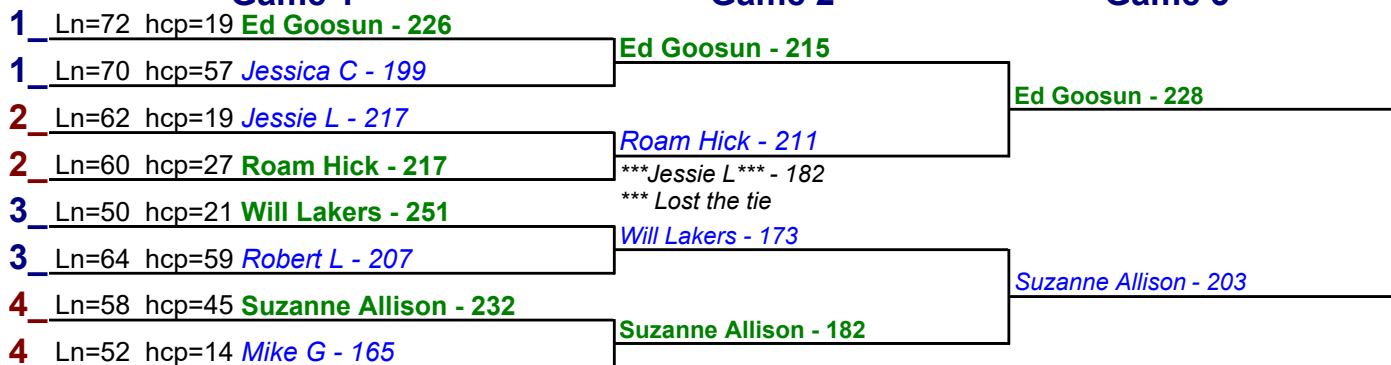

**** Finished ****

- 1. **Tina Johnson** \$12
- 2. **Prince** \$6

HDCP BRACKETS - Handicap - #32

**** Finished ****

- 1. **Lamar L** \$15
- 2. **Robert L** \$6

HDCP BRACKETS - Handicap - #33

**** Finished ****

- 1. **Tina Johnson** \$15
- 2. **Andrew F** \$6

Game 1

Game 2

Game 3

HDCP BRACKETS - Handicap - #34

**** Finished ****

- 1. Ed Goosun \$15
- 2. Suzanne Allison \$6

HDCP BRACKETS - Handicap - #35

**** Finished ****

- 1. Chris S \$15
- 2. Jessica C \$6

HDCP BRACKETS - Handicap - #36

**** Finished ****

- 1. Lamar L \$15
- 2. Marshall K \$6