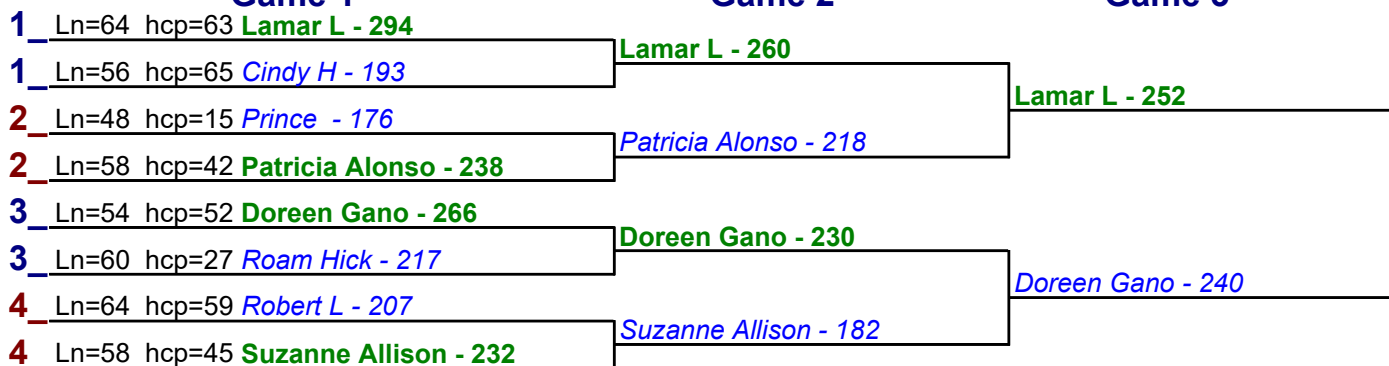

Game 1

Game 2

Game 3

HDCP BRACKETS - Handicap - #10

** Finished **

1. **Lamar L $15**
2. **Doreen Gano $6**