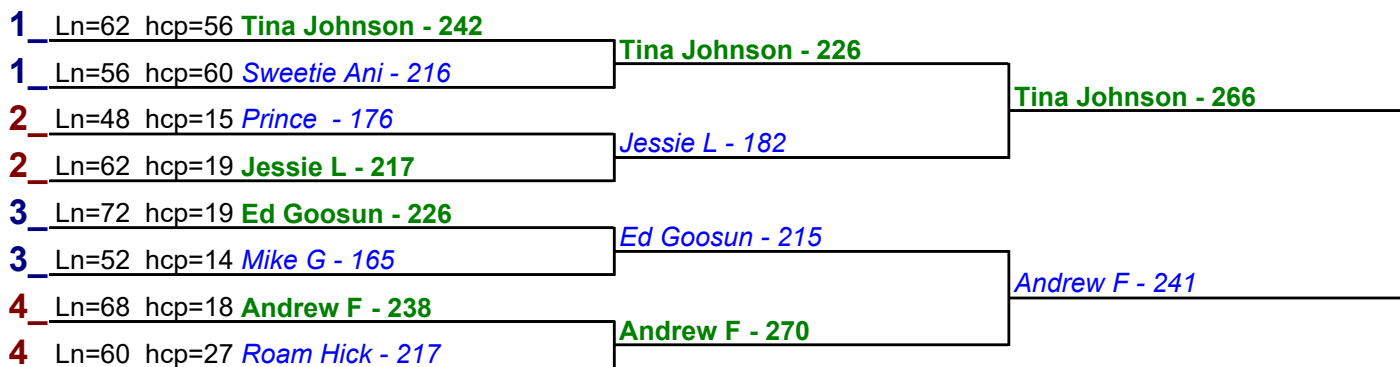

**** Finished ****

- 1. **Tina Johnson** \$12
- 2. **Prince** \$6

HDCP BRACKETS - Handicap - #32

**** Finished ****

- 1. **Lamar L** \$15
- 2. **Robert L** \$6

HDCP BRACKETS - Handicap - #33

**** Finished ****

- 1. **Tina Johnson** \$15
- 2. **Andrew F** \$6

Game 1

Game 2

Game 3

HDCP BRACKETS - Handicap - #34

**** Finished ****

- 1. Ed Goosun \$15
- 2. Suzanne Allison \$6

HDCP BRACKETS - Handicap - #35