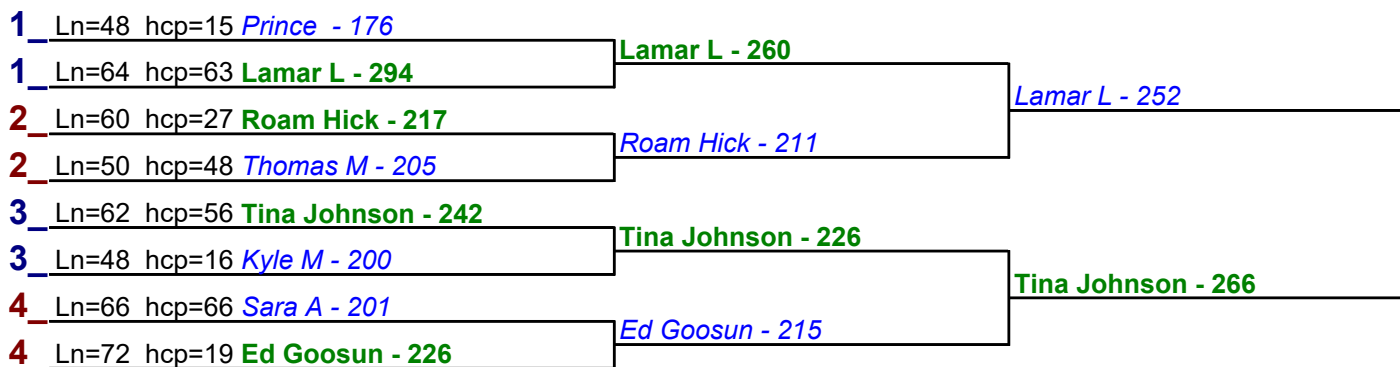

Game 1

Game 2

Game 3

HDCP BRACKETS - Handicap - #28

**** Finished ****

- 1. **Darren M** \$10.50
- 2. **Sweetie Ani** \$10.50

HDCP BRACKETS - Handicap - #29

**** Finished ****

- 1. **Tina Johnson** \$15
- 2. **Lamar L** \$6

HDCP BRACKETS - Handicap - #30

**** Finished ****

- 1. **Tina Johnson** \$15
- 2. **Marshall K** \$6

Game 1

Game 2

Game 3

HDCP BRACKETS - Handicap - #31