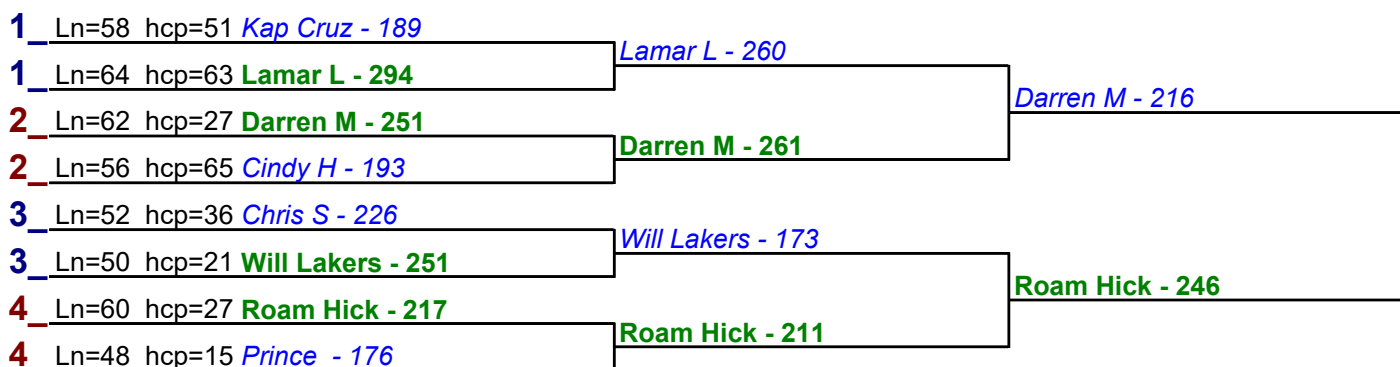

HDCP BRACKETS - Handicap - #14

**** Finished ****

- 1. **Sweetie Ani** \$15
- 2. **JP** \$6

HDCP BRACKETS - Handicap - #15

**** Finished ****

- 1. **Roam Hick** \$15
- 2. **Darren M** \$6

Game 1

Game 2