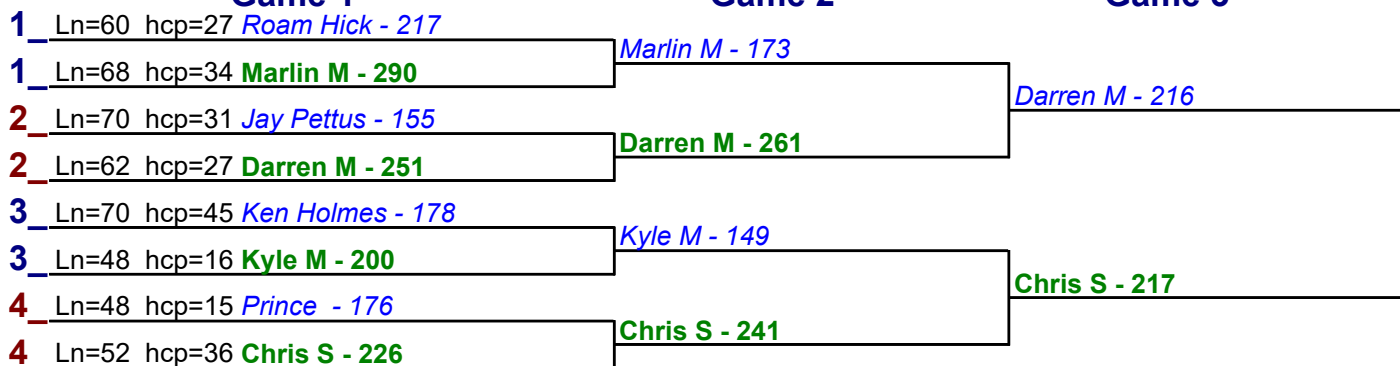

**** Finished ****

- 1. **Andrew F** \$15
- 2. **Darren M** \$6

Game 1

Game 2

Game 3

HDCP BRACKETS - Handicap - #7

**** Finished ****

- 1. **Chris S** \$15
- 2. **Darren M** \$6