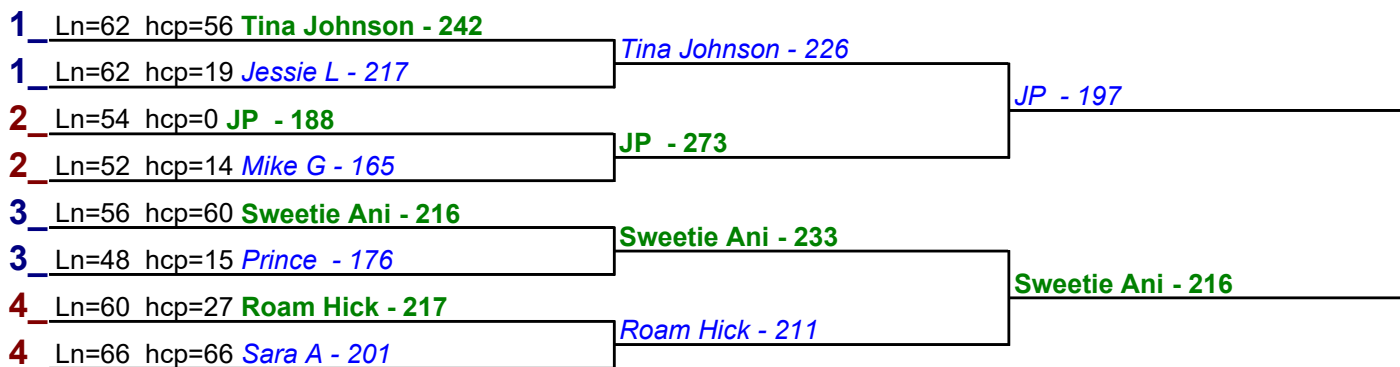

**** Finished ****

- 1. **Roam Hick \$15**
- 2. **Jessie L \$6**

Game 1

Game 2

Game 3

HDCP BRACKETS - Handicap - #13

**** Finished ****

- 1. **Darren M** \$15
- 2. **JP** \$6

HDCP BRACKETS - Handicap - #14

**** Finished ****

- 1. **Sweetie Ani** \$15
- 2. **JP** \$6

HDCP BRACKETS - Handicap - #15

**** Finished ****

- 1. **Roam Hick** \$15
- 2. **Darren M** \$6

Game 1

Game 2