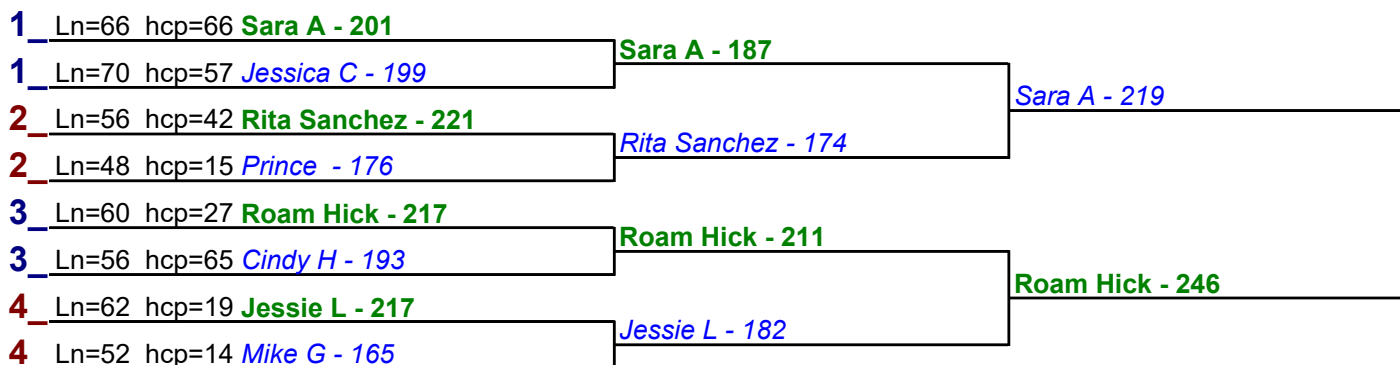

- 1. Tina Johnson \$15
- 2. Will Lakers \$6

HDCP BRACKETS - Handicap - #26

**** Finished ****

- 1. Roam Hick \$12
- 2. Marshall K \$6

HDCP BRACKETS - Handicap - #27

**** Finished ****

- 1. Roam Hick \$15
- 2. Sara A \$6

Game 1

Game 2

Game 3

HDCP BRACKETS - Handicap - #28

**** Finished ****

- 1. **Darren M** \$10.50
- 2. **Sweetie Ani** \$10.50

HDCP BRACKETS - Handicap - #29

**** Finished ****