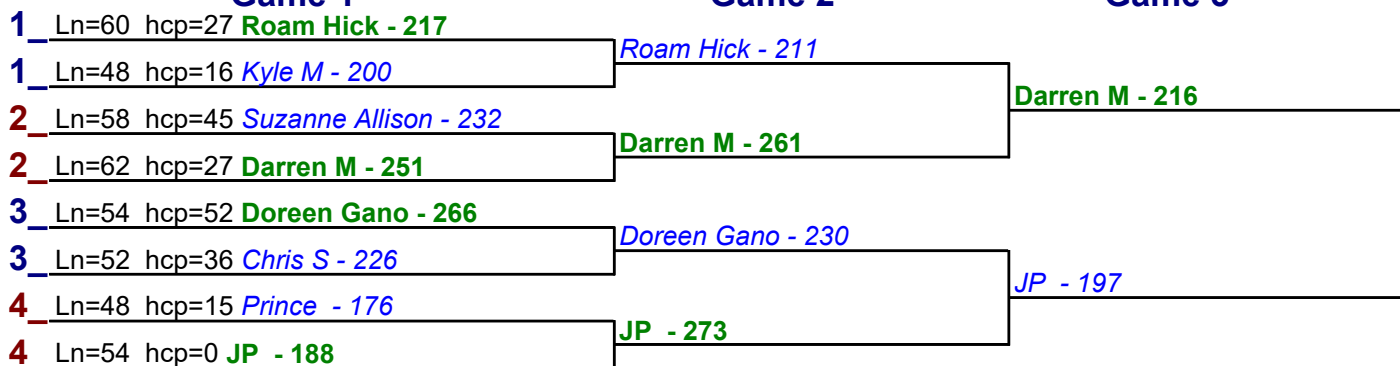

**** Finished ****

- 1. **Roam Hick \$15**
- 2. **Jessie L \$6**

Game 1

Game 2

Game 3

HDCP BRACKETS - Handicap - #13

**** Finished ****

- 1. **Darren M** \$15
- 2. **JP** \$6