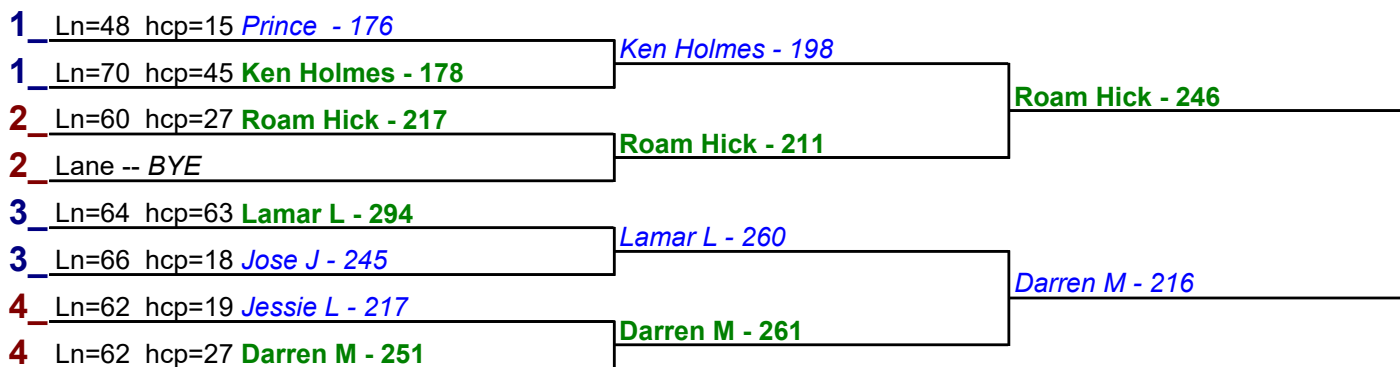

HDCP BRACKETS - Handicap - #8

**** Finished ****

- 1. **JP** \$15
- 2. **Prince** \$6

HDCP BRACKETS - Handicap - #9

**** Finished ****

- 1. **Roam Hick** \$12
- 2. **Darren M** \$6

Game 1

Game 2

Game 3

HDCP BRACKETS - Handicap - #10

**** Finished ****

- 1. **Lamar L \$15**
- 2. **Doreen Gano \$6**

HDCP BRACKETS - Handicap - #11

**** Finished ****

- 1. **Darren M \$15**
- 2. **Marshall K \$6**

HDCP BRACKETS - Handicap - #12