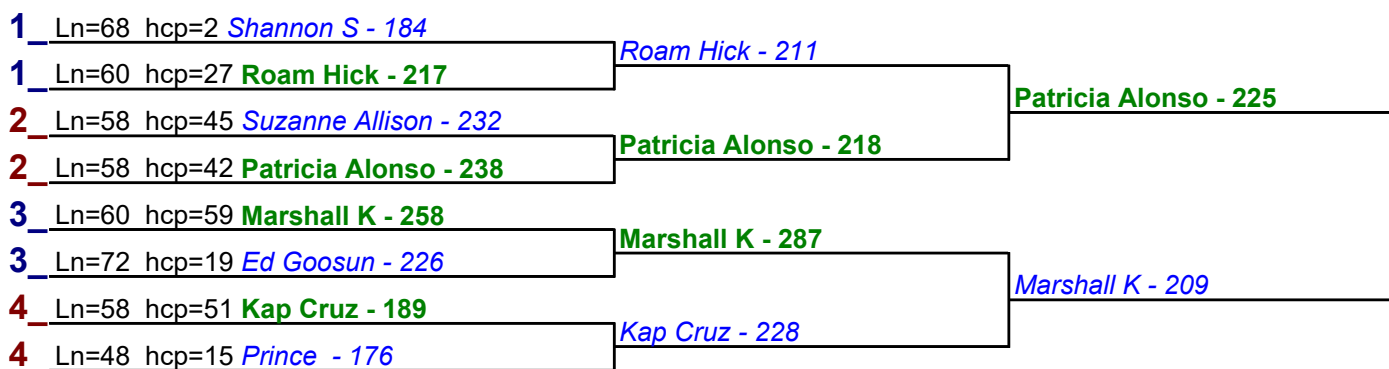

HDCP BRACKETS - Handicap - #20

** Finished **

1. **Patricia Alonso $15**
2. **Marshall K $6**