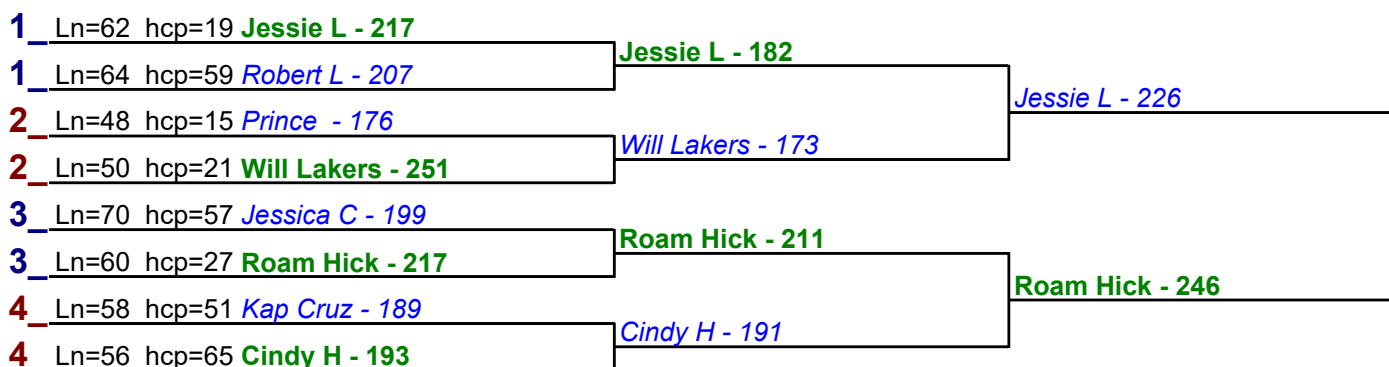

Game 3

HDCP BRACKETS - Handicap - #10

**** Finished ****

- 1. **Lamar L \$15**
- 2. **Doreen Gano \$6**

HDCP BRACKETS - Handicap - #11

**** Finished ****

- 1. **Darren M \$15**
- 2. **Marshall K \$6**

HDCP BRACKETS - Handicap - #12

**** Finished ****

- 1. **Roam Hick \$15**
- 2. **Jessie L \$6**

Game 1

Game 2

Game 3

HDCP BRACKETS - Handicap - #13

**** Finished ****

- 1. **Darren M** \$15
- 2. **JP** \$6