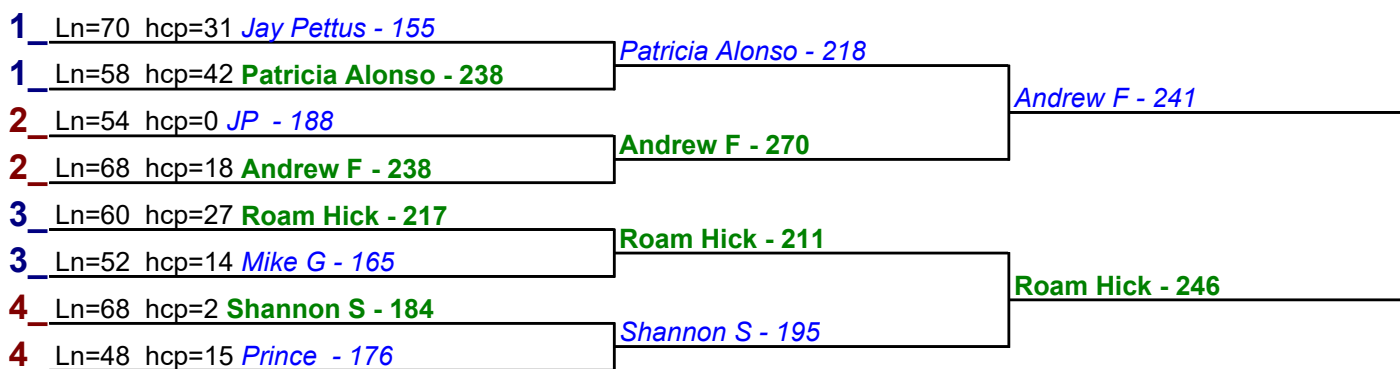

Game 2

Game 3

HDCP BRACKETS - Handicap - #22

**** Finished ****

- 1. **Tina Johnson** \$15
- 2. **Lamar L** \$6

HDCP BRACKETS - Handicap - #23

**** Finished ****

- 1. **Roam Hick** \$15
- 2. **Andrew F** \$6

HDCP BRACKETS - Handicap - #24

**** Finished ****

- 1. **Roam Hick** \$15
- 2. **Darren M** \$6

Game 1

Game 2

Game 3

HDCP BRACKETS - Handicap - #25

**** Finished ****