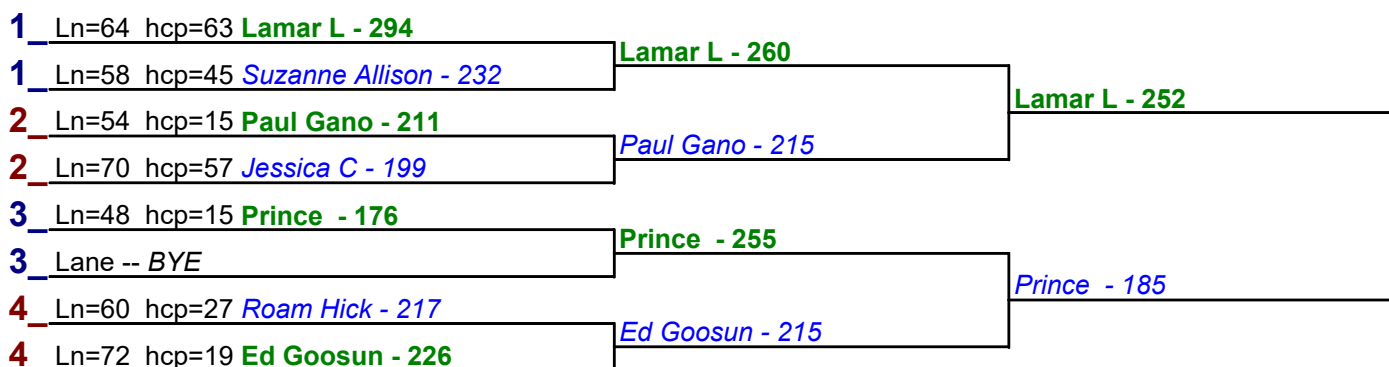

HDCP BRACKETS - Handicap - #2

**** Finished ****

- 1. **Roam Hick** \$15
- 2. **Jessica C** \$6

HDCP BRACKETS - Handicap - #3

**** Finished ****

- 1. **Lamar L** \$12
- 2. **Prince** \$6

Game 1

Game 2

Game 3

HDCP BRACKETS - Handicap - #4

**** Finished ****

- 1. **Prince** \$12
- 2. **Jessica C** \$6

HDCP BRACKETS - Handicap - #5

**** Finished ****

- 1. **Dennis V** \$15
- 2. **Chris S** \$6

HDCP BRACKETS - Handicap - #6