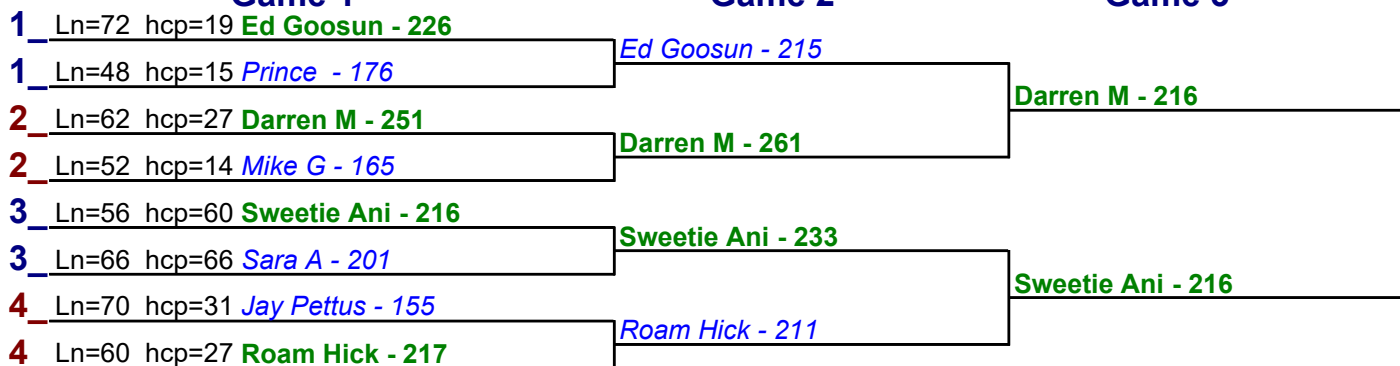

- 1. Tina Johnson \$15
- 2. Will Lakers \$6

HDCP BRACKETS - Handicap - #26

**** Finished ****

- 1. Roam Hick \$12
- 2. Marshall K \$6

HDCP BRACKETS - Handicap - #27

**** Finished ****

- 1. Roam Hick \$15
- 2. Sara A \$6

Game 1

Game 2

Game 3

HDCP BRACKETS - Handicap - #28

**** Finished ****

- 1. **Darren M** \$10.50
- 2. **Sweetie Ani** \$10.50

HDCP BRACKETS - Handicap - #29

**** Finished ****