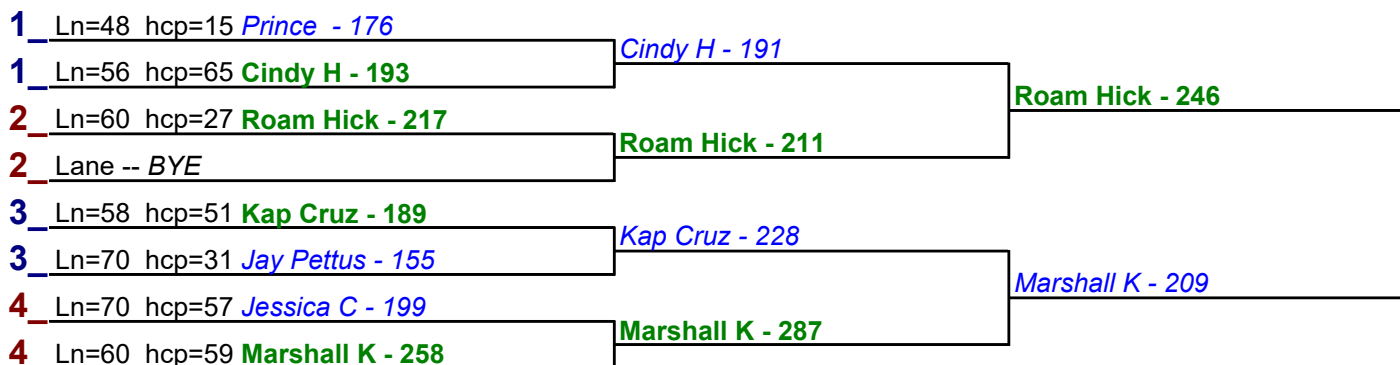

Game 2

Game 3

HDCP BRACKETS - Handicap - #22

**** Finished ****

- 1. **Tina Johnson** \$15
- 2. **Lamar L** \$6

HDCP BRACKETS - Handicap - #23

**** Finished ****

- 1. **Roam Hick** \$15
- 2. **Andrew F** \$6

HDCP BRACKETS - Handicap - #24

**** Finished ****

- 1. **Roam Hick** \$15
- 2. **Darren M** \$6

Game 1

Game 2

Game 3

HDCP BRACKETS - Handicap - #25

**** Finished ****

- 1. Tina Johnson \$15
- 2. Will Lakers \$6

HDCP BRACKETS - Handicap - #26

**** Finished ****

- 1. Roam Hick \$12
- 2. Marshall K \$6

HDCP BRACKETS - Handicap - #27

**** Finished ****

- 1. Roam Hick \$15
- 2. Sara A \$6