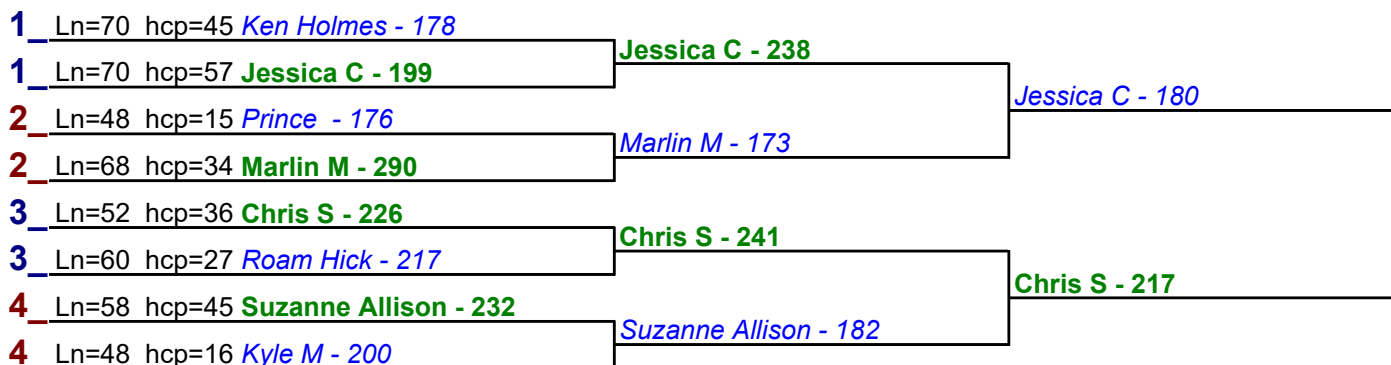

**** Finished ****

- 1. **Tina Johnson** \$12
- 2. **Prince** \$6

HDCP BRACKETS - Handicap - #32

**** Finished ****

- 1. **Lamar L** \$15
- 2. **Robert L** \$6

HDCP BRACKETS - Handicap - #33

**** Finished ****

- 1. **Tina Johnson** \$15
- 2. **Andrew F** \$6

Game 1

Game 2

Game 3

HDCP BRACKETS - Handicap - #34

**** Finished ****

- 1. Ed Goosun \$15
- 2. Suzanne Allison \$6

HDCP BRACKETS - Handicap - #35

**** Finished ****

- 1. Chris S \$15
- 2. Jessica C \$6

HDCP BRACKETS - Handicap - #36

**** Finished ****

- 1. Lamar L \$15
- 2. Marshall K \$6