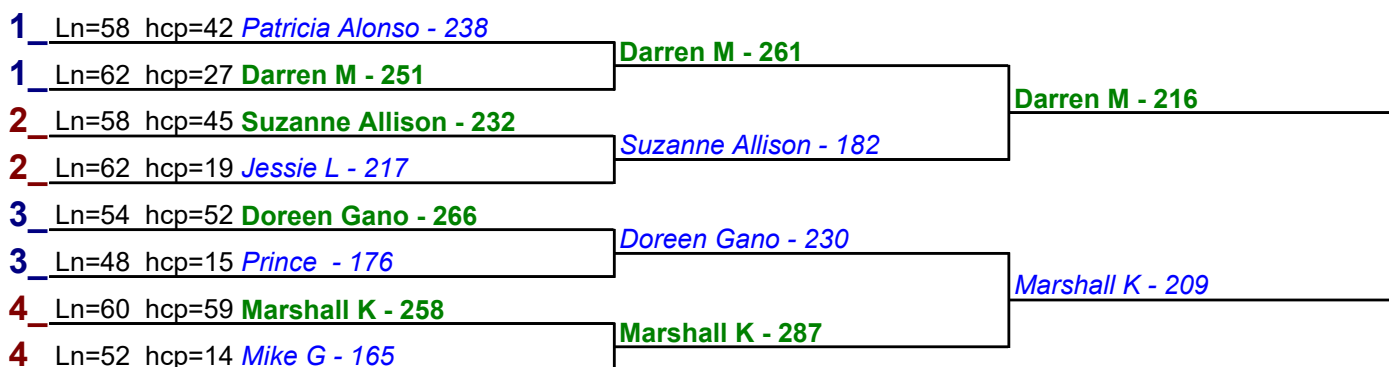

HDCP BRACKETS - Handicap - #20

**** Finished ****

- 1. **Patricia Alonso \$15**
- 2. **Marshall K \$6**

HDCP BRACKETS - Handicap - #21

**** Finished ****

- 1. **Darren M \$15**
- 2. **Marshall K \$6**

Game 1