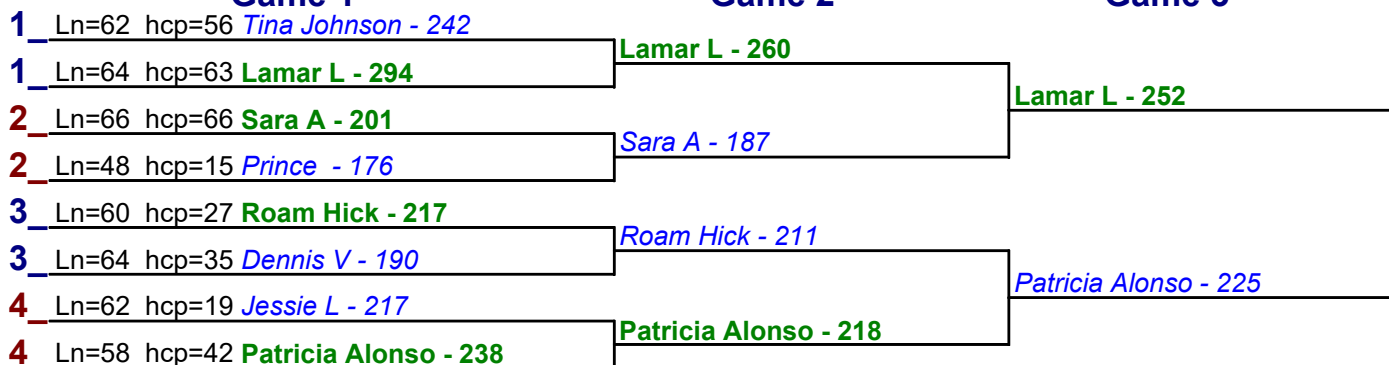

Saturday 9:00 am

Sunset Station

Game 1

Game 2

Game 3

HDCP BRACKETS - Handicap - #1

**** Finished ****

- 1. **Lamar L** \$15
- 2. **Patricia Alonso** \$6

HDCP BRACKETS - Handicap - #2

**** Finished ****

- 1. **Roam Hick** \$15
- 2. **Jessica C** \$6

HDCP BRACKETS - Handicap - #3

**** Finished ****

- 1. **Lamar L** \$12
- 2. **Prince** \$6

Game 1

Game 2