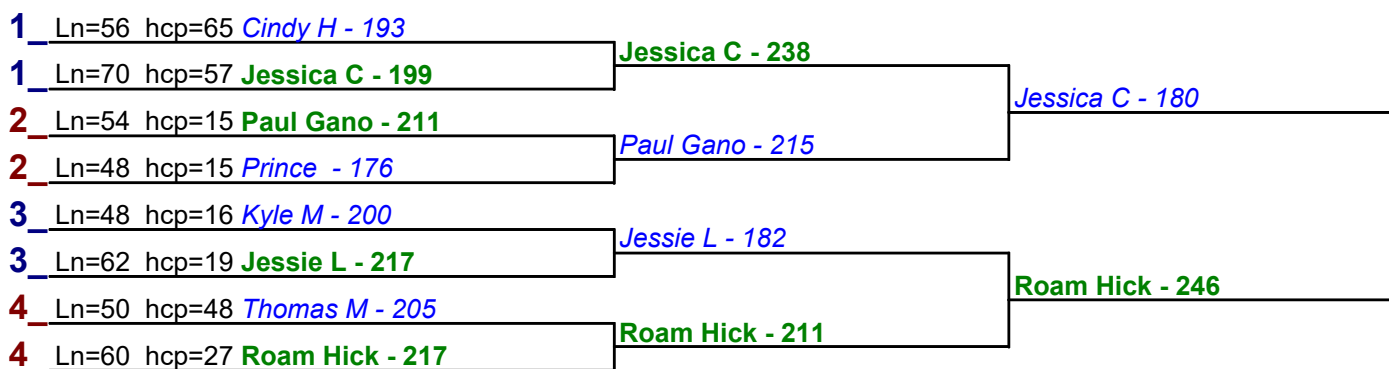

Saturday 9:00 am

Sunset Station

Game 1

Game 2

Game 3

HDCP BRACKETS - Handicap - #1

**** Finished ****

- 1. **Lamar L** \$15
- 2. **Patricia Alonso** \$6

HDCP BRACKETS - Handicap - #2

**** Finished ****

- 1. **Roam Hick** \$15
- 2. **Jessica C** \$6

HDCP BRACKETS - Handicap - #3

**** Finished ****

- 1. **Lamar L** \$12
- 2. **Prince** \$6

Game 1

Game 2