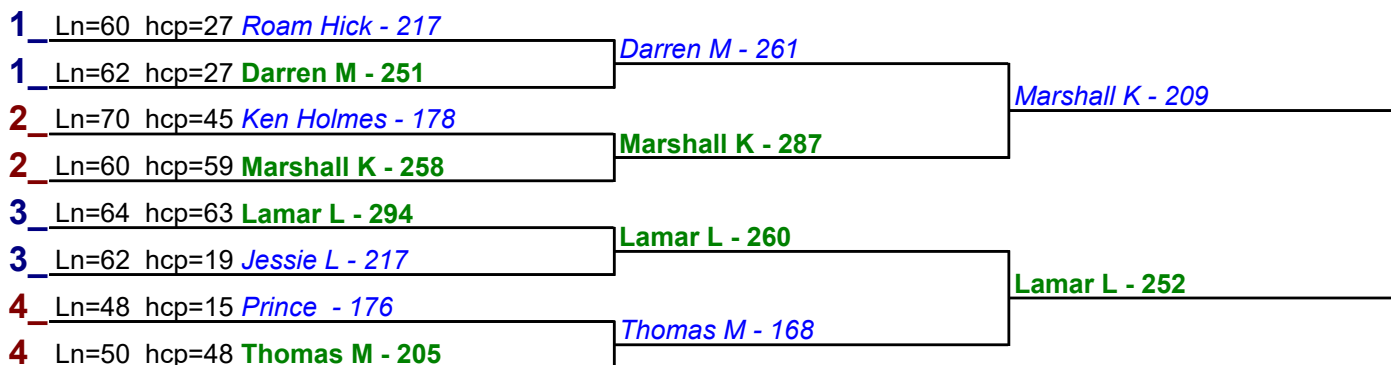

**** Finished ****

- 1. **Tina Johnson** \$12
- 2. **Prince** \$6

HDCP BRACKETS - Handicap - #32

**** Finished ****

- 1. **Lamar L** \$15
- 2. **Robert L** \$6

HDCP BRACKETS - Handicap - #33

**** Finished ****

- 1. **Tina Johnson** \$15
- 2. **Andrew F** \$6

Game 1

Game 2

Game 3

HDCP BRACKETS - Handicap - #34

**** Finished ****

- 1. Ed Goosun \$15
- 2. Suzanne Allison \$6

HDCP BRACKETS - Handicap - #35

**** Finished ****

- 1. Chris S \$15
- 2. Jessica C \$6

HDCP BRACKETS - Handicap - #36

**** Finished ****

- 1. Lamar L \$15
- 2. Marshall K \$6