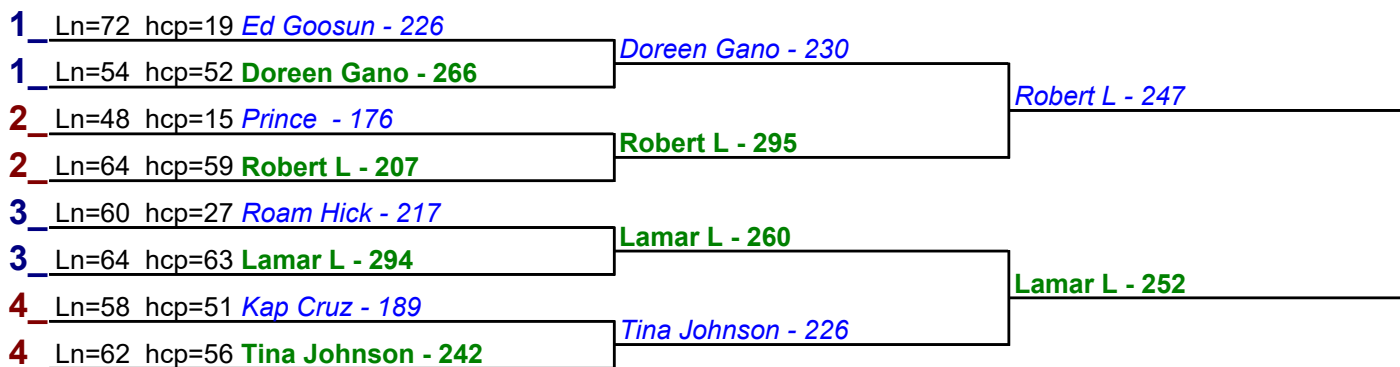

- 1. **Tina Johnson** \$15
- 2. **Lamar L** \$6

HDCP BRACKETS - Handicap - #30

**** Finished ****

- 1. **Tina Johnson** \$15
- 2. **Marshall K** \$6

Game 1

Game 2

Game 3

HDCP BRACKETS - Handicap - #31

**** Finished ****

- 1. **Tina Johnson** \$12
- 2. **Prince** \$6

HDCP BRACKETS - Handicap - #32

**** Finished ****

- 1. **Lamar L** \$15
- 2. **Robert L** \$6

HDCP BRACKETS - Handicap - #33

**** Finished ****