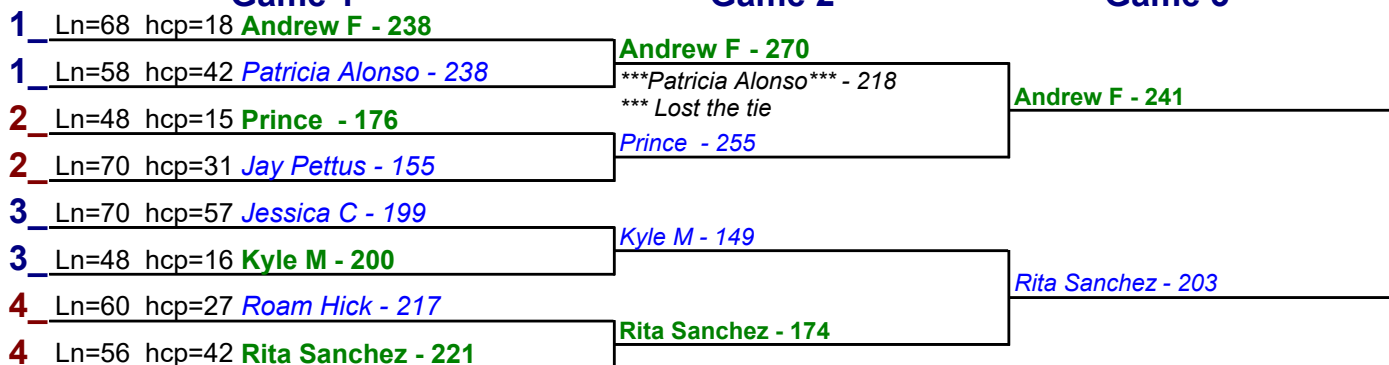

**** Finished ****

- 1. Tina Johnson \$15
- 2. Ed Goosun \$6

Game 1

Game 2

Game 3

HDCP BRACKETS - Handicap - #19

**** Finished ****

- 1. **Andrew F \$15**
- 2. **Rita Sanchez \$6**

HDCP BRACKETS - Handicap - #20

**** Finished ****

- 1. **Patricia Alonso \$15**
- 2. **Marshall K \$6**

HDCP BRACKETS - Handicap - #21

**** Finished ****

- 1. **Darren M \$15**
- 2. **Marshall K \$6**

Game 1