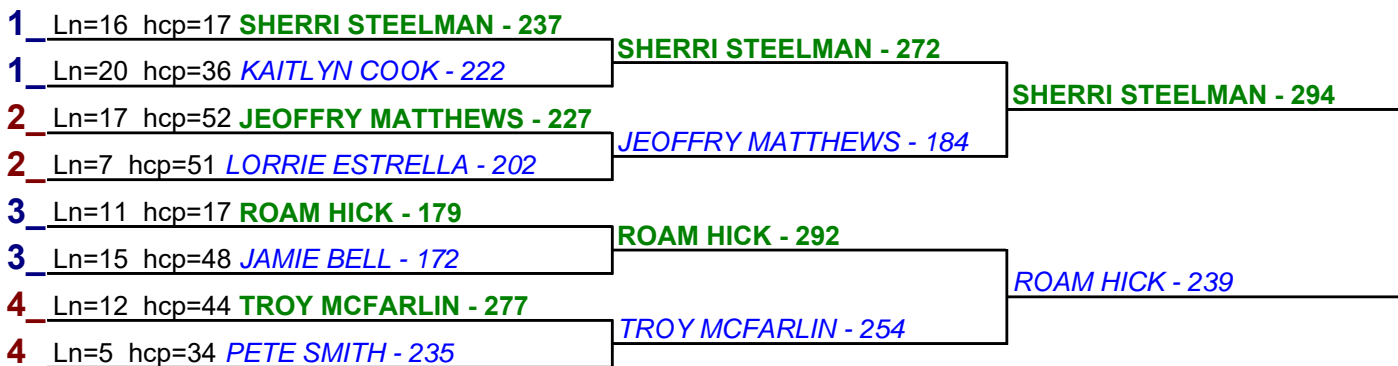

Game 3

Handicap Brackets - Handicap - #4

** Finished **

- 1. SHERRI STEELMAN \$12
- 2. TROY MCFARLIN \$6

Handicap Brackets - Handicap - #5

** Finished **

- 1. SHERRI STEELMAN \$15
- 2. ROAM HICK \$6