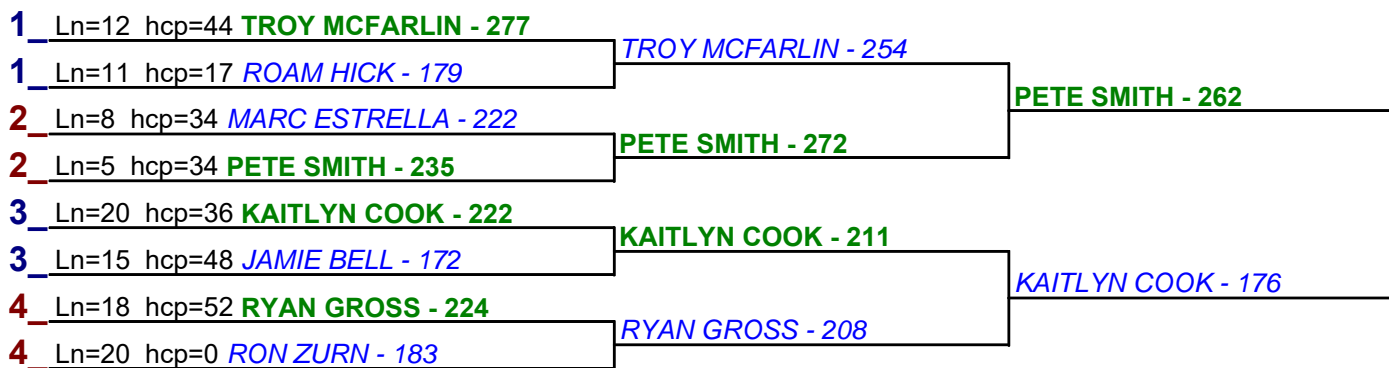

Handicap Brackets - Handicap - #2

**** Finished ****

- 1. SHERRI STEELMAN \$15
- 2. TROY MCFARLIN \$6

Handicap Brackets - Handicap - #3

**** Finished ****

- 1. PETE SMITH \$15
- 2. KAITLYN COOK \$6

Game 1

Game 2

Game 3

Handicap Brackets - Handicap - #4

** Finished **

- 1. SHERRI STEELMAN \$12
- 2. TROY MCFARLIN \$6

Handicap Brackets - Handicap - #5

** Finished **

- 1. SHERRI STEELMAN \$15
- 2. ROAM HICK \$6