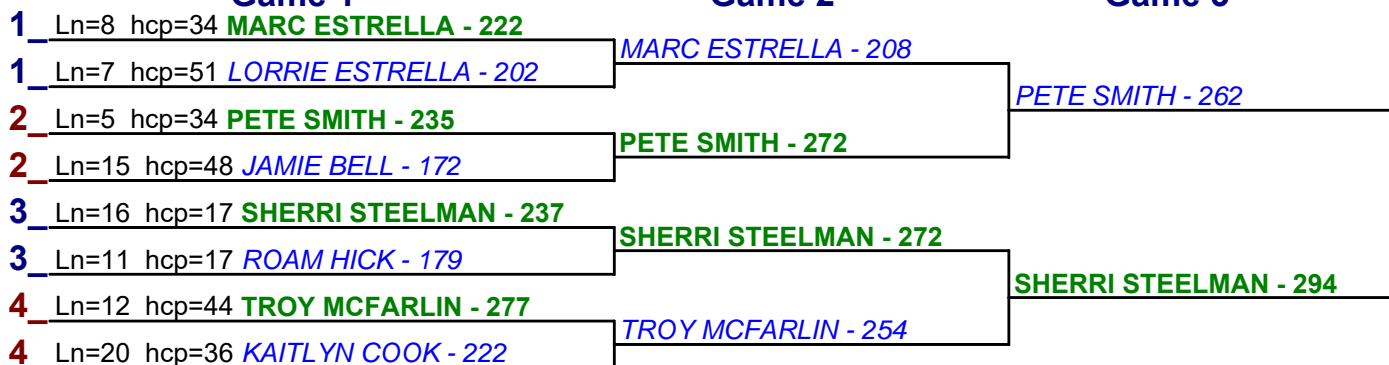

Saturday 12:00 pm

Bowlum Lanes

Game 1

Game 2

Game 3

Handicap Brackets - Handicap - #1

**** Finished ****

- 1. SHERRI STEELMAN \$15
- 2. PETE SMITH \$6

Handicap Brackets - Handicap - #2

**** Finished ****

- 1. SHERRI STEELMAN \$15
- 2. TROY MCFARLIN \$6

Handicap Brackets - Handicap - #3

**** Finished ****

- 1. PETE SMITH \$15
- 2. KAITLYN COOK \$6

Game 1

Game 2