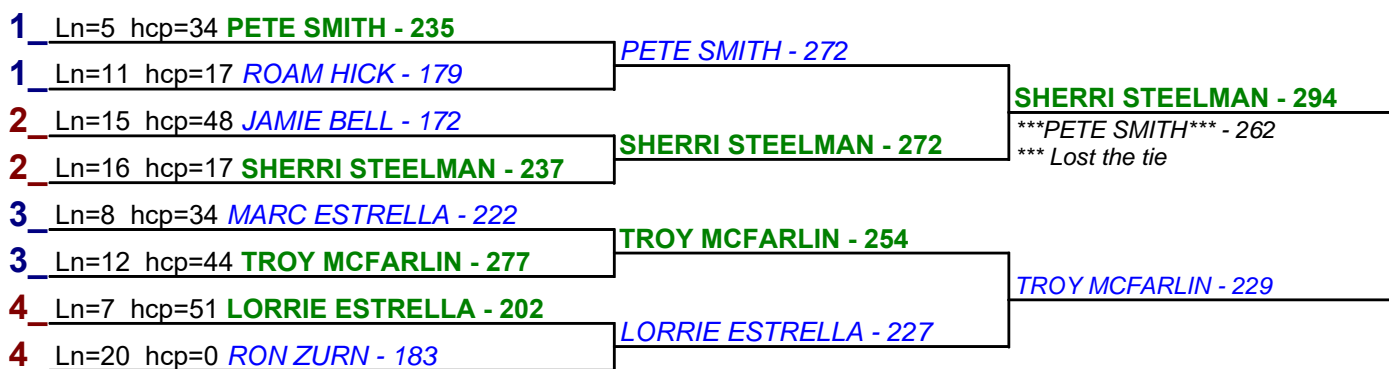

Handicap Brackets - Handicap - #2

** Finished **

1. SHERRI STEELMAN $15
2. TROY MCFARLIN $6