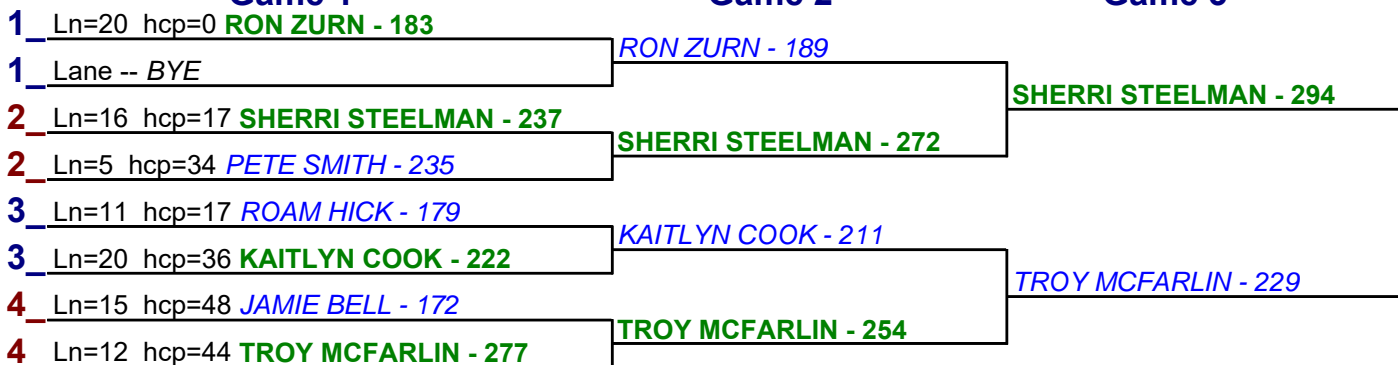

Game 1

Game 2

Game 3

Handicap Brackets - Handicap - #4

** Finished **