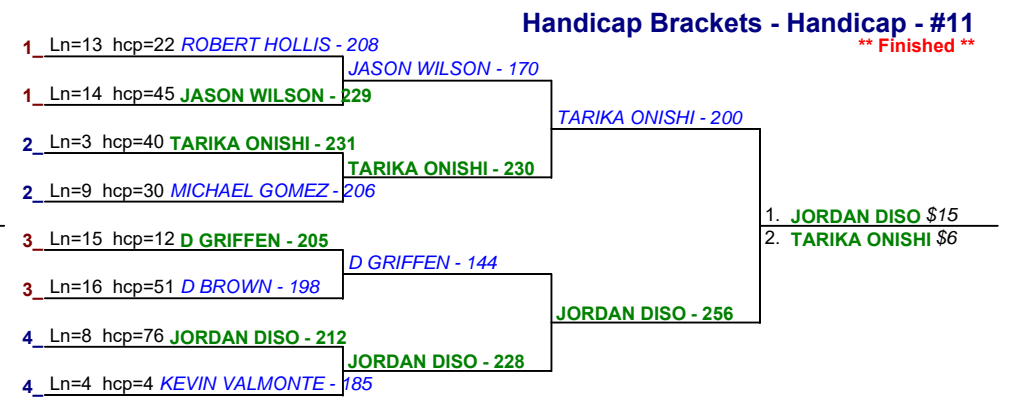

Saturday 12:00 pm

Forest Lanes

Handicap Brackets - Handicap - #13

**** Finished ****