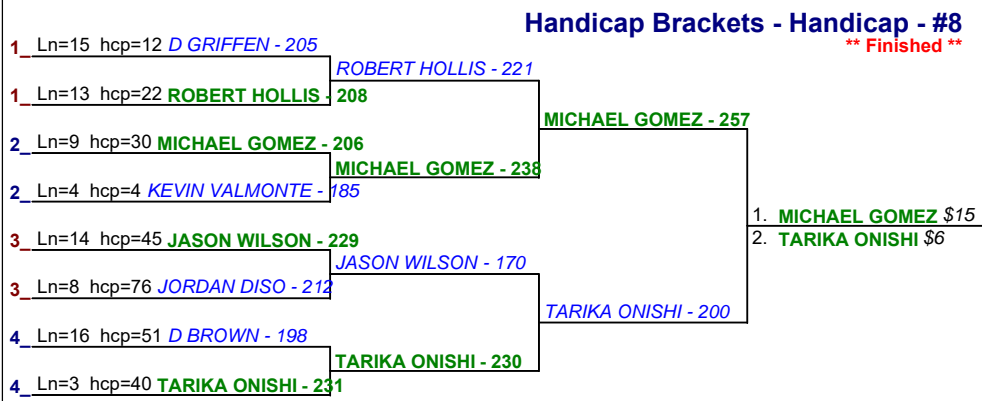

Saturday 12:00 pm

Forest Lanes

Handicap Brackets - Handicap - #13

**** Finished ****