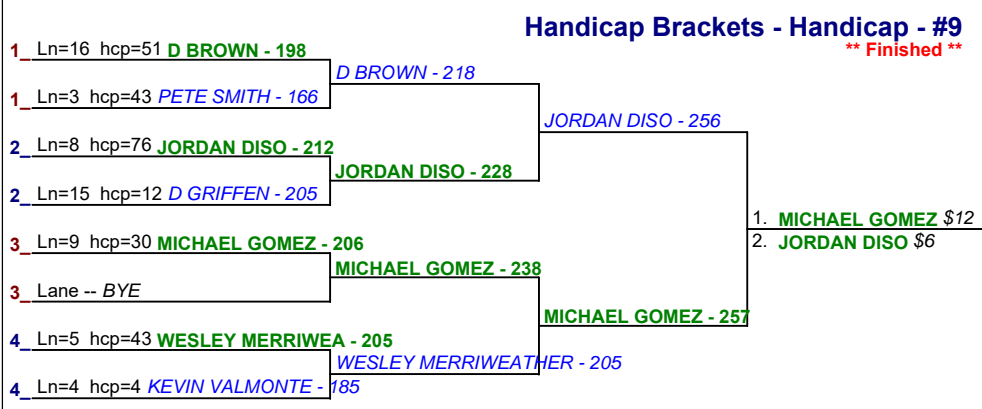

Saturday 12:00 pm

Forest Lanes

Handicap Brackets - Handicap - #13

**** Finished ****