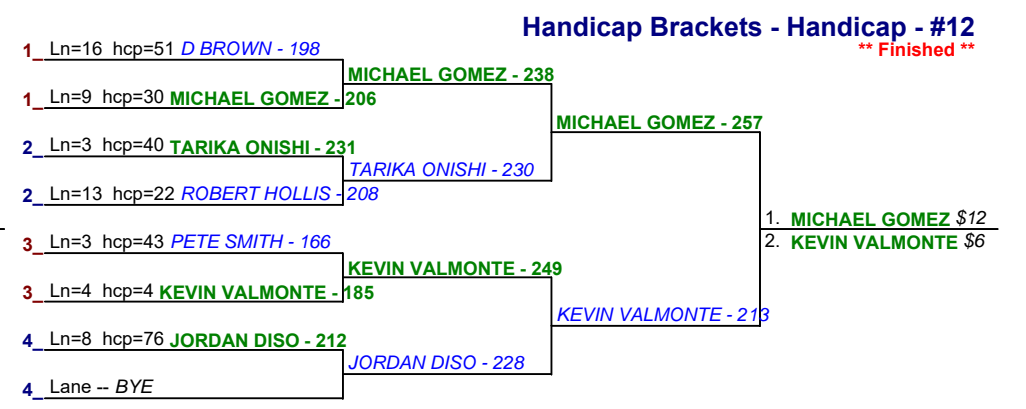

Saturday 12:00 pm

Forest Lanes

Handicap Brackets - Handicap - #13

**** Finished ****