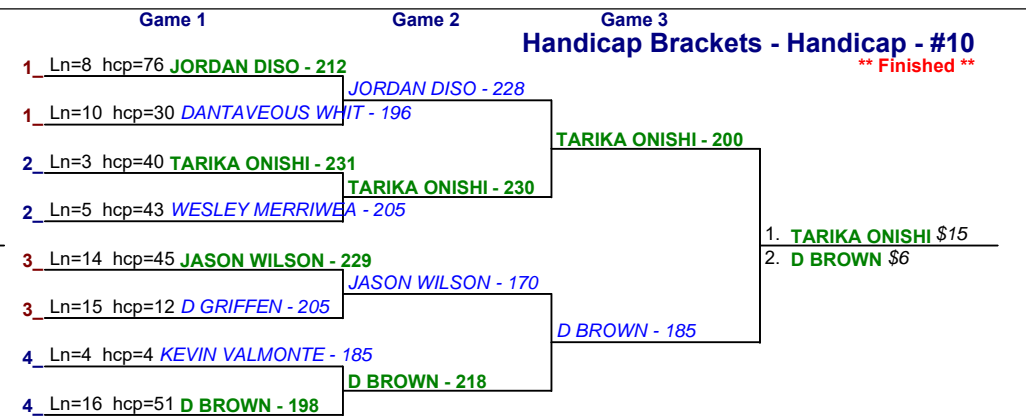

Saturday 12:00 pm

Forest Lanes

Handicap Brackets - Handicap - #13

**** Finished ****