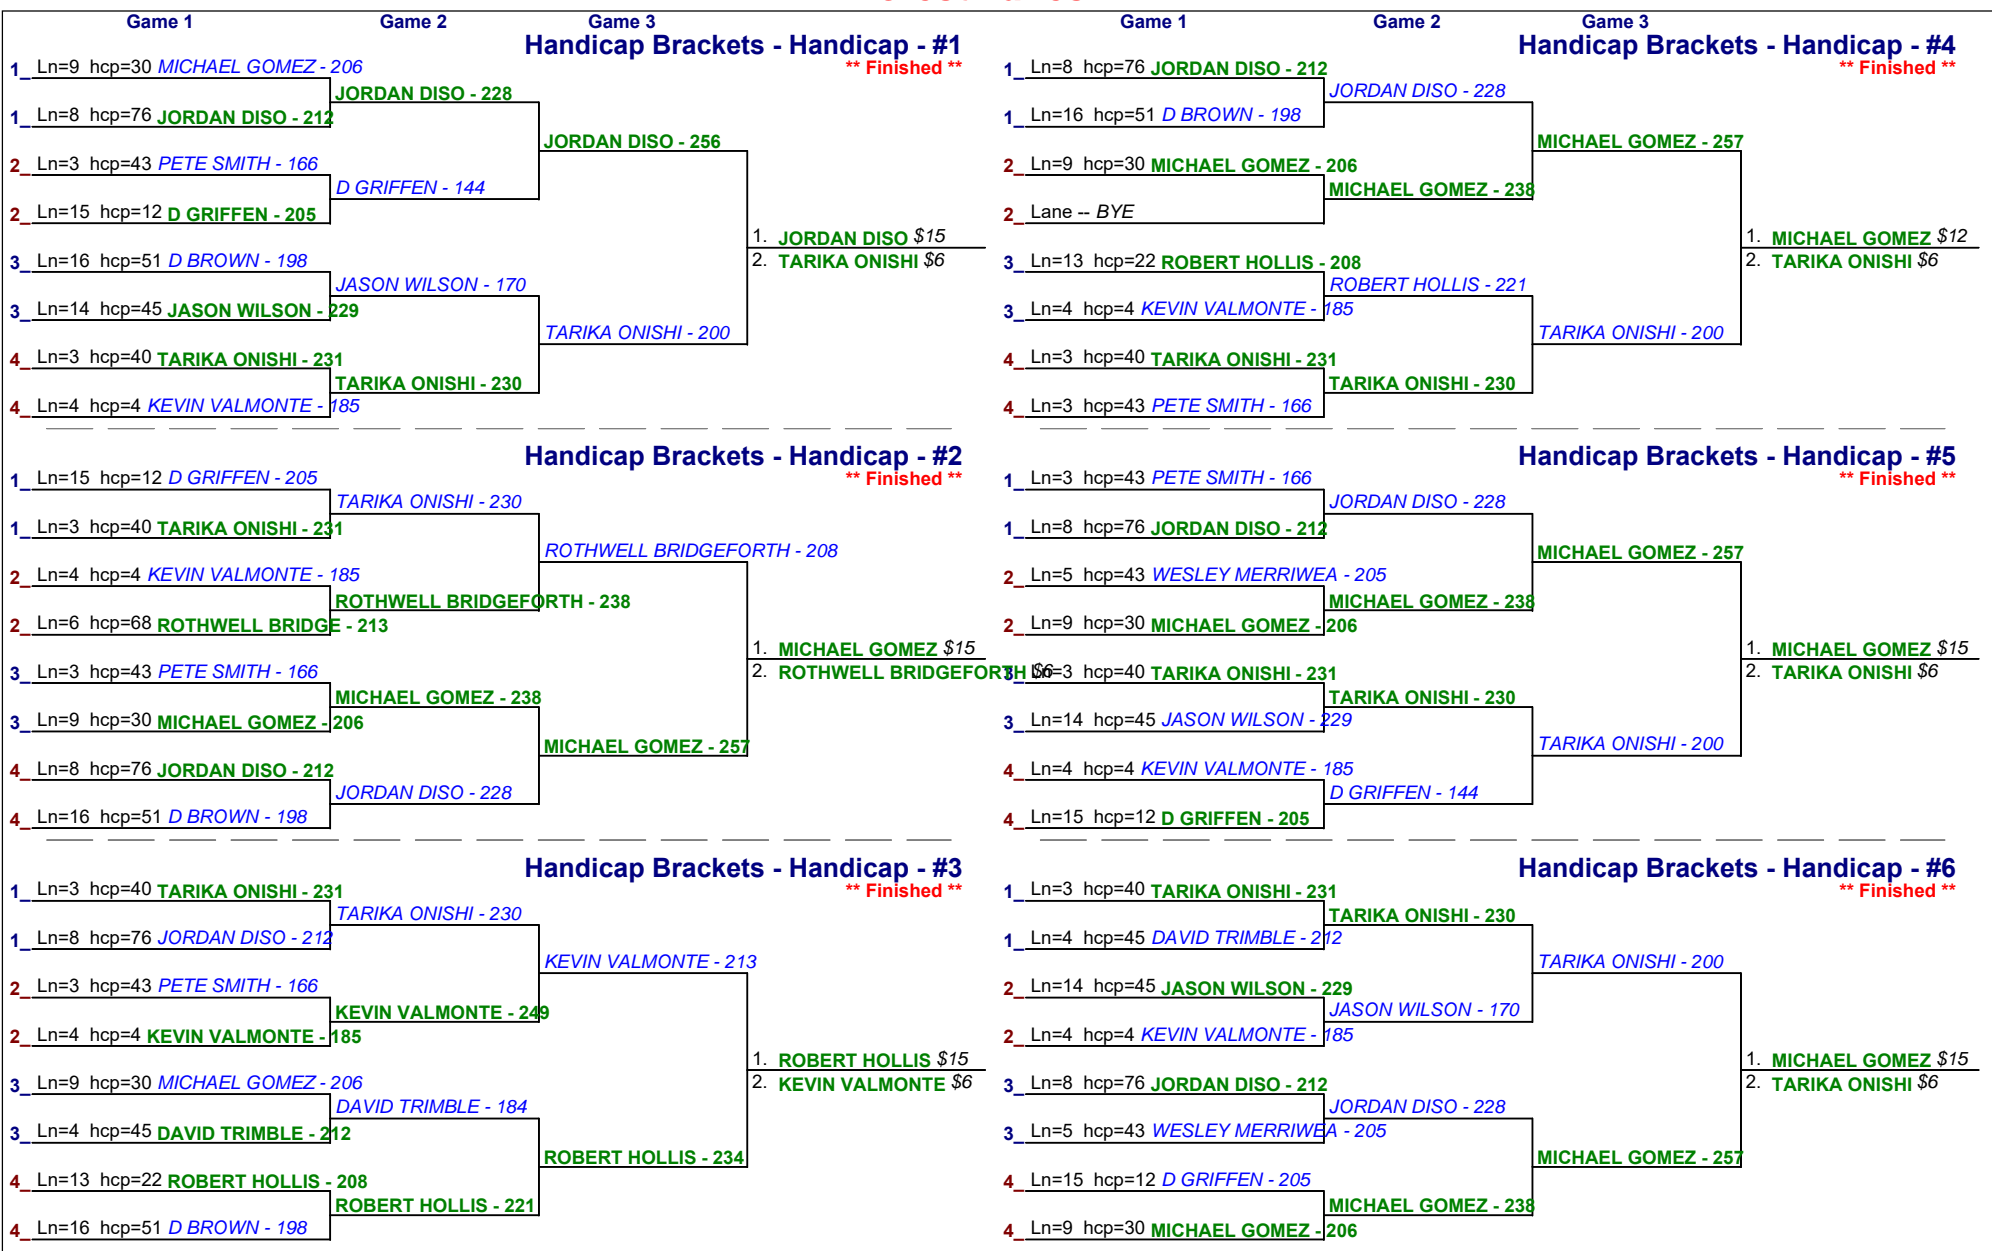

Saturday 12:00 pm

Forest Lanes

Handicap Brackets - Handicap - #13

**** Finished ****