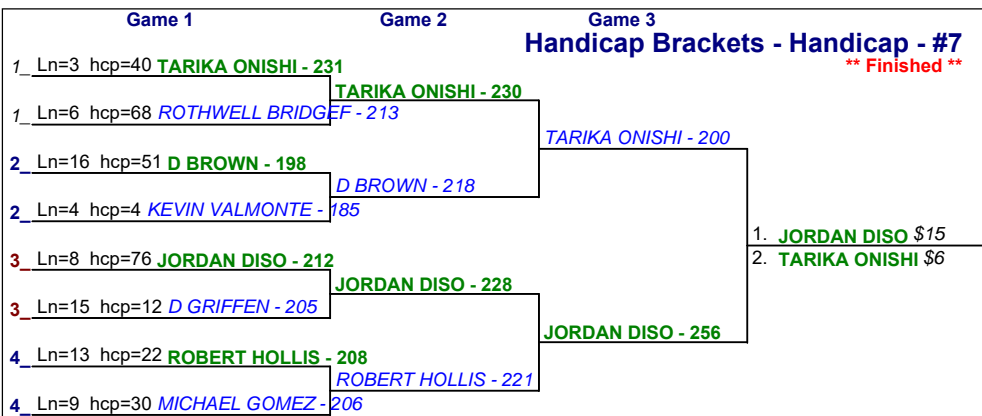

Saturday 12:00 pm

Forest Lanes

Handicap Brackets - Handicap - #13

**** Finished ****