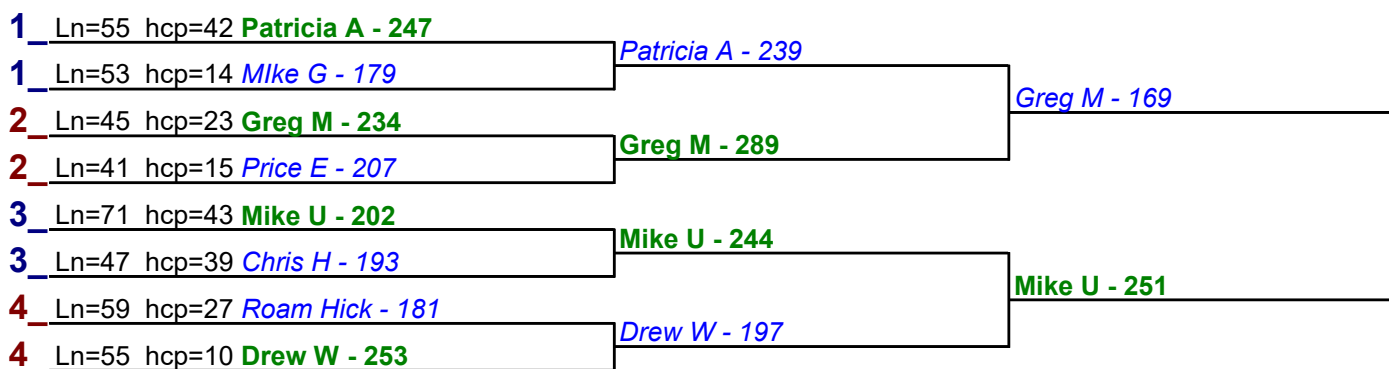

Game 3

HDCP BRACKETS - Handicap - #28

**** Finished ****

- 1. **Chris H** \$15
- 2. **Rebekah M** \$6

HDCP BRACKETS - Handicap - #29

**** Finished ****

- 1. **Mike U** \$15
- 2. **Greg M** \$6

HDCP BRACKETS - Handicap - #30