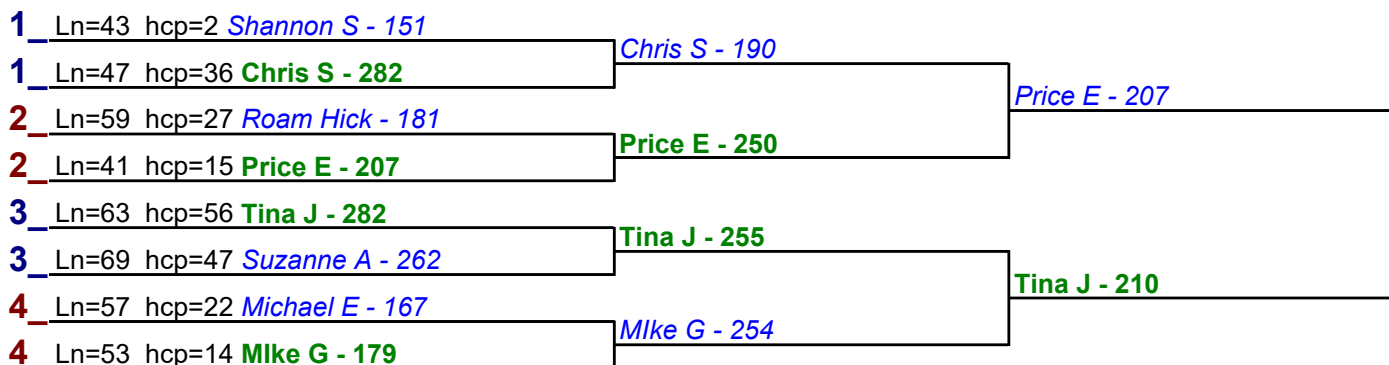

Game 2

Game 3

HDCP BRACKETS - Handicap - #7

**** Finished ****

- 1. **Andrew G** \$15
- 2. **Tina J** \$6

HDCP BRACKETS - Handicap - #8

**** Finished ****

- 1. **Suzanne A** \$15
- 2. **Thomas M** \$6

HDCP BRACKETS - Handicap - #9

**** Finished ****

- 1. **Tina J** \$15
- 2. **Price E** \$6

Game 1

Game 2

Game 3

HDCP BRACKETS - Handicap - #10

**** Finished ****