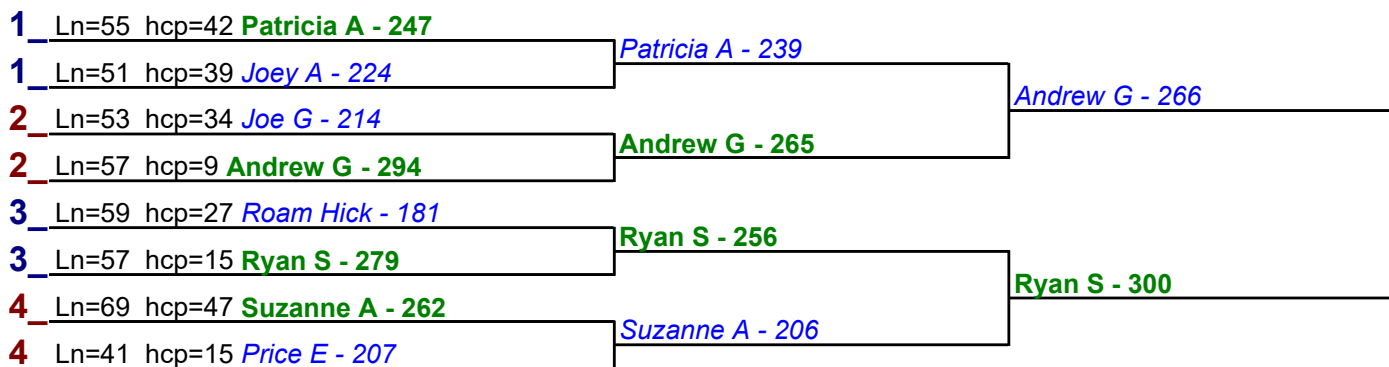

**** Finished ****

- 1. **Price E \$15**
- 2. **Greg M \$6**

HDCP BRACKETS - Handicap - #17

**** Finished ****

- 1. **Patricia A \$15**
- 2. **Price E \$6**

HDCP BRACKETS - Handicap - #18

**** Finished ****

- 1. **Drew W \$15**
- 2. **Price E \$6**

Game 1

Game 2

Game 3

HDCP BRACKETS - Handicap - #19

**** Finished ****

- 1. **Ryan S** \$12
- 2. **Tina J** \$6

HDCP BRACKETS - Handicap - #20

**** Finished ****

- 1. **Tina J** \$15
- 2. **Lisa M** \$6

HDCP BRACKETS - Handicap - #21

**** Finished ****

- 1. **Ryan S** \$15
- 2. **Andrew G** \$6

Game 1

Game 2

Game 3