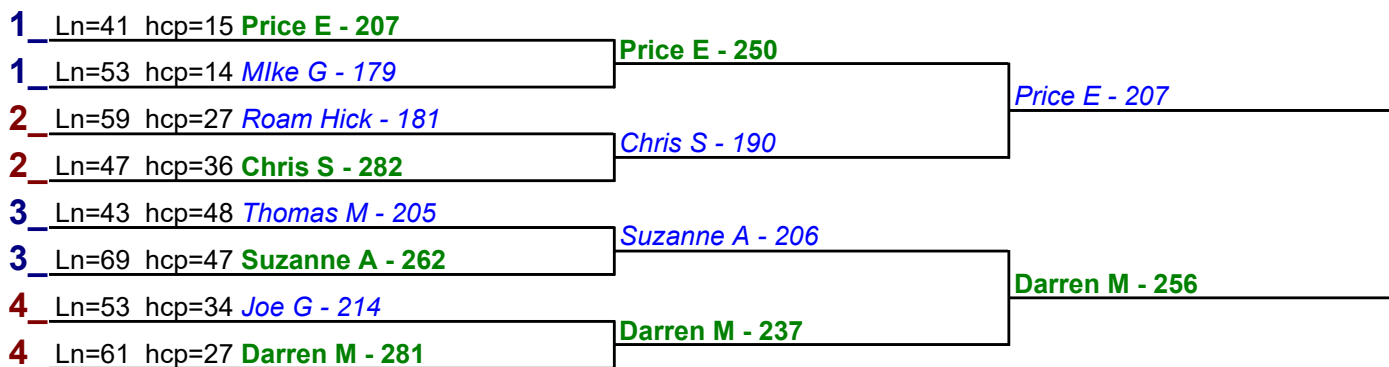

Game 1

Game 2

Game 3

HDCP BRACKETS - Handicap - #13

**** Finished ****

- 1. **Darren M** \$15
- 2. **Price E** \$6

HDCP BRACKETS - Handicap - #14

**** Finished ****