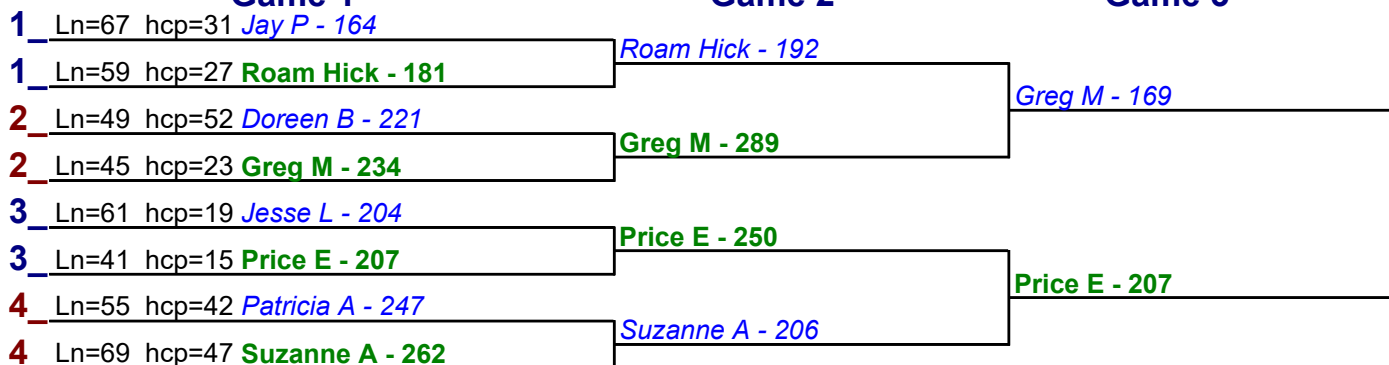

- 1. **Darren M** \$15
- 2. **Price E** \$6

HDCP BRACKETS - Handicap - #15

**** Finished ****

- 1. **Andrew F** \$15
- 2. **Tina J** \$6

Game 1

Game 2

Game 3

HDCP BRACKETS - Handicap - #16

**** Finished ****

- 1. **Price E \$15**
- 2. **Greg M \$6**

HDCP BRACKETS - Handicap - #17

**** Finished ****

- 1. **Patricia A \$15**
- 2. **Price E \$6**

HDCP BRACKETS - Handicap - #18

**** Finished ****