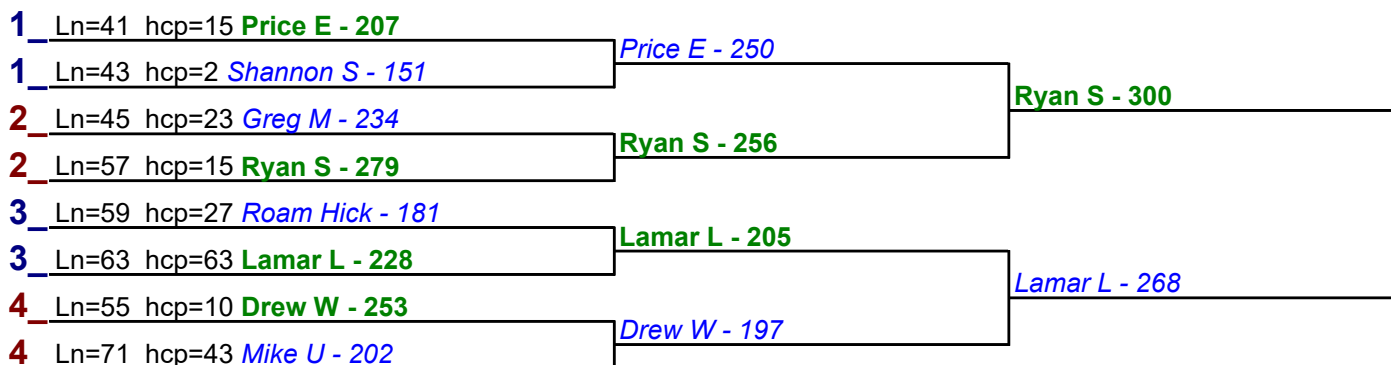

HDCP BRACKETS - Handicap - #9

**** Finished ****

- 1. **Tina J** \$15
- 2. **Price E** \$6

Game 1

Game 2

Game 3

HDCP BRACKETS - Handicap - #10

**** Finished ****

- 1. **Andrew G** \$15
- 2. **Drew W** \$6

HDCP BRACKETS - Handicap - #11

**** Finished ****

- 1. **Ryan S** \$15
- 2. **Lamar L** \$6

HDCP BRACKETS - Handicap - #12

**** Finished ****

- 1. **Marlin M** \$15
- 2. **Suzanne A** \$6