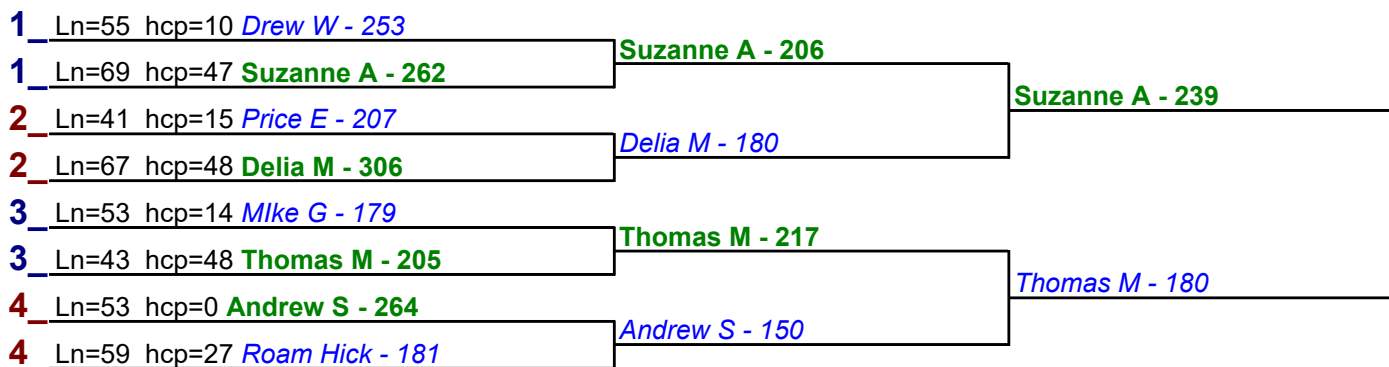

Game 2

Game 3

HDCP BRACKETS - Handicap - #7

**** Finished ****

- 1. **Andrew G** \$15
- 2. **Tina J** \$6

HDCP BRACKETS - Handicap - #8

**** Finished ****

- 1. **Suzanne A** \$15
- 2. **Thomas M** \$6