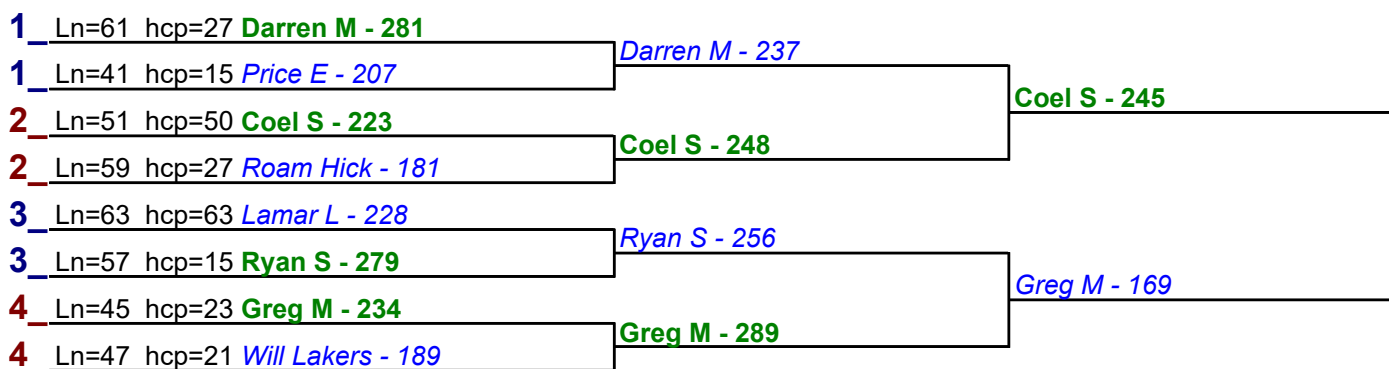

HDCP BRACKETS - Handicap - #26

** Finished **

1. Coel S $15
2. Greg M $6