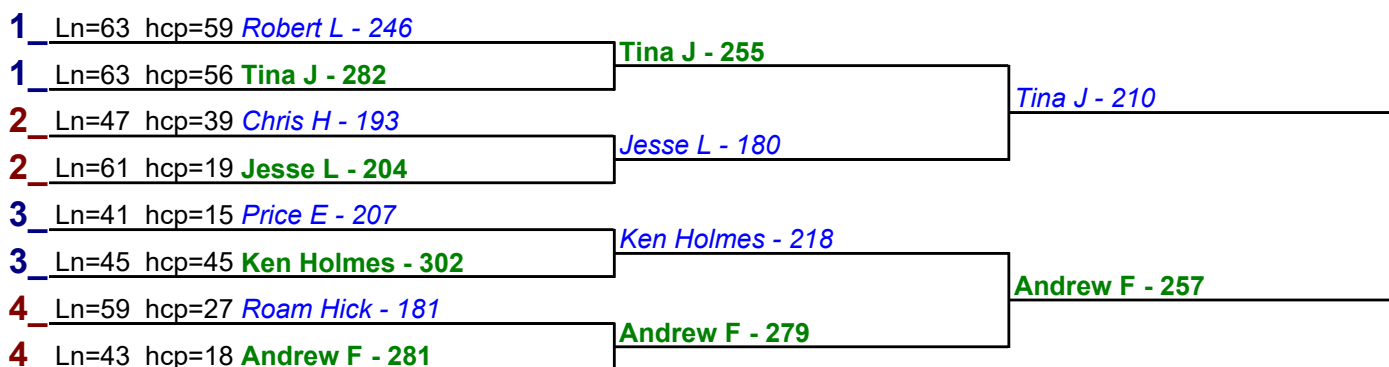

HDCP BRACKETS - Handicap - #15

** Finished **

1. **Andrew F** $15
2. **Tina J** $6