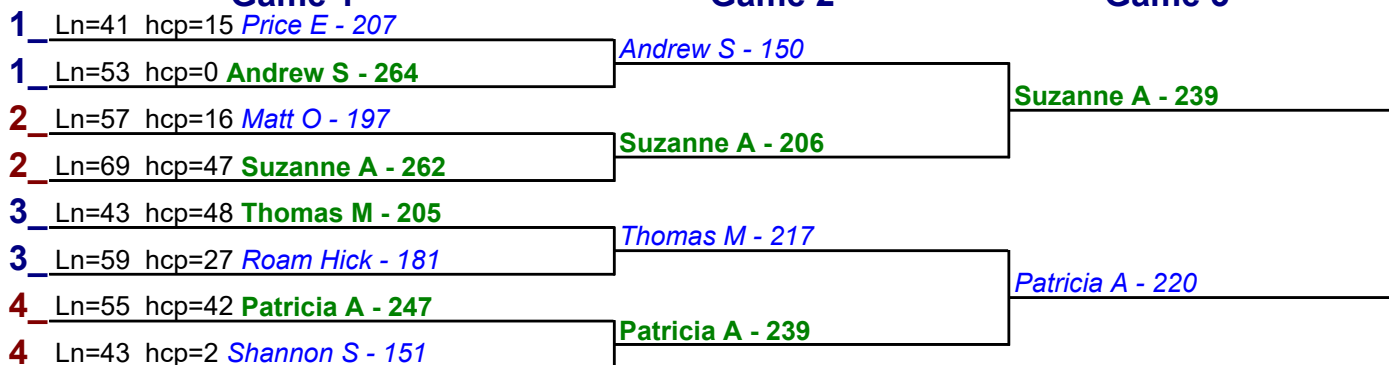

Suzanne A - 206

Darren M - 256

Suzanne A - 239

Game 1

Game 2

Game 3

HDCP BRACKETS - Handicap - #4

** Finished **