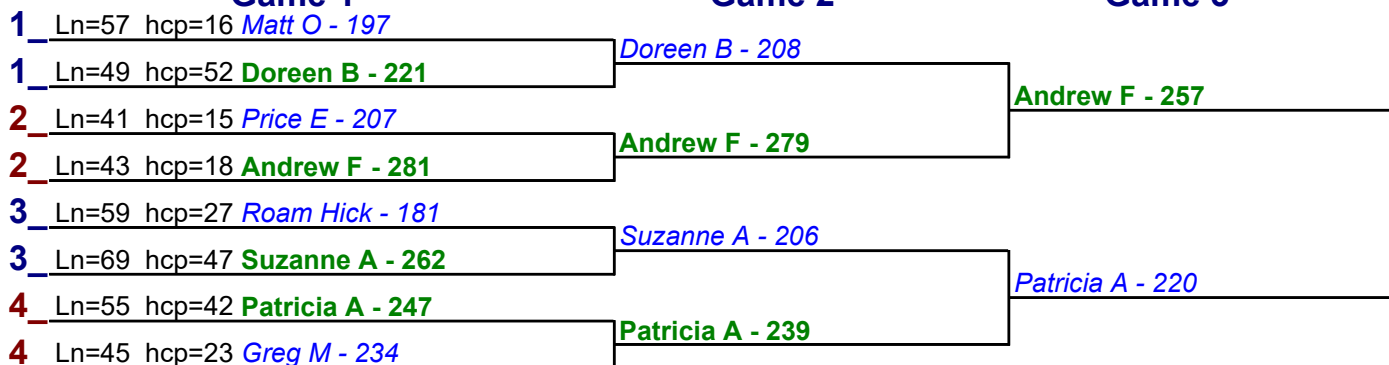

**** Finished ****

- 1. **Ryan S** \$15
- 2. **Tina J** \$6

Game 1

Game 2

Game 3

HDCP BRACKETS - Handicap - #25

**** Finished ****

- 1. Andrew F \$15
- 2. Patricia A \$6