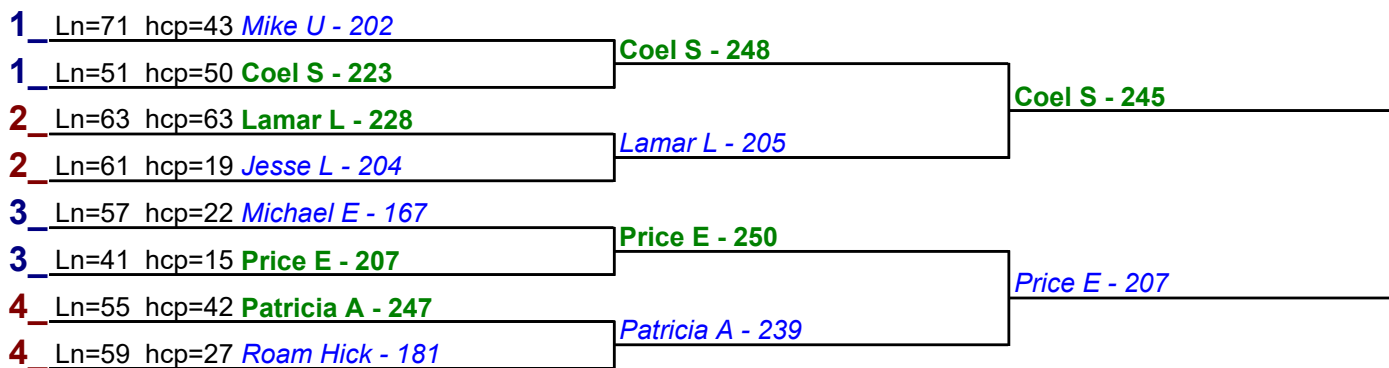

- 1. Suzanne A \$15
- 2. Patricia A \$6

HDCP BRACKETS - Handicap - #5

** Finished **

- 1. Ryan S \$15
- 2. Andrew G \$6

HDCP BRACKETS - Handicap - #6

** Finished **

- 1. Coel S \$15
- 2. Price E \$6

Game 1