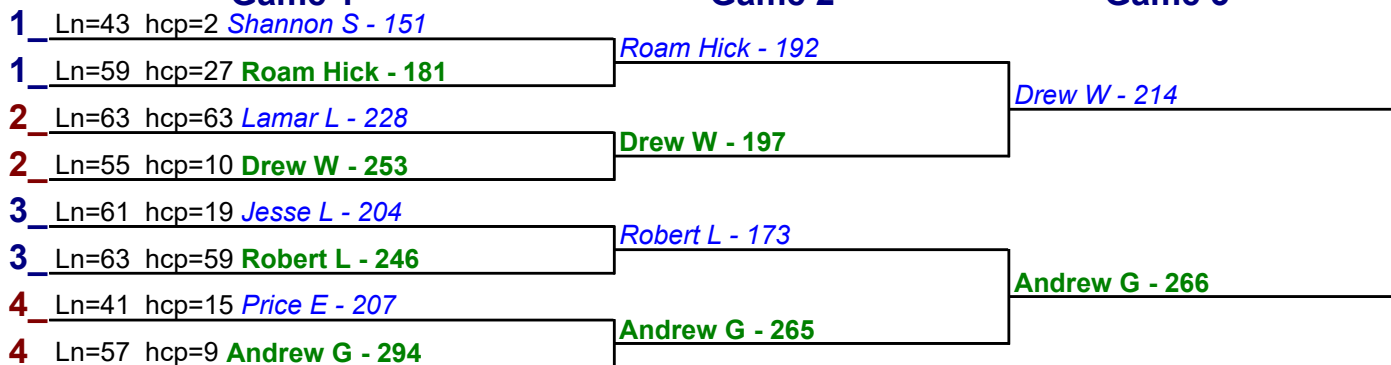

HDCP BRACKETS - Handicap - #9

**** Finished ****

- 1. **Tina J** \$15
- 2. **Price E** \$6

Game 1

Game 2

Game 3

HDCP BRACKETS - Handicap - #10

**** Finished ****

- 1. **Andrew G** \$15
- 2. **Drew W** \$6

HDCP BRACKETS - Handicap - #11

**** Finished ****

- 1. **Ryan S** \$15
- 2. **Lamar L** \$6

HDCP BRACKETS - Handicap - #12

**** Finished ****

- 1. **Marlin M** \$15
- 2. **Suzanne A** \$6