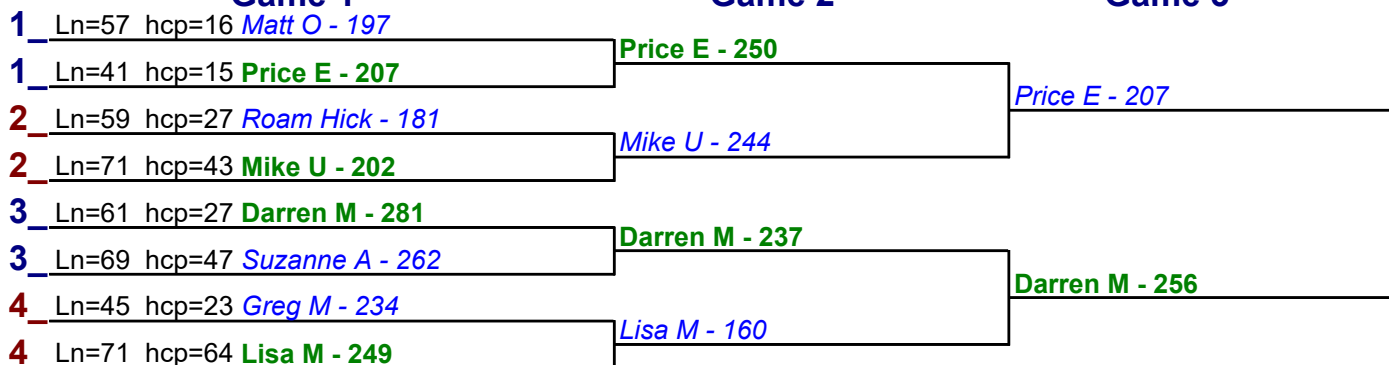

Game 1

Game 2

Game 3

HDCP BRACKETS - Handicap - #13

** Finished **

1. **Darren M** $15
2. **Price E** $6