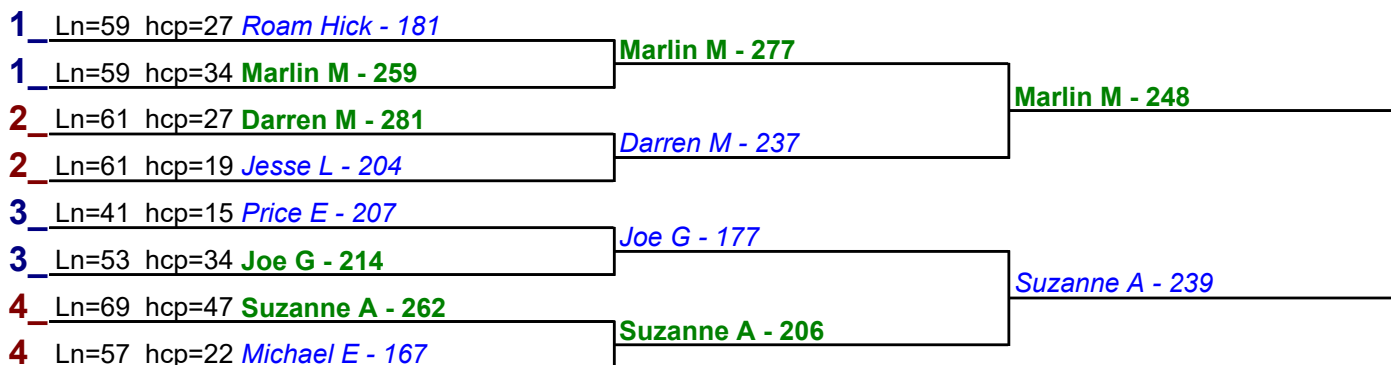

- 1. **Andrew G** \$15
- 2. **Drew W** \$6

HDCP BRACKETS - Handicap - #11

**** Finished ****

- 1. **Ryan S** \$15
- 2. **Lamar L** \$6

HDCP BRACKETS - Handicap - #12

**** Finished ****

- 1. **Marlin M** \$15
- 2. **Suzanne A** \$6