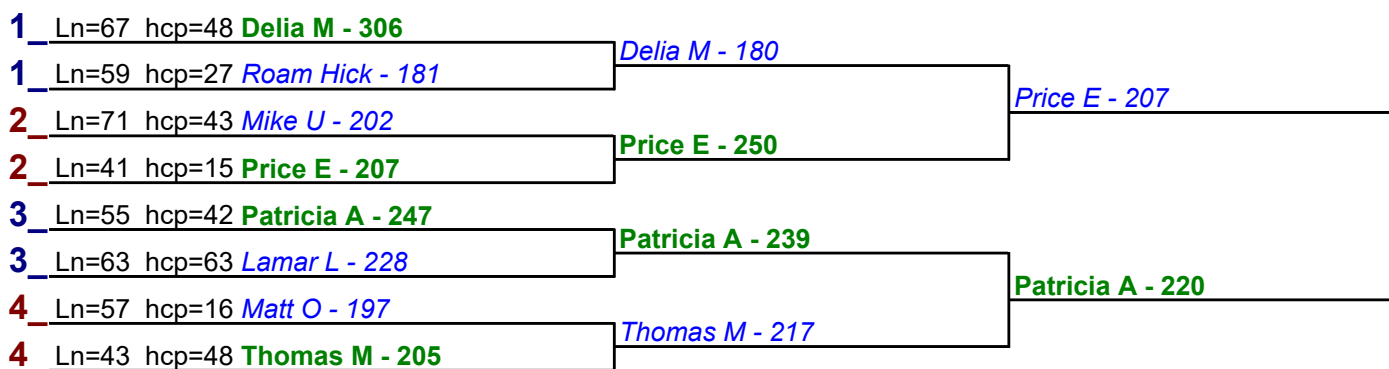

HDCP BRACKETS - Handicap - #17

** Finished **

1. **Patricia A $15**
2. **Price E $6**