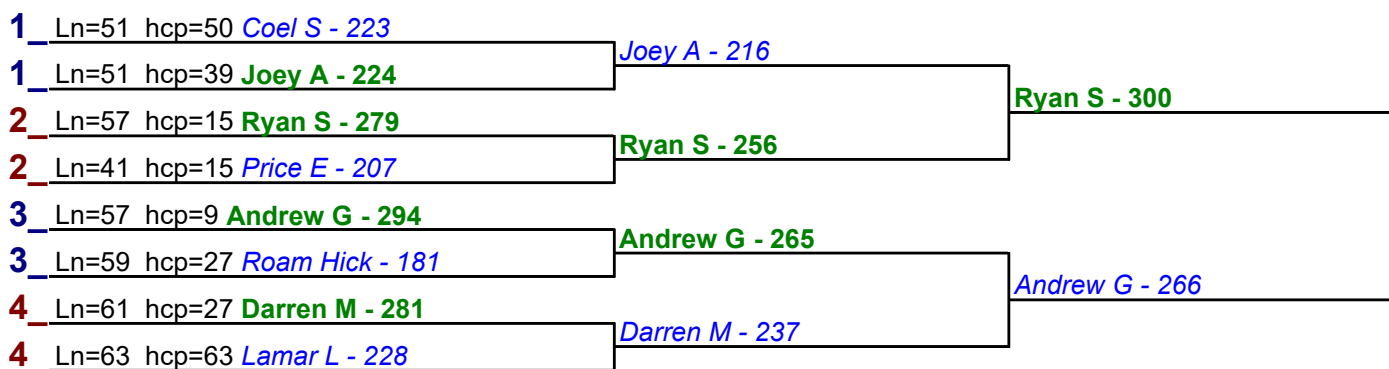

HDCP BRACKETS - Handicap - #5

** Finished **

1. Ryan S $15
2. Andrew G $6