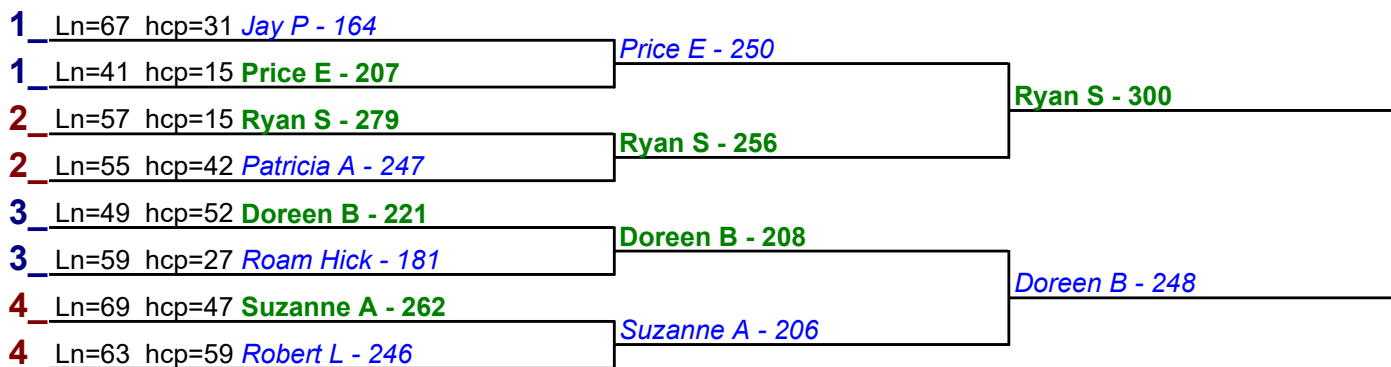

**** Finished ****

- 1. **Rebekah M** \$15
- 2. **Patricia A** \$6

Game 1

Game 2

Game 3

HDCP BRACKETS - Handicap - #31

**** Finished ****

- 1. **Coel S** \$12
- 2. **Patricia A** \$6

HDCP BRACKETS - Handicap - #32

**** Finished ****

- 1. **Ryan S** \$15
- 2. **Doreen B** \$6

HDCP BRACKETS - Handicap - #33

**** Finished ****

- 1. **Andrew G** \$15
- 2. **Suzanne A** \$6

Game 1

Game 2