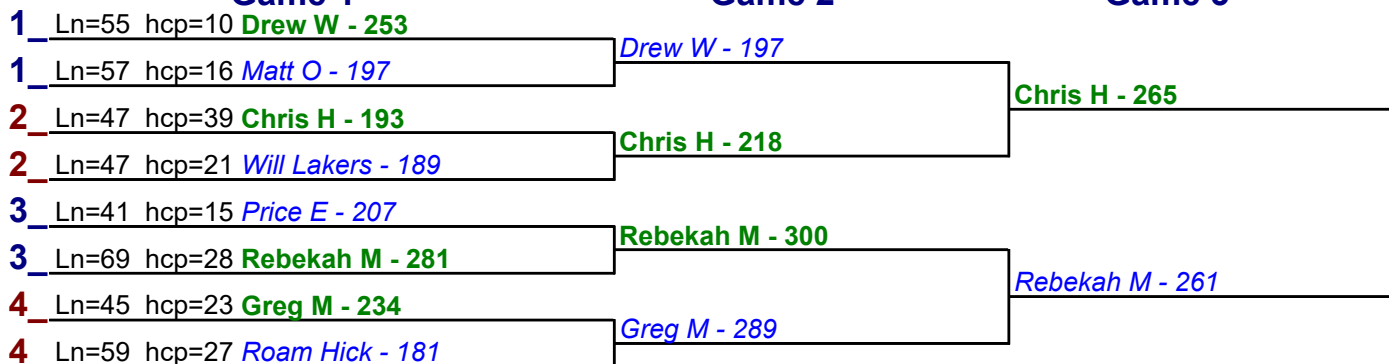

Game 1

Game 2

Game 3

HDCP BRACKETS - Handicap - #28

** Finished **

1. **Chris H** $15
2. **Rebekah M** $6