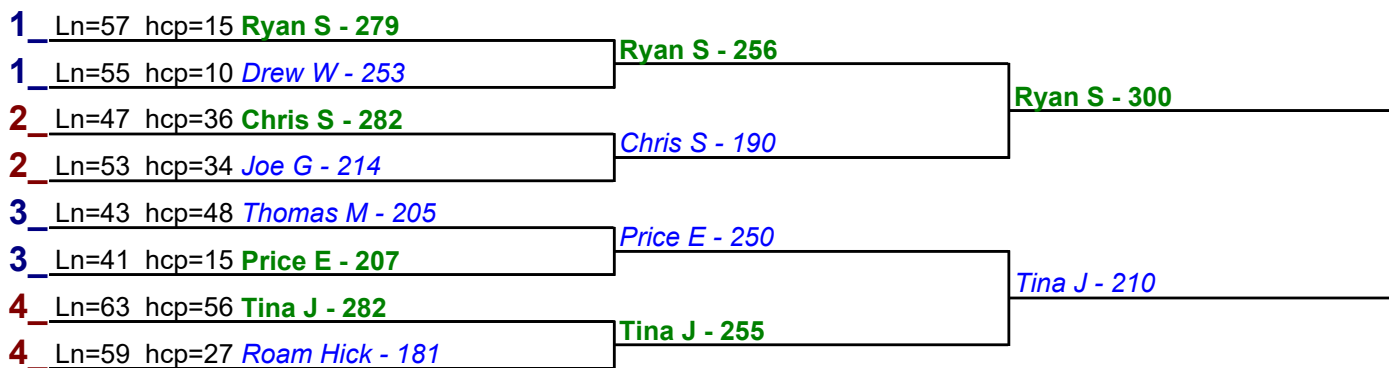

**** Finished ****

- 1. **Tina J** \$15
- 2. **Lisa M** \$6

HDCP BRACKETS - Handicap - #21

**** Finished ****

- 1. **Ryan S** \$15
- 2. **Andrew G** \$6

Game 1

Game 2

Game 3

HDCP BRACKETS - Handicap - #22

**** Finished ****

- 1. **Marlin M** \$15
- 2. **Tina J** \$6

HDCP BRACKETS - Handicap - #23

**** Finished ****

- 1. **Darren M** \$15
- 2. **Joey A** \$6

HDCP BRACKETS - Handicap - #24

**** Finished ****

- 1. **Ryan S** \$15
- 2. **Tina J** \$6

Game 1

Game 2

Game 3

HDCP BRACKETS - Handicap - #25

**** Finished ****

- 1. Andrew F \$15
- 2. Patricia A \$6