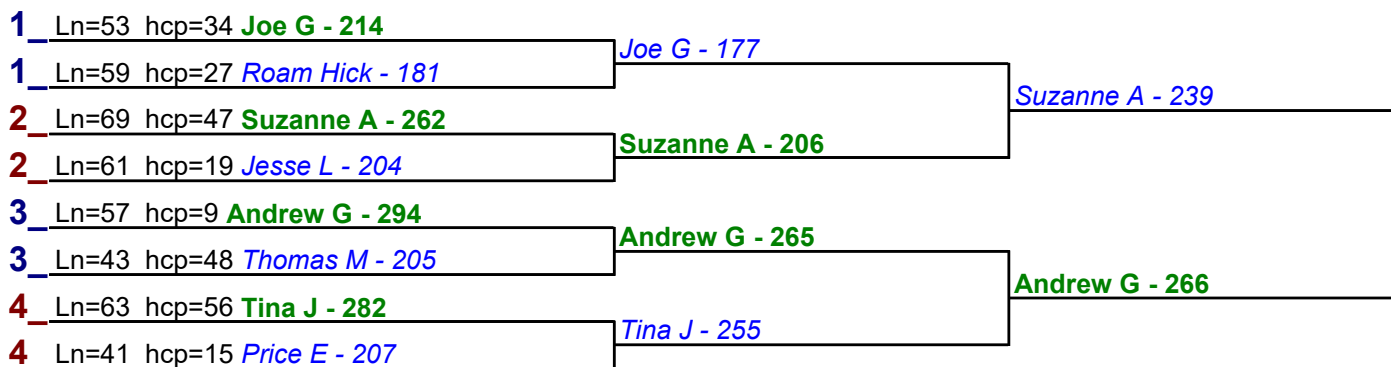

HDCP BRACKETS - Handicap - #32

**** Finished ****

- 1. **Ryan S** \$15
- 2. **Doreen B** \$6

HDCP BRACKETS - Handicap - #33

**** Finished ****

- 1. **Andrew G** \$15
- 2. **Suzanne A** \$6

Game 1

Game 2