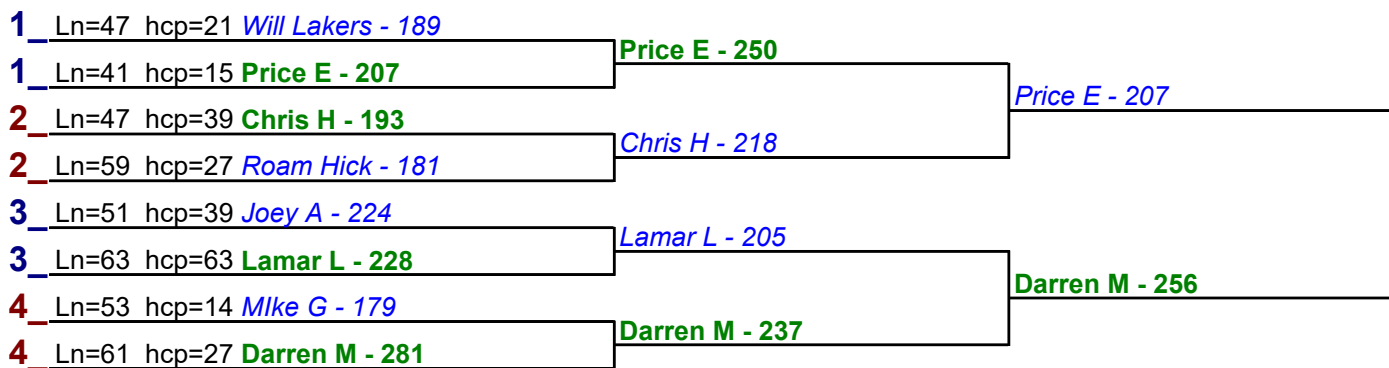

HDCP BRACKETS - Handicap - #26

**** Finished ****

- 1. Coel S \$15
- 2. Greg M \$6

HDCP BRACKETS - Handicap - #27

**** Finished ****

- 1. Darren M \$15
- 2. Price E \$6

Game 1

Game 2