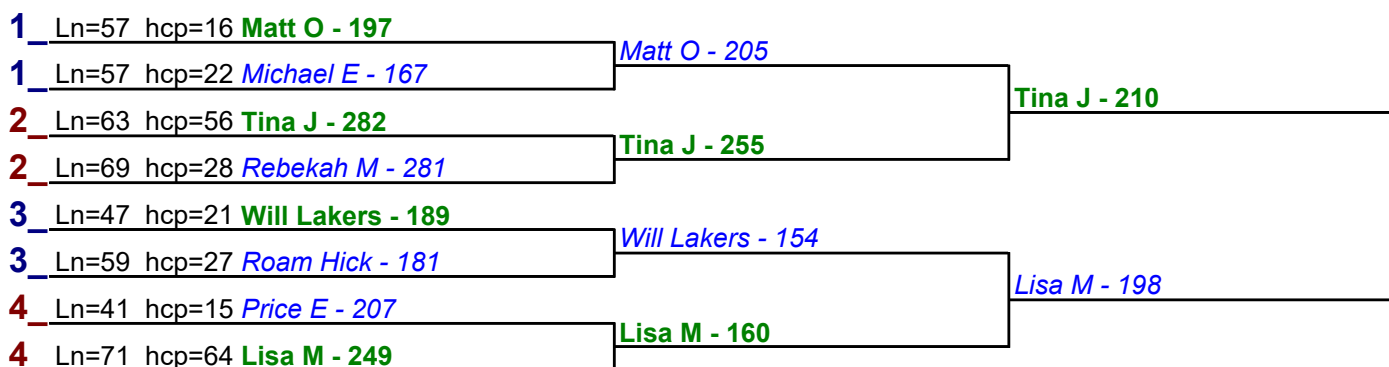

- 1. **Drew W \$15**
- 2. **Price E \$6**

Game 1

Game 2

Game 3

HDCP BRACKETS - Handicap - #19

**** Finished ****

- 1. **Ryan S** \$12
- 2. **Tina J** \$6

HDCP BRACKETS - Handicap - #20

**** Finished ****

- 1. **Tina J** \$15
- 2. **Lisa M** \$6

HDCP BRACKETS - Handicap - #21

**** Finished ****

- 1. **Ryan S** \$15
- 2. **Andrew G** \$6

Game 1

Game 2

Game 3