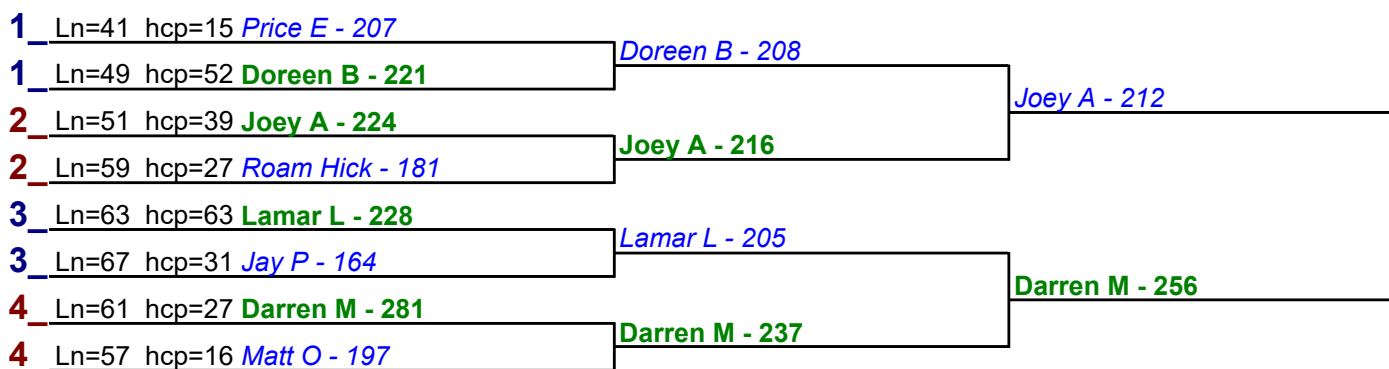

HDCP BRACKETS - Handicap - #22

**** Finished ****

- 1. **Marlin M** \$15
- 2. **Tina J** \$6

HDCP BRACKETS - Handicap - #23

**** Finished ****

- 1. **Darren M** \$15
- 2. **Joey A** \$6

HDCP BRACKETS - Handicap - #24

**** Finished ****

- 1. **Ryan S** \$15
- 2. **Tina J** \$6

Game 1

Game 2

Game 3

HDCP BRACKETS - Handicap - #25

**** Finished ****

- 1. Andrew F \$15
- 2. Patricia A \$6