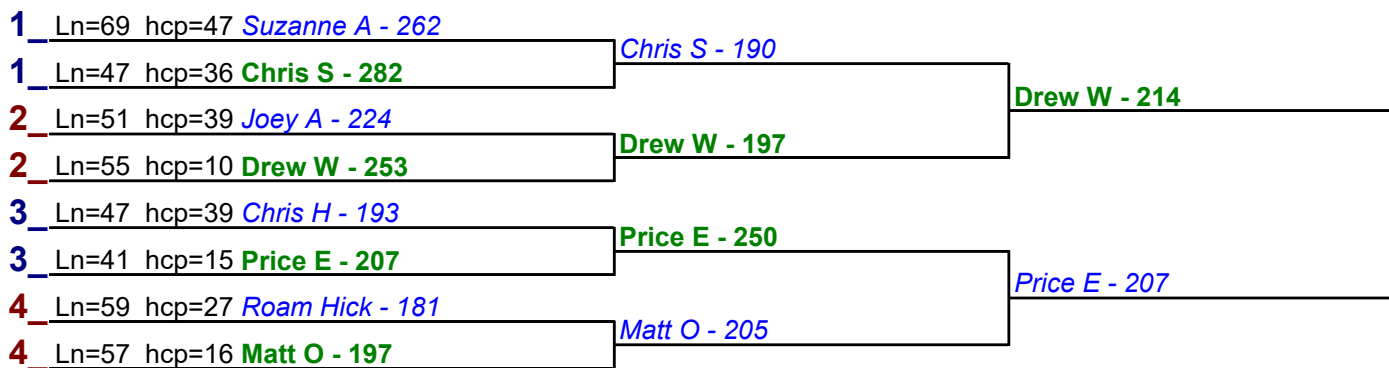

**** Finished ****

- 1. **Price E \$15**
- 2. **Greg M \$6**

HDCP BRACKETS - Handicap - #17

**** Finished ****

- 1. **Patricia A \$15**
- 2. **Price E \$6**

HDCP BRACKETS - Handicap - #18

**** Finished ****