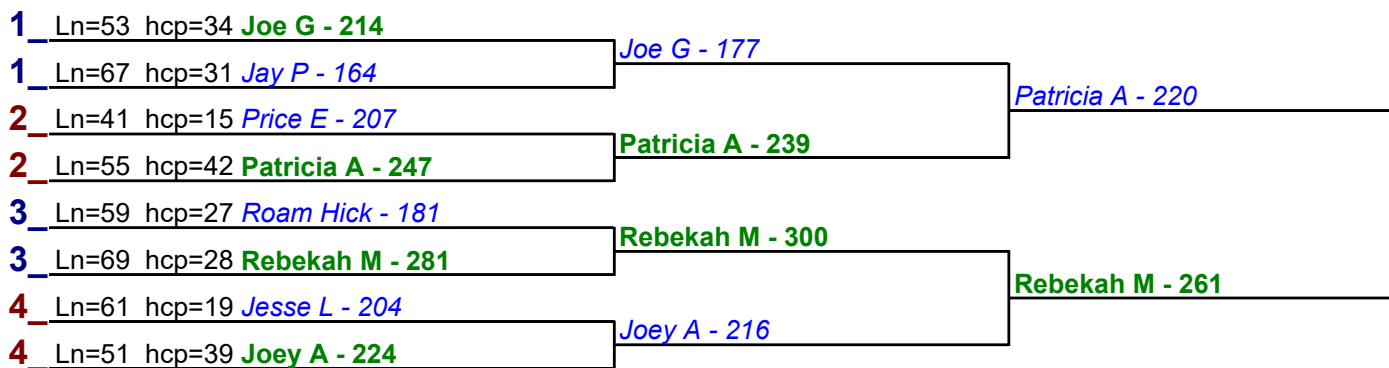

Game 3

HDCP BRACKETS - Handicap - #28

**** Finished ****

- 1. **Chris H** \$15
- 2. **Rebekah M** \$6

HDCP BRACKETS - Handicap - #29

**** Finished ****

- 1. **Mike U** \$15
- 2. **Greg M** \$6

HDCP BRACKETS - Handicap - #30

**** Finished ****

- 1. **Rebekah M** \$15
- 2. **Patricia A** \$6

Game 1

Game 2

Game 3

HDCP BRACKETS - Handicap - #31

**** Finished ****

- 1. **Coel S** \$12
- 2. **Patricia A** \$6