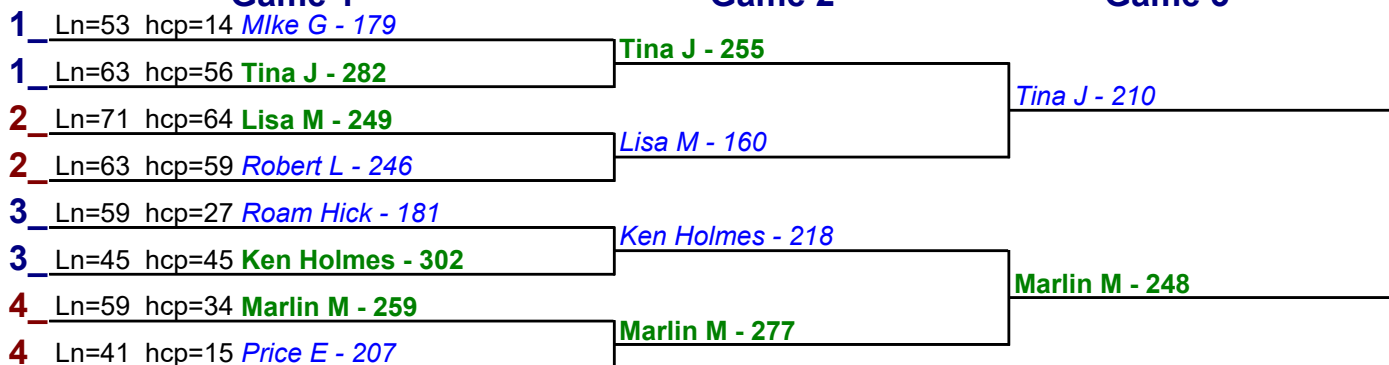

**** Finished ****

- 1. **Tina J** \$15
- 2. **Lisa M** \$6

HDCP BRACKETS - Handicap - #21

**** Finished ****

- 1. **Ryan S** \$15
- 2. **Andrew G** \$6

Game 1

Game 2

Game 3

HDCP BRACKETS - Handicap - #22

**** Finished ****

- 1. **Marlin M** \$15
- 2. **Tina J** \$6

HDCP BRACKETS - Handicap - #23

**** Finished ****

- 1. **Darren M** \$15
- 2. **Joey A** \$6

HDCP BRACKETS - Handicap - #24