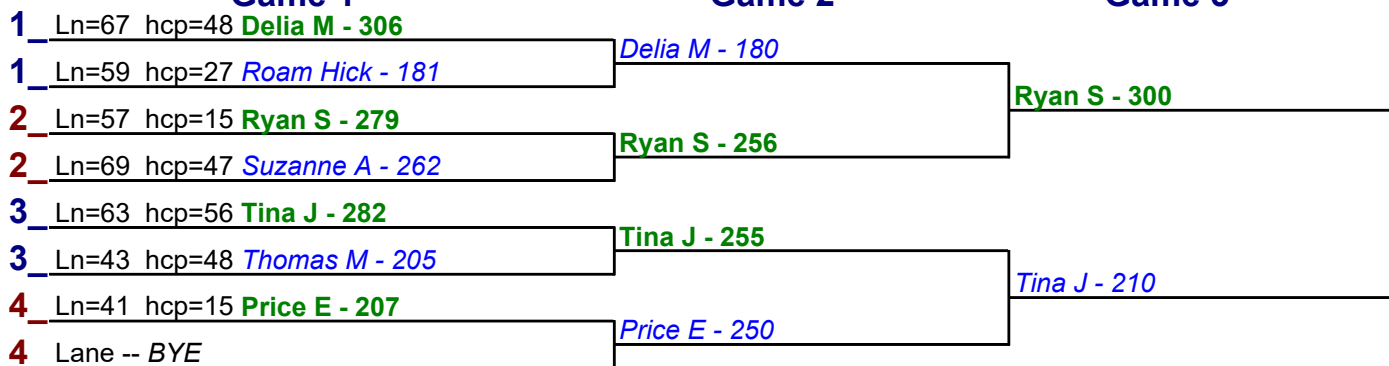

**** Finished ****

- 1. **Price E \$15**
- 2. **Greg M \$6**

HDCP BRACKETS - Handicap - #17

**** Finished ****

- 1. **Patricia A \$15**
- 2. **Price E \$6**

HDCP BRACKETS - Handicap - #18

**** Finished ****

- 1. **Drew W \$15**
- 2. **Price E \$6**

Game 1

Game 2

Game 3

HDCP BRACKETS - Handicap - #19

**** Finished ****

- 1. **Ryan S** \$12
- 2. **Tina J** \$6

HDCP BRACKETS - Handicap - #20

**** Finished ****

- 1. **Tina J** \$15
- 2. **Lisa M** \$6

HDCP BRACKETS - Handicap - #21

**** Finished ****

- 1. **Ryan S** \$15
- 2. **Andrew G** \$6

Game 1

Game 2

Game 3