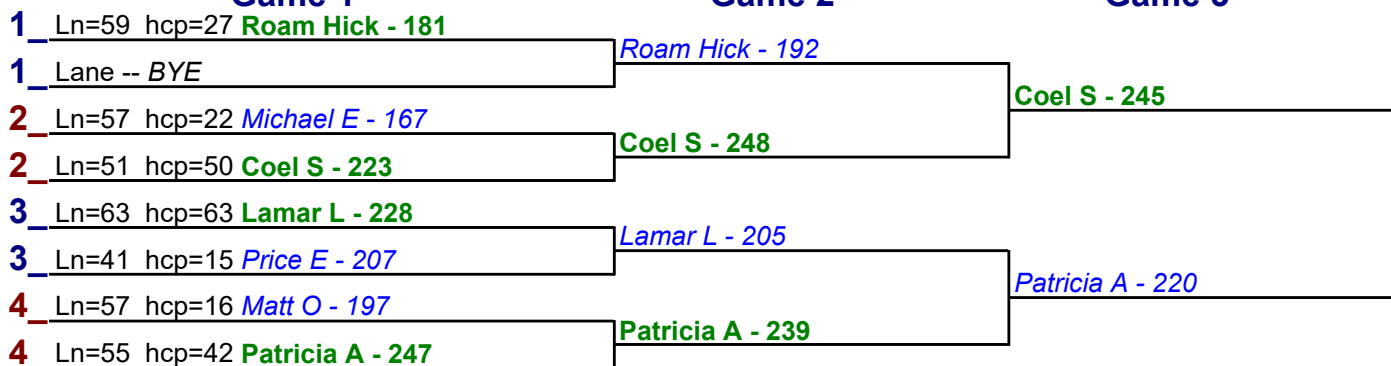

**** Finished ****

- 1. **Rebekah M** \$15
- 2. **Patricia A** \$6

Game 1

Game 2

Game 3

HDCP BRACKETS - Handicap - #31

**** Finished ****

- 1. **Coel S** \$12
- 2. **Patricia A** \$6

HDCP BRACKETS - Handicap - #32

**** Finished ****

- 1. **Ryan S** \$15
- 2. **Doreen B** \$6

HDCP BRACKETS - Handicap - #33

**** Finished ****

- 1. **Andrew G** \$15
- 2. **Suzanne A** \$6

Game 1

Game 2