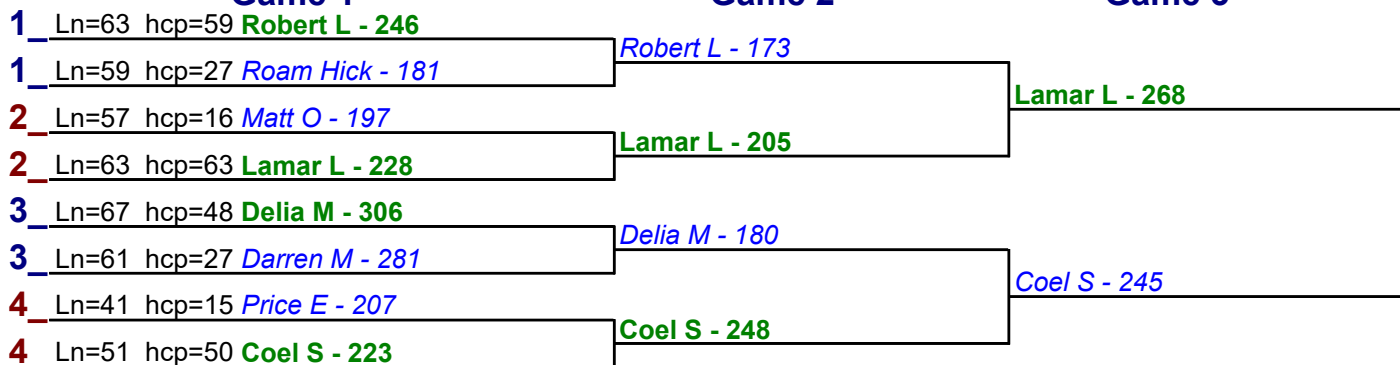

Game 1

Game 2

Game 3

HDCP BRACKETS - Handicap - #34

** Finished **