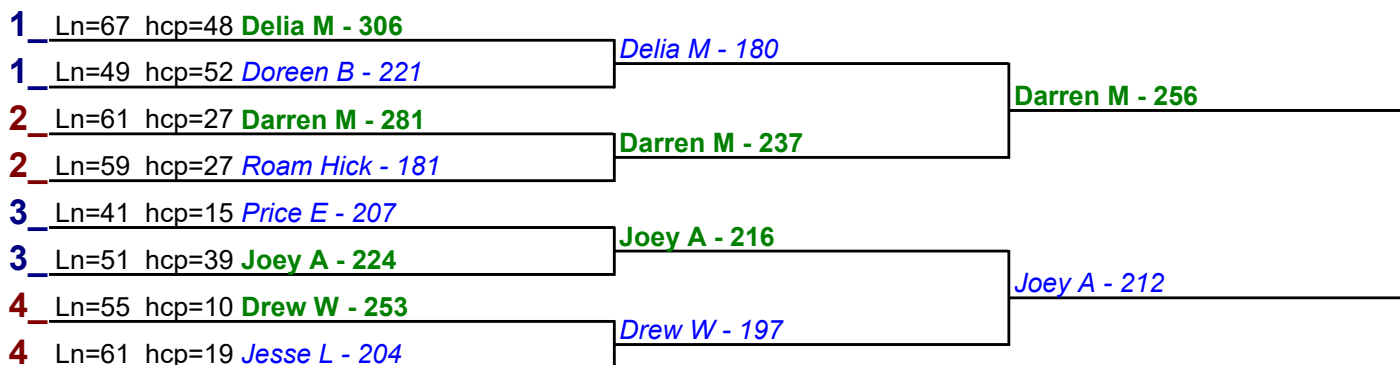

HDCP BRACKETS - Handicap - #32

**** Finished ****

- 1. **Ryan S** \$15
- 2. **Doreen B** \$6

HDCP BRACKETS - Handicap - #33

**** Finished ****

- 1. **Andrew G** \$15
- 2. **Suzanne A** \$6

Game 1

Game 2

Game 3

HDCP BRACKETS - Handicap - #34

** Finished **

- 1. Lamar L \$15
- 2. Coel S \$6

HDCP BRACKETS - Handicap - #35

** Finished **

- 1. Darren M \$15
- 2. Joey A \$6