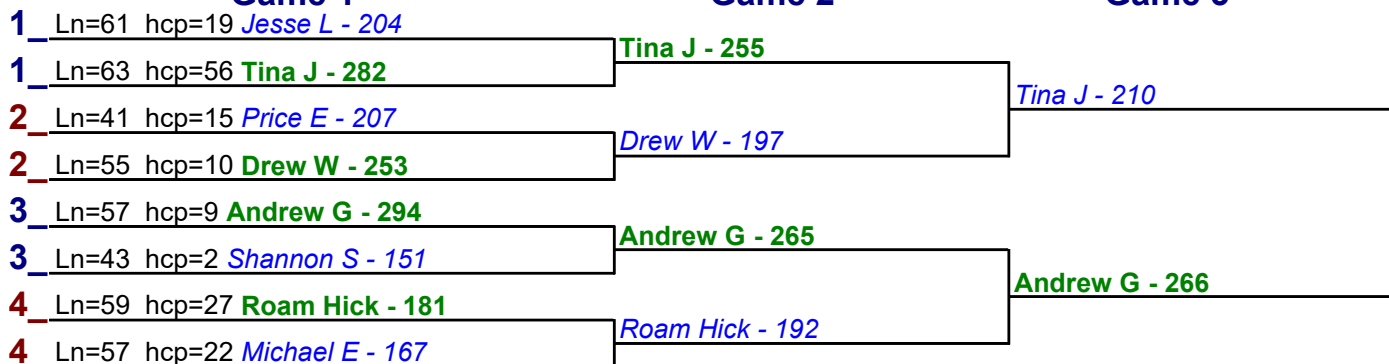

- 1. Suzanne A \$15
- 2. Patricia A \$6

HDCP BRACKETS - Handicap - #5

** Finished **

- 1. Ryan S \$15
- 2. Andrew G \$6

HDCP BRACKETS - Handicap - #6

** Finished **

- 1. Coel S \$15
- 2. Price E \$6

Game 1

Game 2

Game 3

HDCP BRACKETS - Handicap - #7

**** Finished ****

- 1. **Andrew G** \$15
- 2. **Tina J** \$6

HDCP BRACKETS - Handicap - #8

**** Finished ****

- 1. **Suzanne A** \$15
- 2. **Thomas M** \$6