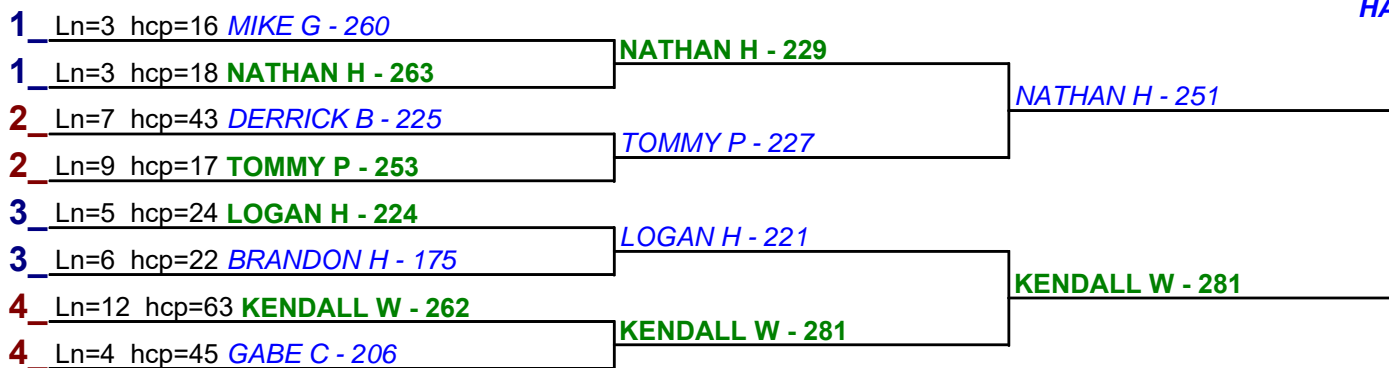

#### HANDICAP BRACKETS - Handicap - #1

**\*\* Finished \*\***

- 1. JESSIE W \$12
- 2. NATHAN H \$6

#### HANDICAP BRACKETS - Handicap - #2

**\*\* Finished \*\***

- 1. JESSIE W \$15
- 2. KENDALL W \$6

#### HANDICAP BRACKETS - Handicap - #3

**\*\* Finished \*\***

- 1. KENDALL W \$15
- 2. NATHAN H \$6

Game 1

Game 2

Game 3

HANDICAP BRACKETS - Handicap - #4

\*\* Finished \*\*