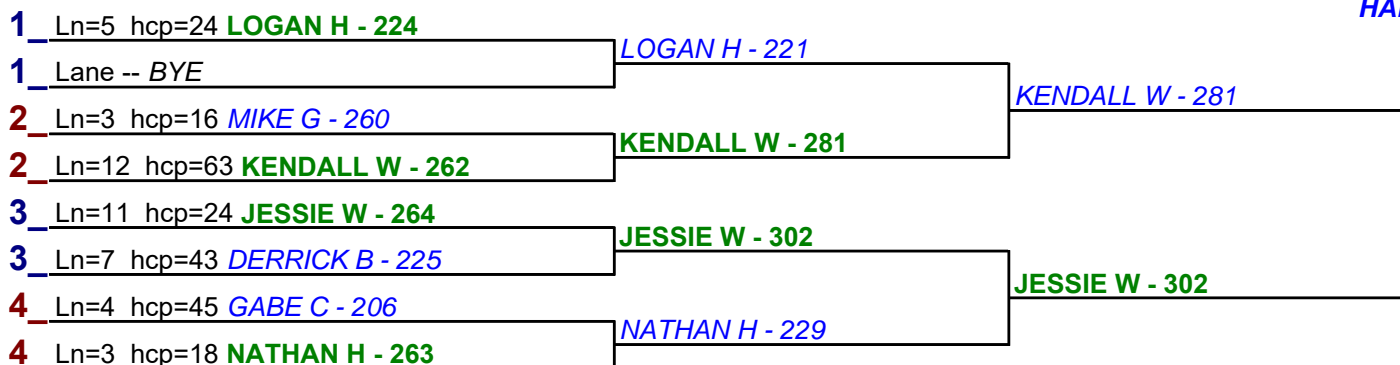

#### HANDICAP BRACKETS - Handicap - #2

**\*\* Finished \*\***

- 1. JESSIE W \$15
- 2. KENDALL W \$6

#### HANDICAP BRACKETS - Handicap - #3

**\*\* Finished \*\***

- 1. KENDALL W \$15
- 2. NATHAN H \$6

Game 1

Game 2

Game 3

HANDICAP BRACKETS - Handicap - #4

\*\* Finished \*\*

- 1. JESSIE W \$15
- 2. KENDALL W \$6

HANDICAP BRACKETS - Handicap - #5

\*\* Finished \*\*

- 1. JESSIE W \$12
- 2. KENDALL W \$6

HANDICAP BRACKETS - Handicap - #6

\*\* Finished \*\*

- 1. JESSIE W \$12
- 2. NATHAN H \$6