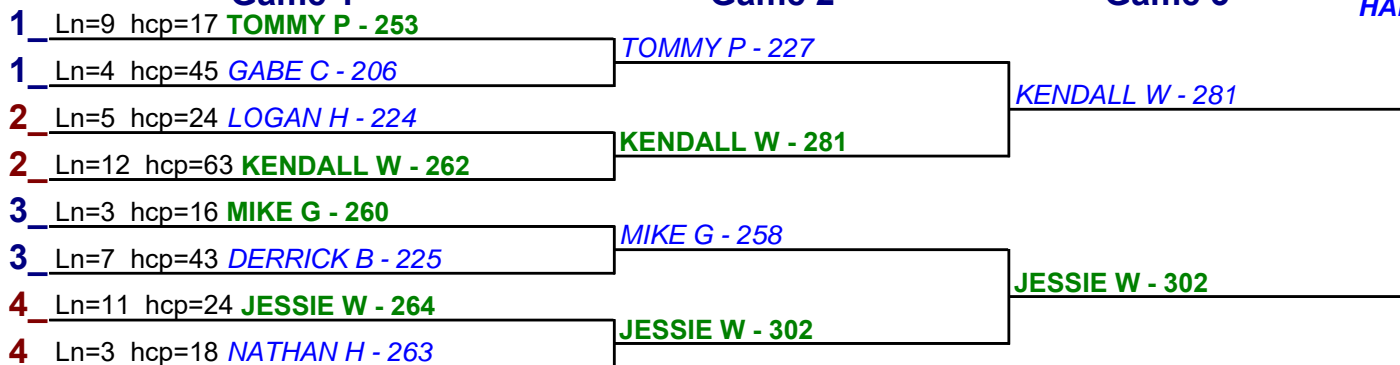

#### HANDICAP BRACKETS - Handicap - #2

**\*\* Finished \*\***

- 1. JESSIE W \$15
- 2. KENDALL W \$6

#### HANDICAP BRACKETS - Handicap - #3

**\*\* Finished \*\***

- 1. KENDALL W \$15
- 2. NATHAN H \$6

Game 1

Game 2

Game 3

HANDICAP BRACKETS - Handicap - #4

\*\* Finished \*\*

- 1. JESSIE W \$15
- 2. KENDALL W \$6

HANDICAP BRACKETS - Handicap - #5

\*\* Finished \*\*

- 1. JESSIE W \$12
- 2. KENDALL W \$6

HANDICAP BRACKETS - Handicap - #6

\*\* Finished \*\*

- 1. JESSIE W \$12
- 2. NATHAN H \$6