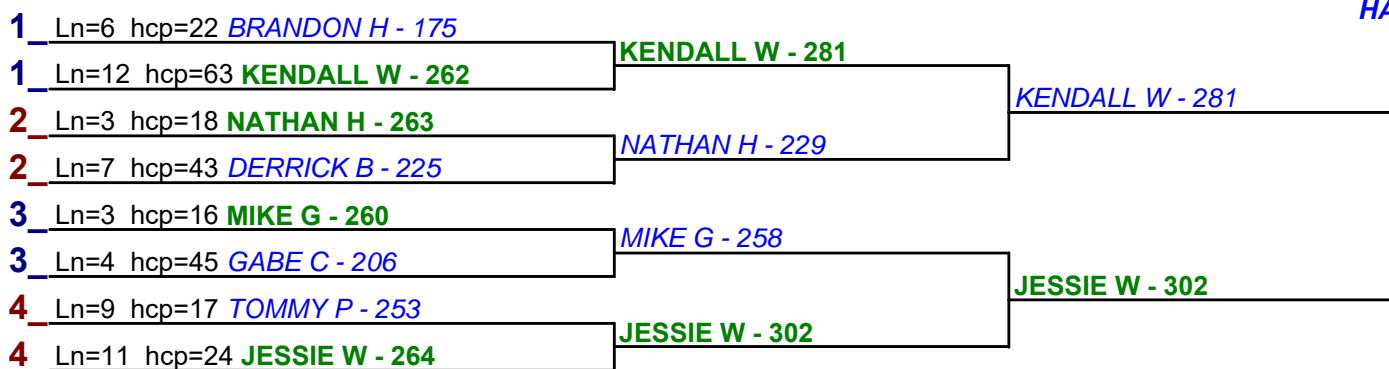

### Game 3

#### HANDICAP BRACKETS - Handicap - #1

**\*\* Finished \*\***

- 1. JESSIE W \$12
- 2. NATHAN H \$6

#### HANDICAP BRACKETS - Handicap - #2

**\*\* Finished \*\***

- 1. JESSIE W \$15
- 2. KENDALL W \$6