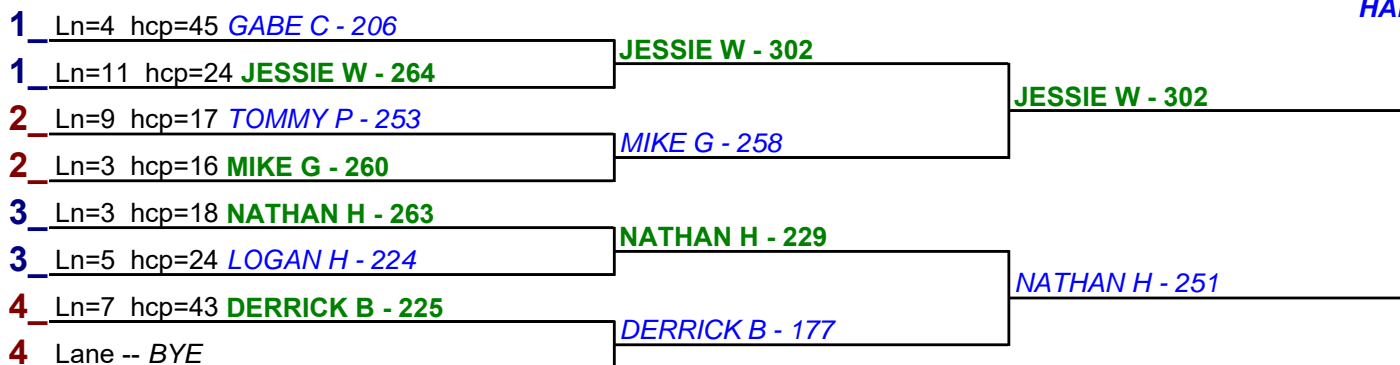

#### HANDICAP BRACKETS - Handicap - #3

**\*\* Finished \*\***

- 1. KENDALL W \$15
- 2. NATHAN H \$6

Game 1

Game 2

Game 3

HANDICAP BRACKETS - Handicap - #4

\*\* Finished \*\*

- 1. JESSIE W \$15
- 2. KENDALL W \$6

HANDICAP BRACKETS - Handicap - #5

\*\* Finished \*\*

- 1. JESSIE W \$12
- 2. KENDALL W \$6

HANDICAP BRACKETS - Handicap - #6

\*\* Finished \*\*

- 1. JESSIE W \$12
- 2. NATHAN H \$6