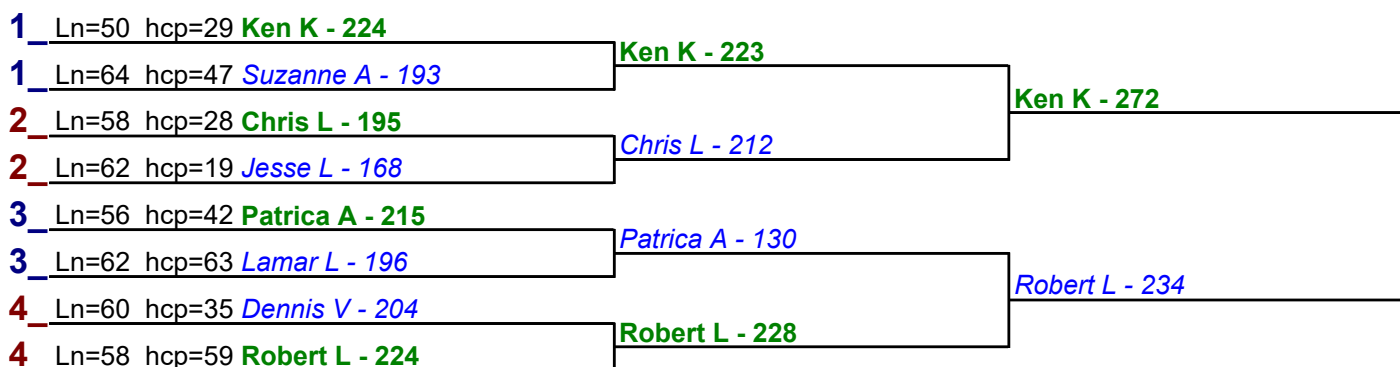

Game 3

HDCP BRACKETS - Handicap - #16

**** Finished ****

- 1. **Edward G** \$15
- 2. **Robert L** \$6

HDCP BRACKETS - Handicap - #17

**** Finished ****

- 1. **Lamar L** \$12
- 2. **Ken H** \$6

HDCP BRACKETS - Handicap - #18

**** Finished ****

- 1. **Ken K** \$15
- 2. **Robert L** \$6

Game 1

Game 2

Game 3

HDCP BRACKETS - Handicap - #19

**** Finished ****

- 1. **Edward G** \$15
- 2. **Jen J** \$6