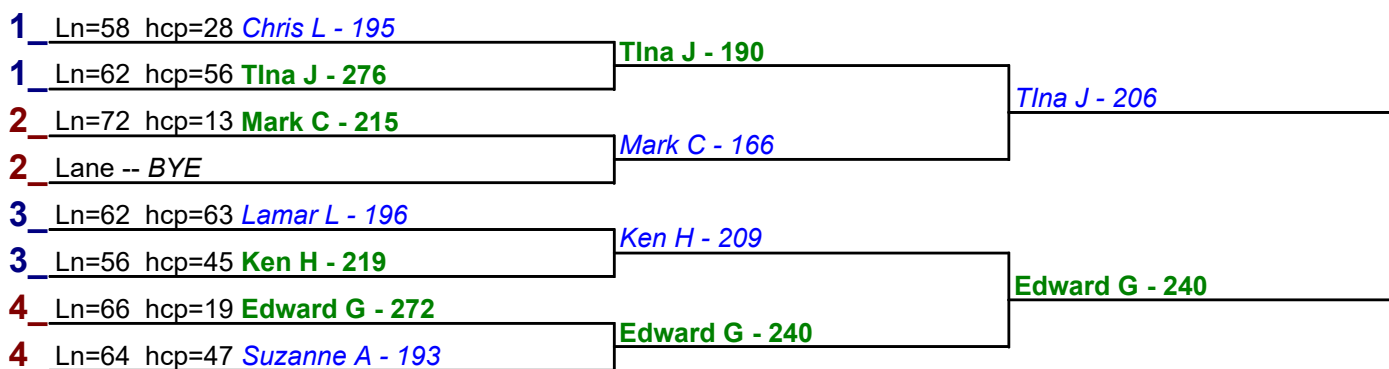

Saturday 6:00 pm

Sunset Station

Game 1

Game 2

Game 3

HDCP BRACKETS - Handicap - #1

**** Finished ****

- 1. **Ralph** \$15
- 2. **Jessie W** \$6

HDCP BRACKETS - Handicap - #2

**** Finished ****

- 1. **Edward G** \$12
- 2. **Tina J** \$6

HDCP BRACKETS - Handicap - #3

**** Finished ****

- 1. **Doreen G** \$15
- 2. **Mark C** \$6

Game 1

Game 2