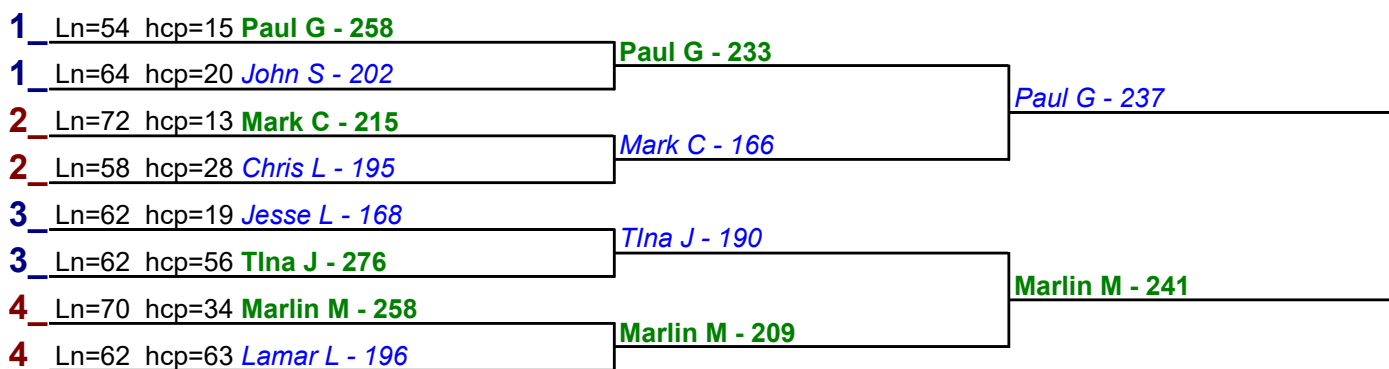

Game 3

HDCP BRACKETS - Handicap - #4

**** Finished ****

- 1. **Joey A** \$15
- 2. **Suzanne A** \$6

HDCP BRACKETS - Handicap - #5

**** Finished ****

- 1. **Marlin M** \$15
- 2. **Paul G** \$6

HDCP BRACKETS - Handicap - #6

**** Finished ****

- 1. **Joey A** \$15
- 2. **Tina J** \$6

Game 1

Game 2

Game 3

HDCP BRACKETS - Handicap - #7

**** Finished ****

- 1. **Chris L** \$15
- 2. **Edward G** \$6