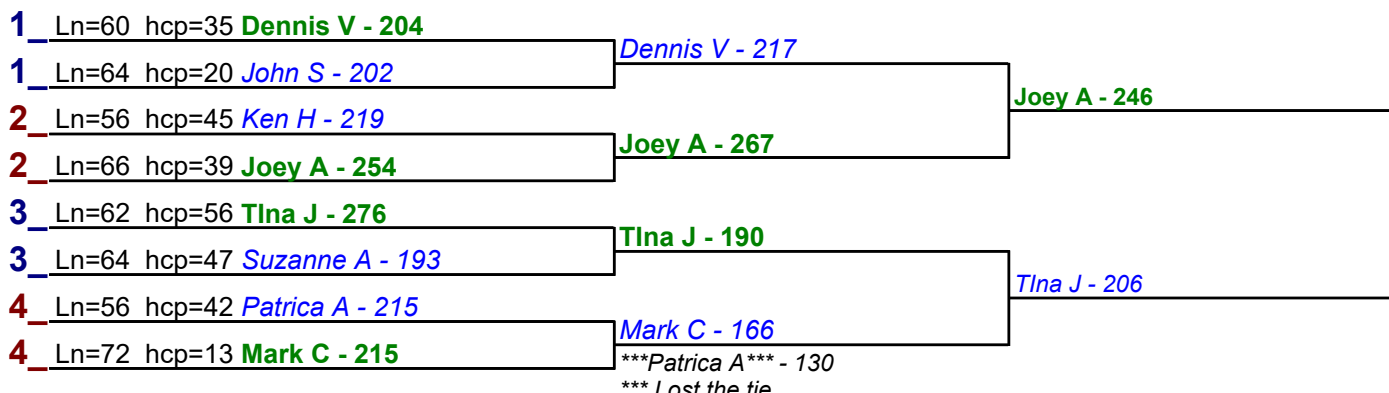

HDCP BRACKETS - Handicap - #2

**** Finished ****

- 1. **Edward G** \$12
- 2. **Tina J** \$6

HDCP BRACKETS - Handicap - #3

**** Finished ****

- 1. **Doreen G** \$15
- 2. **Mark C** \$6

Game 1

Game 2

Game 3

HDCP BRACKETS - Handicap - #4

**** Finished ****

- 1. **Joey A** \$15
- 2. **Suzanne A** \$6

HDCP BRACKETS - Handicap - #5

**** Finished ****

- 1. **Marlin M** \$15
- 2. **Paul G** \$6

HDCP BRACKETS - Handicap - #6

**** Finished ****

- 1. **Joey A** \$15
- 2. **Tina J** \$6

Game 1

Game 2

Game 3

HDCP BRACKETS - Handicap - #7

**** Finished ****

- 1. **Chris L** \$15
- 2. **Edward G** \$6