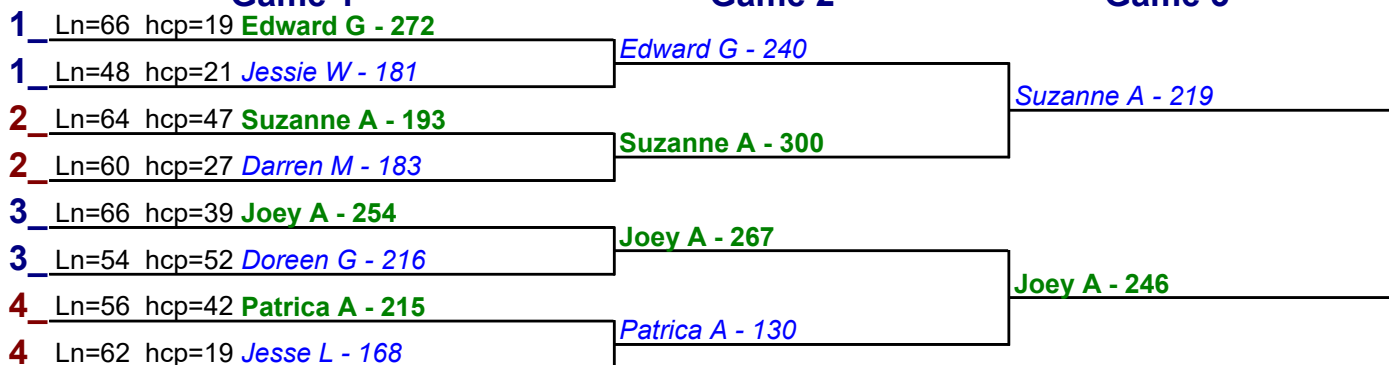

HDCP BRACKETS - Handicap - #2

**** Finished ****

- 1. **Edward G** \$12
- 2. **Tina J** \$6

HDCP BRACKETS - Handicap - #3

**** Finished ****

- 1. **Doreen G** \$15
- 2. **Mark C** \$6

Game 1

Game 2

Game 3

HDCP BRACKETS - Handicap - #4

**** Finished ****

- 1. **Joey A** \$15
- 2. **Suzanne A** \$6

HDCP BRACKETS - Handicap - #5

**** Finished ****

- 1. **Marlin M** \$15
- 2. **Paul G** \$6

HDCP BRACKETS - Handicap - #6