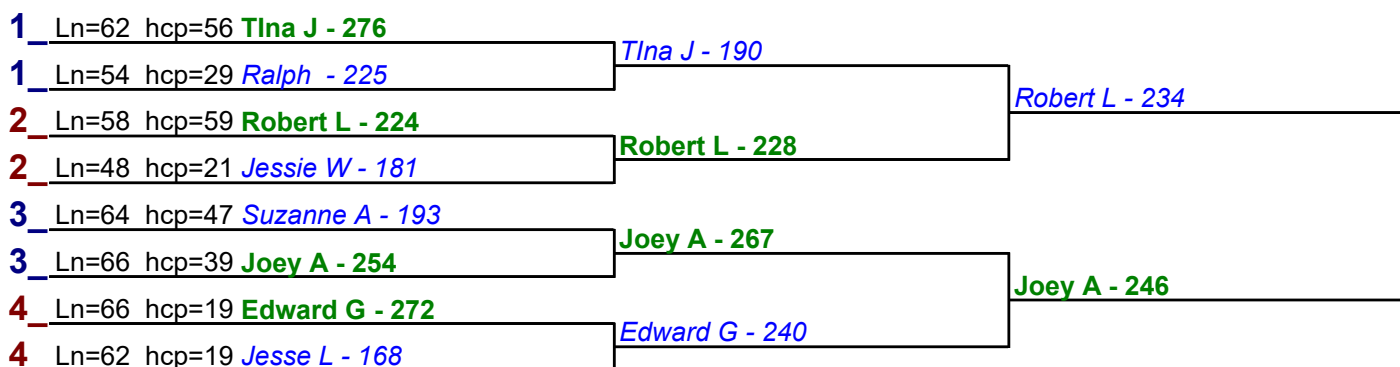

HDCP BRACKETS - Handicap - #8

**** Finished ****

- 1. **Joey A** \$12
- 2. **Suzanne A** \$6

HDCP BRACKETS - Handicap - #9

**** Finished ****

- 1. **Joey A** \$15
- 2. **Robert L** \$6

Game 1

Game 2

Game 3

HDCP BRACKETS - Handicap - #10

**** Finished ****

- 1. **Joey A** \$15
- 2. **Kendall W** \$6

HDCP BRACKETS - Handicap - #11

**** Finished ****

- 1. **Ralph** \$12
- 2. **Robert L** \$6

HDCP BRACKETS - Handicap - #12