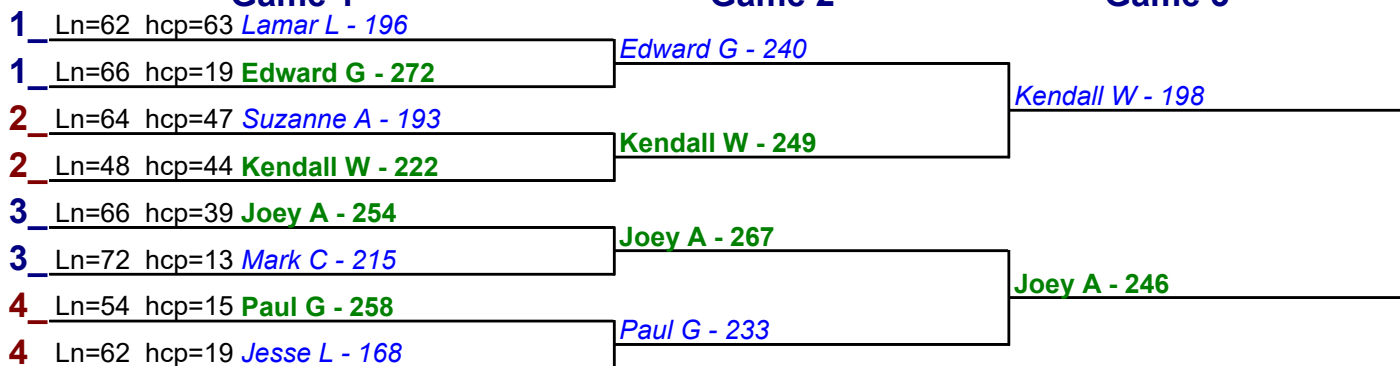

HDCP BRACKETS - Handicap - #8

**** Finished ****

- 1. **Joey A** \$12
- 2. **Suzanne A** \$6

HDCP BRACKETS - Handicap - #9

**** Finished ****

- 1. **Joey A** \$15
- 2. **Robert L** \$6

Game 1

Game 2

Game 3

HDCP BRACKETS - Handicap - #10

**** Finished ****

- 1. **Joey A** \$15
- 2. **Kendall W** \$6

HDCP BRACKETS - Handicap - #11

**** Finished ****

- 1. **Ralph** \$12
- 2. **Robert L** \$6

HDCP BRACKETS - Handicap - #12