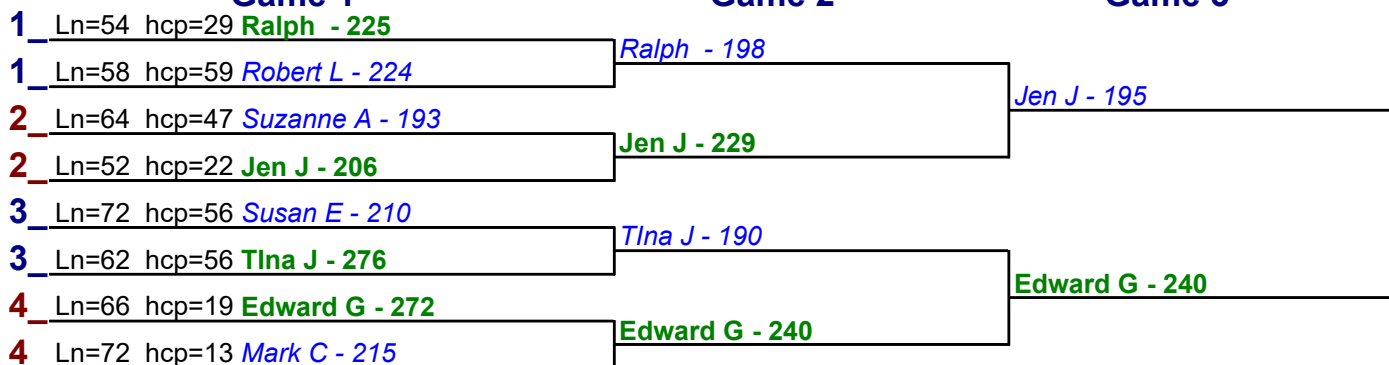

**** Finished ****

- 1. **Ken K** \$15
- 2. **Robert L** \$6

Game 1

Game 2

Game 3

HDCP BRACKETS - Handicap - #19

**** Finished ****

- 1. **Edward G** \$15
- 2. **Jen J** \$6

HDCP BRACKETS - Handicap - #20

**** Finished ****

- 1. **Dennis V** \$12
- 2. **John S** \$6

HDCP BRACKETS - Handicap - #21

**** Finished ****

- 1. **Edward G** \$15
- 2. **Suzanne A** \$6

Game 1

Game 2