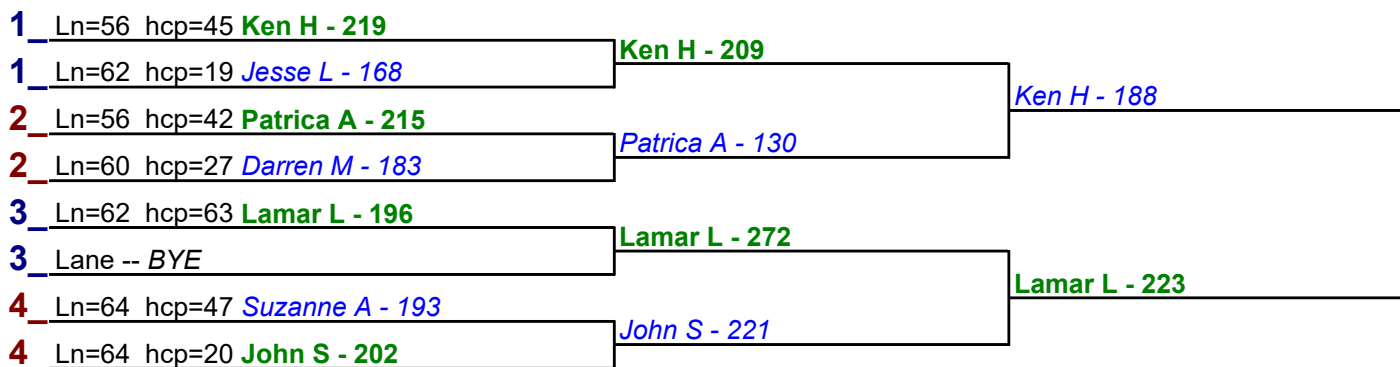

HDCP BRACKETS - Handicap - #14

**** Finished ****

- 1. **Ken K \$15**
- 2. **Susan E \$6**

HDCP BRACKETS - Handicap - #15

**** Finished ****

- 1. **Susan E \$15**
- 2. **John S \$6**

Game 1

Game 2

Game 3

HDCP BRACKETS - Handicap - #16

**** Finished ****

- 1. **Edward G** \$15
- 2. **Robert L** \$6

HDCP BRACKETS - Handicap - #17

**** Finished ****

- 1. **Lamar L** \$12
- 2. **Ken H** \$6

HDCP BRACKETS - Handicap - #18

**** Finished ****

- 1. **Ken K** \$15
- 2. **Robert L** \$6

Game 1

Game 2

Game 3

HDCP BRACKETS - Handicap - #19

**** Finished ****

- 1. **Edward G** \$15
- 2. **Jen J** \$6