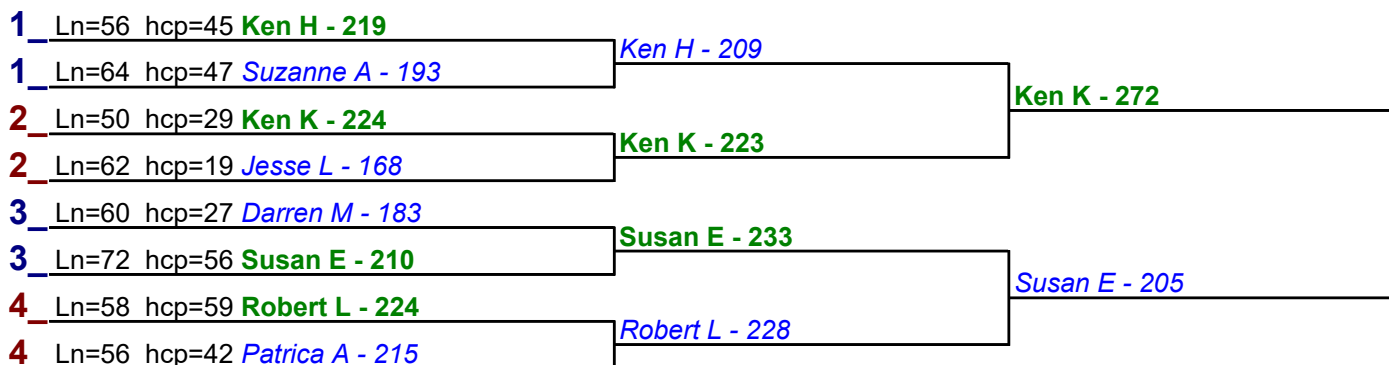

**** Finished ****

- 1. **Joey A** \$15
- 2. **Robert L** \$6

Game 1

Game 2

Game 3

HDCP BRACKETS - Handicap - #13

**** Finished ****

- 1. **Susan E \$15**
- 2. **Doreen G \$6**

HDCP BRACKETS - Handicap - #14

**** Finished ****

- 1. **Ken K \$15**
- 2. **Susan E \$6**

HDCP BRACKETS - Handicap - #15

**** Finished ****

- 1. **Susan E \$15**
- 2. **John S \$6**

Game 1

Game 2