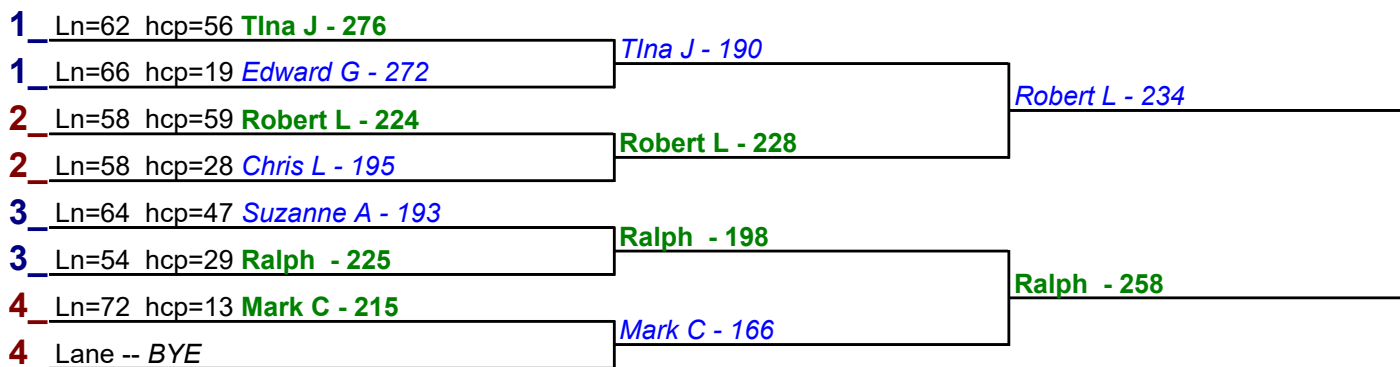

Game 3

HDCP BRACKETS - Handicap - #10

**** Finished ****

- 1. **Joey A** \$15
- 2. **Kendall W** \$6

HDCP BRACKETS - Handicap - #11

**** Finished ****

- 1. **Ralph** \$12
- 2. **Robert L** \$6

HDCP BRACKETS - Handicap - #12

**** Finished ****

- 1. **Joey A** \$15
- 2. **Robert L** \$6

Game 1

Game 2

Game 3

HDCP BRACKETS - Handicap - #13

**** Finished ****

- 1. **Susan E \$15**
- 2. **Doreen G \$6**