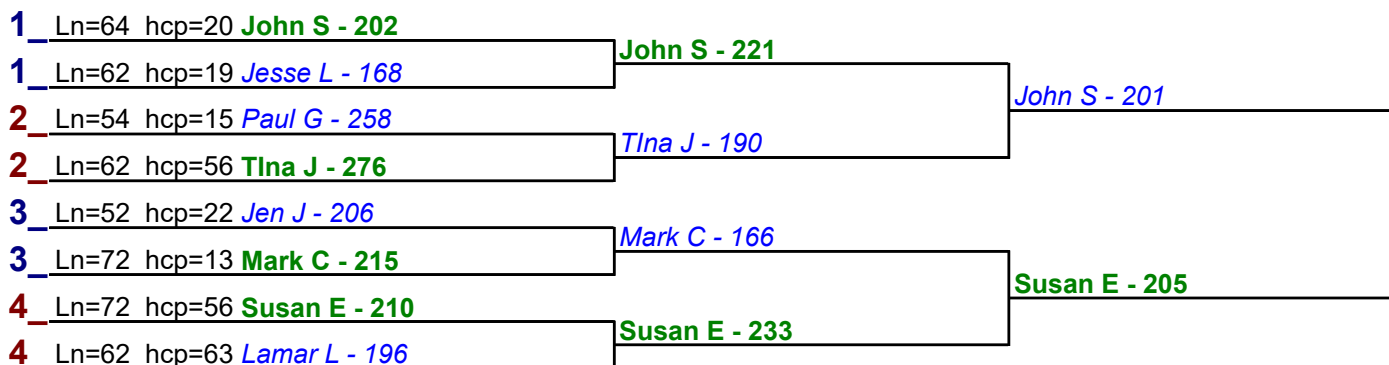

HDCP BRACKETS - Handicap - #14

**** Finished ****

- 1. **Ken K \$15**
- 2. **Susan E \$6**

HDCP BRACKETS - Handicap - #15

**** Finished ****

- 1. **Susan E \$15**
- 2. **John S \$6**

Game 1

Game 2