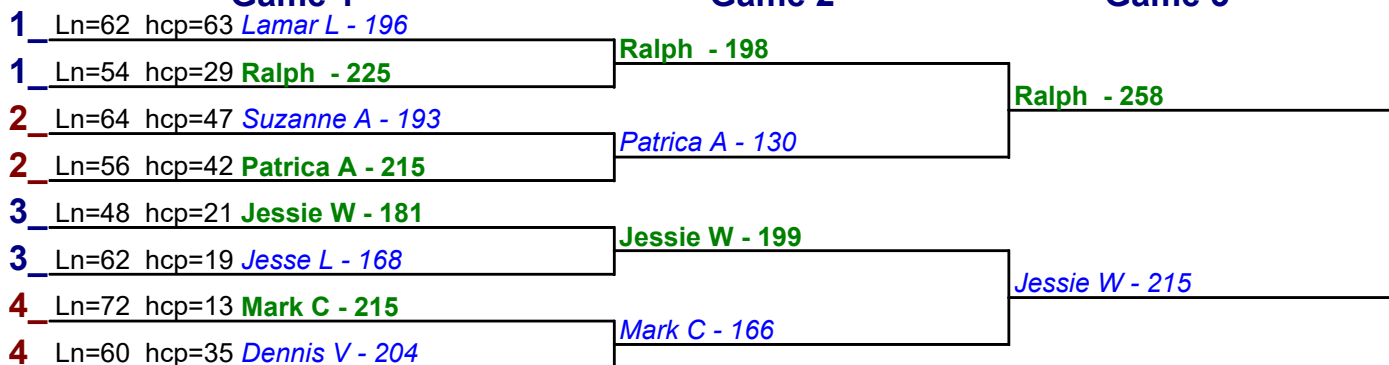

Saturday 6:00 pm

Sunset Station

Game 1

Game 2

Game 3

HDCP BRACKETS - Handicap - #1

**** Finished ****

- 1. **Ralph** \$15
- 2. **Jessie W** \$6

HDCP BRACKETS - Handicap - #2

**** Finished ****

- 1. **Edward G** \$12
- 2. **Tina J** \$6

HDCP BRACKETS - Handicap - #3

**** Finished ****

- 1. **Doreen G** \$15
- 2. **Mark C** \$6

Game 1

Game 2