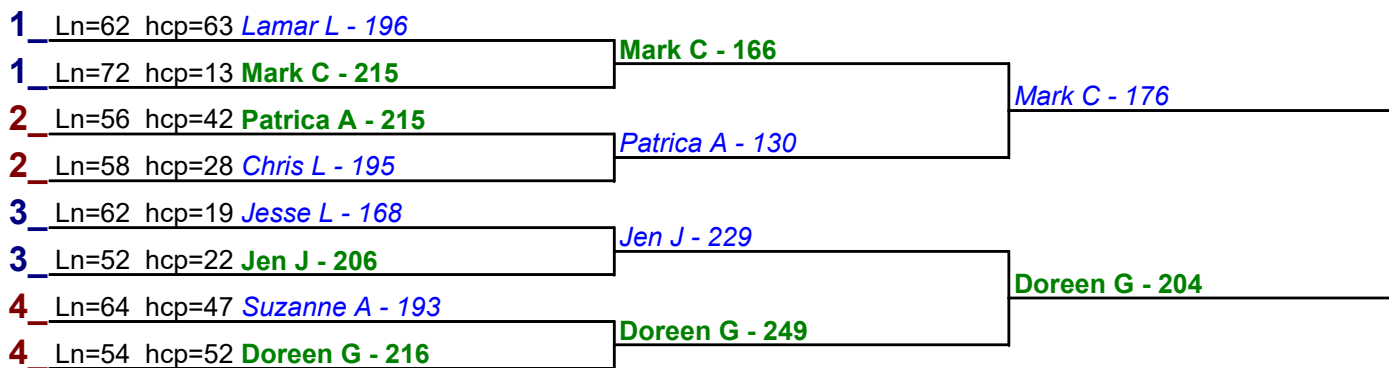

HDCP BRACKETS - Handicap - #2

**** Finished ****

- 1. **Edward G** \$12
- 2. **Tina J** \$6

HDCP BRACKETS - Handicap - #3

**** Finished ****

- 1. **Doreen G** \$15
- 2. **Mark C** \$6

Game 1

Game 2