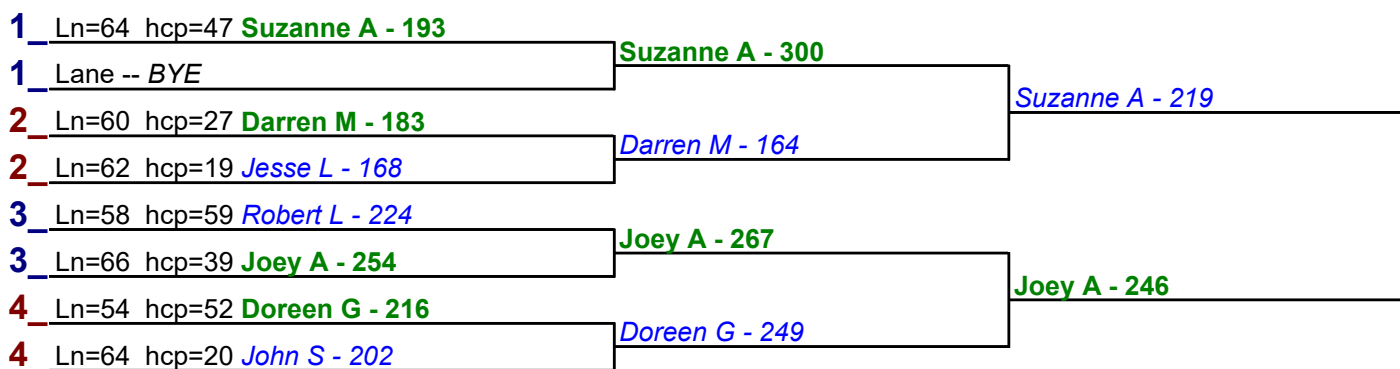

**** Finished ****

- 1. **Joey A** \$15
- 2. **Tina J** \$6

Game 1

Game 2

Game 3

HDCP BRACKETS - Handicap - #7

**** Finished ****

- 1. **Chris L** \$15
- 2. **Edward G** \$6

HDCP BRACKETS - Handicap - #8

**** Finished ****

- 1. **Joey A** \$12
- 2. **Suzanne A** \$6

HDCP BRACKETS - Handicap - #9

**** Finished ****

- 1. **Joey A** \$15
- 2. **Robert L** \$6

Game 1

Game 2