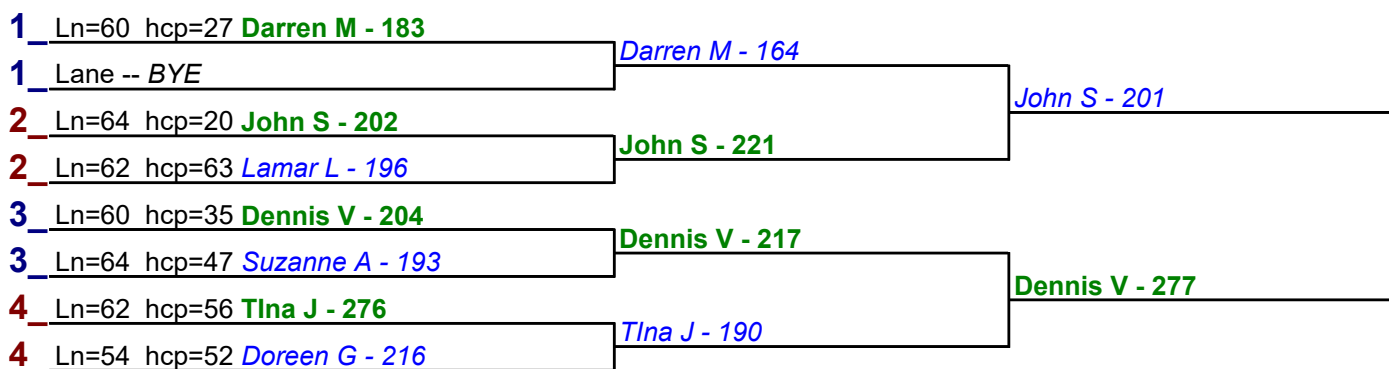

**** Finished ****

- 1. **Ken K** \$15
- 2. **Robert L** \$6

Game 1

Game 2

Game 3

HDCP BRACKETS - Handicap - #19

**** Finished ****

- 1. **Edward G** \$15
- 2. **Jen J** \$6

HDCP BRACKETS - Handicap - #20

**** Finished ****

- 1. **Dennis V** \$12
- 2. **John S** \$6

HDCP BRACKETS - Handicap - #21

**** Finished ****

- 1. **Edward G** \$15
- 2. **Suzanne A** \$6

Game 1

Game 2