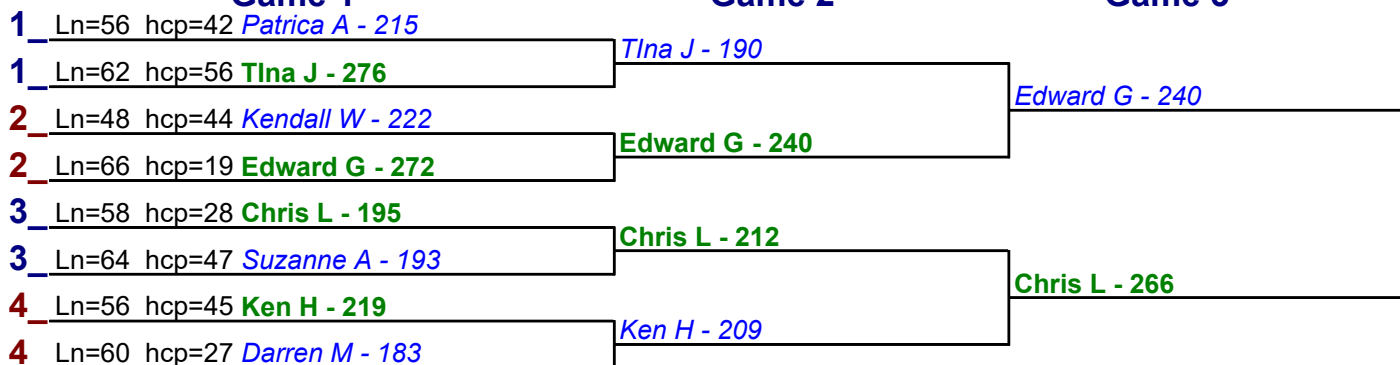

**** Finished ****

- 1. **Joey A** \$15
- 2. **Tina J** \$6

Game 1

Game 2

Game 3

HDCP BRACKETS - Handicap - #7

**** Finished ****

- 1. **Chris L** \$15
- 2. **Edward G** \$6

HDCP BRACKETS - Handicap - #8

**** Finished ****

- 1. **Joey A** \$12
- 2. **Suzanne A** \$6

HDCP BRACKETS - Handicap - #9

**** Finished ****

- 1. **Joey A** \$15
- 2. **Robert L** \$6

Game 1

Game 2