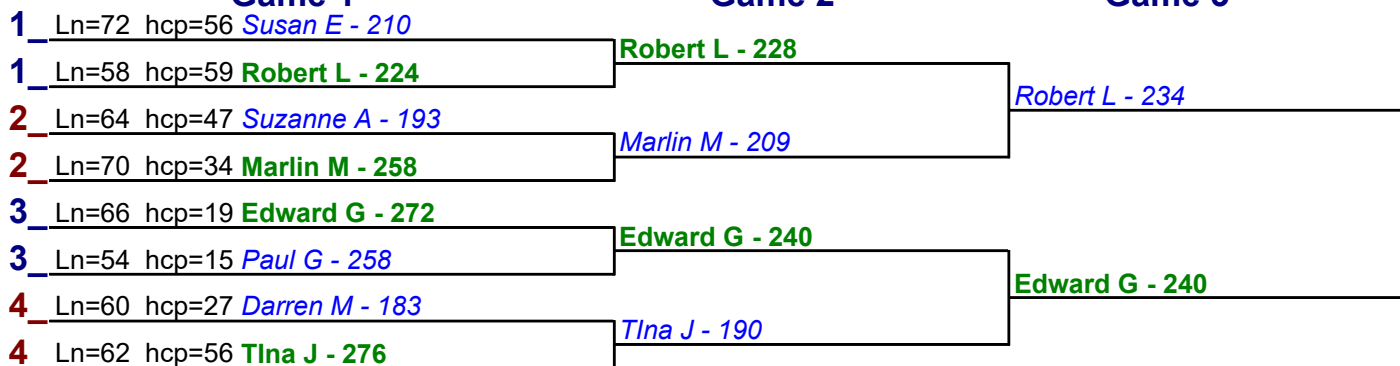

Game 1

Game 2

Game 3

HDCP BRACKETS - Handicap - #16

** Finished **

1. **Edward G** $15
2. **Robert L** $6