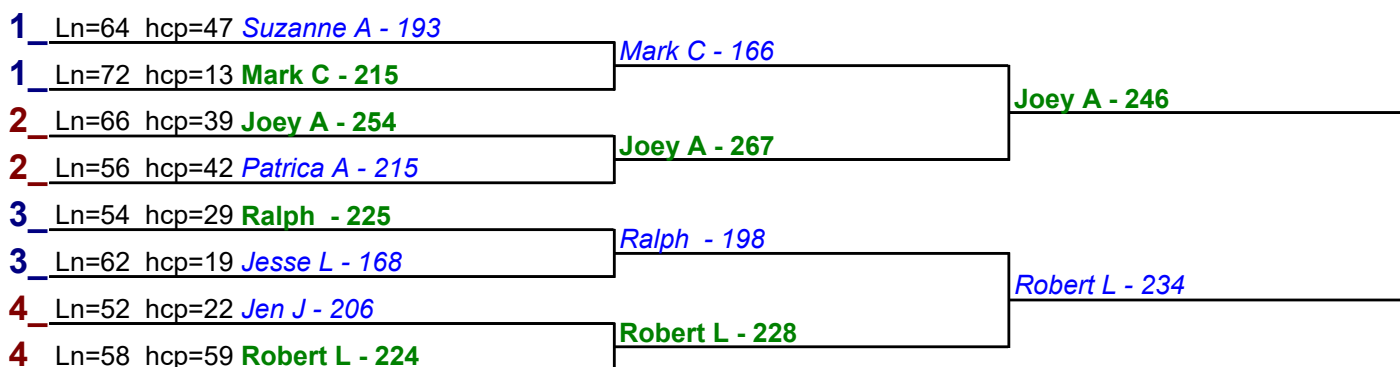

Game 3

HDCP BRACKETS - Handicap - #10

**** Finished ****

- 1. **Joey A** \$15
- 2. **Kendall W** \$6

HDCP BRACKETS - Handicap - #11

**** Finished ****

- 1. **Ralph** \$12
- 2. **Robert L** \$6

HDCP BRACKETS - Handicap - #12

**** Finished ****

- 1. **Joey A** \$15
- 2. **Robert L** \$6

Game 1

Game 2

Game 3

HDCP BRACKETS - Handicap - #13

**** Finished ****

- 1. **Susan E \$15**
- 2. **Doreen G \$6**