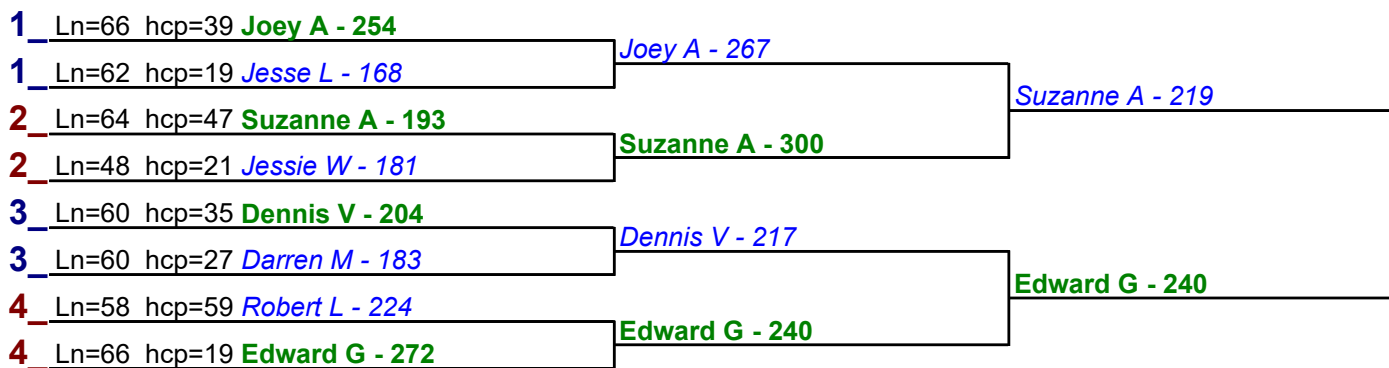

HDCP BRACKETS - Handicap - #20

**** Finished ****

- 1. **Dennis V** \$12
- 2. **John S** \$6

HDCP BRACKETS - Handicap - #21

**** Finished ****

- 1. **Edward G** \$15
- 2. **Suzanne A** \$6

Game 1

Game 2

Game 3

HDCP BRACKETS - Handicap - #22

**** Finished ****

1 Ln=64 hcp=47 **Suzanne A - 193**

1 Ln=62 hcp=19 *Jesse L - 168*

2 Ln=56 hcp=42 **Patrica A - 215**

2 Ln=64 hcp=20 *John S - 202*

3 Ln=60 hcp=27 *Darren M - 183*