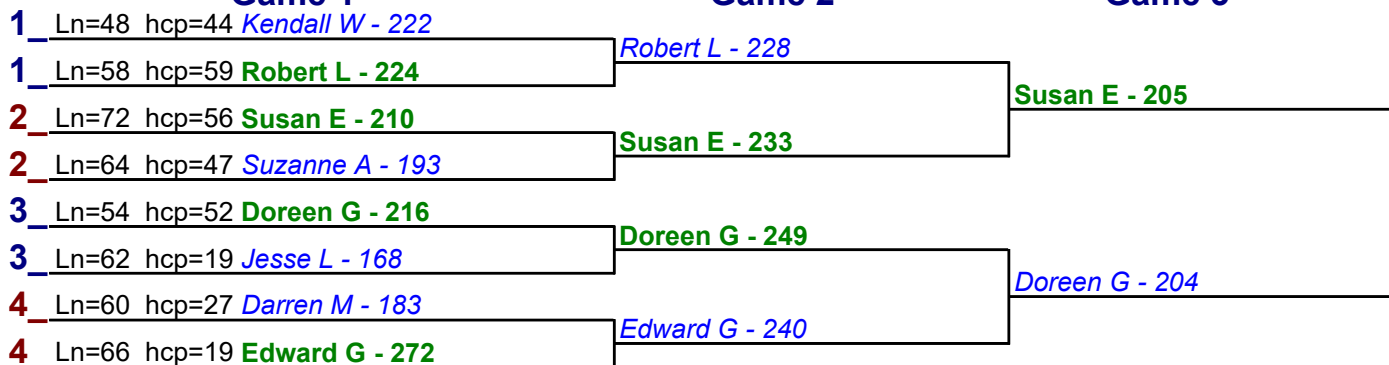

**** Finished ****

- 1. **Joey A** \$15
- 2. **Robert L** \$6

Game 1

Game 2

Game 3

HDCP BRACKETS - Handicap - #13

**** Finished ****

- 1. **Susan E \$15**
- 2. **Doreen G \$6**

HDCP BRACKETS - Handicap - #14

**** Finished ****

- 1. **Ken K \$15**
- 2. **Susan E \$6**

HDCP BRACKETS - Handicap - #15

**** Finished ****

- 1. **Susan E \$15**
- 2. **John S \$6**

Game 1

Game 2