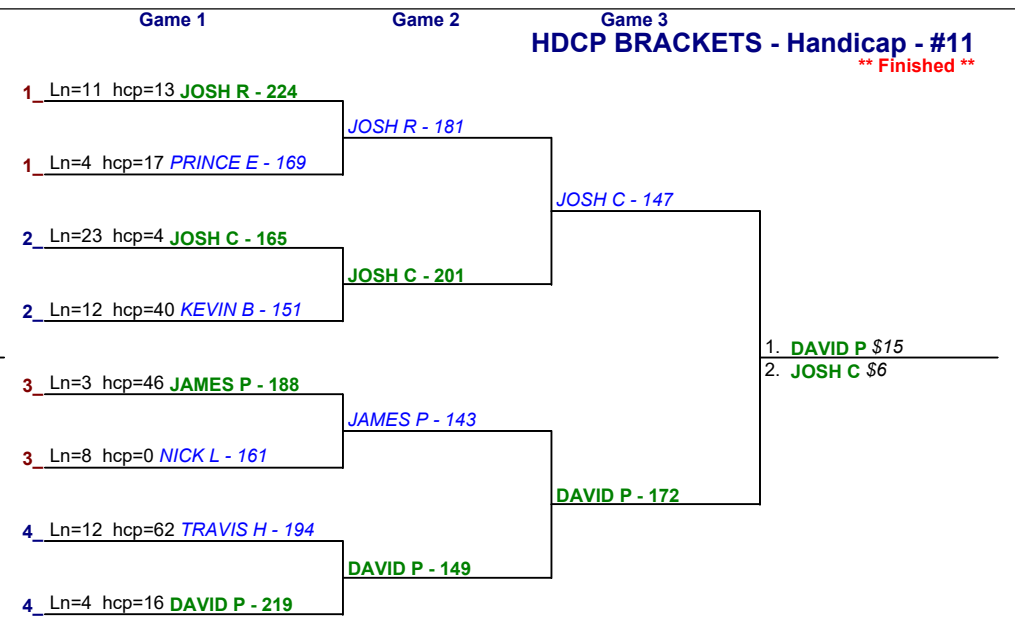

Saturday 6:00 pm

CANYON LANES

HDCP BRACKETS - Handicap - #13

** Finished **

HDCP BRACKETS - Handicap - #14

** Finished **

HDCP BRACKETS - Handicap - #15

** Finished **

HDCP BRACKETS - Handicap - #16

** Finished **