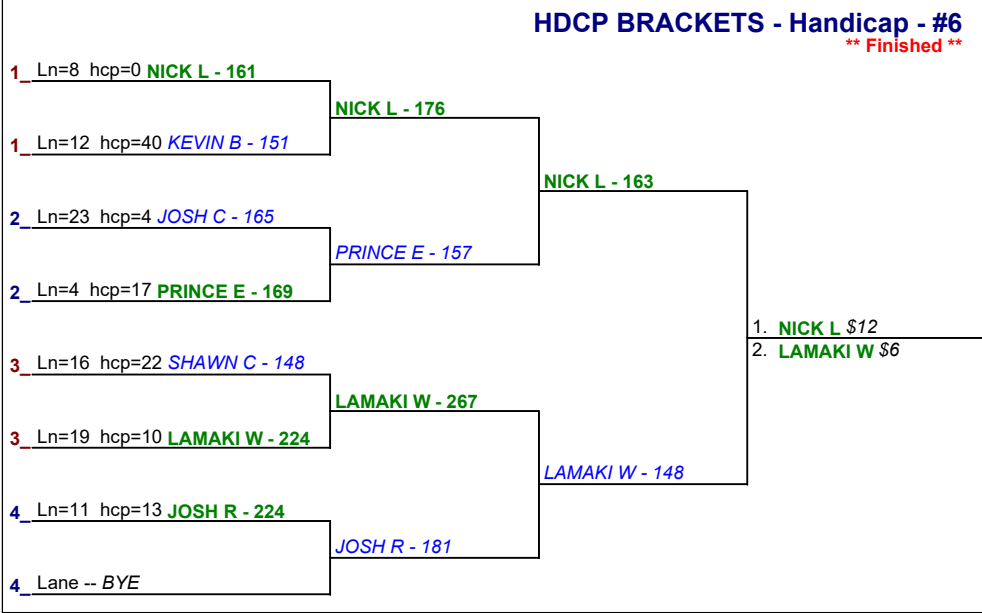

Saturday 6:00 pm

CANYON LANES

HDCP BRACKETS - Handicap - #13

** Finished **

HDCP BRACKETS - Handicap - #14

** Finished **

HDCP BRACKETS - Handicap - #15

** Finished **

HDCP BRACKETS - Handicap - #16

** Finished **