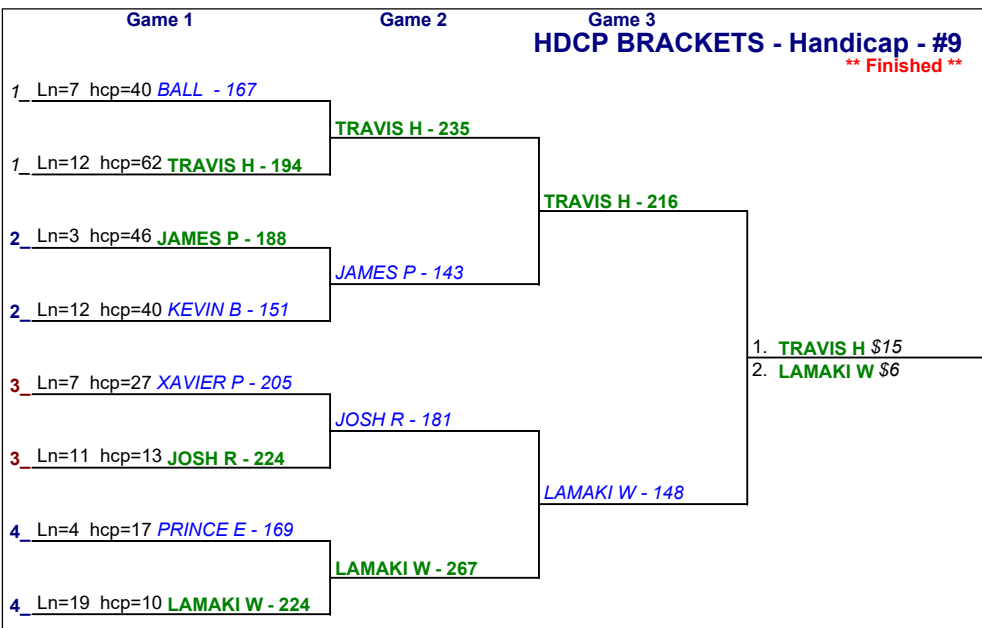

Saturday 6:00 pm

CANYON LANES

HDCP BRACKETS - Handicap - #13

** Finished **

HDCP BRACKETS - Handicap - #14

** Finished **

HDCP BRACKETS - Handicap - #15

** Finished **

HDCP BRACKETS - Handicap - #16

** Finished **