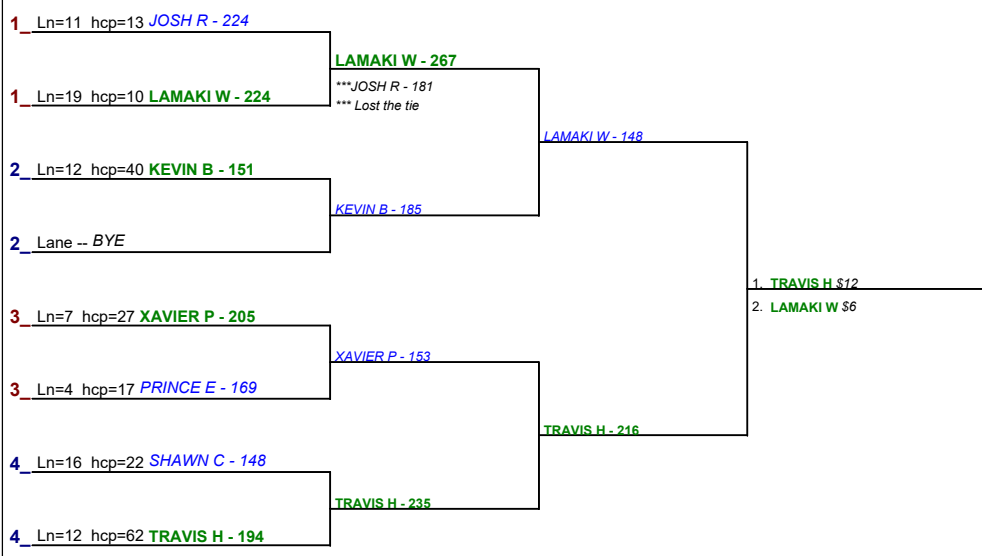

Saturday 6:00 pm

CANYON LANES

HDCP BRACKETS - Handicap - #13

** Finished **

HDCP BRACKETS - Handicap - #14

** Finished **

HDCP BRACKETS - Handicap - #15

** Finished **

HDCP BRACKETS - Handicap - #16

** Finished **