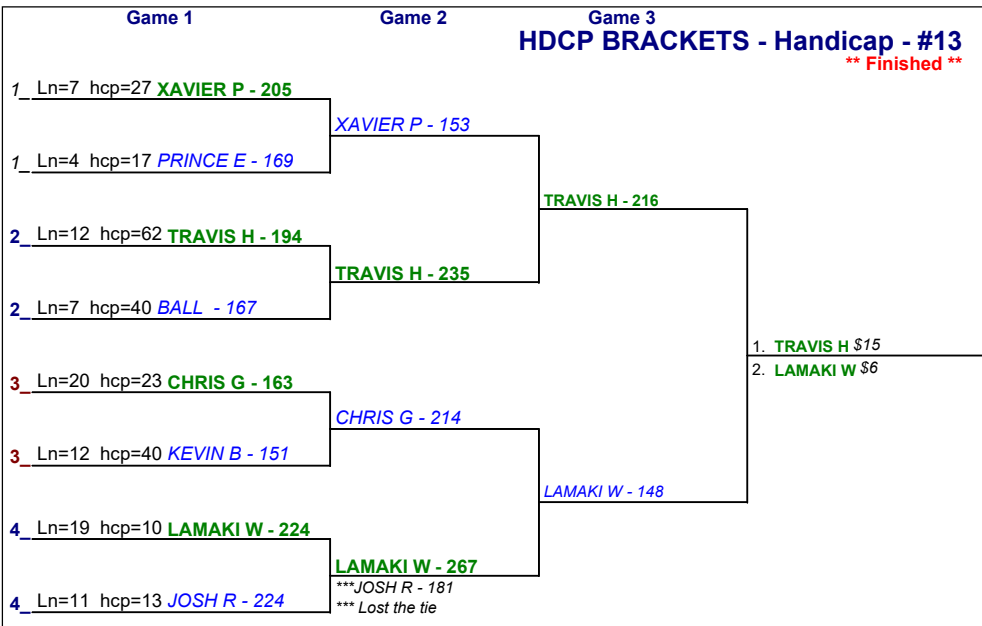

Saturday 6:00 pm

CANYON LANES

HDCP BRACKETS - Handicap - #13

** Finished **

HDCP BRACKETS - Handicap - #14

** Finished **

HDCP BRACKETS - Handicap - #15

** Finished **

HDCP BRACKETS - Handicap - #16

** Finished **