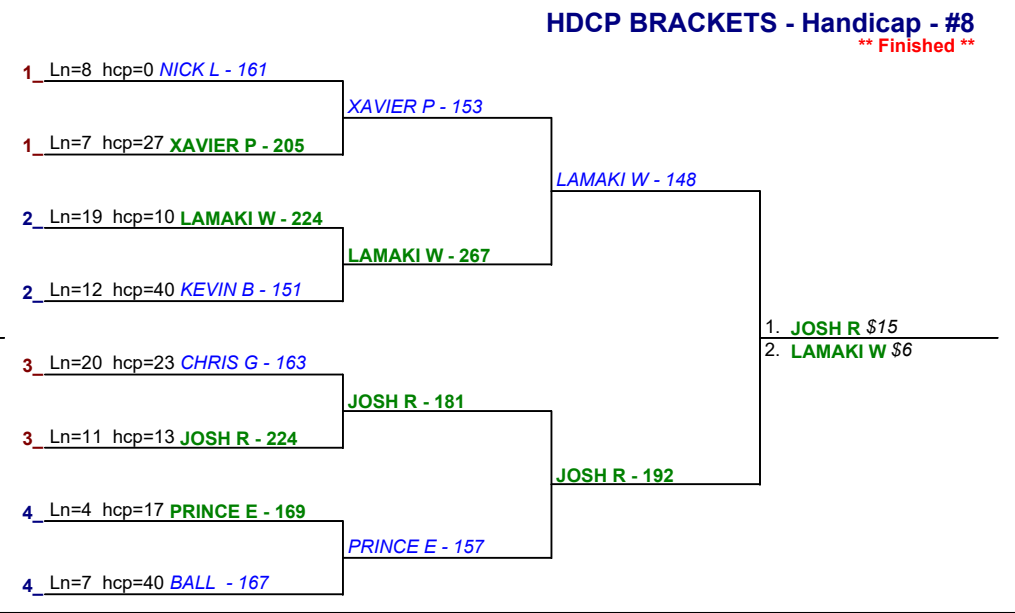

Saturday 6:00 pm

CANYON LANES

HDCP BRACKETS - Handicap - #13

** Finished **

HDCP BRACKETS - Handicap - #14

** Finished **

HDCP BRACKETS - Handicap - #15

** Finished **

HDCP BRACKETS - Handicap - #16

** Finished **