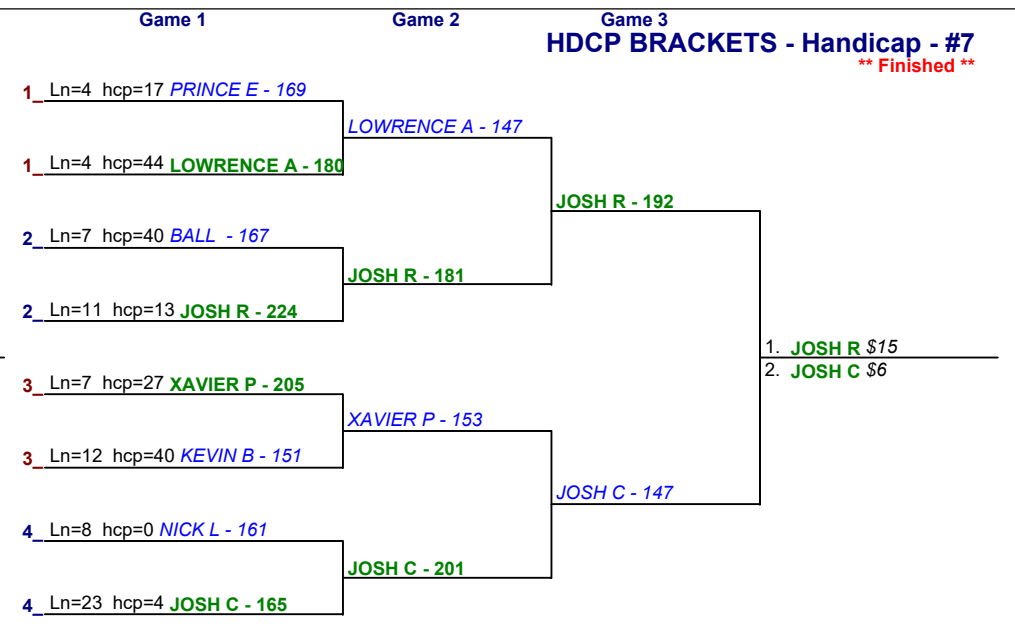

Saturday 6:00 pm

CANYON LANES

HDCP BRACKETS - Handicap - #13

** Finished **

HDCP BRACKETS - Handicap - #14

** Finished **

HDCP BRACKETS - Handicap - #15

** Finished **

HDCP BRACKETS - Handicap - #16

** Finished **