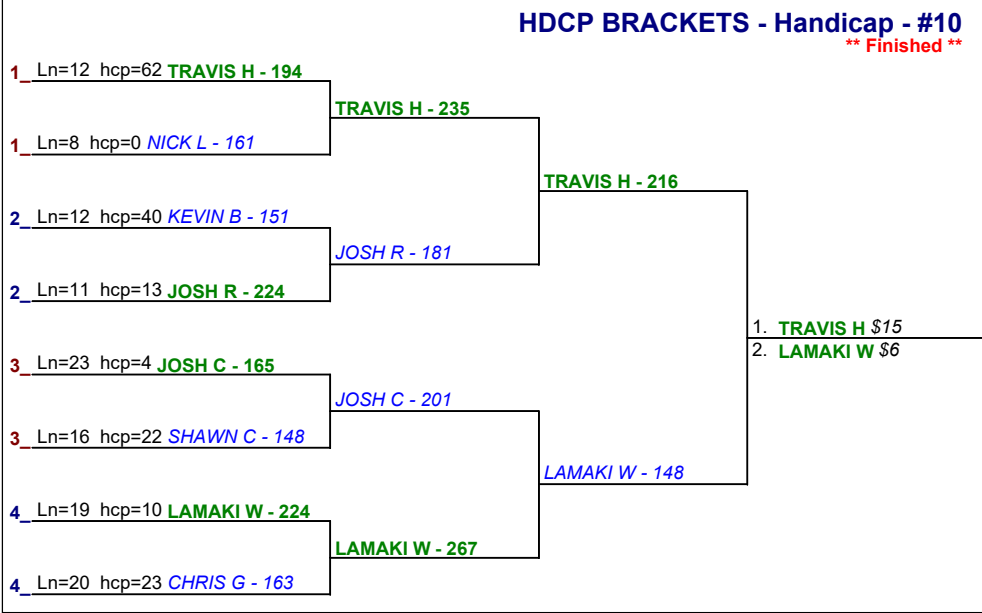

Saturday 6:00 pm

CANYON LANES

HDCP BRACKETS - Handicap - #13

** Finished **

HDCP BRACKETS - Handicap - #14

** Finished **

HDCP BRACKETS - Handicap - #15

** Finished **

HDCP BRACKETS - Handicap - #16

** Finished **