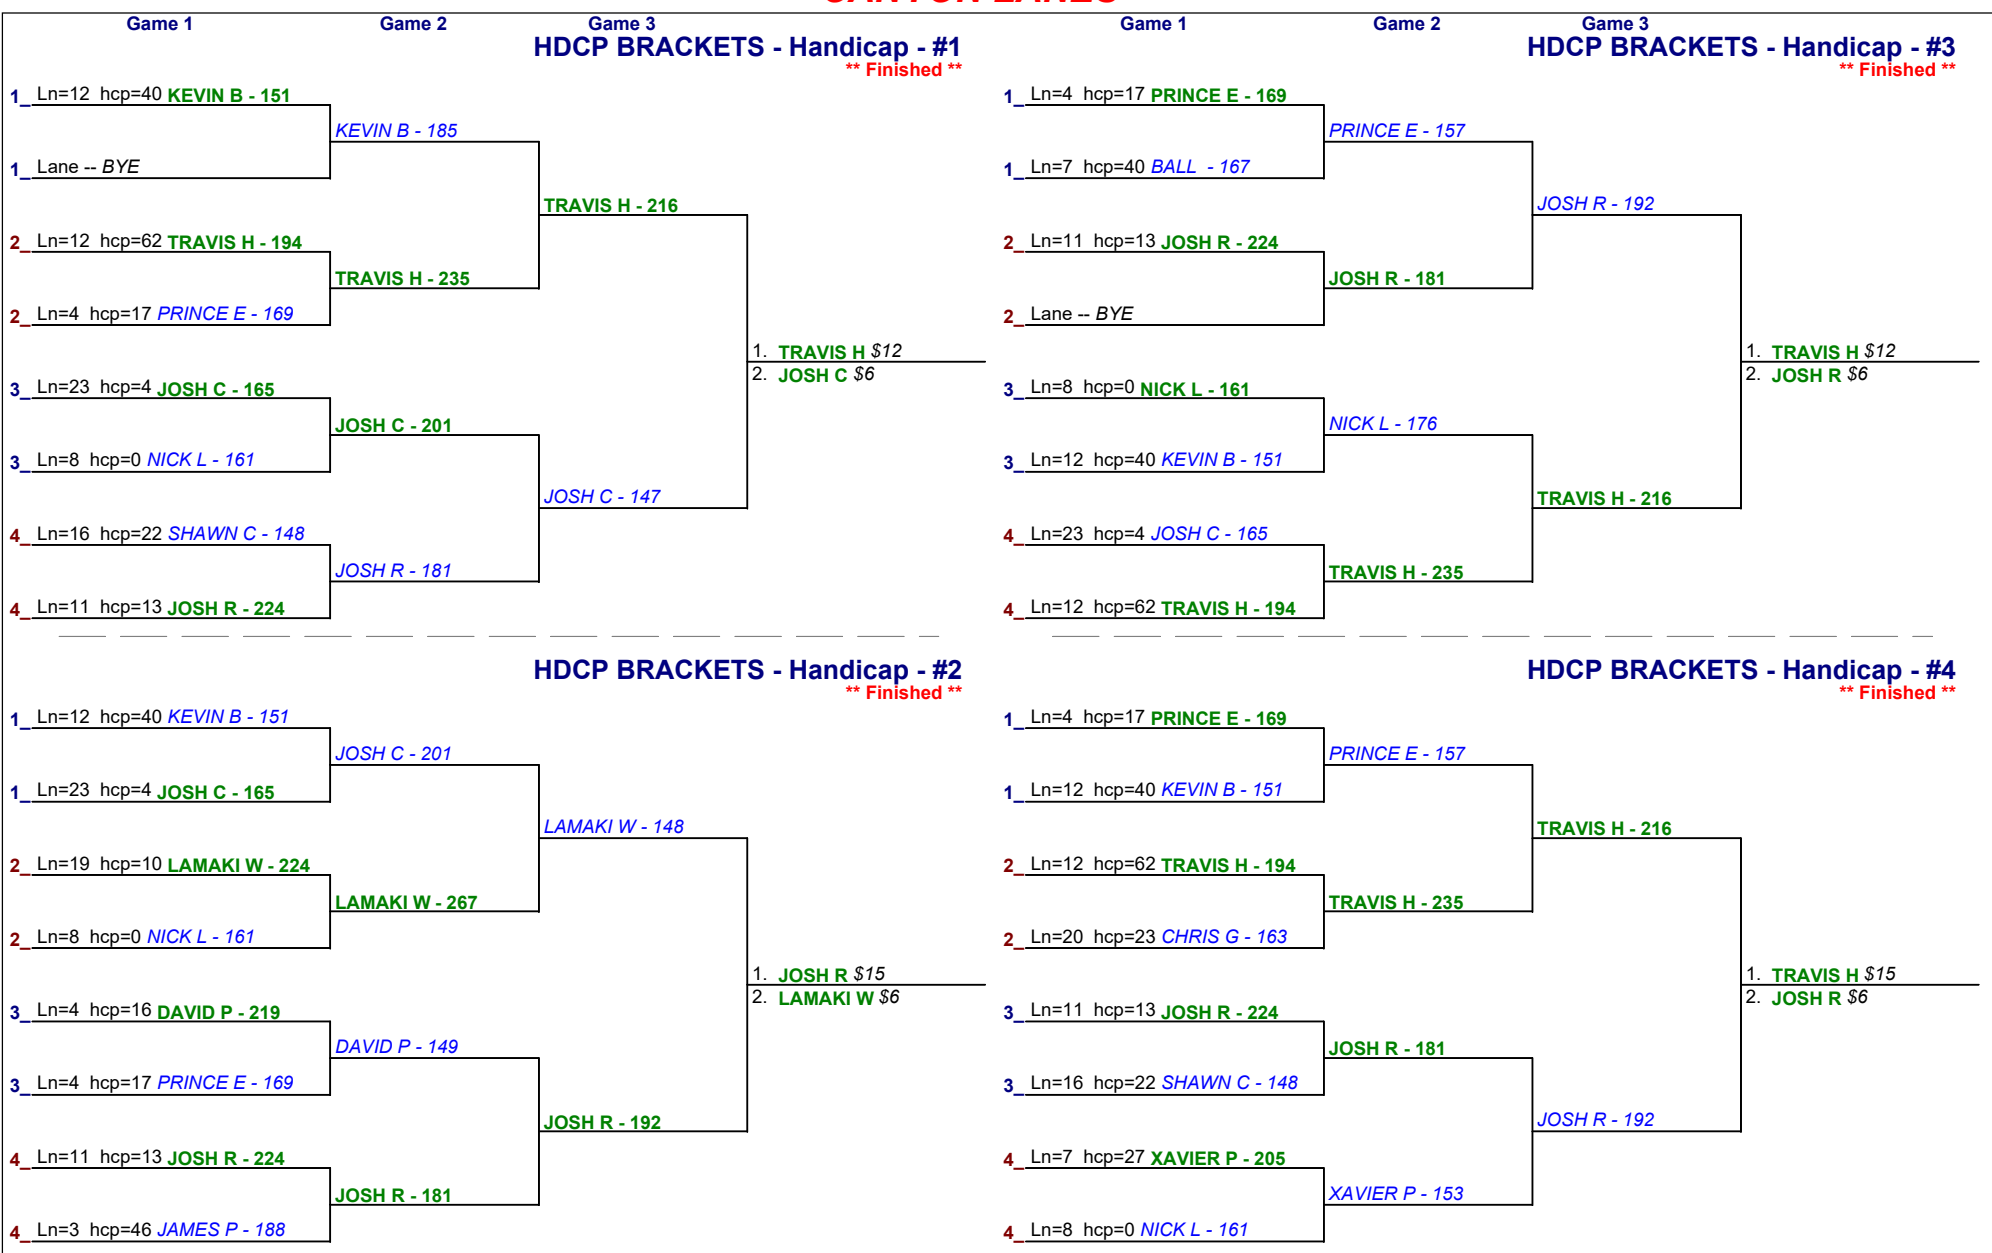

Saturday 6:00 pm

CANYON LANES

HDCP BRACKETS - Handicap - #13

** Finished **

HDCP BRACKETS - Handicap - #14

** Finished **

HDCP BRACKETS - Handicap - #15

** Finished **

HDCP BRACKETS - Handicap - #16

** Finished **