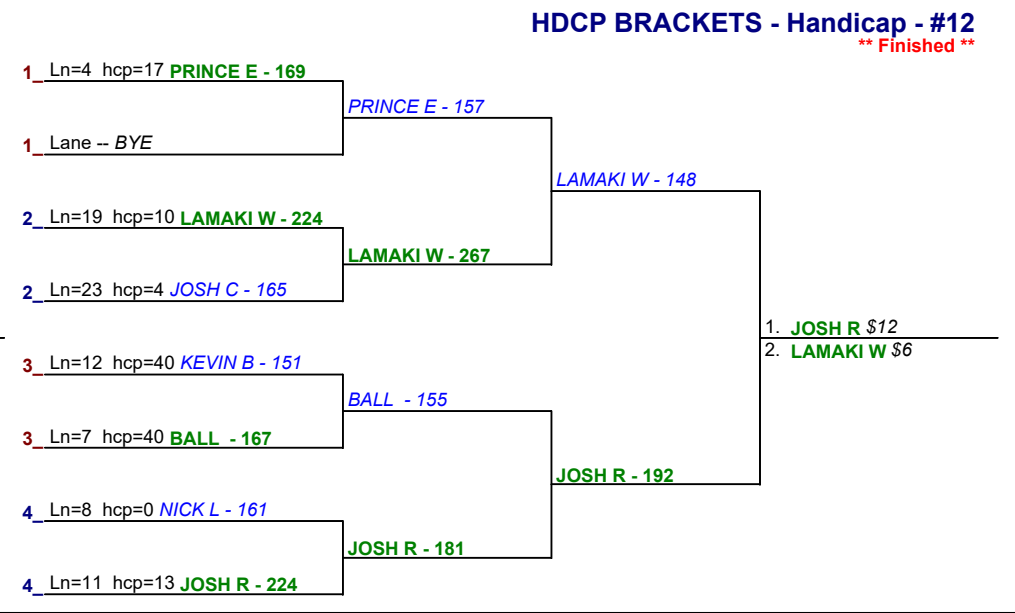

Saturday 6:00 pm

CANYON LANES

HDCP BRACKETS - Handicap - #13

** Finished **

HDCP BRACKETS - Handicap - #14

** Finished **

HDCP BRACKETS - Handicap - #15

** Finished **

HDCP BRACKETS - Handicap - #16

** Finished **