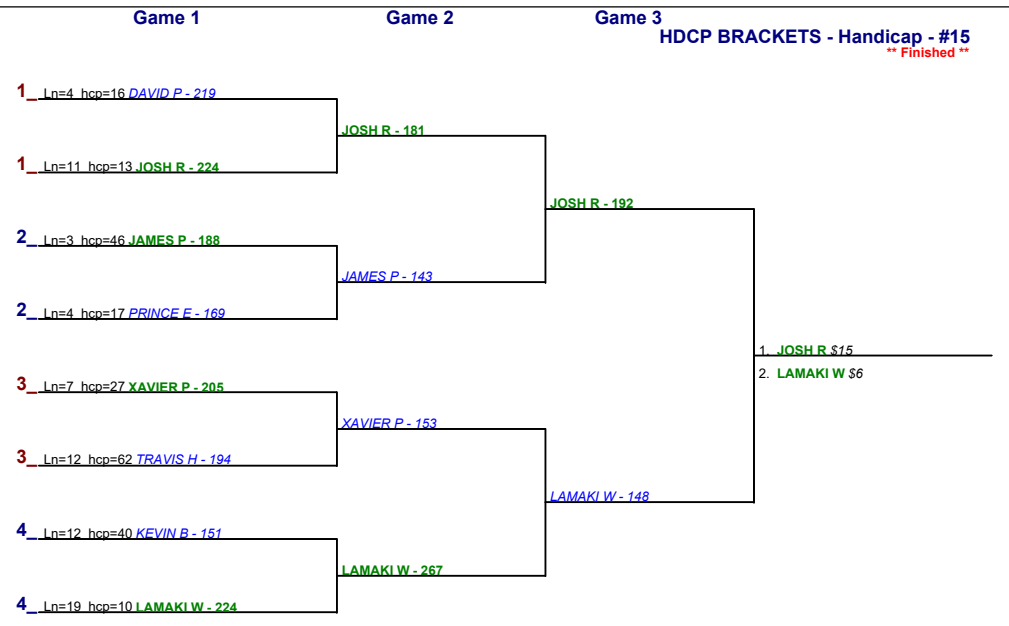

Saturday 6:00 pm

CANYON LANES

HDCP BRACKETS - Handicap - #13

** Finished **

HDCP BRACKETS - Handicap - #14

** Finished **

HDCP BRACKETS - Handicap - #15

** Finished **

HDCP BRACKETS - Handicap - #16

** Finished **