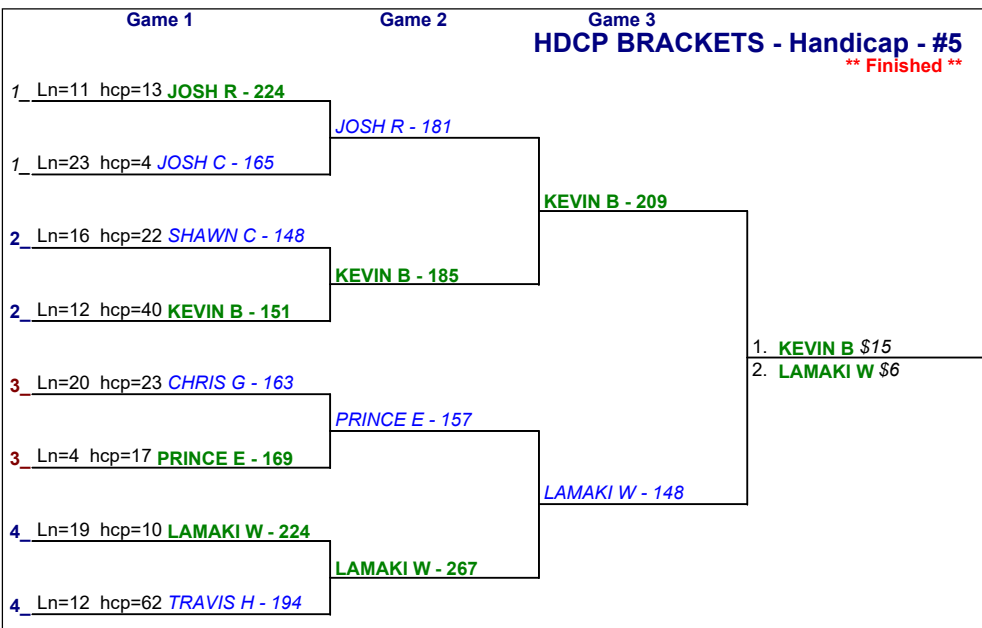

Saturday 6:00 pm

CANYON LANES

HDCP BRACKETS - Handicap - #13

** Finished **

HDCP BRACKETS - Handicap - #14

** Finished **

HDCP BRACKETS - Handicap - #15

** Finished **

HDCP BRACKETS - Handicap - #16

** Finished **