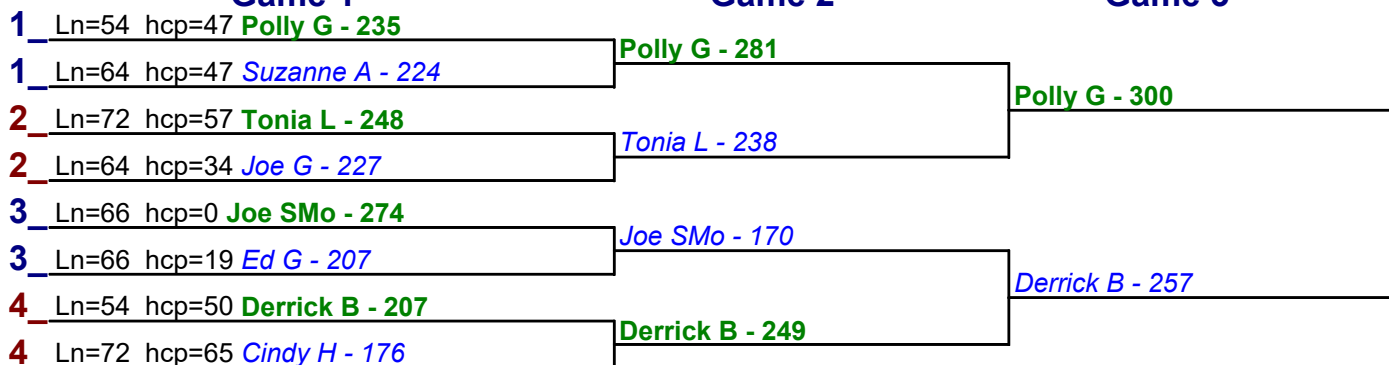

Sunset Station

Game 1

Game 2

Game 3

HDCP BRACKETS - Handicap - #1

**** Finished ****

- 1. **Polly G** \$15
- 2. **Derrick B** \$6

HDCP BRACKETS - Handicap - #2

**** Finished ****

- 1. **Mike G** \$15
- 2. **Paul G** \$6

HDCP BRACKETS - Handicap - #3

**** Finished ****

- 1. **Suzanne A** \$12
- 2. **Tonia L** \$6

Game 1

Game 2

Game 3