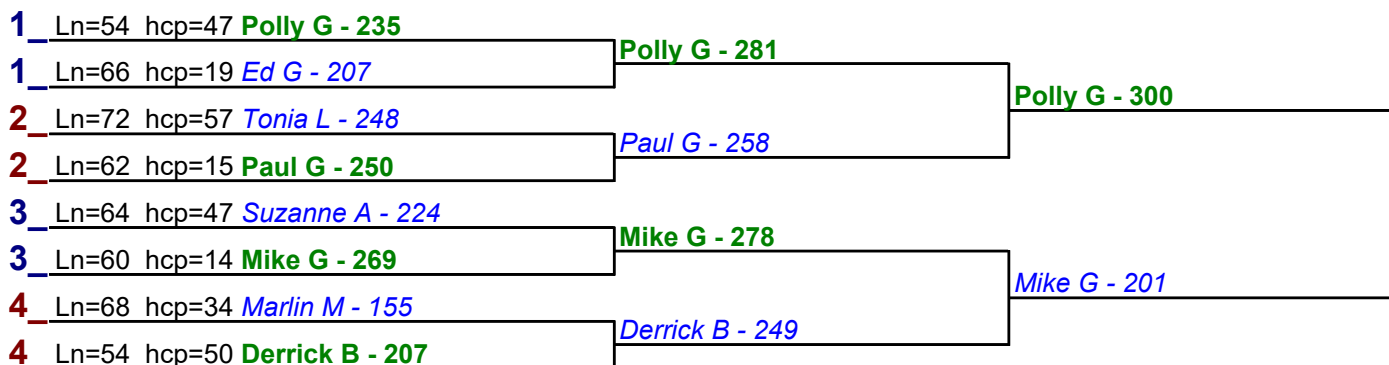

**** Finished ****

- 1. **Suzanne A** \$15
- 2. **Paul G** \$6

Game 1

Game 2

Game 3

HDCP BRACKETS - Handicap - #13

**** Finished ****

- 1. **Polly G \$15**
- 2. **Ed G \$6**

HDCP BRACKETS - Handicap - #14

**** Finished ****

- 1. **Polly G \$15**
- 2. **Mike G \$6**