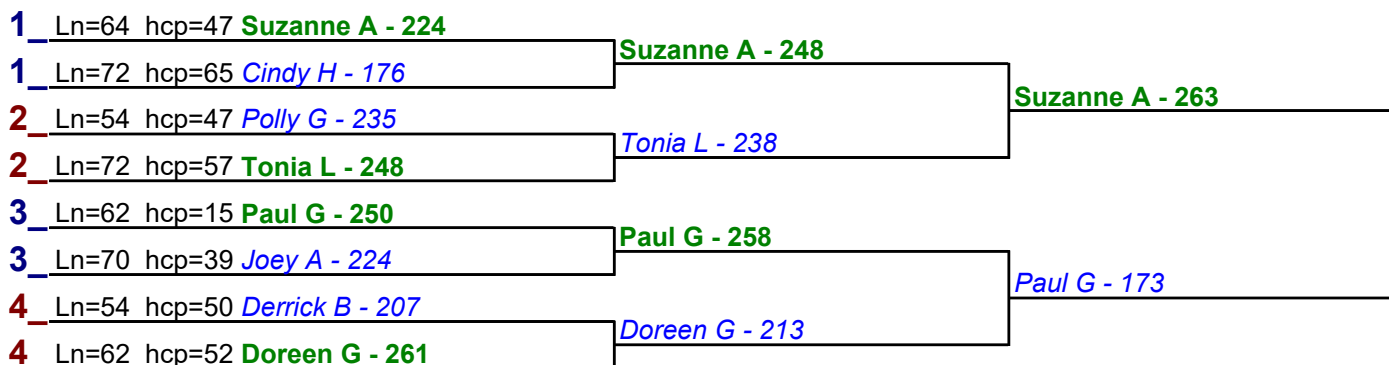

HDCP BRACKETS - Handicap - #10

**** Finished ****

- 1. **Polly G** \$15
- 2. **Mike G** \$6

HDCP BRACKETS - Handicap - #11

**** Finished ****

- 1. **Polly G** \$15
- 2. **Mike G** \$6

HDCP BRACKETS - Handicap - #12

**** Finished ****

- 1. **Suzanne A** \$15
- 2. **Paul G** \$6

Game 1

Game 2

Game 3

HDCP BRACKETS - Handicap - #13

**** Finished ****

- 1. **Polly G \$15**
- 2. **Ed G \$6**