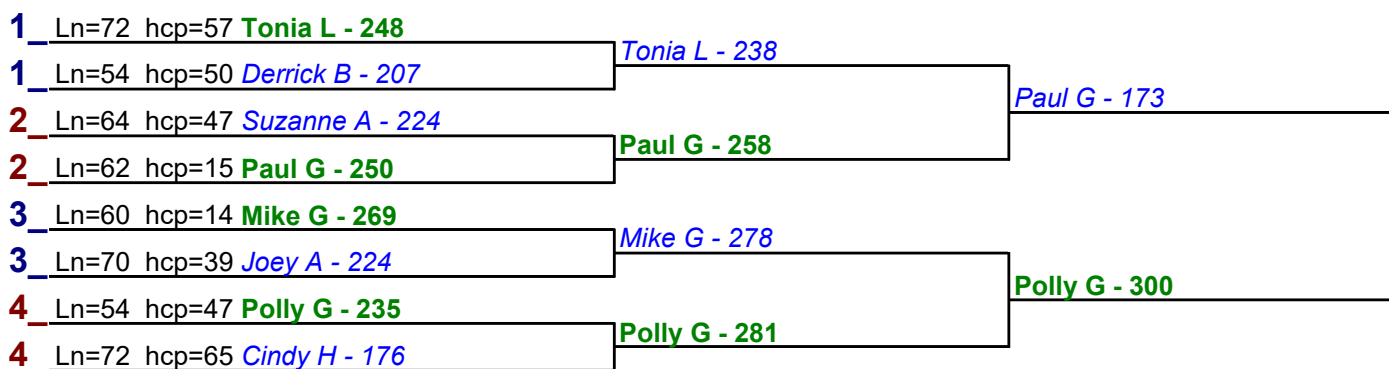

Game 1

Game 2

Game 3

HDCP BRACKETS - Handicap - #7

**** Finished ****

- 1. **Polly G** \$15
- 2. **Ed G** \$6

HDCP BRACKETS - Handicap - #8

**** Finished ****

- 1. **Polly G** \$15
- 2. **Paul G** \$6

HDCP BRACKETS - Handicap - #9

**** Finished ****

- 1. **Polly G** \$15
- 2. **Tonia L** \$6

Suzanne A - 248
 *** Lost the tie

Game 1

Game 2

Game 3