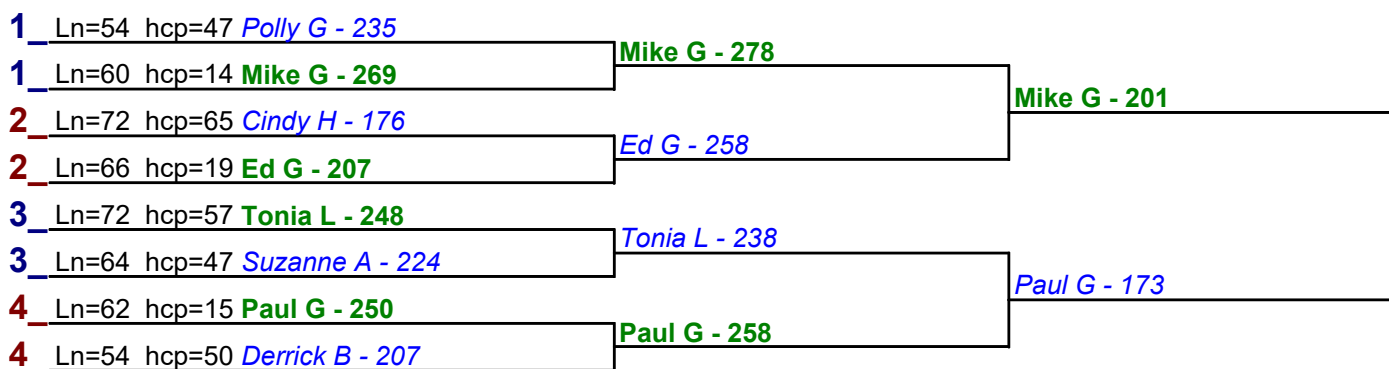

Sunset Station

Game 1

Game 2

Game 3

HDCP BRACKETS - Handicap - #1

**** Finished ****

- 1. **Polly G** \$15
- 2. **Derrick B** \$6

HDCP BRACKETS - Handicap - #2

**** Finished ****

- 1. **Mike G** \$15
- 2. **Paul G** \$6

HDCP BRACKETS - Handicap - #3

**** Finished ****

- 1. **Suzanne A** \$12
- 2. **Tonia L** \$6

Game 1

Game 2

Game 3