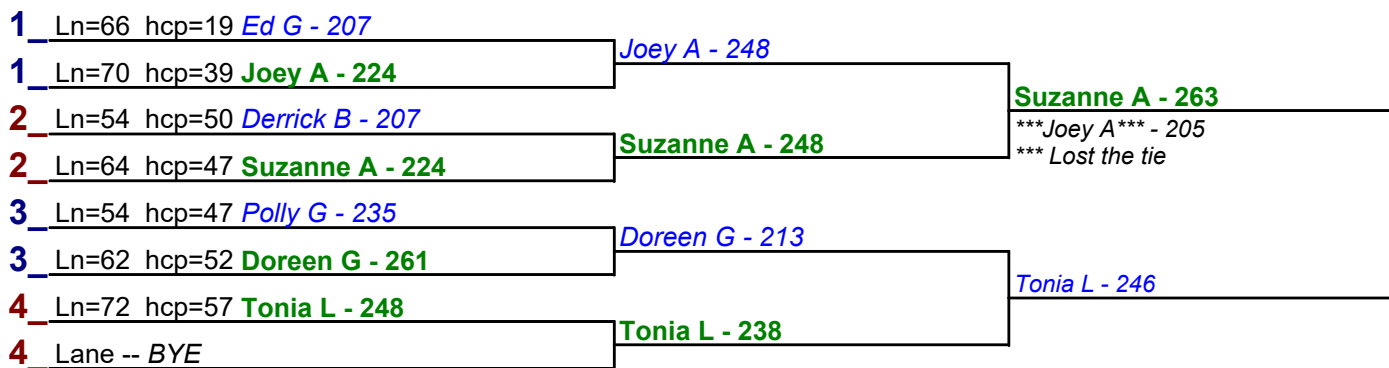

**** Finished ****

- 1. **Mike G** \$15
- 2. **Paul G** \$6

HDCP BRACKETS - Handicap - #3

**** Finished ****

- 1. **Suzanne A** \$12
- 2. **Tonia L** \$6

Game 1

Game 2

Game 3