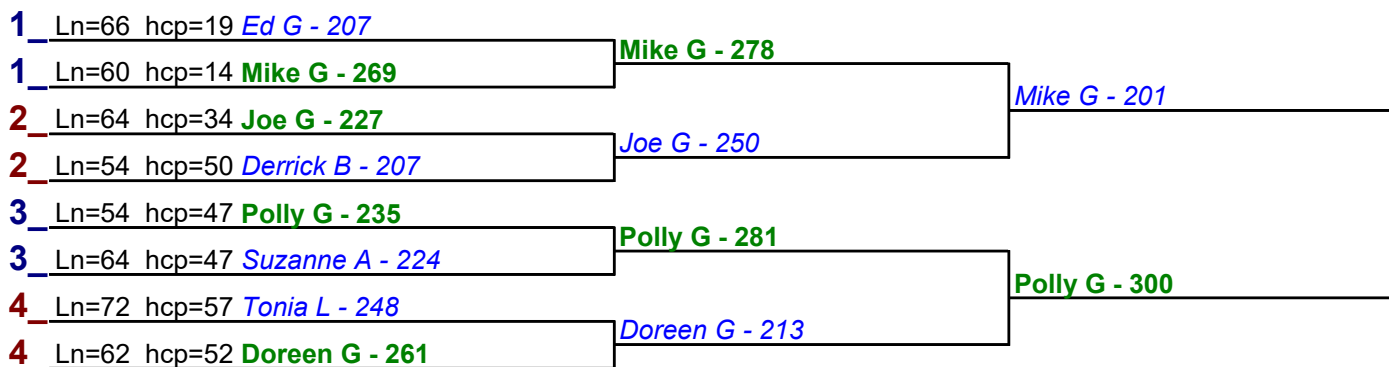

HDCP BRACKETS - Handicap - #10

**** Finished ****

- 1. **Polly G** \$15
- 2. **Mike G** \$6

HDCP BRACKETS - Handicap - #11

**** Finished ****

- 1. **Polly G** \$15
- 2. **Mike G** \$6

HDCP BRACKETS - Handicap - #12

**** Finished ****

- 1. **Suzanne A** \$15
- 2. **Paul G** \$6

Game 1

Game 2

Game 3

HDCP BRACKETS - Handicap - #13

**** Finished ****

- 1. **Polly G \$15**
- 2. **Ed G \$6**