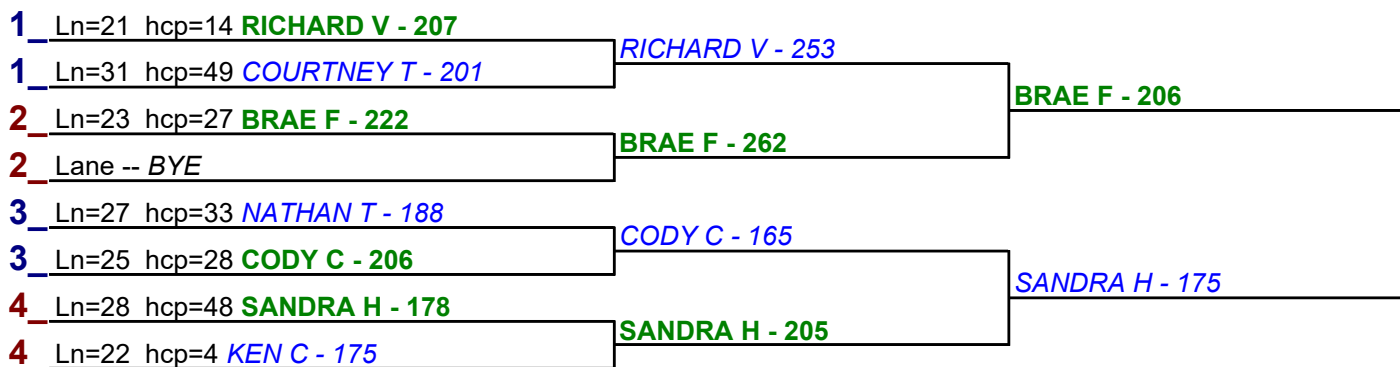

HDCP BRACKETS - Handicap - #4

** Finished **

- 1. RICHARD V \$15
- 2. ERIC H \$6

HDCP BRACKETS - Handicap - #5

** Finished **

- 1. BRAE F \$12
- 2. SANDRA H \$6