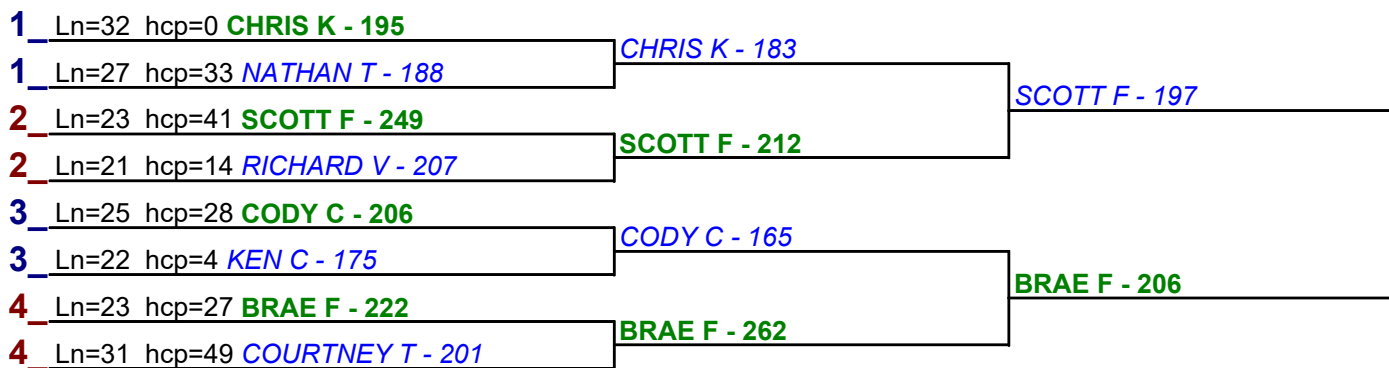

South Plains Lanes

Game 1

Game 2

Game 3

HDCP BRACKETS - Handicap - #1

**** Finished ****

- 1. BRAE F \$12
- 2. COURTNEY T \$6

HDCP BRACKETS - Handicap - #2

**** Finished ****

- 1. RICHARD V \$15
- 2. NATHAN T \$6

HDCP BRACKETS - Handicap - #3

**** Finished ****

- 1. BRAE F \$15
- 2. SCOTT F \$6

Game 1

Game 2

Game 3