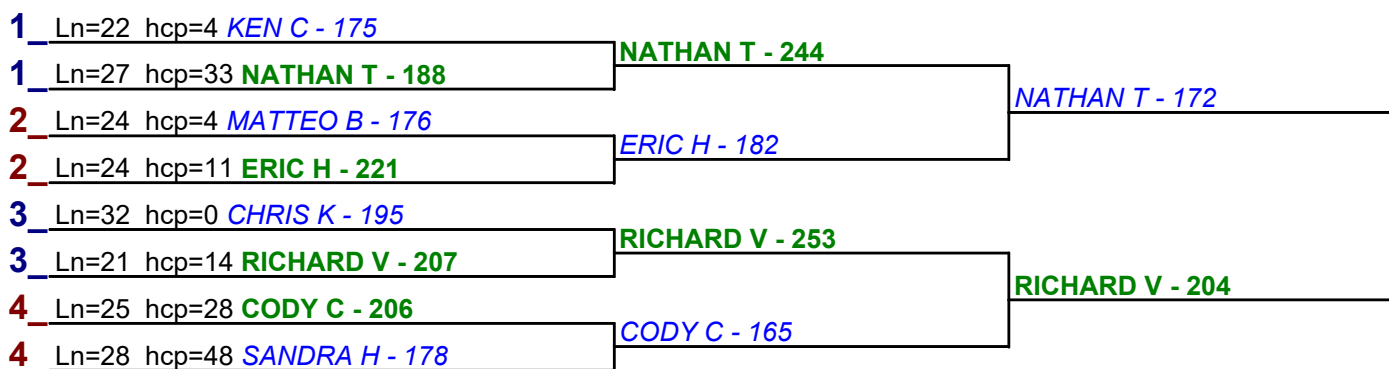

South Plains Lanes

Game 1

Game 2

Game 3

HDCP BRACKETS - Handicap - #1

**** Finished ****

- 1. BRAE F \$12
- 2. COURTNEY T \$6

HDCP BRACKETS - Handicap - #2

**** Finished ****

- 1. RICHARD V \$15
- 2. NATHAN T \$6

HDCP BRACKETS - Handicap - #3

**** Finished ****

- 1. BRAE F \$15
- 2. SCOTT F \$6

Game 1

Game 2

Game 3