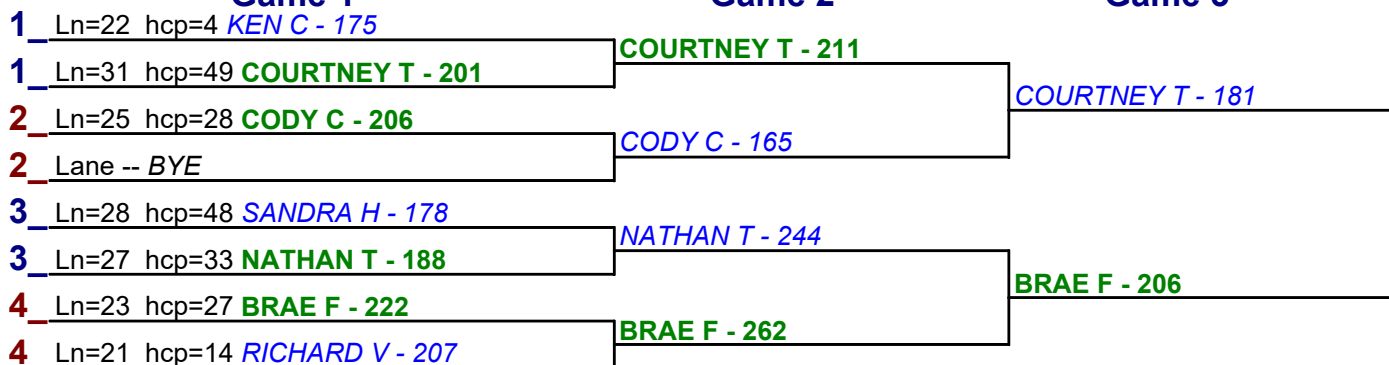

South Plains Lanes

Game 1

Game 2

Game 3

HDCP BRACKETS - Handicap - #1

**** Finished ****

- 1. BRAE F \$12
- 2. COURTNEY T \$6

HDCP BRACKETS - Handicap - #2

**** Finished ****

- 1. RICHARD V \$15
- 2. NATHAN T \$6

HDCP BRACKETS - Handicap - #3

**** Finished ****

- 1. BRAE F \$15
- 2. SCOTT F \$6

Game 1

Game 2

Game 3