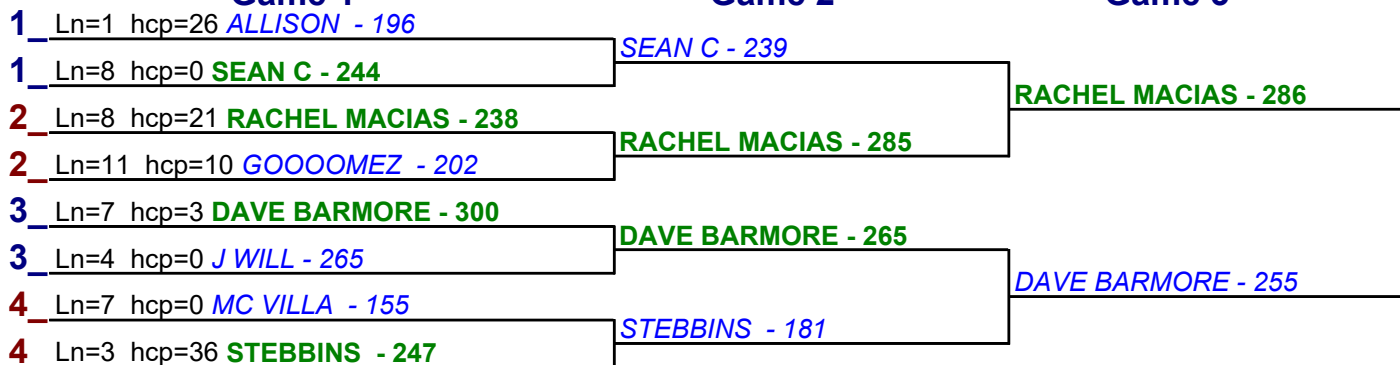

Game 1

Game 2

Game 3

HDCP BRACKETS - Handicap - #13

** Finished **

1. RACHEL MACIAS $15
2. DAVE BARMORE $6