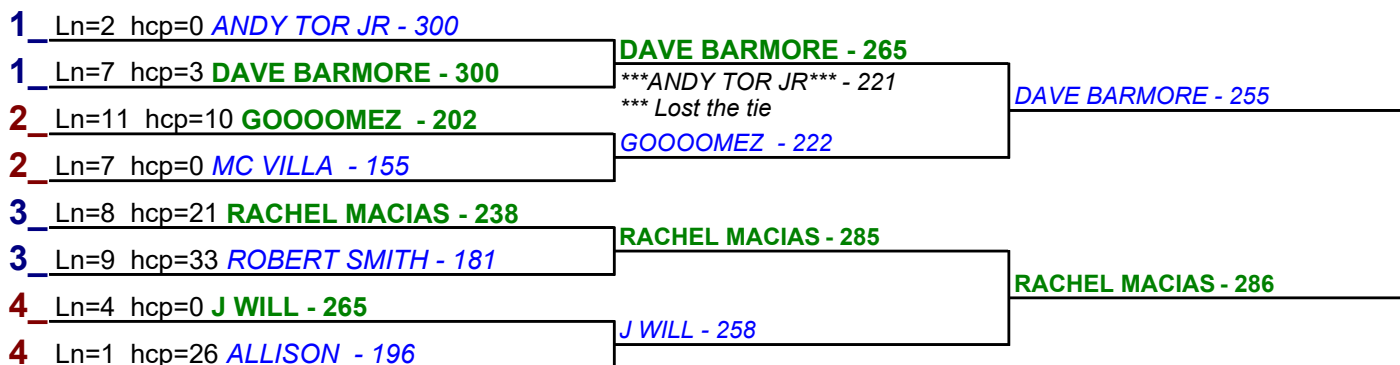

Game 2

Game 3

HDCP BRACKETS - Handicap - #13

**** Finished ****

- 1. RACHEL MACIAS \$15
- 2. DAVE BARMORE \$6

HDCP BRACKETS - Handicap - #14

**** Finished ****

- 1. RACHEL MACIAS \$15
- 2. DAVE BARMORE \$6