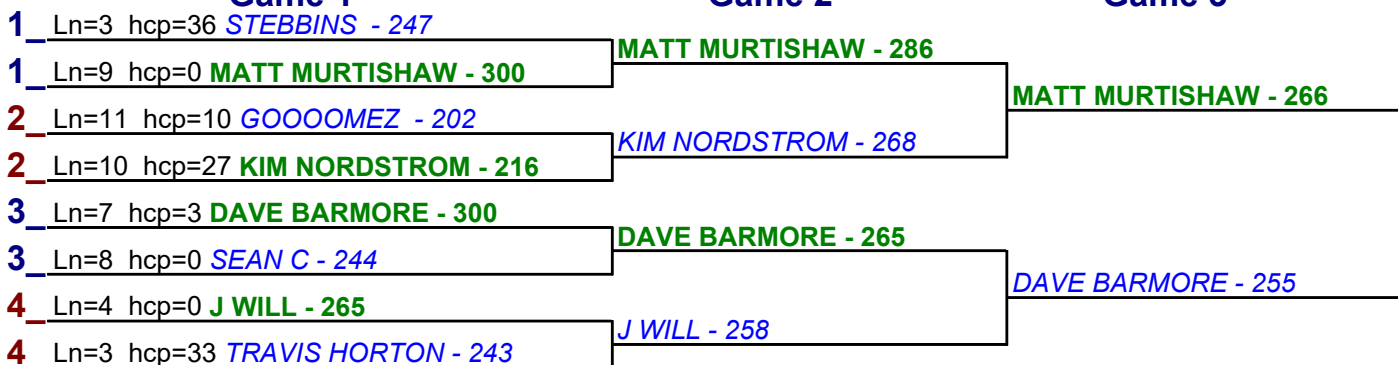

Game 1

Game 2

Game 3

HDCP BRACKETS - Handicap - #7

** Finished **

1. **MATT MURTISHAW $15**
2. **DAVE BARMORE $6**