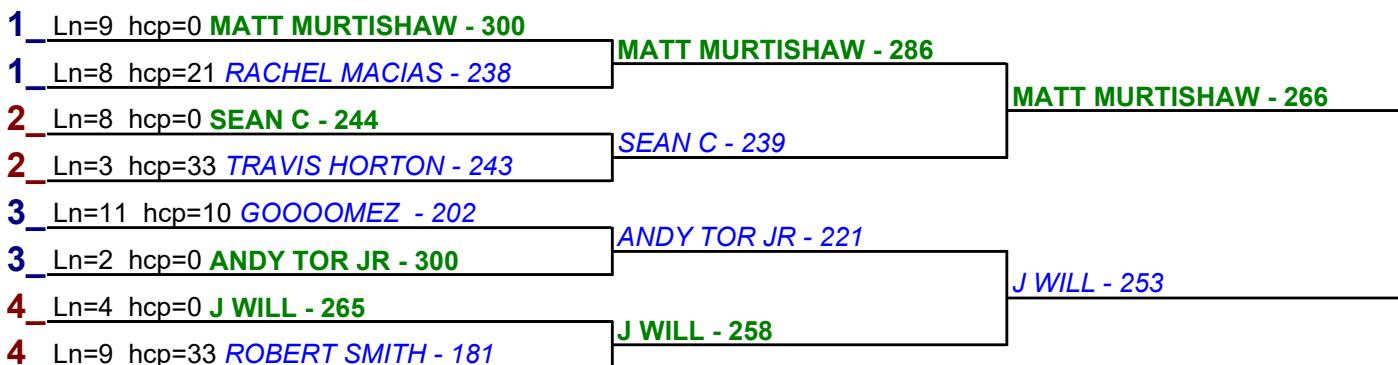

HDCP BRACKETS - Handicap - #9

** Finished **

1. **MATT MURTISHAW $15**
2. **J WILL $6**