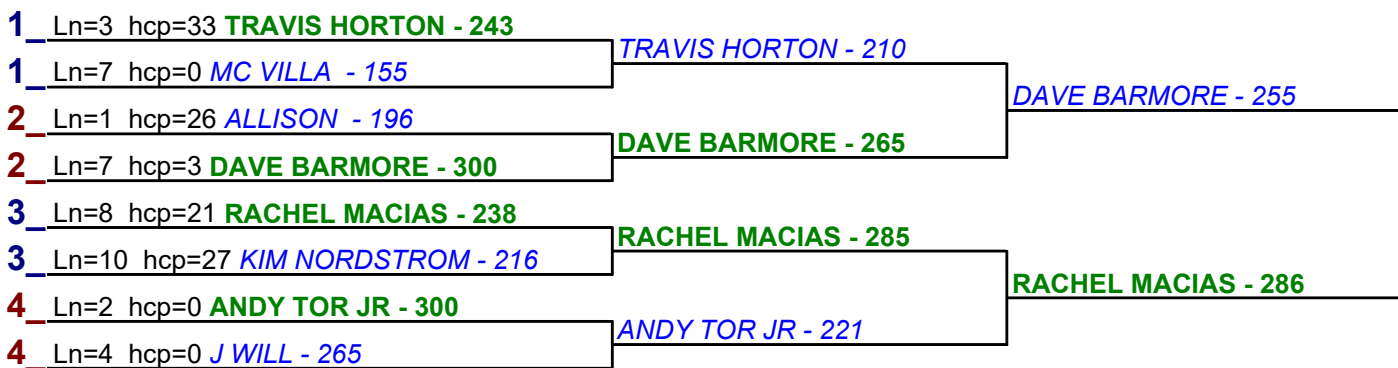

- 1. MATT MURTISHAW \$15
- 2. ANDY TOR JR \$6

HDCP BRACKETS - Handicap - #6

**** Finished ****

- 1. MATT MURTISHAW \$12
- 2. ANDY TOR JR \$6

Game 1

Game 2

Game 3

HDCP BRACKETS - Handicap - #7

**** Finished ****

- 1. **MATT MURTISHAW \$15**
- 2. **DAVE BARMORE \$6**

HDCP BRACKETS - Handicap - #8

**** Finished ****

- 1. **RACHEL MACIAS \$15**
- 2. **DAVE BARMORE \$6**

HDCP BRACKETS - Handicap - #9