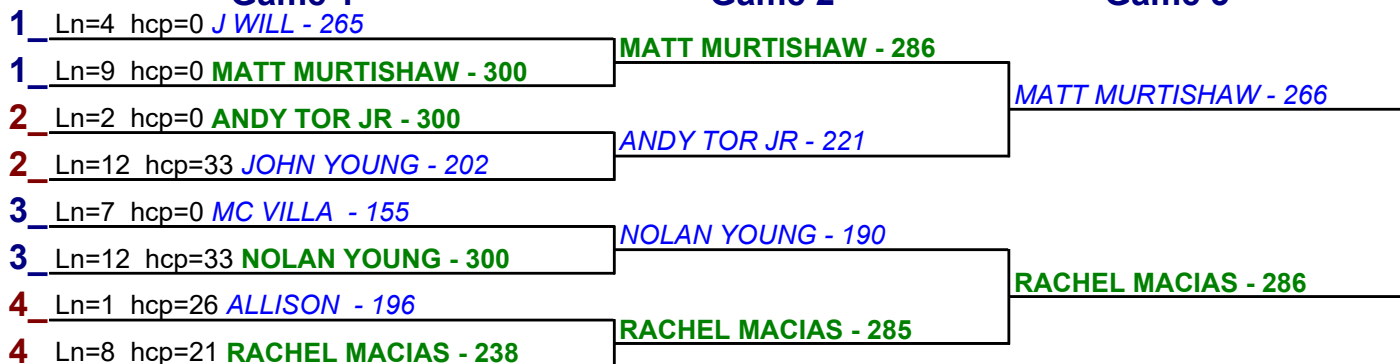

**** Finished ****

- 1. **MATT MURTISHAW \$15**
- 2. **J WILL \$6**

Game 1

Game 2

Game 3

HDCP BRACKETS - Handicap - #10

**** Finished ****

- 1. **RACHEL MACIAS \$15**
- 2. **MATT MURTISHAW \$6**