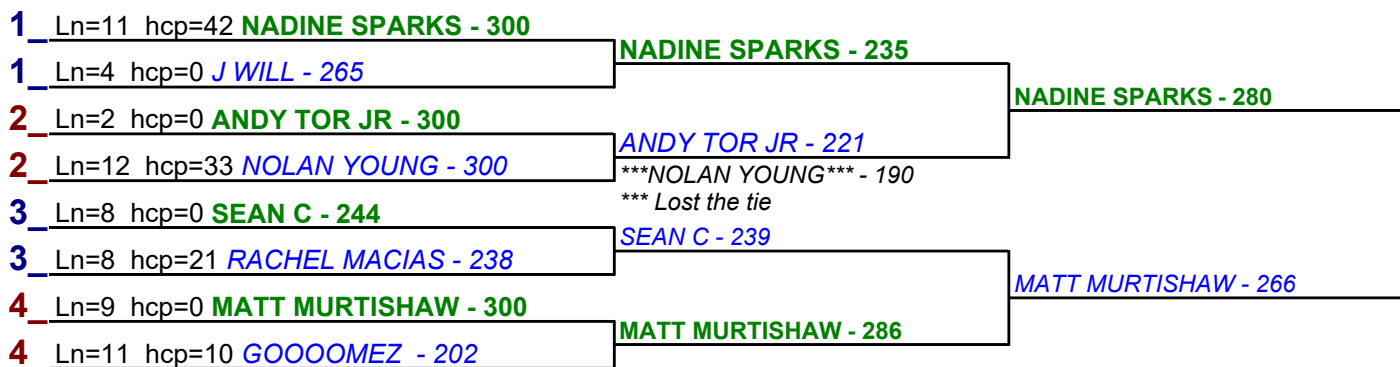

**** Finished ****

- 1. **MATT MURTISHAW \$15**
- 2. **J WILL \$6**

Game 1

Game 2

Game 3

HDCP BRACKETS - Handicap - #10

**** Finished ****

- 1. **RACHEL MACIAS \$15**
- 2. **MATT MURTISHAW \$6**

HDCP BRACKETS - Handicap - #11

**** Finished ****

- 1. **NADINE SPARKS \$15**
- 2. **MATT MURTISHAW \$6**

HDCP BRACKETS - Handicap - #12

**** Finished ****

- 1. **DAVE BARMORE \$15**
- 2. **J WILL \$6**

Game 1