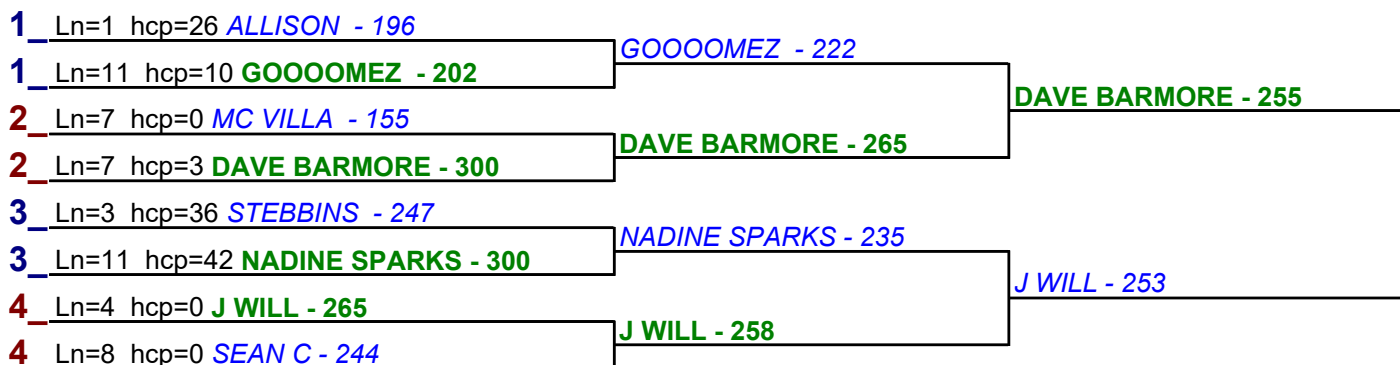

HDCP BRACKETS - Handicap - #11

**** Finished ****

- 1. **NADINE SPARKS \$15**
- 2. **MATT MURTISHAW \$6**

HDCP BRACKETS - Handicap - #12

**** Finished ****

- 1. **DAVE BARMORE \$15**
- 2. **J WILL \$6**

Game 1