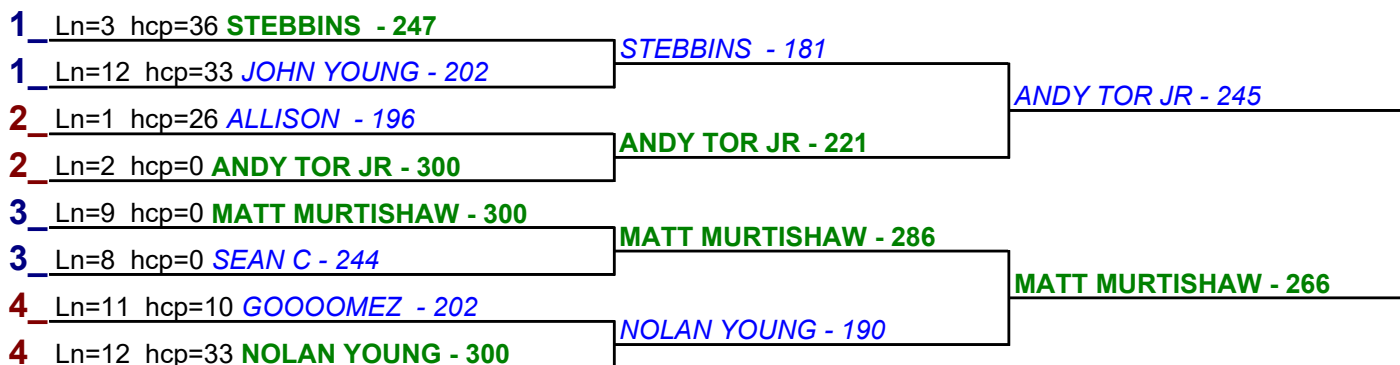

Game 1

Game 2

Game 3

HDCP BRACKETS - Handicap - #4

**** Finished ****

- 1. DAVE BARMORE \$15
- 2. ANDY TOR JR \$6

HDCP BRACKETS - Handicap - #5

**** Finished ****