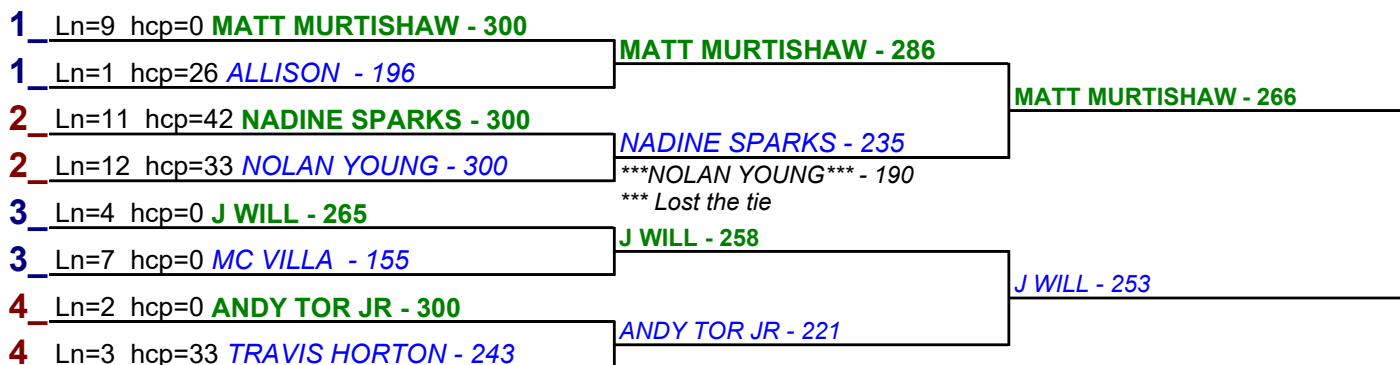

HDCP BRACKETS - Handicap - #15

** Finished **

1. MATT MURTISHAW $15
2. J WILL $6