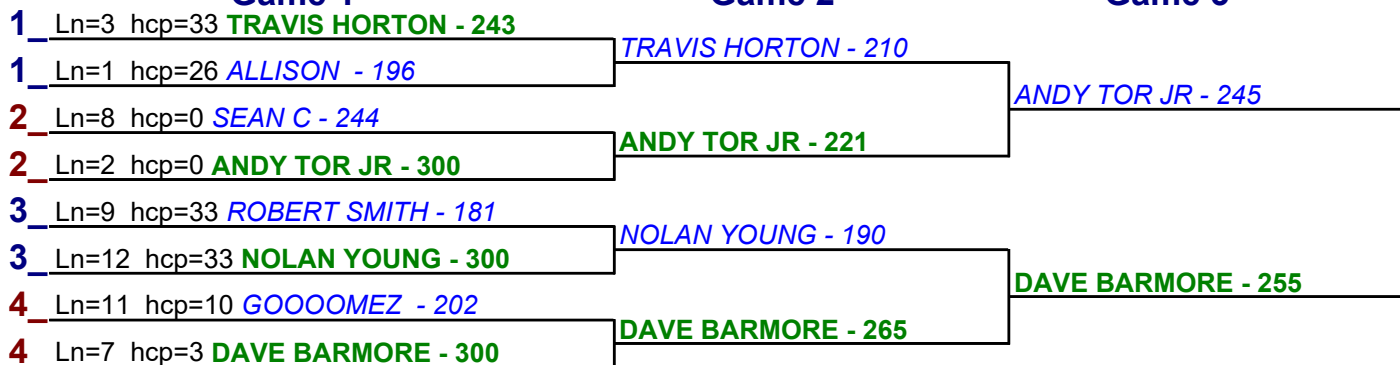

Game 1

Game 2

Game 3

HDCP BRACKETS - Handicap - #4

** Finished **

1. DAVE BARMORE $15
2. ANDY TOR JR $6