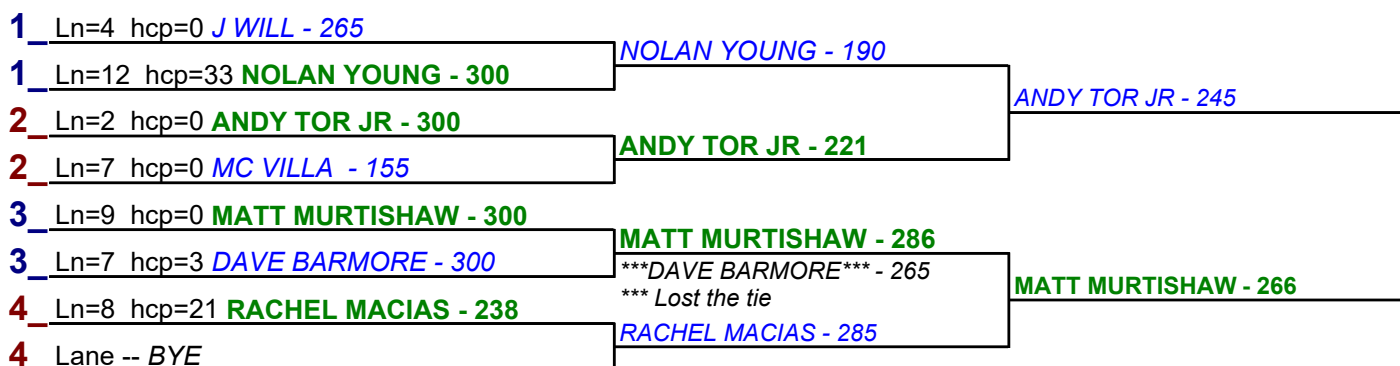

Game 1

Game 2

Game 3

HDCP BRACKETS - Handicap - #4

**** Finished ****

- 1. DAVE BARMORE \$15
- 2. ANDY TOR JR \$6

HDCP BRACKETS - Handicap - #5

**** Finished ****

- 1. MATT MURTISHAW \$15
- 2. ANDY TOR JR \$6

HDCP BRACKETS - Handicap - #6

**** Finished ****

- 1. MATT MURTISHAW \$12
- 2. ANDY TOR JR \$6

Game 1

Game 2

Game 3

HDCP BRACKETS - Handicap - #7