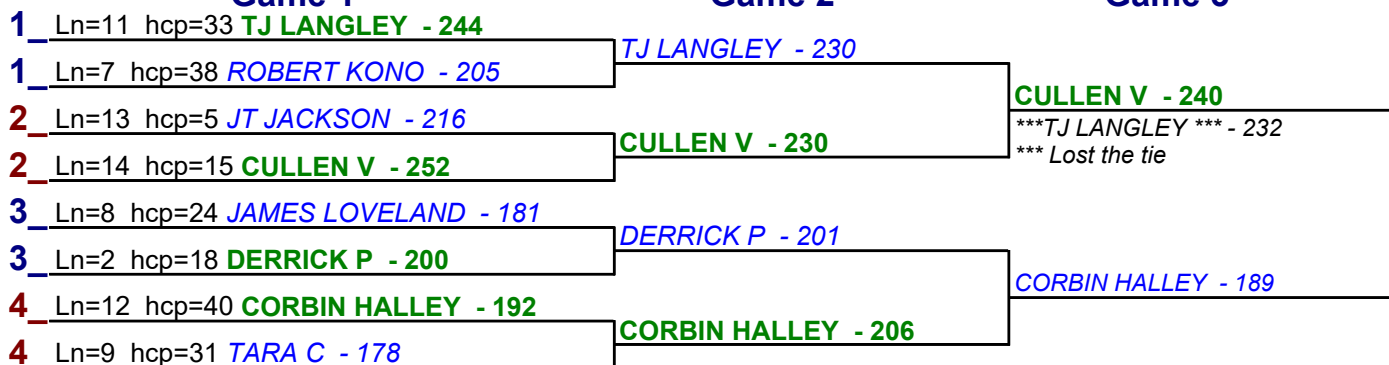

Game 1

Game 2

Game 3

HDCP BRACKETS - Handicap - #7

** Finished **

1. CULLEN V $15
2. CORBIN HALLEY $6