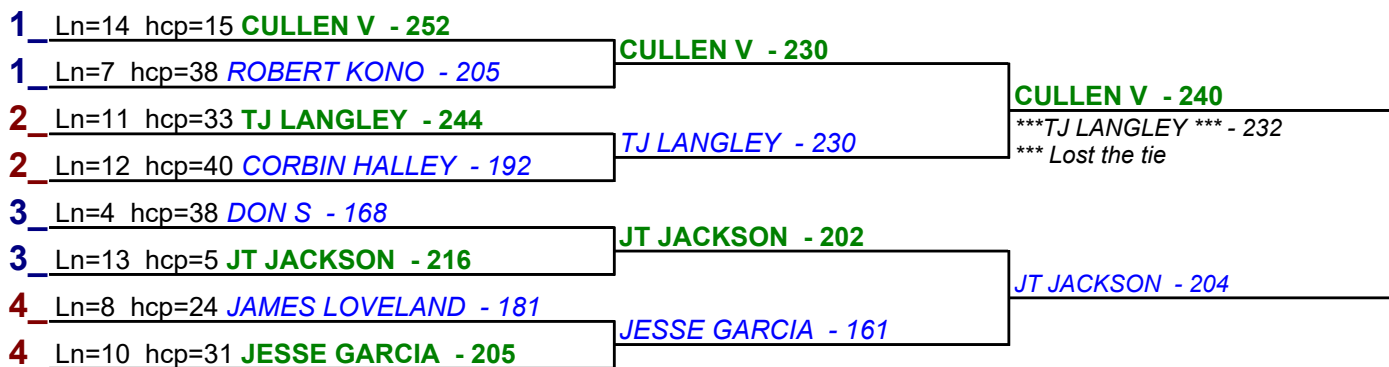

**\*\* Finished \*\***

- 1. CULLEN V \$15

---

- 2. JT JACKSON \$6

**HDCP BRACKETS - Handicap - #5**

**\*\* Finished \*\***

- 1. CULLEN V \$15

---