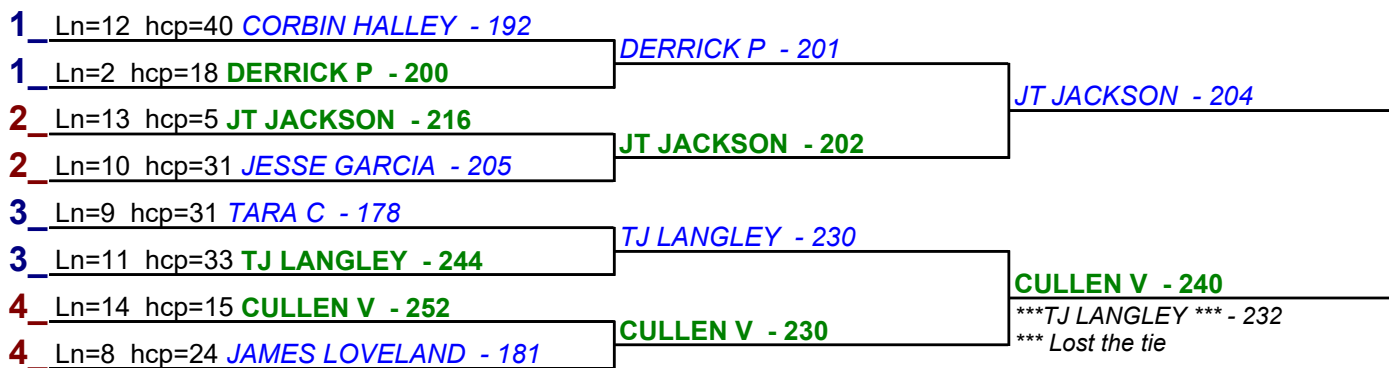

**Game 3**

**HDCP BRACKETS - Handicap - #7**

**\*\* Finished \*\***

- 1. CULLEN V \$15
- 2. CORBIN HALLEY \$6

**HDCP BRACKETS - Handicap - #8**

**\*\* Finished \*\***

- 1. CULLEN V \$15
- 2. JT JACKSON \$6

**HDCP BRACKETS - Handicap - #9**

**\*\* Finished \*\***

- 1. CULLEN V \$15
- 2. JT JACKSON \$6

**Game 1**

**Game 2**

**Game 3**

**HDCP BRACKETS - Handicap - #10**

**\*\* Finished \*\***

- 1. **CULLEN V** \$15
- 2. **TJ LANGLEY** \$6