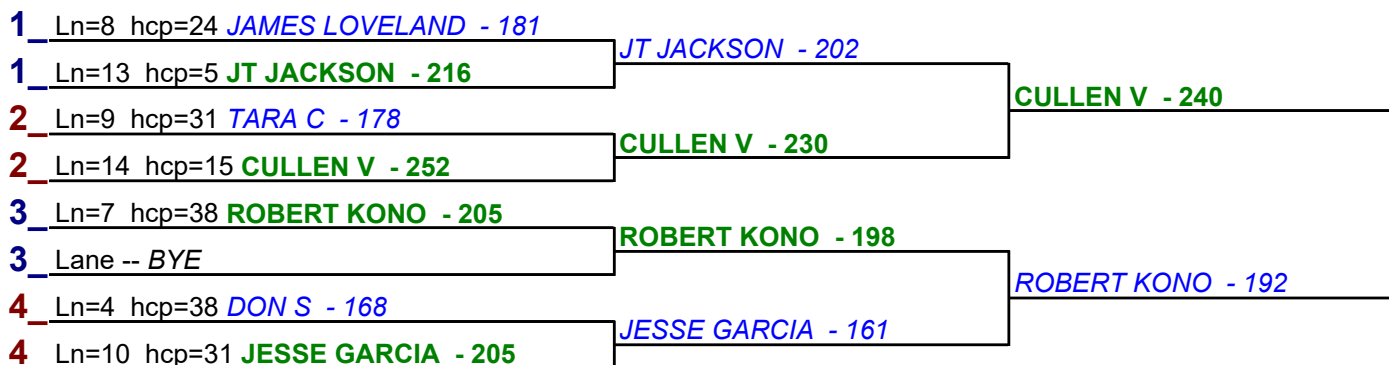

HDCP BRACKETS - Handicap - #6

** Finished **

1. CULLEN V $12

---

2. ROBERT KONO $6