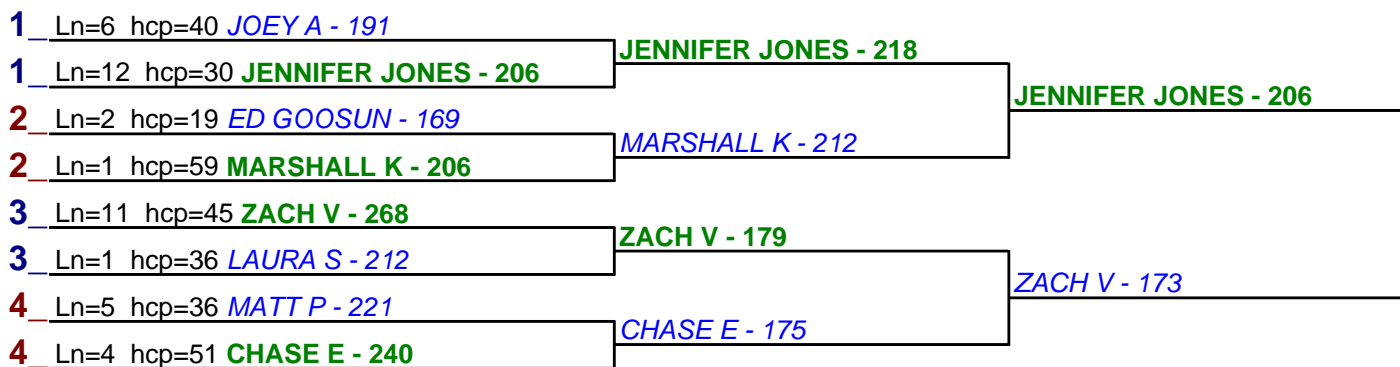

Game 1

Game 2

Game 3

HDCP BRACKETS - Handicap - #4

**** Finished ****

- 1. CHASE E \$15
- 2. LAURA S \$6

HDCP BRACKETS - Handicap - #5

**** Finished ****

- 1. JENNIFER JONES \$15
- 2. ZACH V \$6

HDCP BRACKETS - Handicap - #6

**** Finished ****

- 1. LAURA S \$15
- 2. JENNIFER JONES \$6

MARSHALL K - 212
 *** Lost the tie