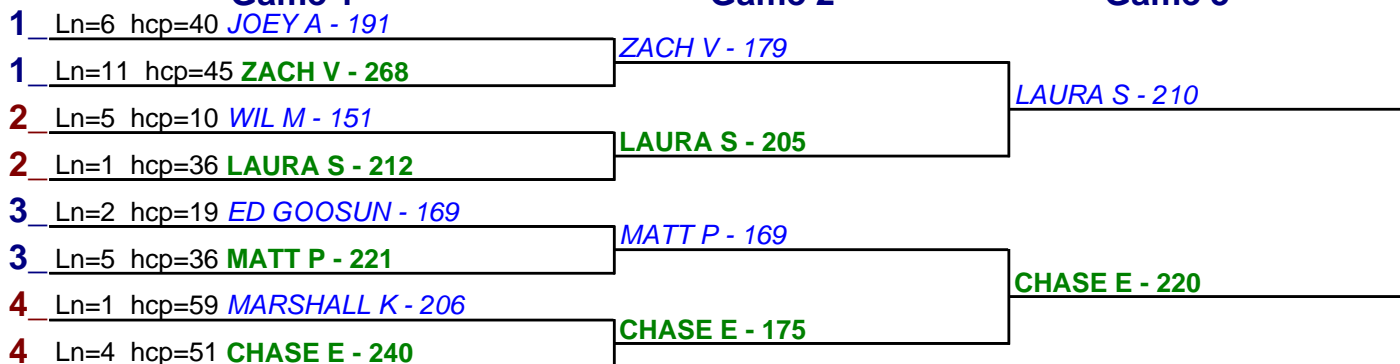

- 1. **CHASE E** \$15
- 2. **MO DAVIS** \$6

HDCP BRACKETS - Handicap - #2

**** Finished ****

- 1. **MARSHALL K** \$12
- 2. **ED GOOSUN** \$6

HDCP BRACKETS - Handicap - #3

**** Finished ****

- 1. **MARSHALL K** \$15
- 2. **ZACH V** \$6

Game 1

Game 2

Game 3

HDCP BRACKETS - Handicap - #4

**** Finished ****

- 1. CHASE E \$15
- 2. LAURA S \$6

HDCP BRACKETS - Handicap - #5

**** Finished ****