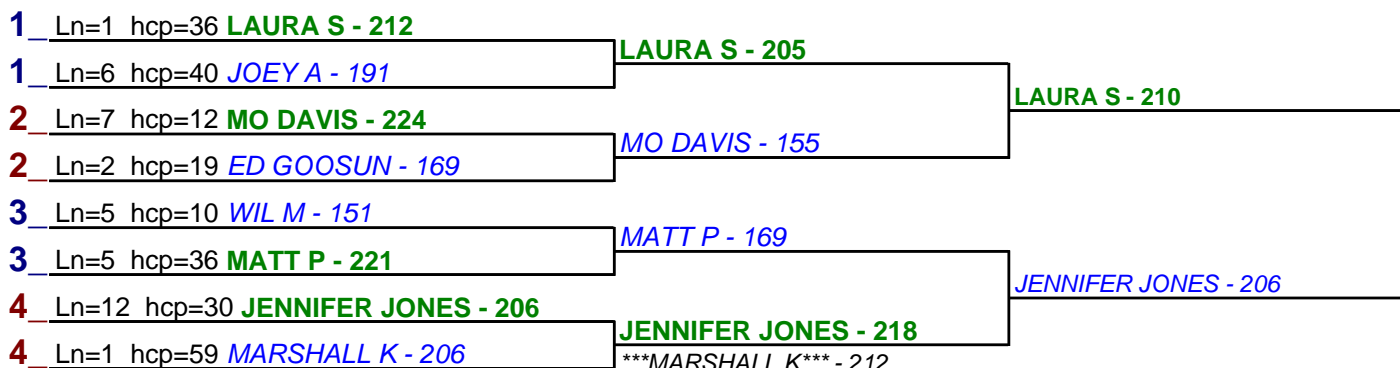

Game 1

Game 2

Game 3

HDCP BRACKETS - Handicap - #4

**** Finished ****

- 1. CHASE E \$15
- 2. LAURA S \$6

HDCP BRACKETS - Handicap - #5

**** Finished ****

- 1. JENNIFER JONES \$15
- 2. ZACH V \$6

HDCP BRACKETS - Handicap - #6

**** Finished ****

- 1. LAURA S \$15
- 2. JENNIFER JONES \$6

MARSHALL K - 212
 *** Lost the tie