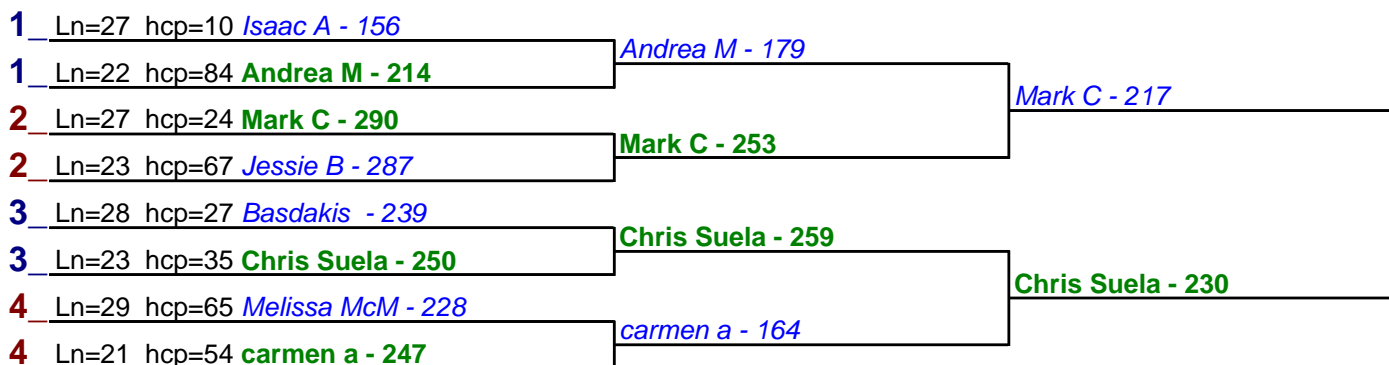

HCP Brackets - Handicap - #9

** Finished **

1. **Chris Suela** $15
2. **Mark C** $6