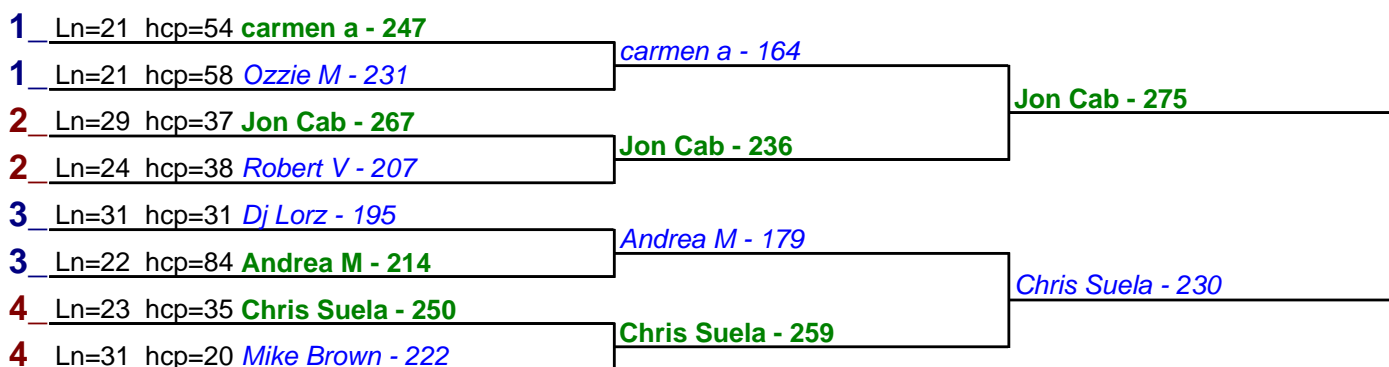

- 1. **Romer V** \$15
- 2. **Mark C** \$6

**HCP Brackets - Handicap - #5**

**\*\* Finished \*\***

- 1. **Ozzie M** \$15
- 2. **Mark C** \$6

**HCP Brackets - Handicap - #6**

**\*\* Finished \*\***

- 1. **Jon Cab** \$15
- 2. **Chris Suela** \$6

**Game 1**

**Game 2**

**Game 3**

**HCP Brackets - Handicap - #7**

**\*\* Finished \*\***

- 1. **Jessie B** \$15
- 2. **Mark C** \$6

**HCP Brackets - Handicap - #8**

**\*\* Finished \*\***