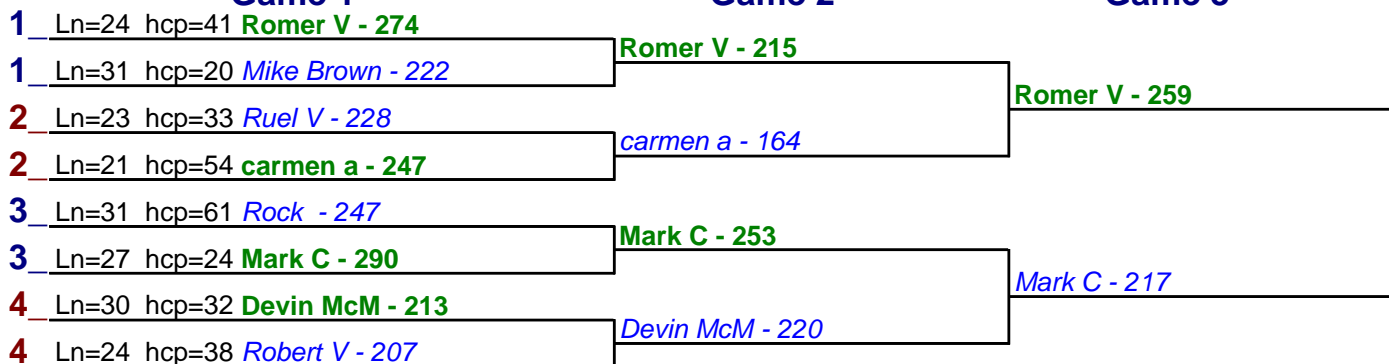

#### HCP Brackets - Handicap - #3

**\*\* Finished \*\***

- 1. **Melissa McM** \$15
- 2. **Mark C** \$6

**Game 1**

**Game 2**

**Game 3**

**HCP Brackets - Handicap - #4**

**\*\* Finished \*\***