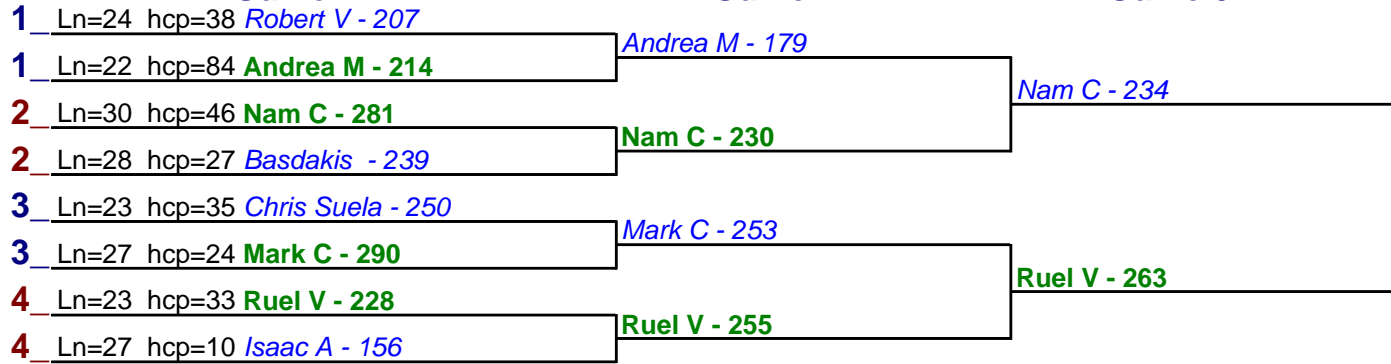

Game 1

Game 2

Game 3

HCP Brackets - Handicap - #10

** Finished **

1. ---
1. **Ruel V** $15
  2. **Nam C** $6