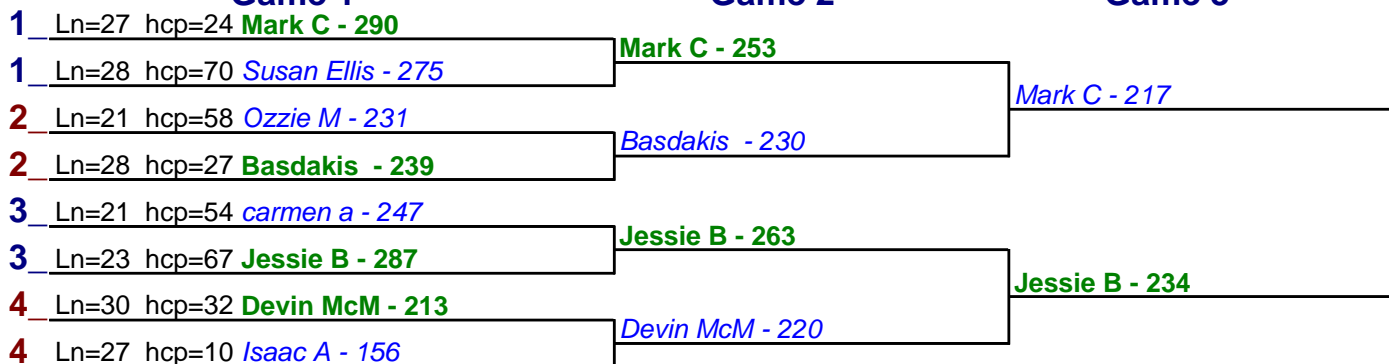

- 1. **Romer V** \$15
- 2. **Mark C** \$6

**HCP Brackets - Handicap - #5**

**\*\* Finished \*\***

- 1. **Ozzie M** \$15
- 2. **Mark C** \$6

**HCP Brackets - Handicap - #6**

**\*\* Finished \*\***

- 1. **Jon Cab** \$15
- 2. **Chris Suela** \$6

**Game 1**

**Game 2**

**Game 3**

**HCP Brackets - Handicap - #7**

**\*\* Finished \*\***

- 1. **Jessie B** \$15
- 2. **Mark C** \$6

**HCP Brackets - Handicap - #8**

**\*\* Finished \*\***