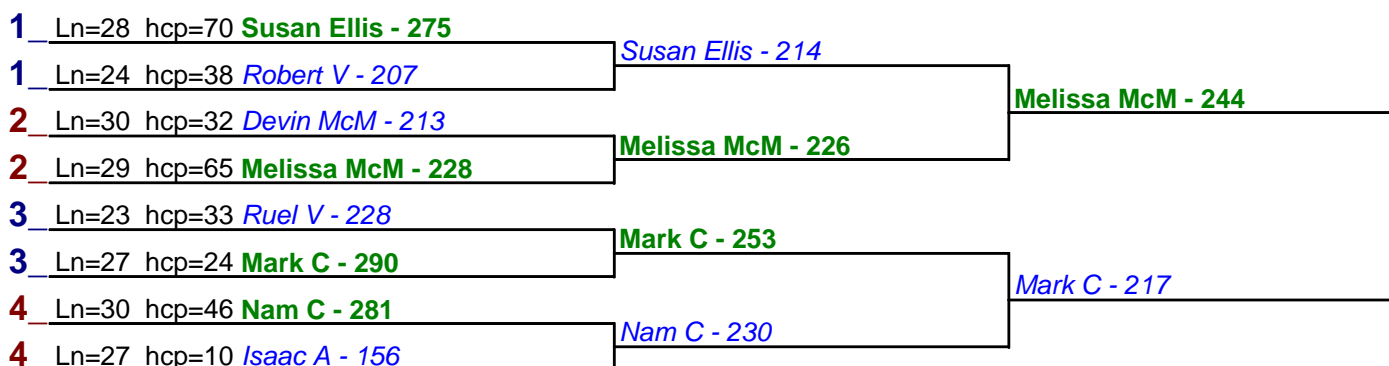

HCP Brackets - Handicap - #3

** Finished **

1. **Melissa McM** $15
2. **Mark C** $6