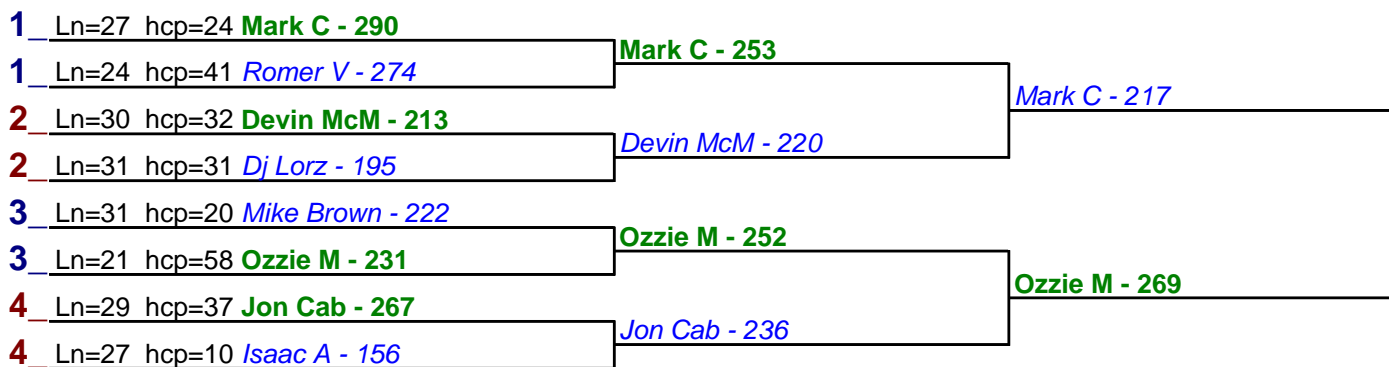

HCP Brackets - Handicap - #5

** Finished **

1. **Ozzie M** $15
2. **Mark C** $6