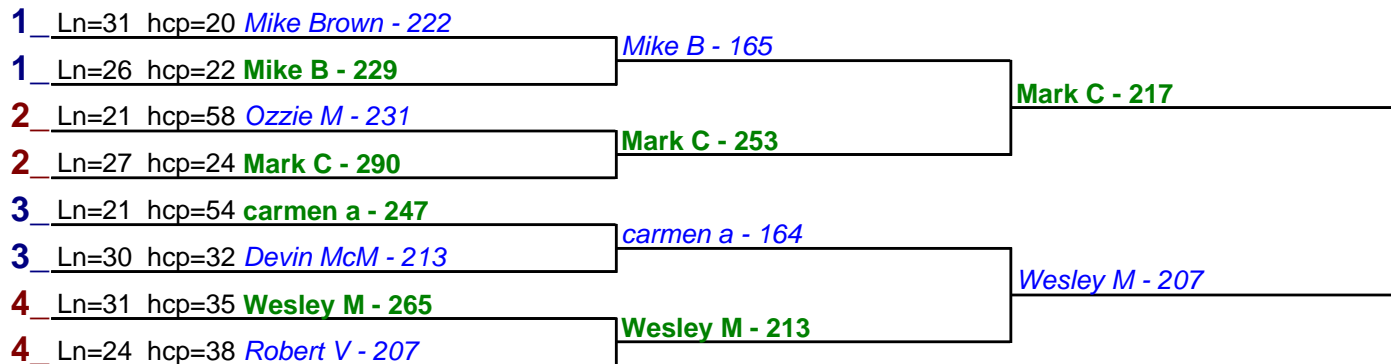

HCP Brackets - Handicap - #12

** Finished **

1. ---
1. **Mark C** $15
  2. **Wesley M** $6